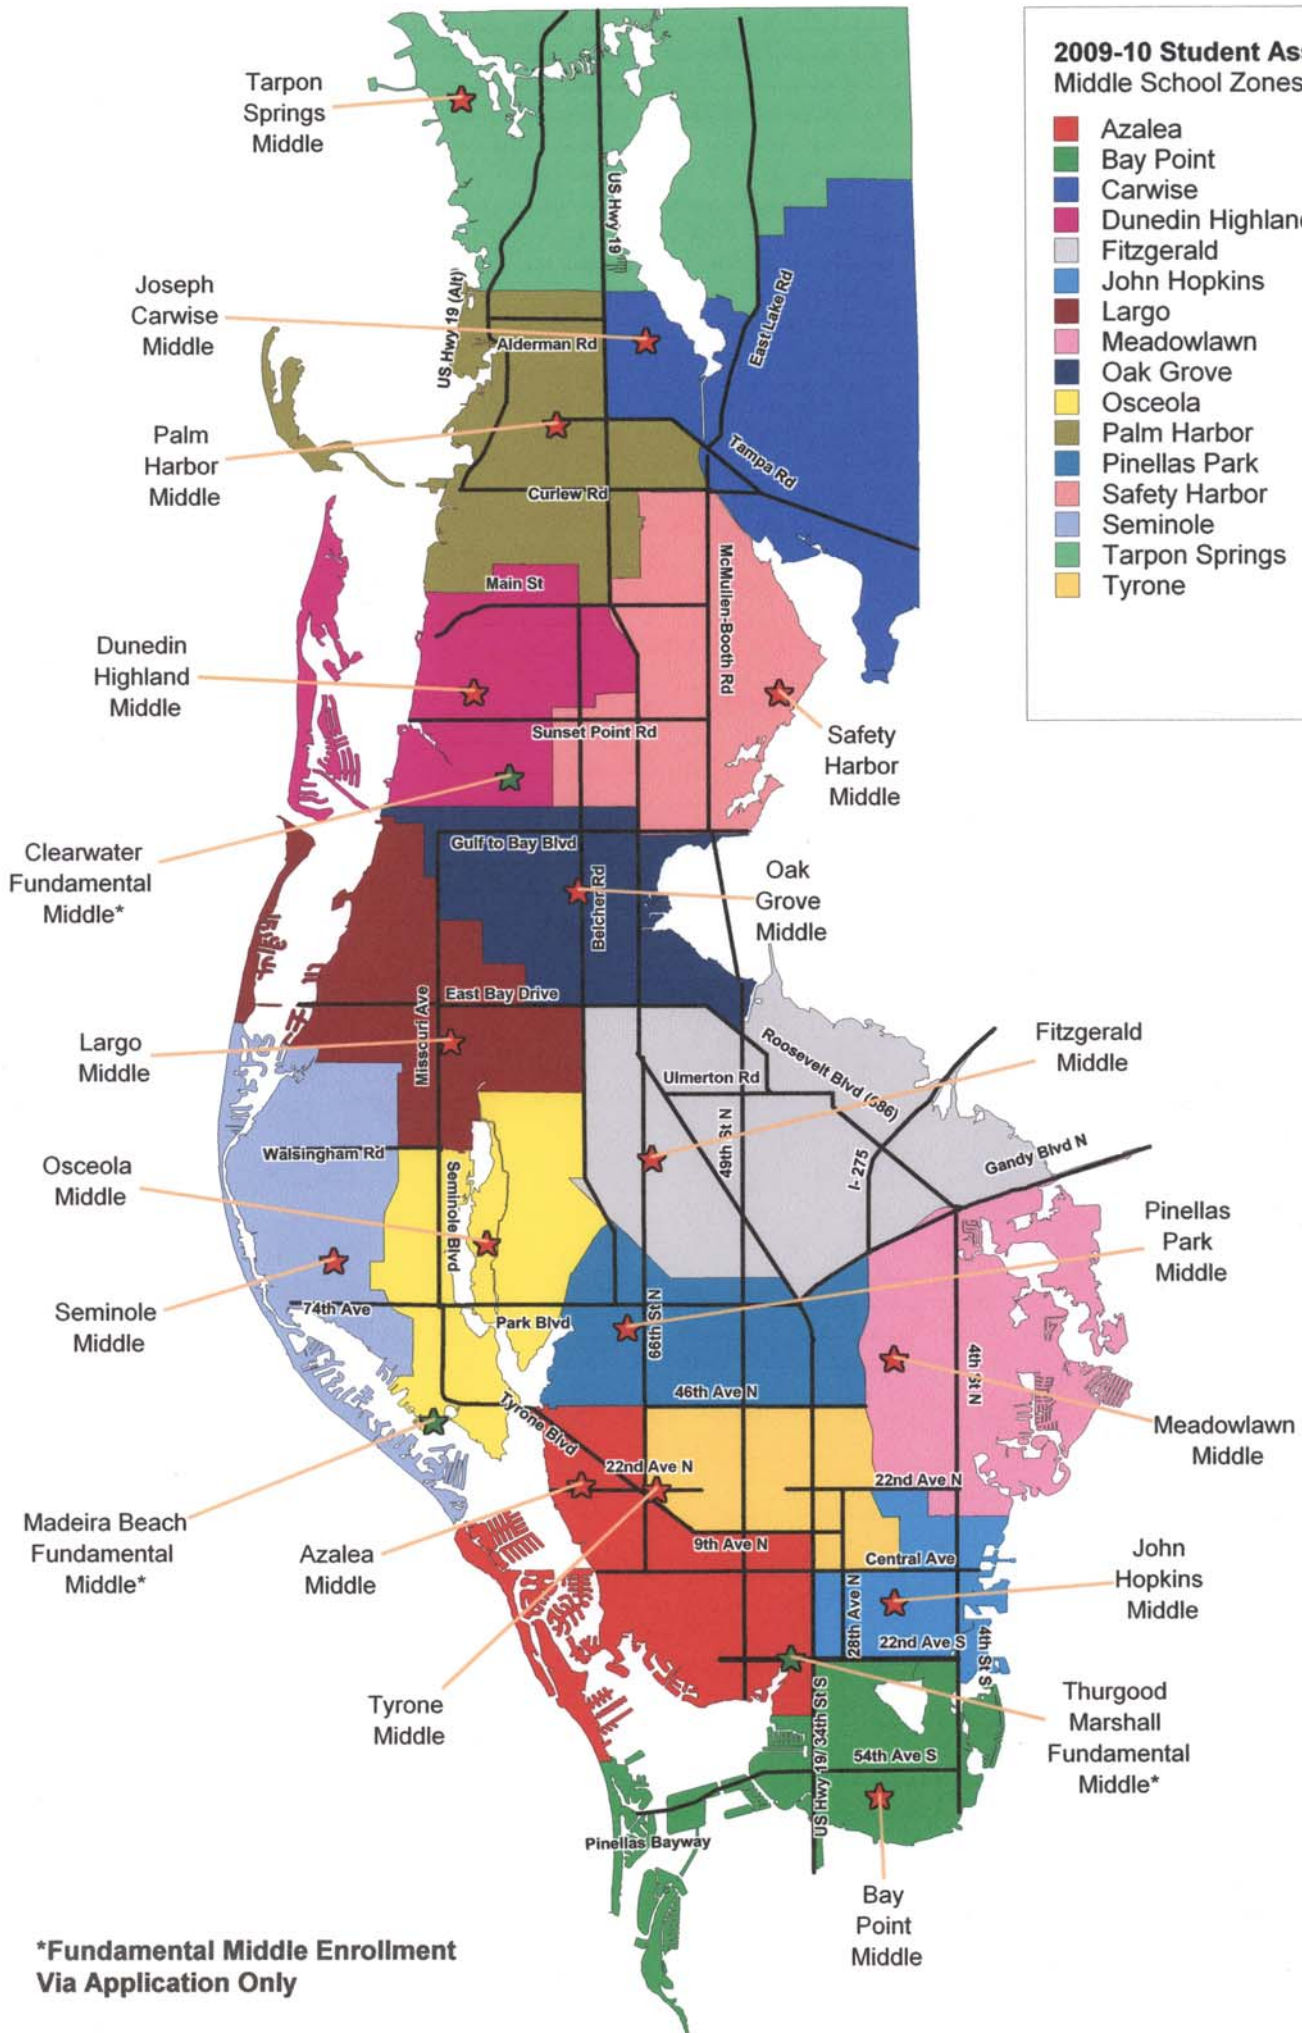

**2009-10 Student Assignment Plan  
Middle School Zones**

- Azalea
- Bay Point
- Carwise
- Dunedin Highland
- Fitzgerald
- John Hopkins
- Largo
- Meadowlawn
- Oak Grove
- Osceola
- Palm Harbor
- Pinellas Park
- Safety Harbor
- Seminole
- Tarpon Springs
- Tyrone

**\*Fundamental Middle Enrollment  
Via Application Only**