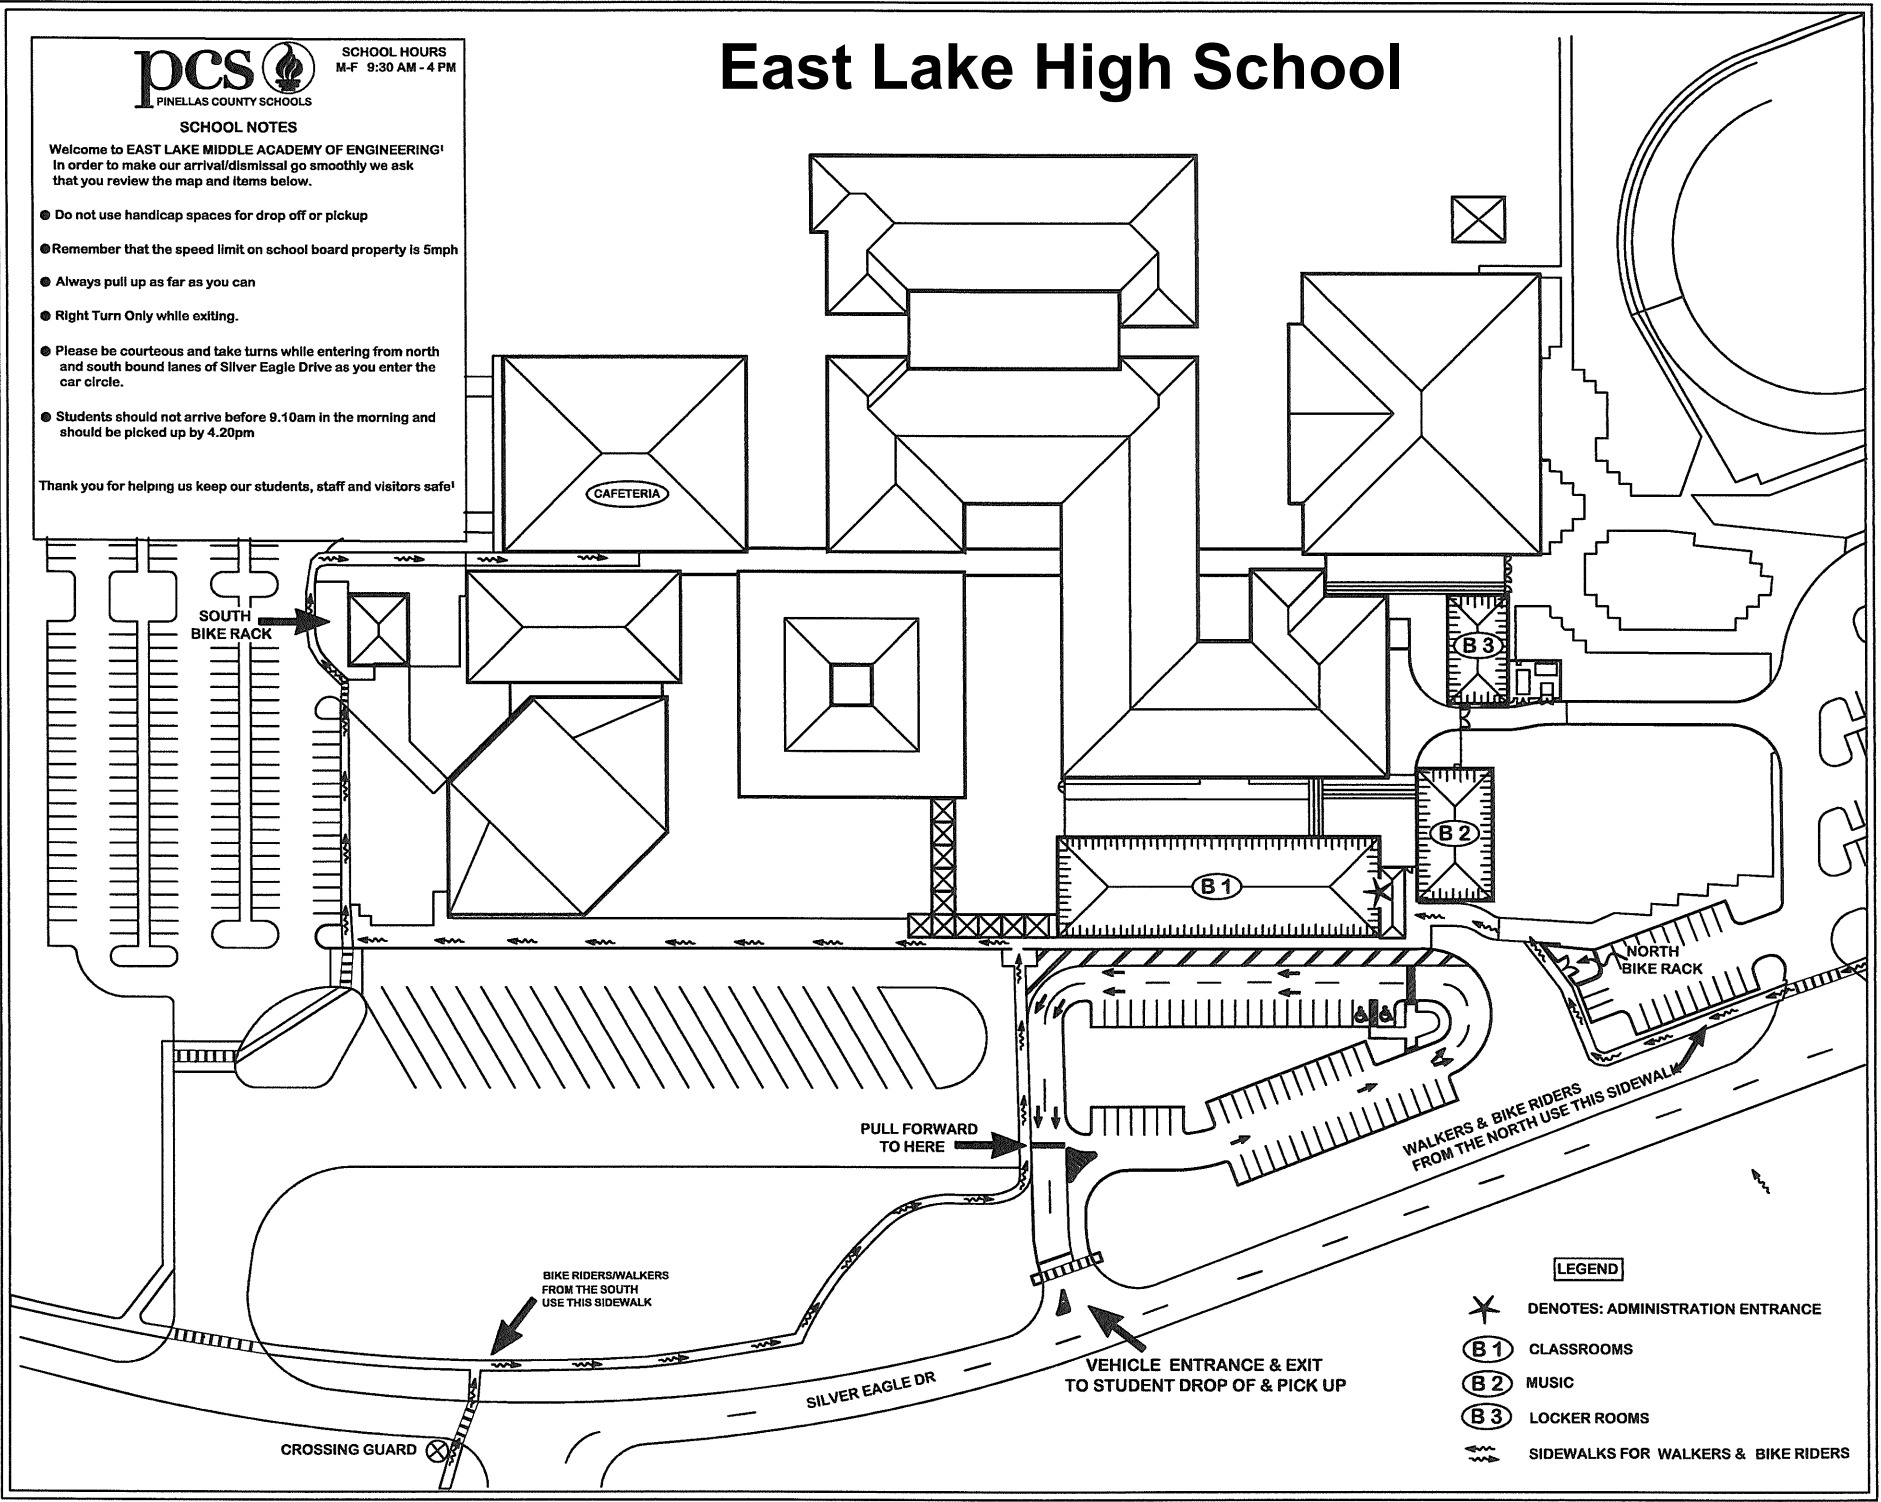

SCHOOL HOURS  
M-F 9:30 AM - 4 PM

**SCHOOL NOTES**

Welcome to EAST LAKE MIDDLE ACADEMY OF ENGINEERING!  
In order to make our arrival/dismissal go smoothly we ask that you review the map and items below.

- Do not use handicap spaces for drop off or pickup
- Remember that the speed limit on school board property is 5mph
- Always pull up as far as you can
- Right Turn Only while exiting.
- Please be courteous and take turns while entering from north and south bound lanes of Silver Eagle Drive as you enter the car circle.
- Students should not arrive before 9.10am in the morning and should be picked up by 4.20pm

# East Lake High School

**LEGEND**

- DENOTES: ADMINISTRATION ENTRANCE
- (B 1)** CLASSROOMS
- (B 2)** MUSIC
- (B 3)** LOCKER ROOMS
- SIDEWALKS FOR WALKERS & BIKE RIDERS