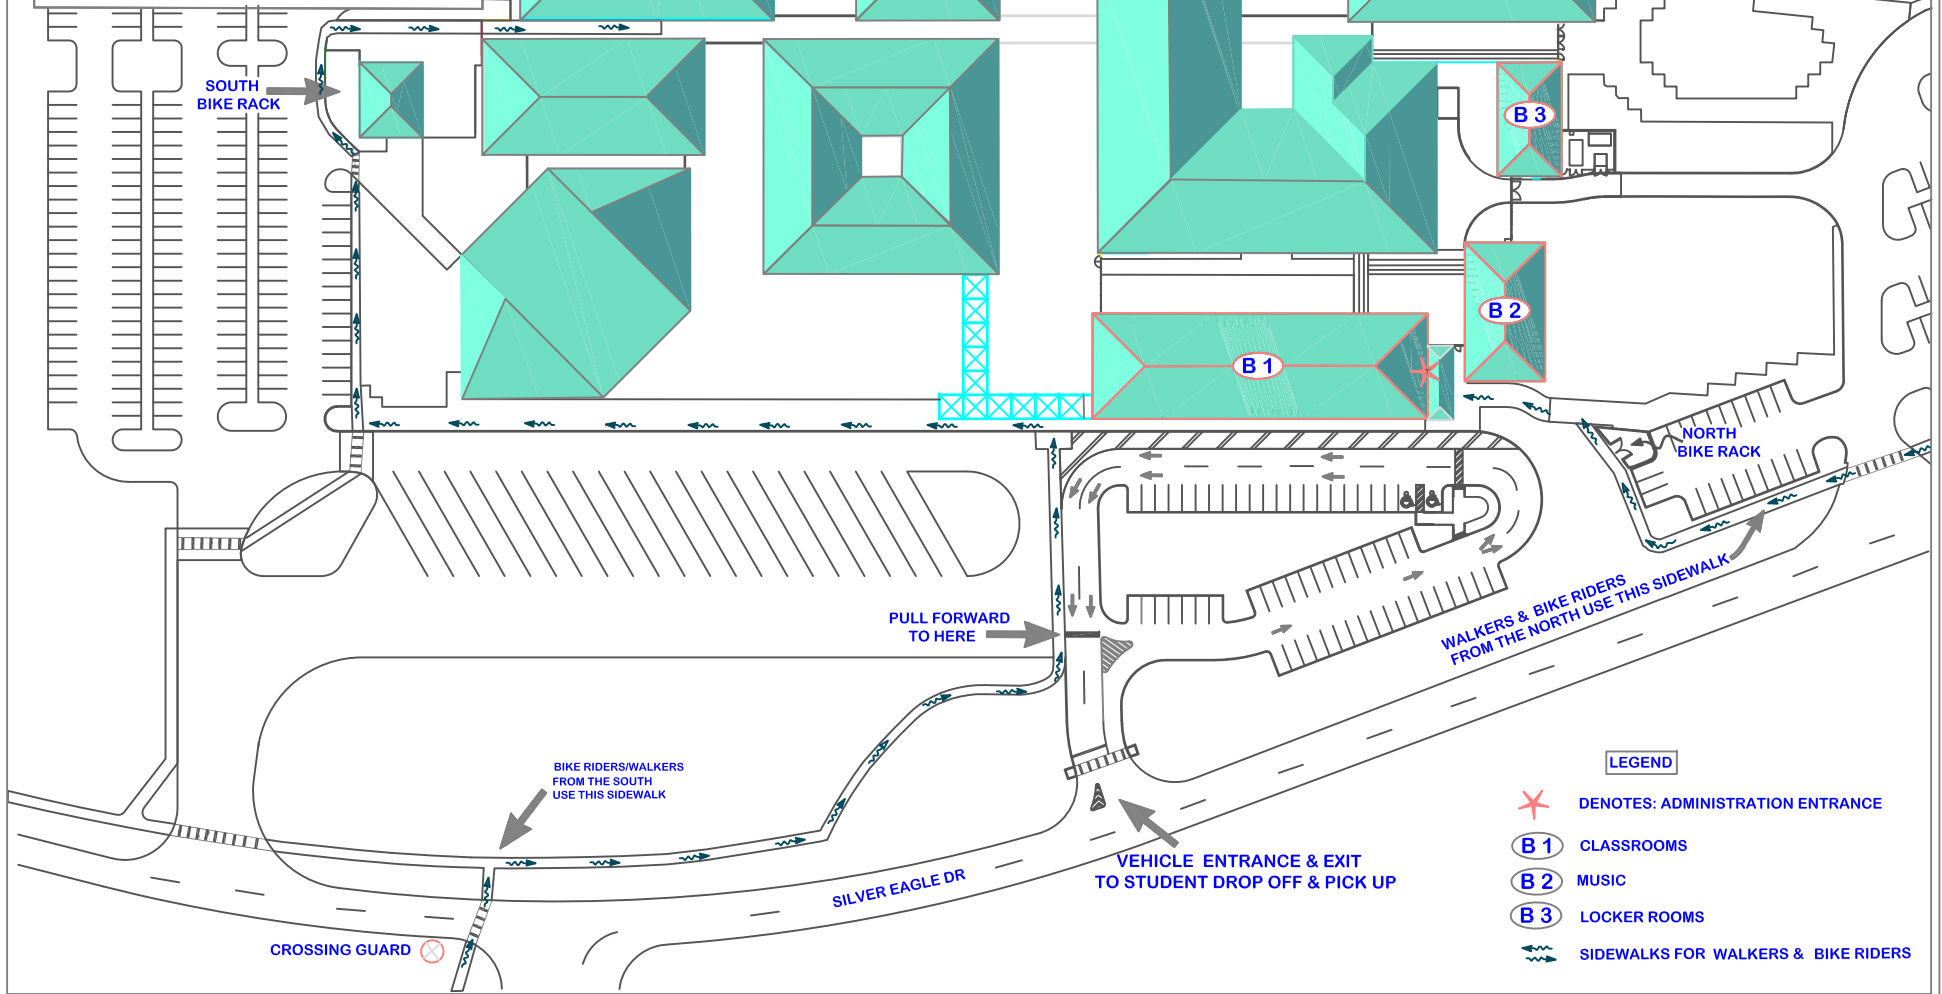

## SCHOOL NOTES

Welcome to EAST LAKE MIDDLE ACADEMY OF ENGINEERING!  
In order to make our arrival/dismissal go smoothly we ask that you review the map and items below.

- Do not use handicap spaces for drop off or pickup.
- Remember that the speed limit on school board property is 5mph.
- Always pull up as far as you can.
- Right Turn Only while exiting.
- Please be courteous and take turns while entering from north and south bound lanes of Silver Eagle Drive as you enter the car circle.
- Students should not arrive before 9:10am in the morning and should be picked up by 4:20pm.

### LEGEND

- ★ DENOTES: ADMINISTRATION ENTRANCE
- B 1 CLASSROOMS
- B 2 MUSIC
- B 3 LOCKER ROOMS
- ~ SIDEWALKS FOR WALKERS & BIKE RIDERS