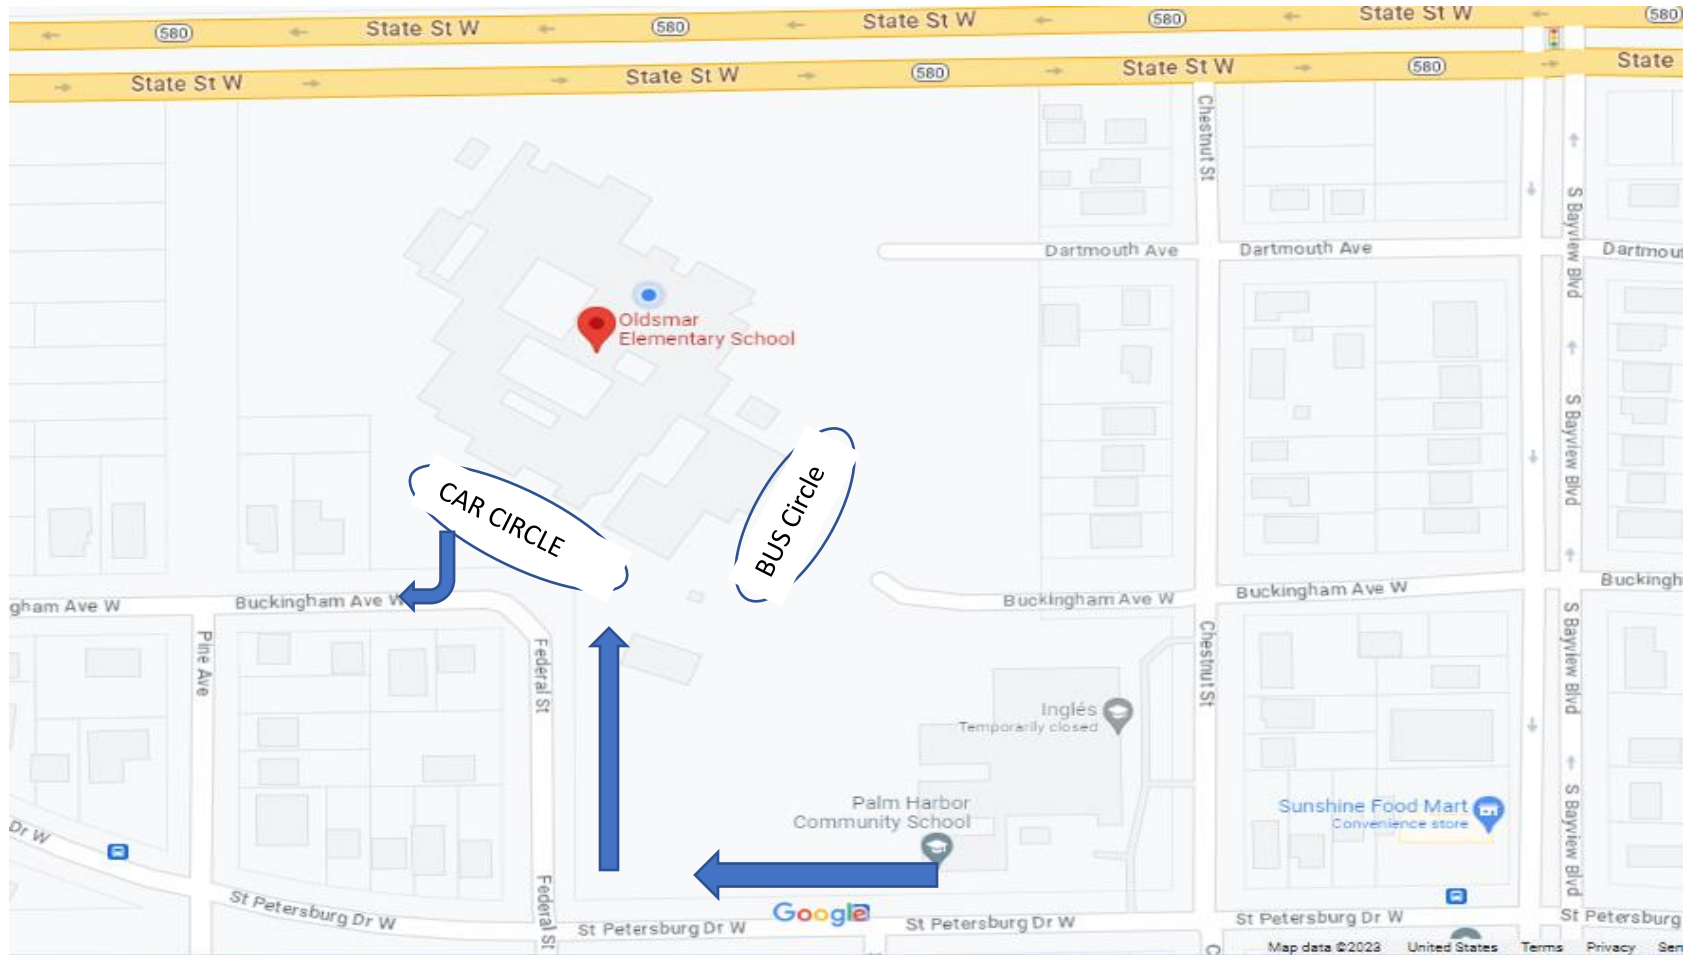

Oldsmar Elementary “New” Car Circle Route 2023-2024

1. Parents will drive down St. Petersburg Dr W making a right turn on Federal Street.
2. Cars will pull all the way to the next available opening with students exiting/entering out the passenger side of the car.
3. Cars then will exit RIGHT ONLY onto Buckingham Ave W.
4. NO cars allowed in the BUS Circle
5. NO student should be let out of their car on Federal Street to avoid car line.