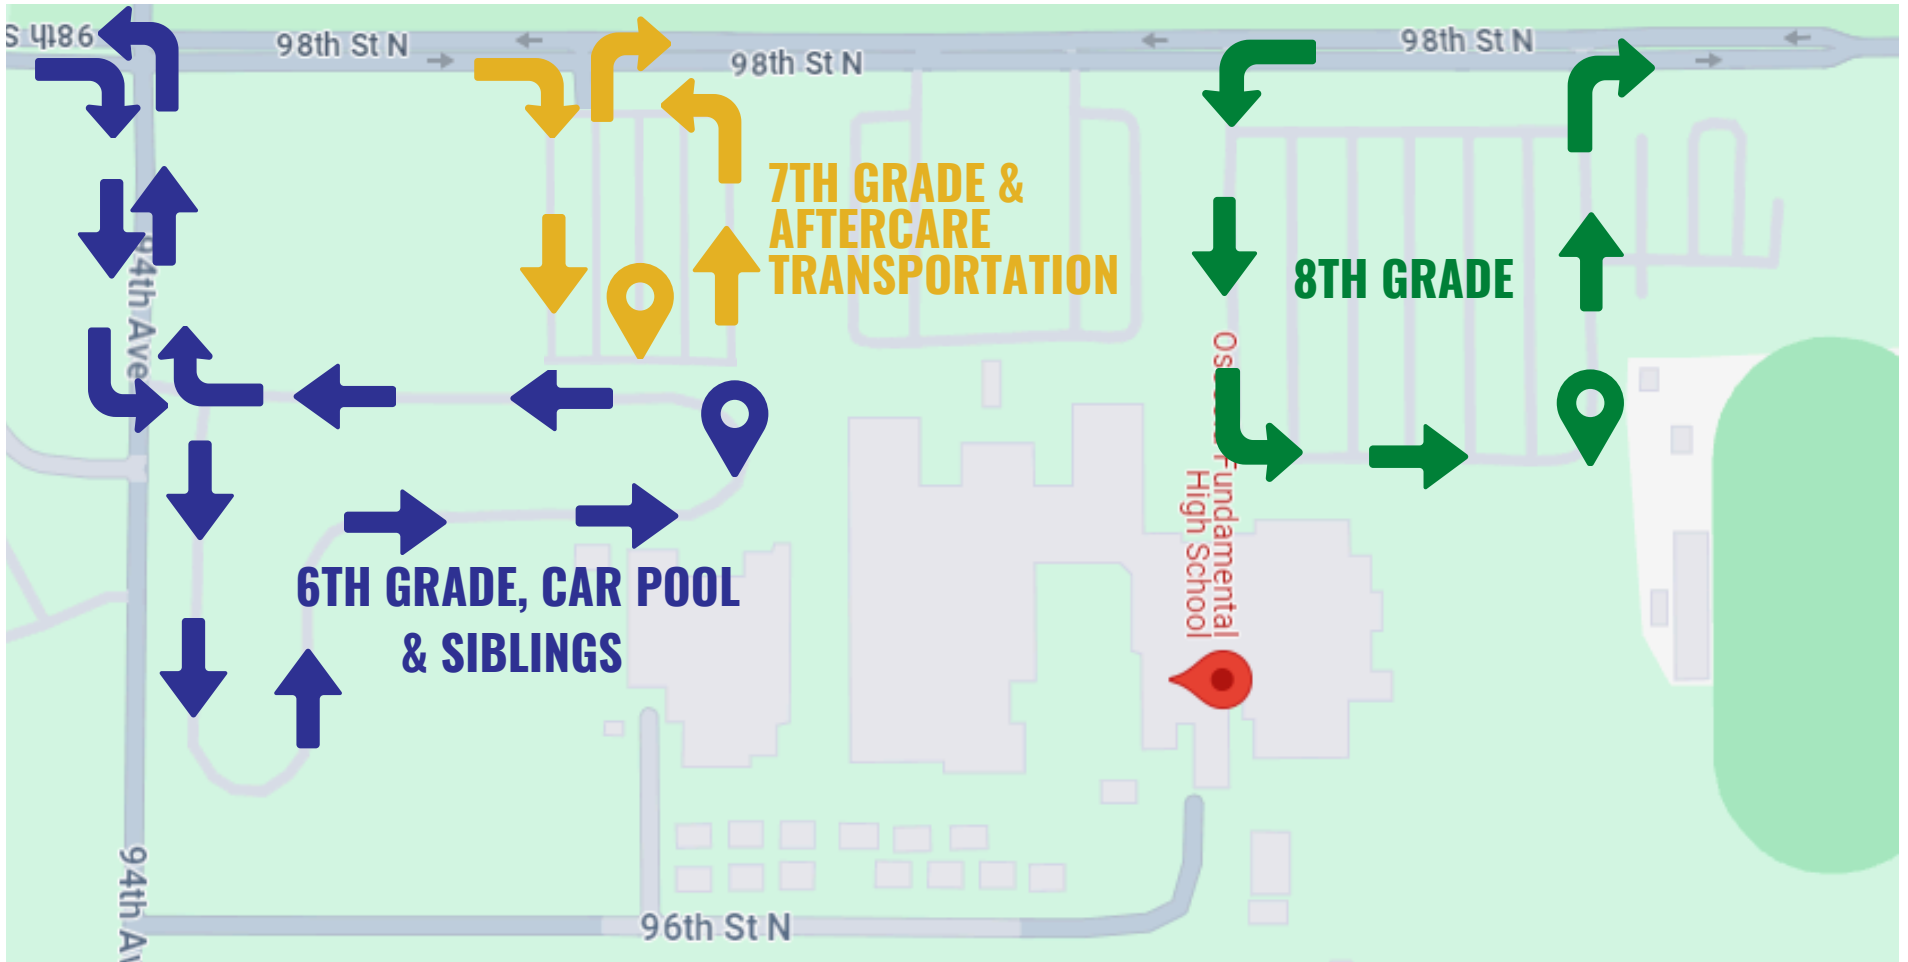

# MADEIRA BEACH FUNDAMENTAL CAR CIRCLE AT OSCEOLA FUNDAMENTAL HIGH (9751 98TH ST N, SEMINOLE)

## 6TH GRADE PICK-UP

NO CHANGE FROM THE ORIGINAL PICK-UP PLAN. Use the same lot as the morning drop-off with same entry into lot.

## 7TH GRADE PICK-UP

Parents enter from the north or south and pull into the car line in the DRIVER'S ED LOT. Pull forward as directed by personnel to pick up your student. Aftercare Transportation

## 8TH GRADE PICK-UP

Parents drive in from the north (use 102nd Avenue to 98th Street) and pull into the car line in the HIGH SCHOOL STUDENT LOT (which is the northern most lot). Pull forward as directed by personnel to pick up your student.