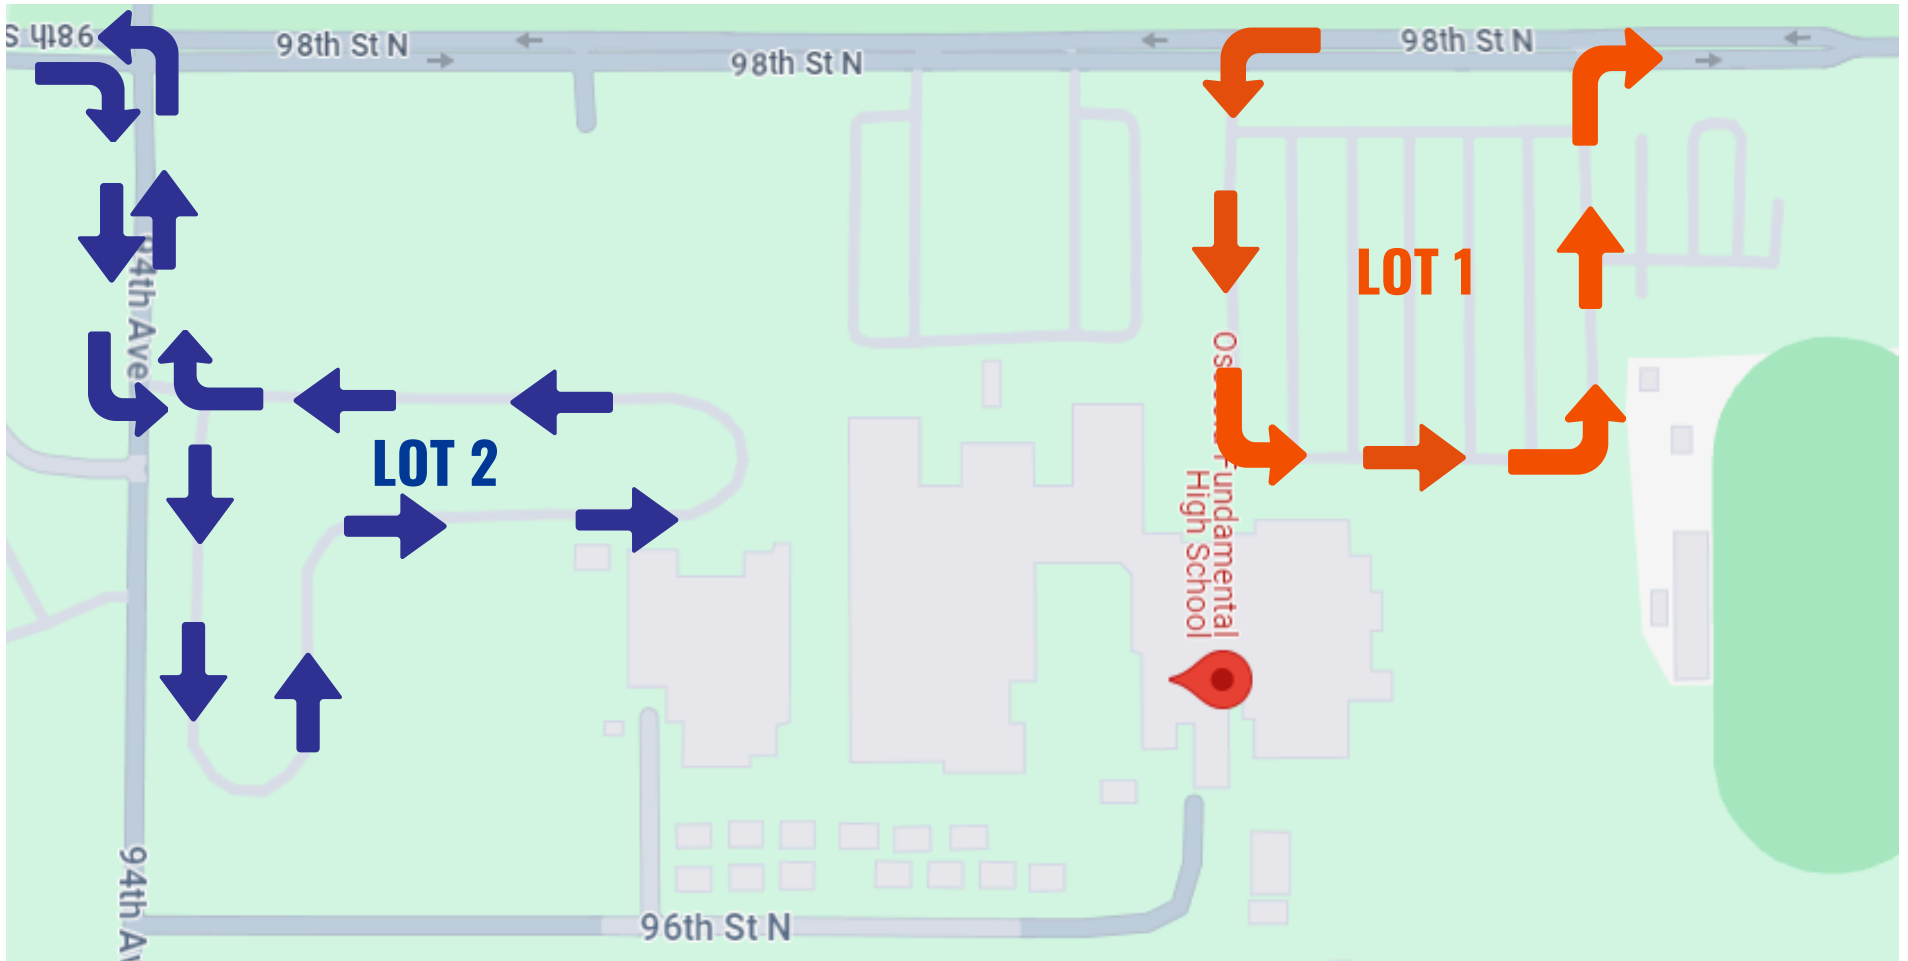

OSCEOLA FUNDAMENTAL CAR CIRCLE

LOT 2: PLEASE DO NOT ARRIVE BEFORE 12:00 PM

1. Head north on 98th Street North.
2. Turn right onto 94th Avenue.
3. Drop off and pick up your child(ren) at the curve.
4. Turn right onto 94th Avenue and turn left onto 98th Street North.

LOT 1: PLEASE DO NOT ARRIVE BEFORE 12:00 PM

1. Head south on 98th Street North.
2. Turn left into the parking lot.
3. Pick up your child(ren) at 12:04 PM.
4. Turn right onto 98th Street North.