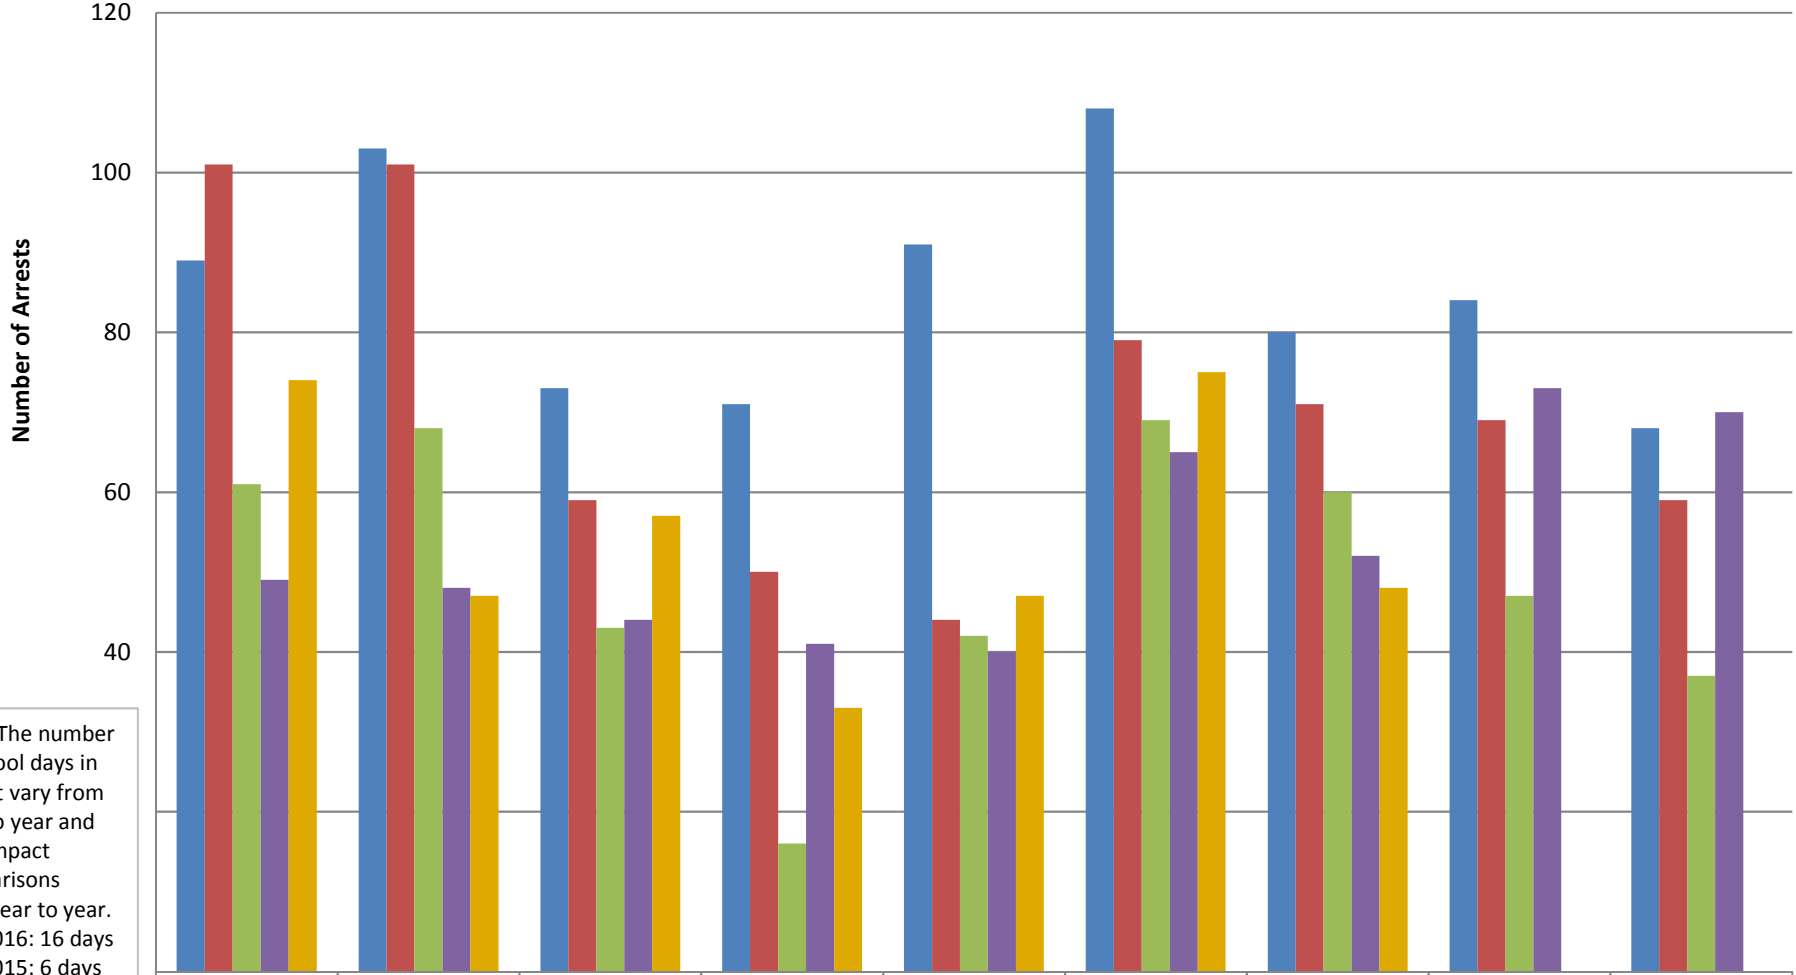

Student Arrests by Month

Note: The number of school days in August vary from year to year and may impact comparisons from year to year.
 Aug 2016: 16 days
 Aug 2015: 6 days
 Aug 2014: 10 days

	Aug/Sept	Oct	Nov	Dec	Jan	Feb	Mar	April	May
2012-2013	89	103	73	71	91	108	80	84	68
2013-2014	101	101	59	50	44	79	71	69	59
2014-2015	61	68	43	16	42	69	60	47	37
2015-2016	49	48	44	41	40	65	52	73	70
2016-2017	74	47	57	33	47	75	48		