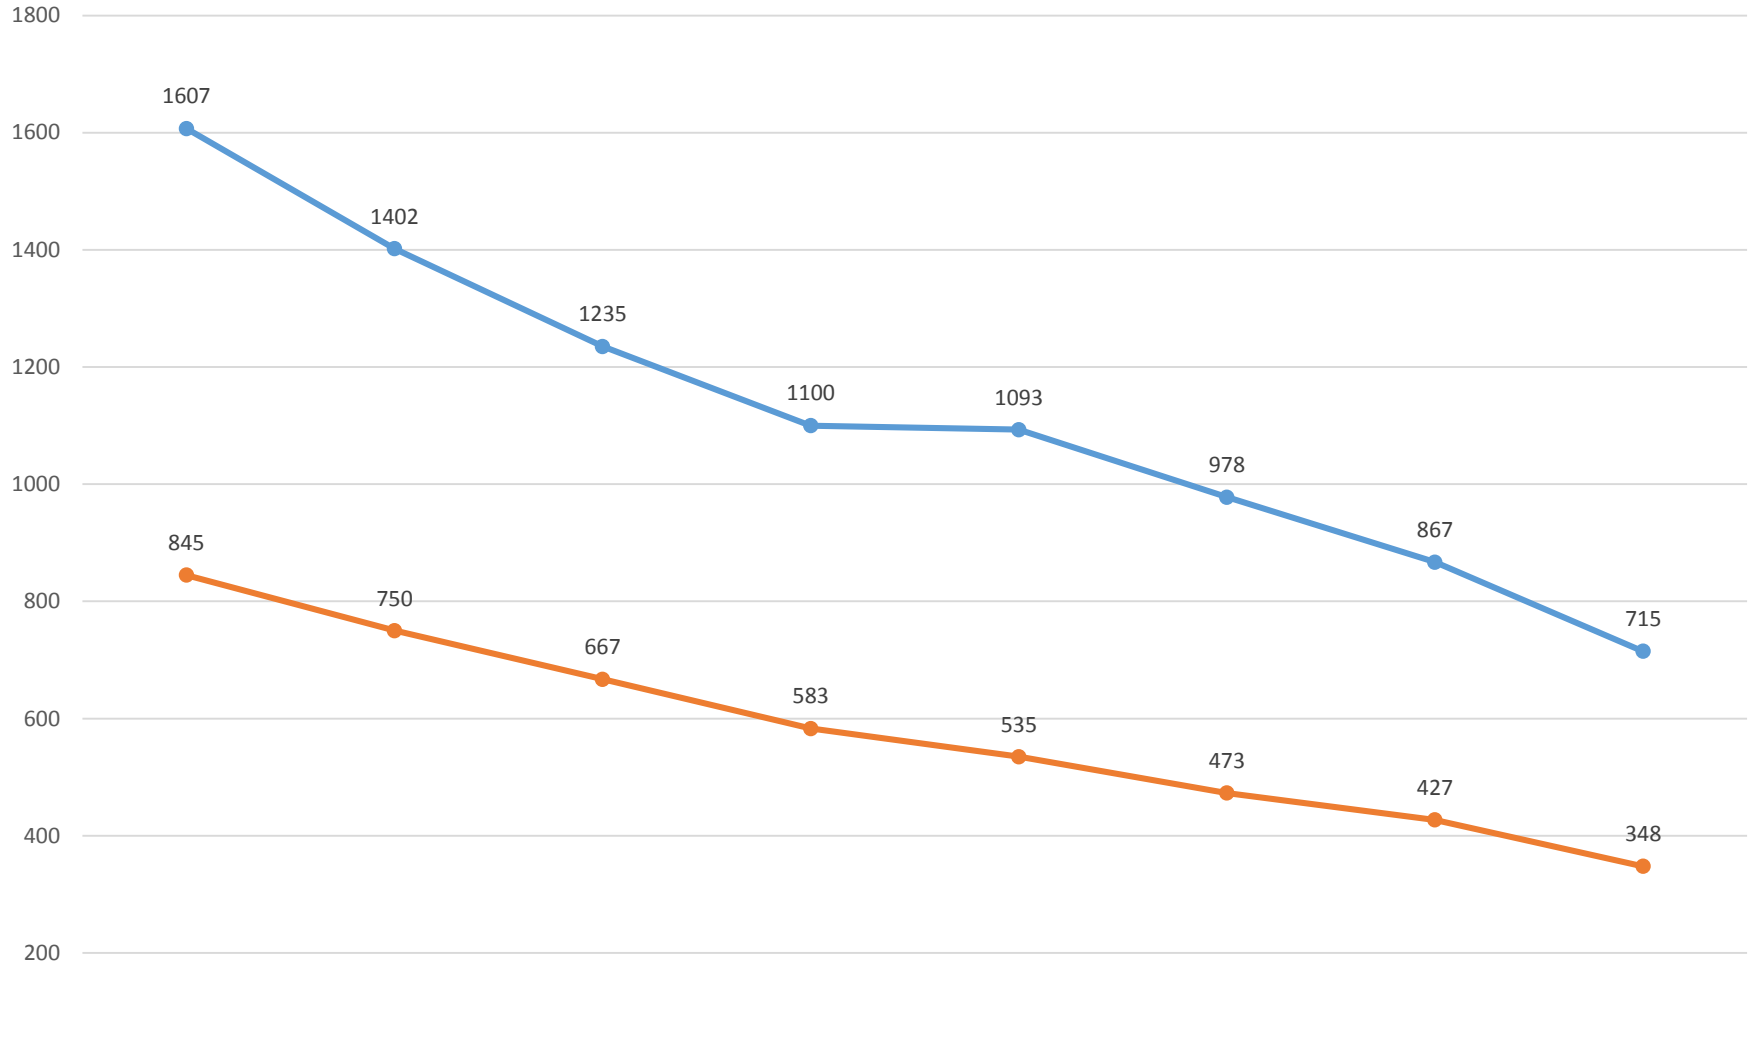

Pinellas County Schools, Number of All Students and Black Students with an Emotional Behavioral Disability 2010 through February 2017 YTD

	2010	2011	2012	2013	2014	2015	2016	2017 YTD
All EBD	1607	1402	1235	1100	1093	978	867	715
Black EBD	845	750	667	583	535	473	427	348

All EBD Black EBD