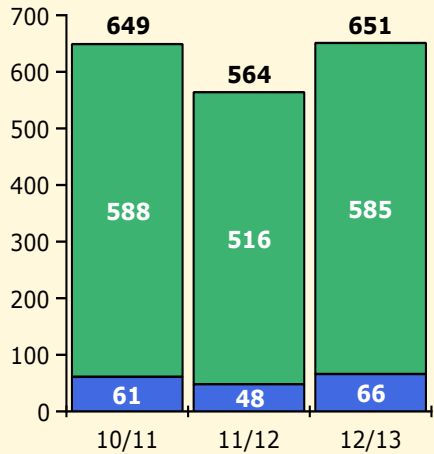

Top 5 Detail: Days Suspended

Black Non Black

PINELLAS COUNTY SCHOOLS DISTRICT DISCIPLINE TRENDS

Incidents Total

Population and Discipline by:

Black Non Black

K-12 Student Population

Out-of-School Suspensions