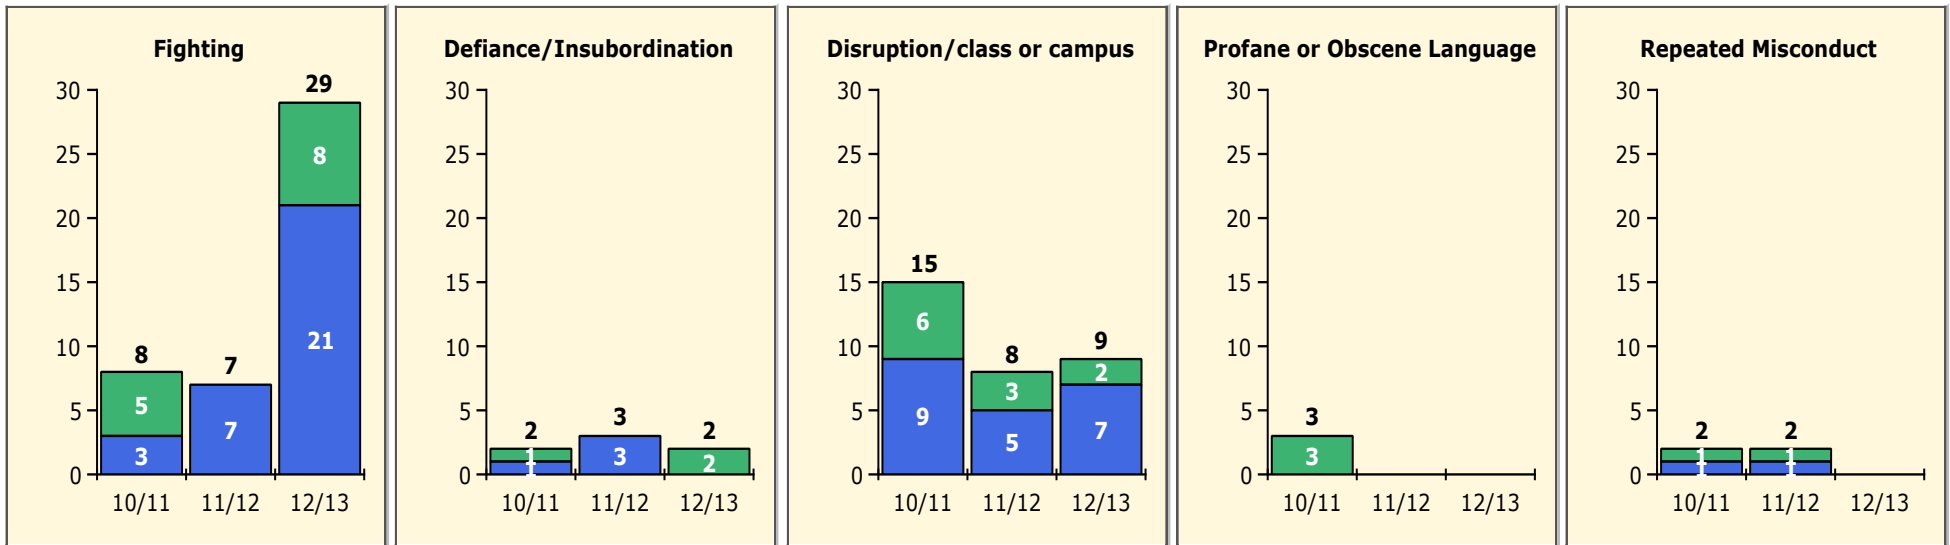

Incidents Total

Top 5 Out-of-School Suspensions

Black Non Black