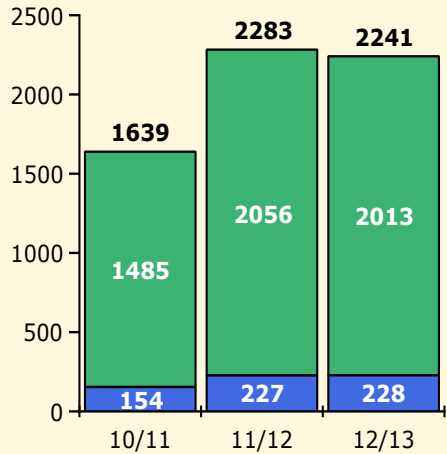

Black Non Black

PINELLAS COUNTY SCHOOLS DISTRICT DISCIPLINE TRENDS

8/26/2013

Incidents Total

Population and Discipline by:

Black Non Black

K-12 Student Population

Out-of-School Suspensions