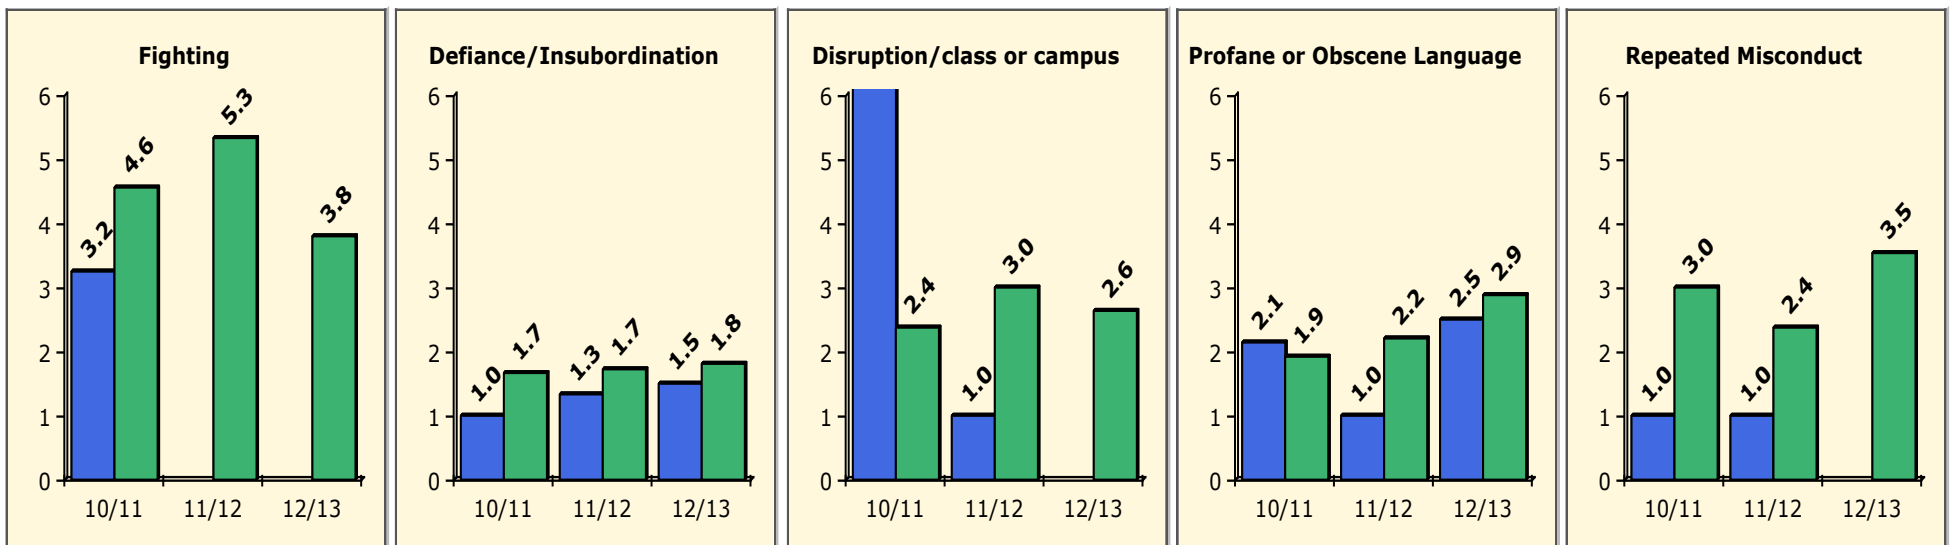

Top 5 Detail: Days Suspended

Black Non Black