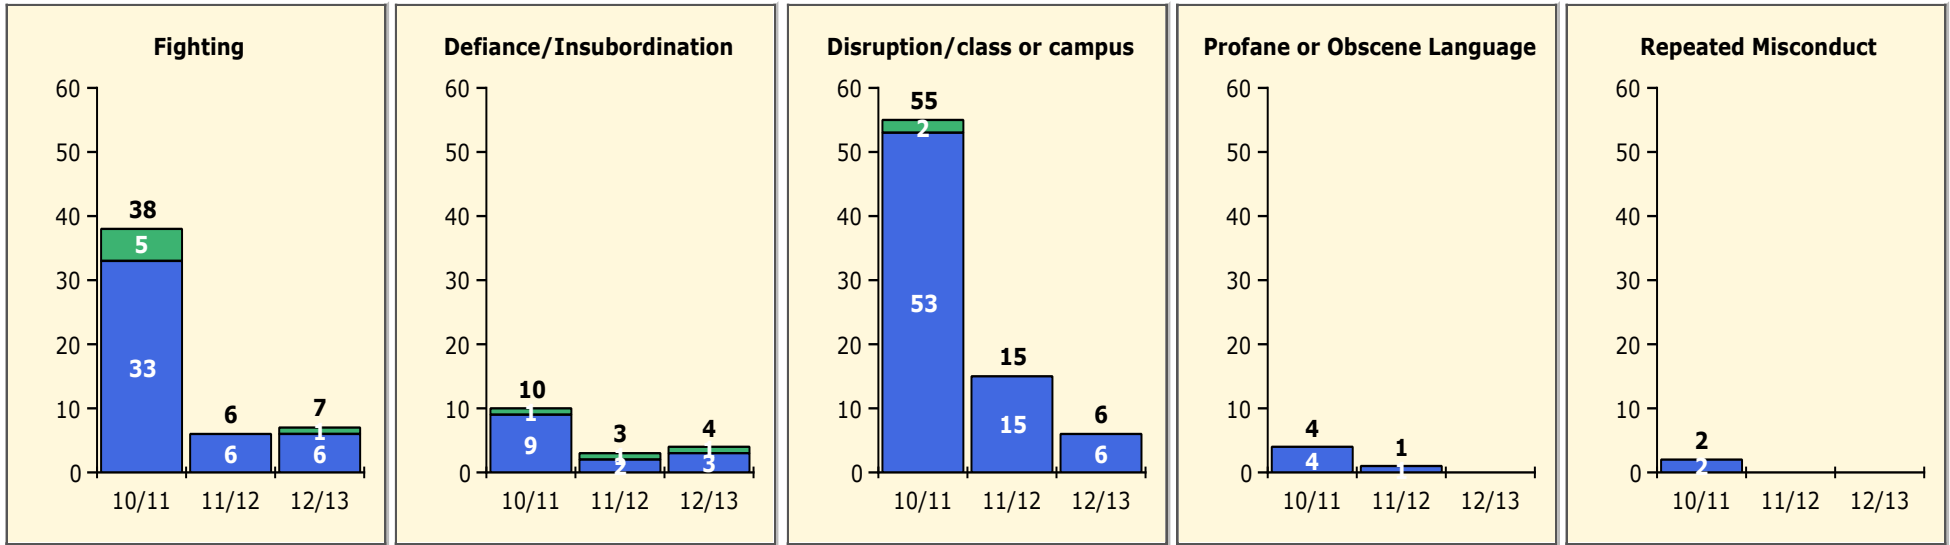

Population and Discipline by:

Black Non Black

Population and Discipline by:

Elem Mid High Other

Incidents Total

Top 5 Out-of-School Suspensions

Black Non Black

Top 5 Detail: Days Suspended