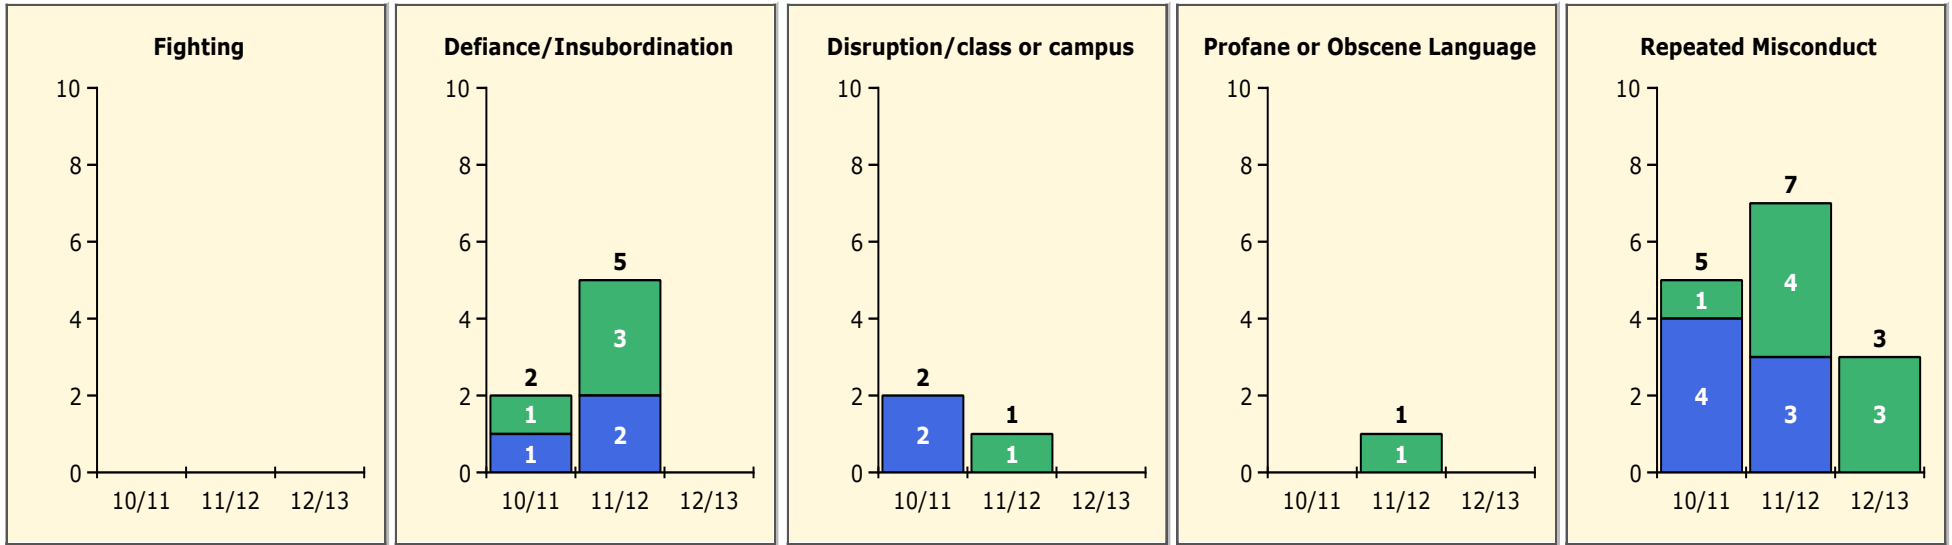

Population and Discipline by:

Elem Mid High Other

Incidents Total

Top 5 Out-of-School Suspensions

Black Non Black

Top 5 Detail: Days Suspended

Black Non Black

PINELLAS COUNTY SCHOOLS DISTRICT DISCIPLINE TRENDS