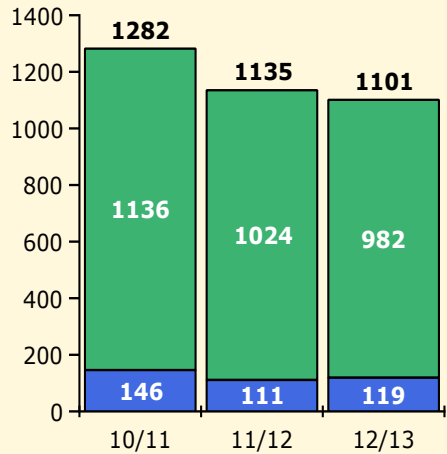

PINELLAS COUNTY SCHOOLS DISTRICT DISCIPLINE TRENDS

8/26/2013

Incidents Total

Population and Discipline by:

Black Non Black

K-12 Student Population

Out-of-School Suspensions

In-School Suspensions