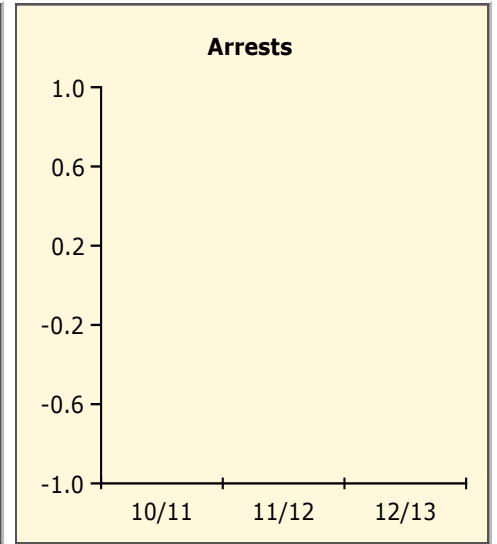

PINELLAS COUNTY SCHOOLS DISTRICT DISCIPLINE TRENDS

Incidents Total

Population and Discipline by:

Black Non Black

Population and Discipline by:

Elem Mid High Other