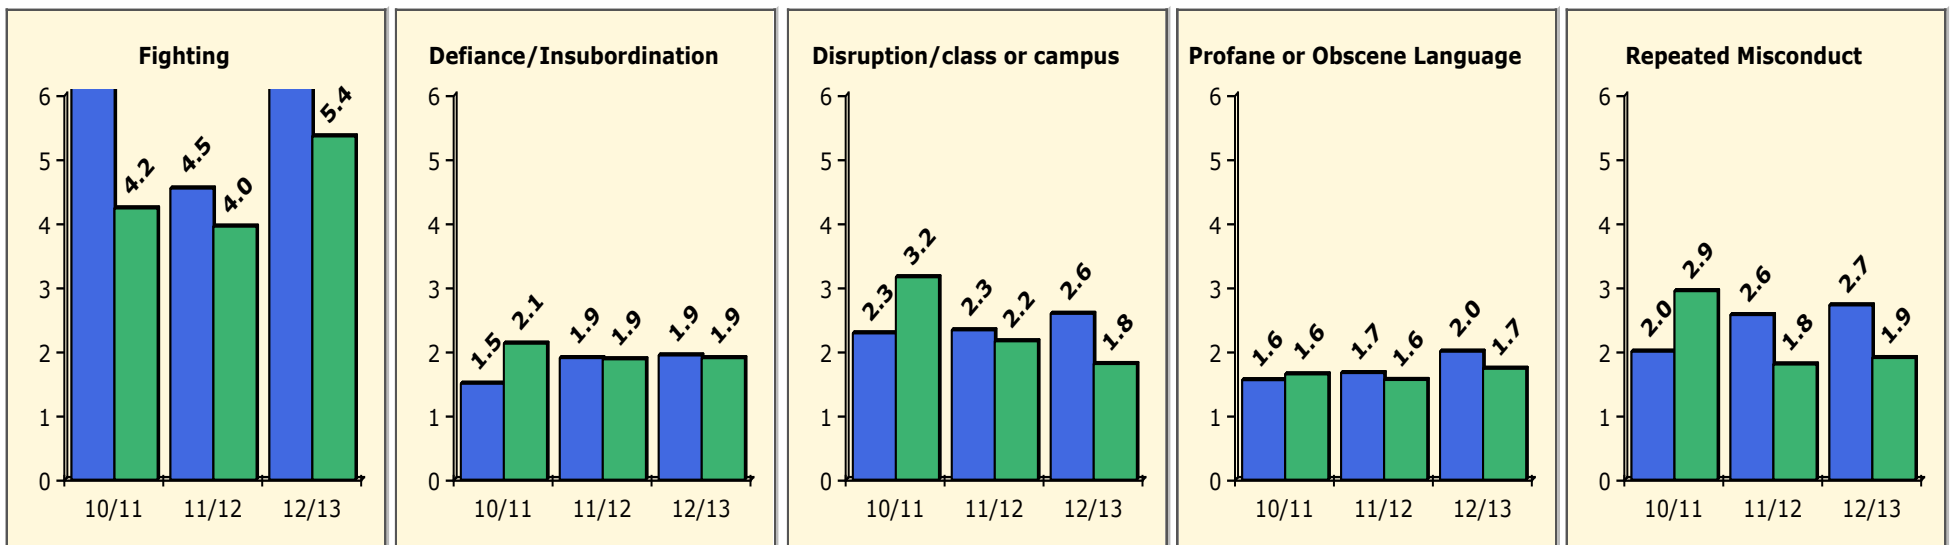

Incidents Total

Top 5 Out-of-School Suspensions

Black Non Black

Top 5 Detail: Days Suspended

Black Non Black

PINELLAS COUNTY SCHOOLS DISTRICT DISCIPLINE TRENDS

Incidents Total

Population and Discipline by: