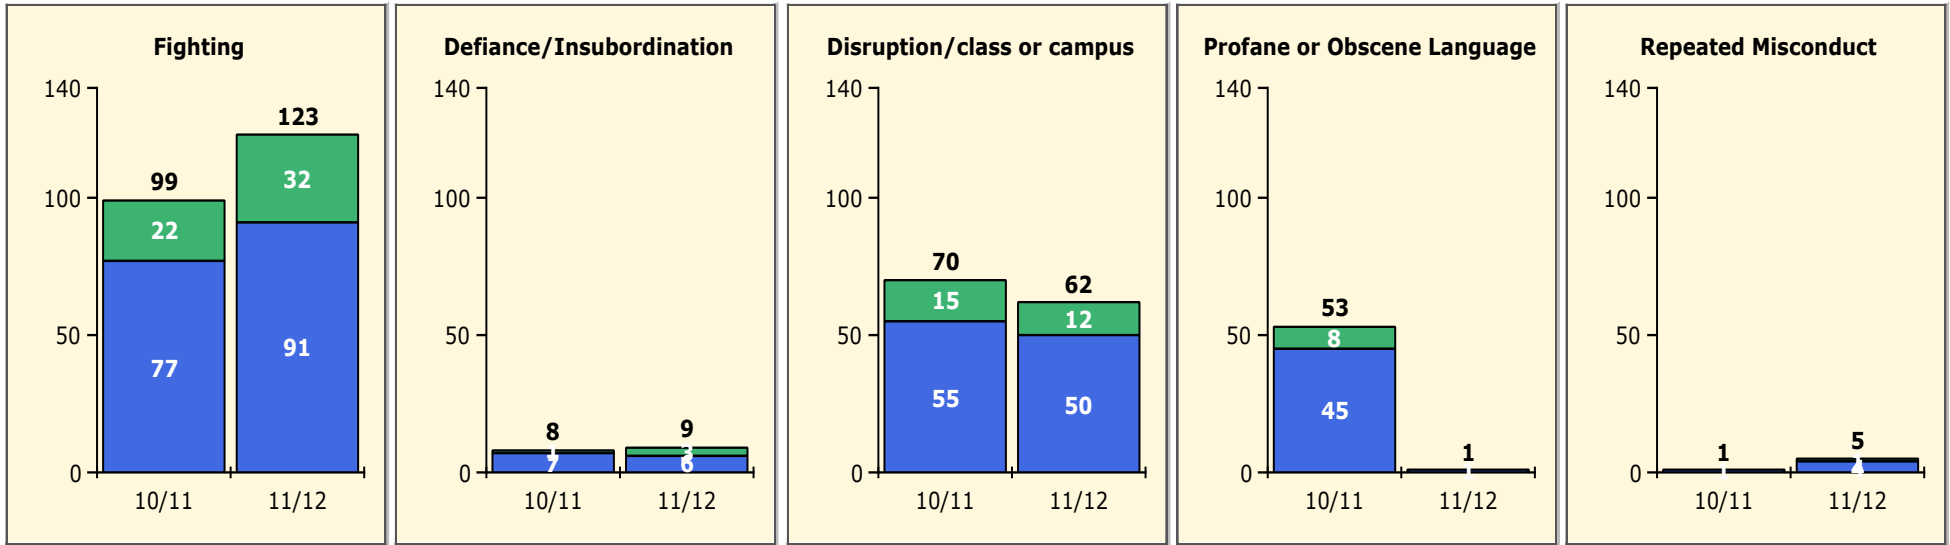

PINELLAS COUNTY SCHOOLS DISTRICT DISCIPLINE TRENDS

Incidents Total

Top 5 Out-of-School Suspensions

Black Non Black