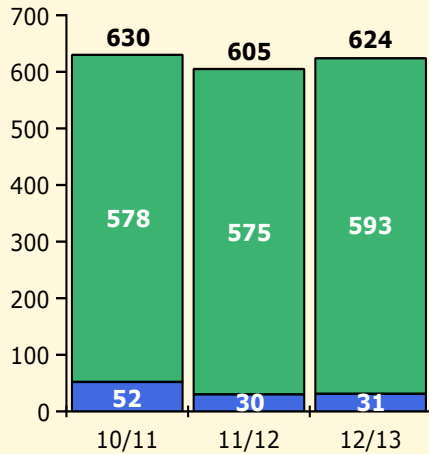

PINELLAS COUNTY SCHOOLS DISTRICT DISCIPLINE TRENDS

Incidents Total

Population and Discipline by:

Black Non Black