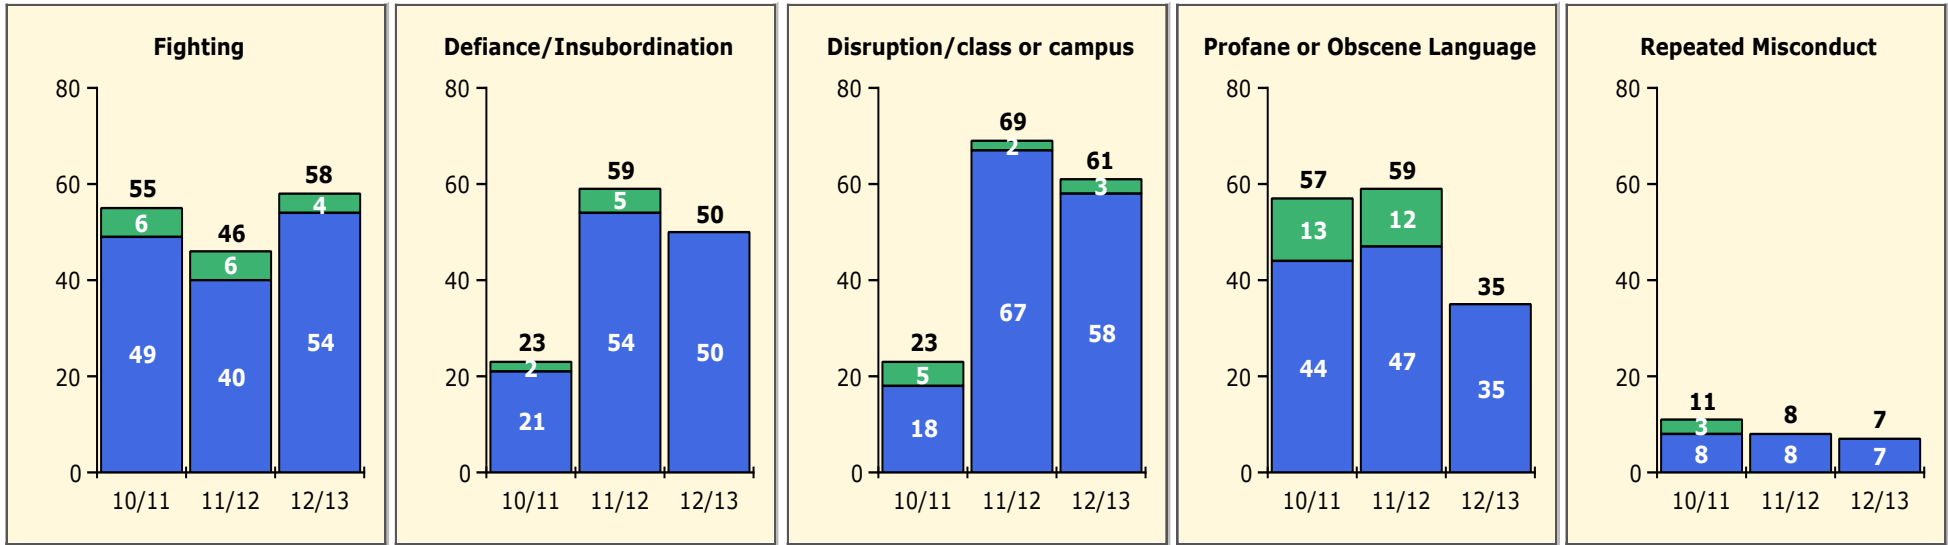

PINELLAS COUNTY SCHOOLS DISTRICT DISCIPLINE TRENDS

Incidents Total

Top 5 Out-of-School Suspensions

Black Non Black