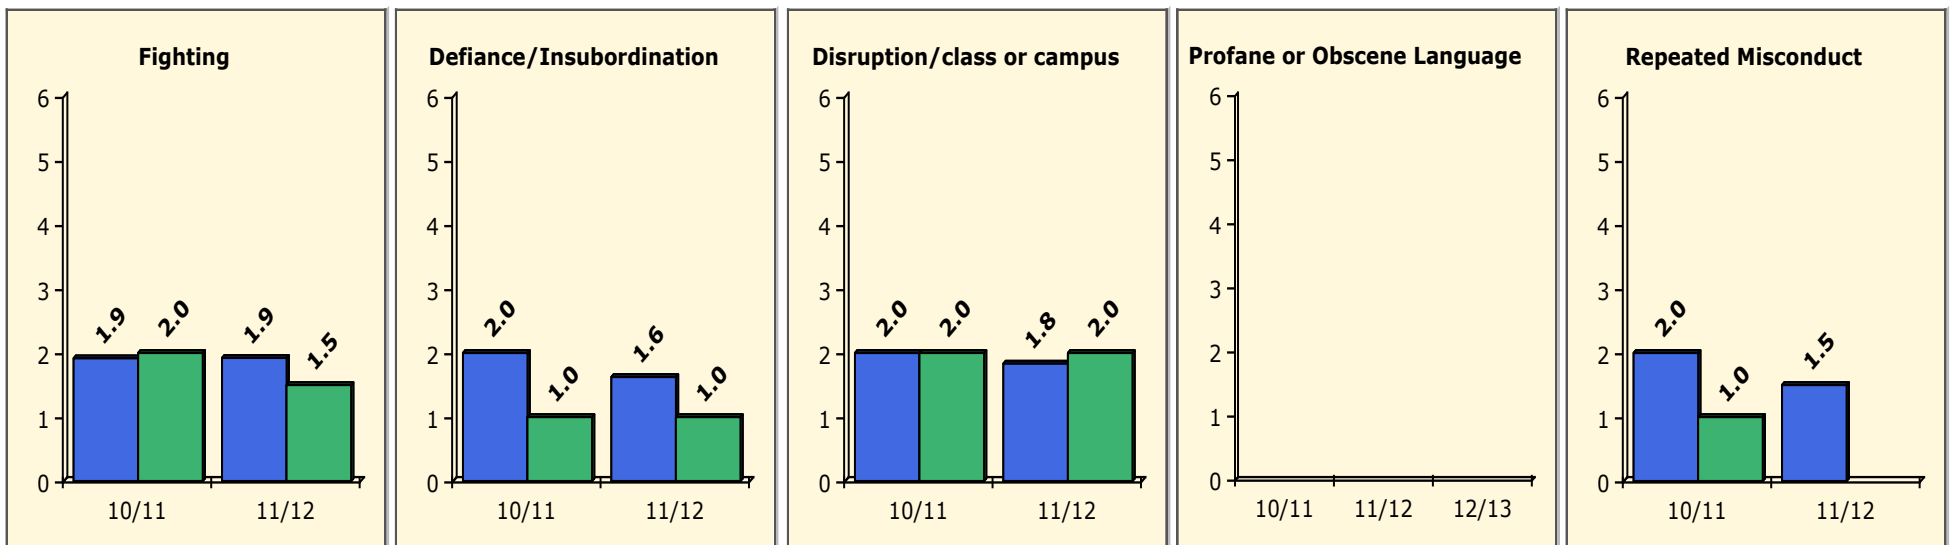

K-12 Student Population

Out-of-School Suspensions

In-School Suspensions

Arrests

Top 5 Detail: Days Suspended

Black Non Black