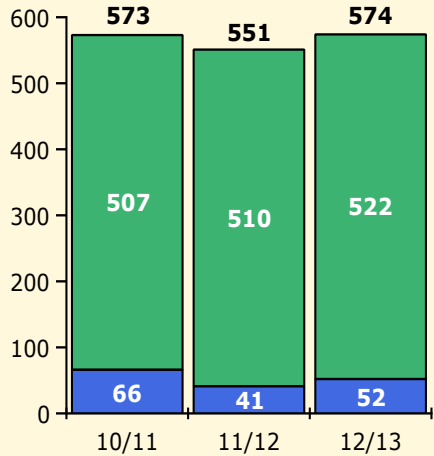

Black Non Black

PINELLAS COUNTY SCHOOLS DISTRICT DISCIPLINE TRENDS

Incidents Total

Population and Discipline by:

Black Non Black

K-12 Student Population

Out-of-School Suspensions

In-School Suspensions