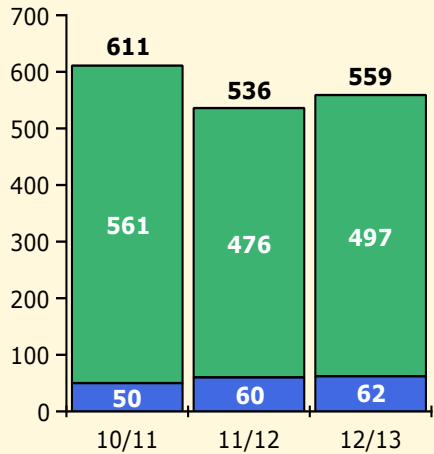

PINELLAS COUNTY SCHOOLS DISTRICT DISCIPLINE TRENDS

Incidents Total

Population and Discipline by:

Black Non Black