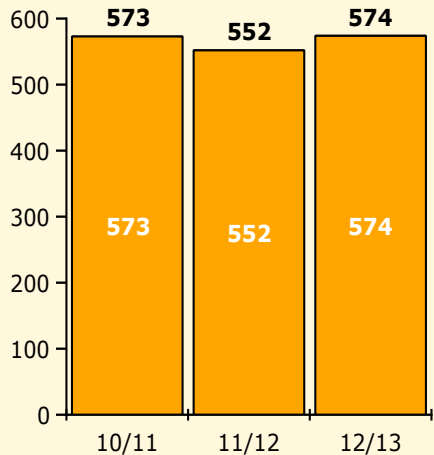

K-12 Student Population