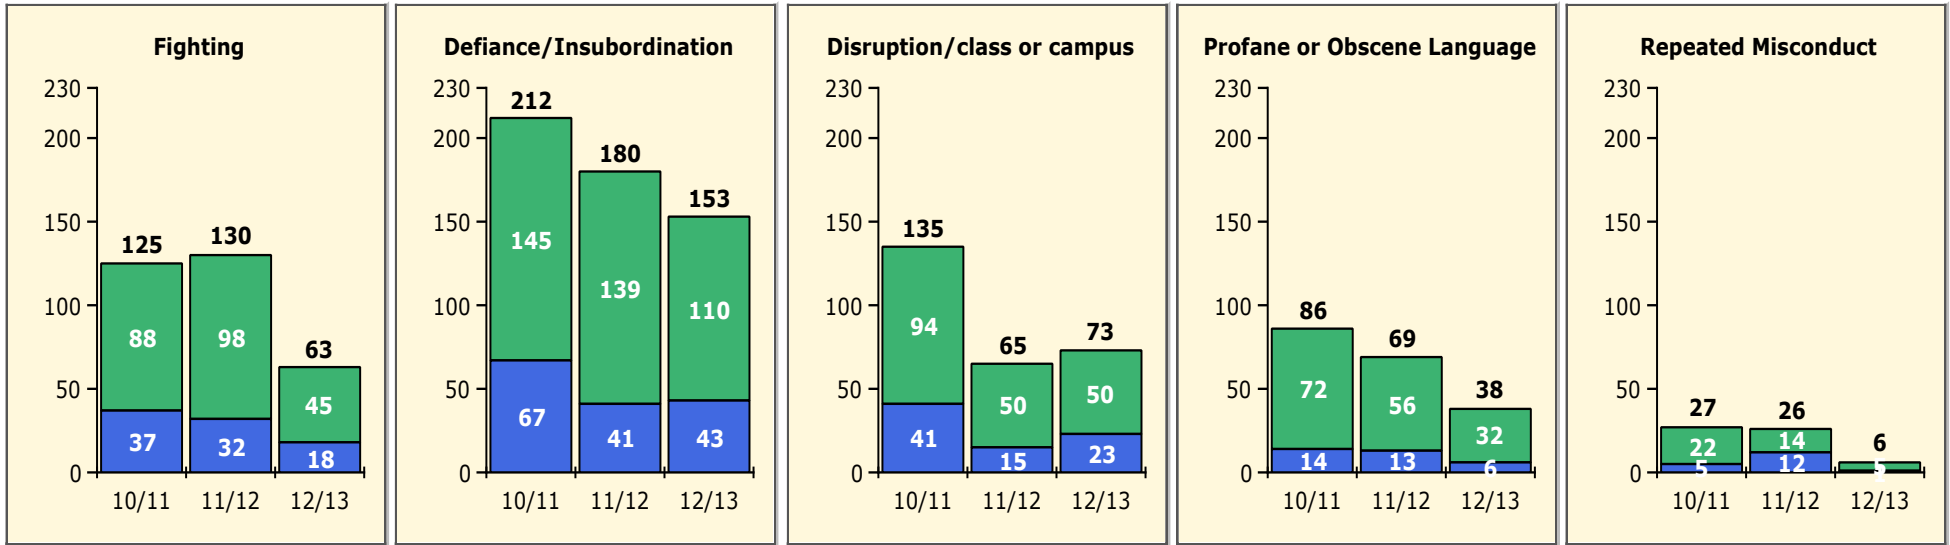

PINELLAS COUNTY SCHOOLS DISTRICT DISCIPLINE TRENDS

8/26/2013

Incidents Total

Top 5 Out-of-School Suspensions

Black Non Black