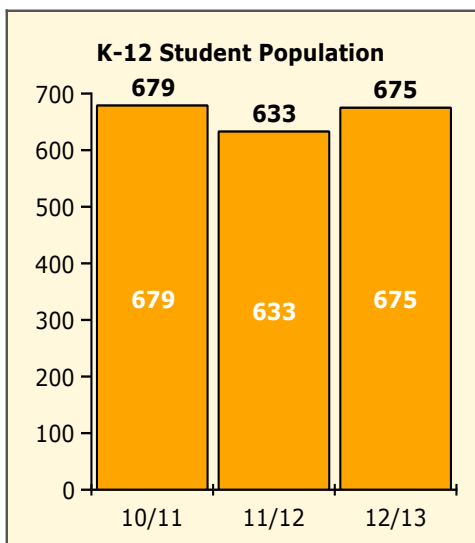

Top 5 Detail: Days Suspended

Black Non Black

PINELLAS COUNTY SCHOOLS DISTRICT DISCIPLINE TRENDS

Incidents Total

Population and Discipline by:

Black Non Black

Population and Discipline by:

Elem Mid High Other