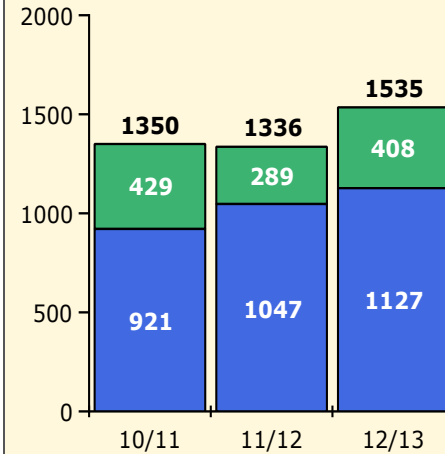

In-School Suspensions