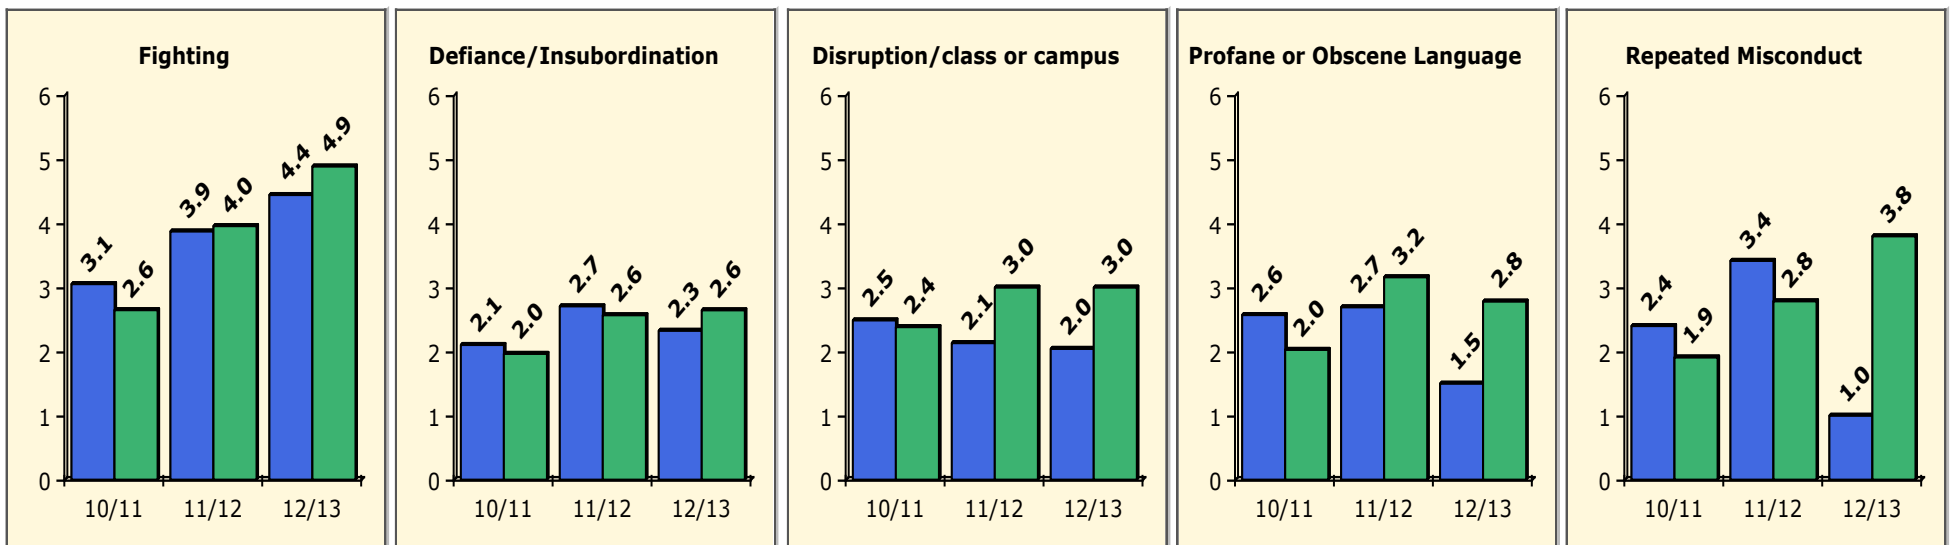

K-12 Student Population

Out-of-School Suspensions

In-School Suspensions

Arrests

Top 5 Detail: Days Suspended

Black Non Black