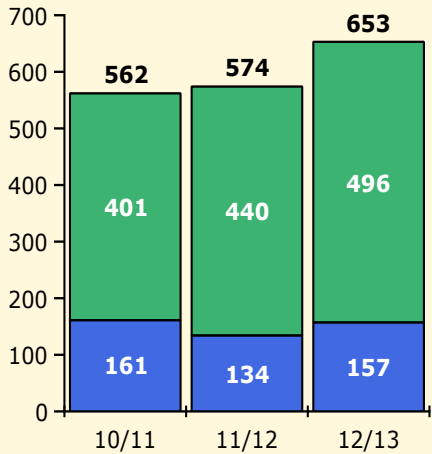

PINELLAS COUNTY SCHOOLS DISTRICT DISCIPLINE TRENDS

Incidents Total

Population and Discipline by:

Black Non Black