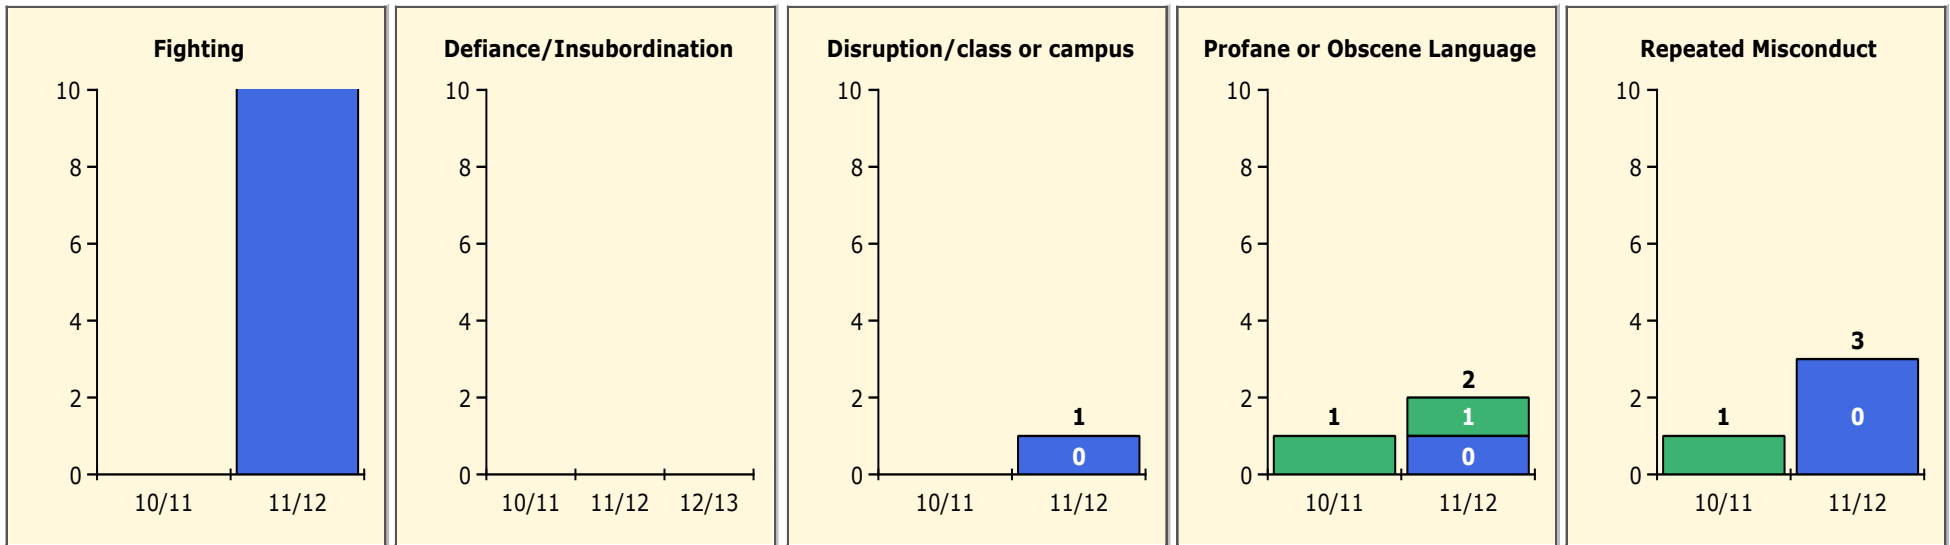

PINELLAS COUNTY SCHOOLS DISTRICT DISCIPLINE TRENDS

Incidents Total

Top 5 Out-of-School Suspensions

Black Non Black