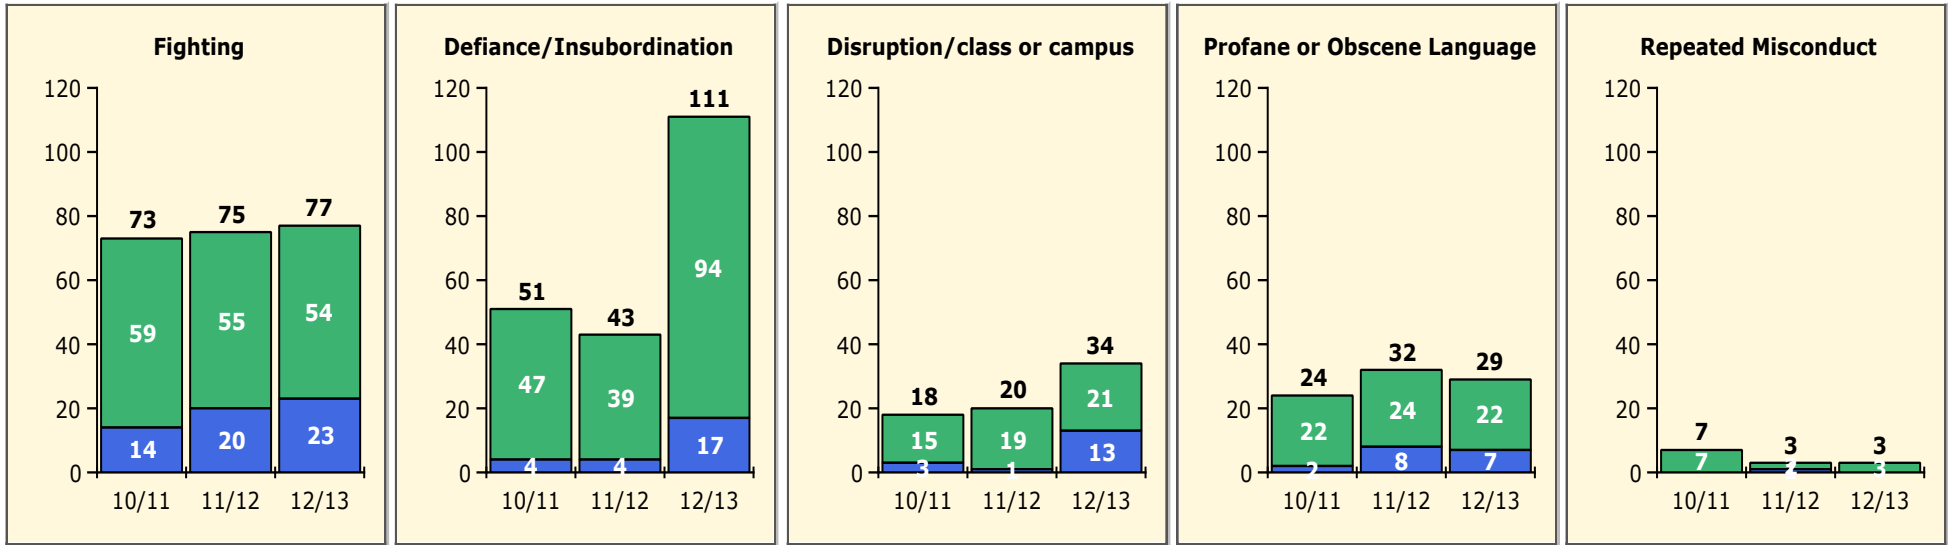

Incidents Total

Top 5 Out-of-School Suspensions

Black Non Black