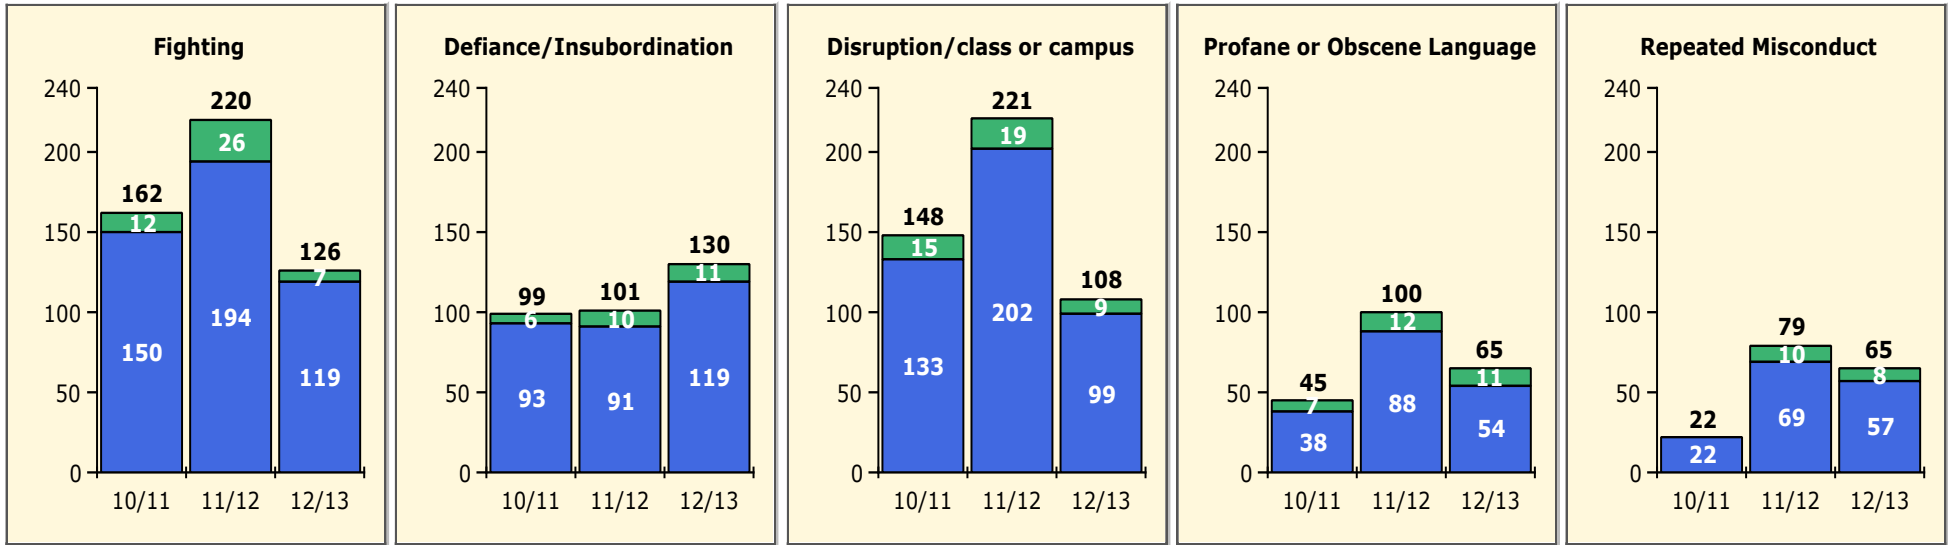

PINELLAS COUNTY SCHOOLS DISTRICT DISCIPLINE TRENDS

8/26/2013

Incidents Total

Top 5 Out-of-School Suspensions

Black Non Black