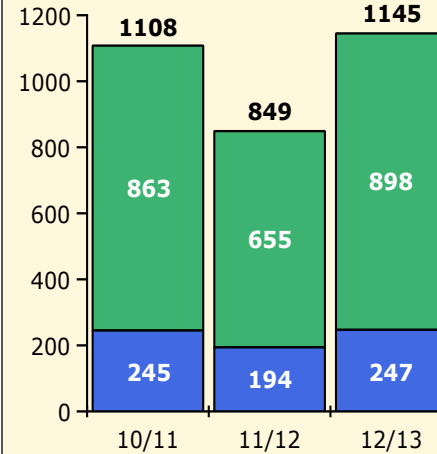

In-School Suspensions