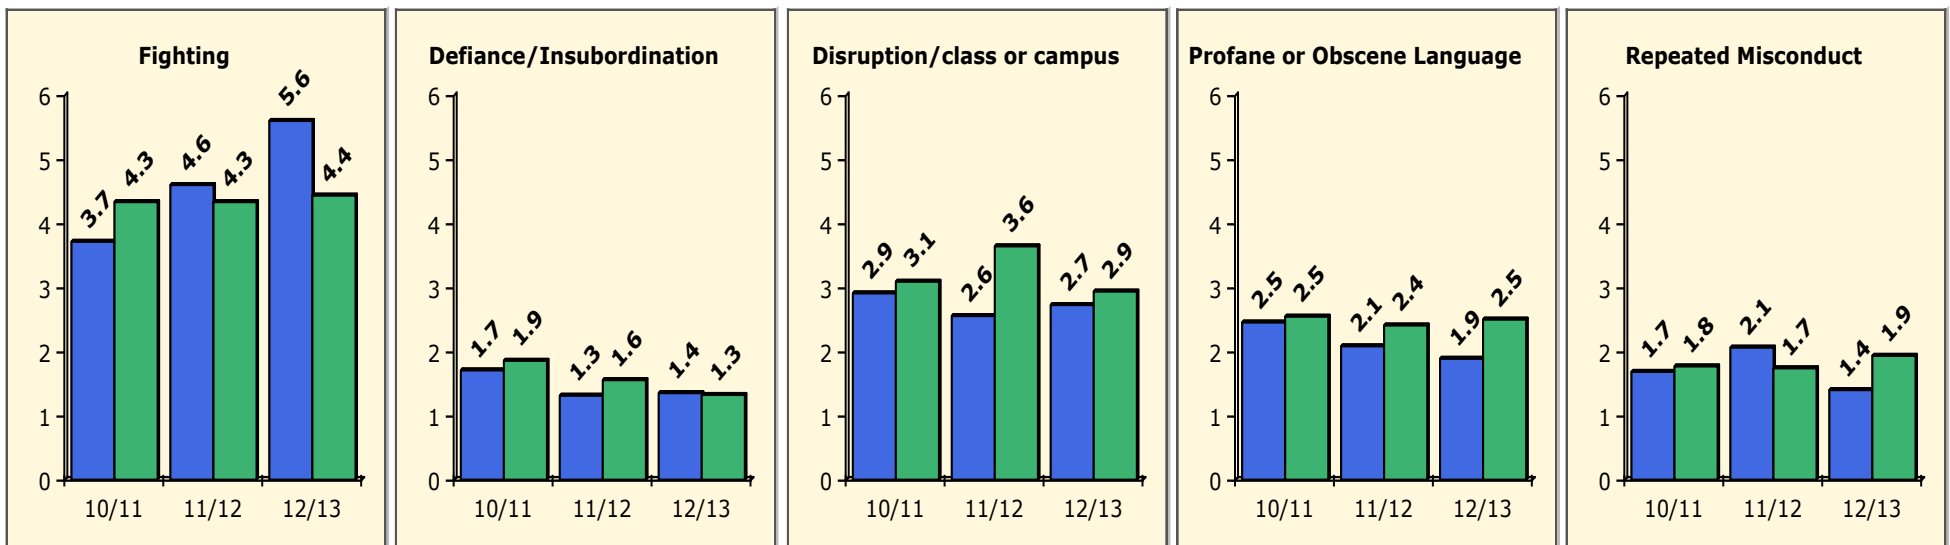

PINELLAS COUNTY SCHOOLS DISTRICT DISCIPLINE TRENDS

8/26/2013

Incidents Total

Population and Discipline by:

Black Non Black

Population and Discipline by:

Elem Mid High Other

PINELLAS COUNTY SCHOOLS DISTRICT DISCIPLINE TRENDS