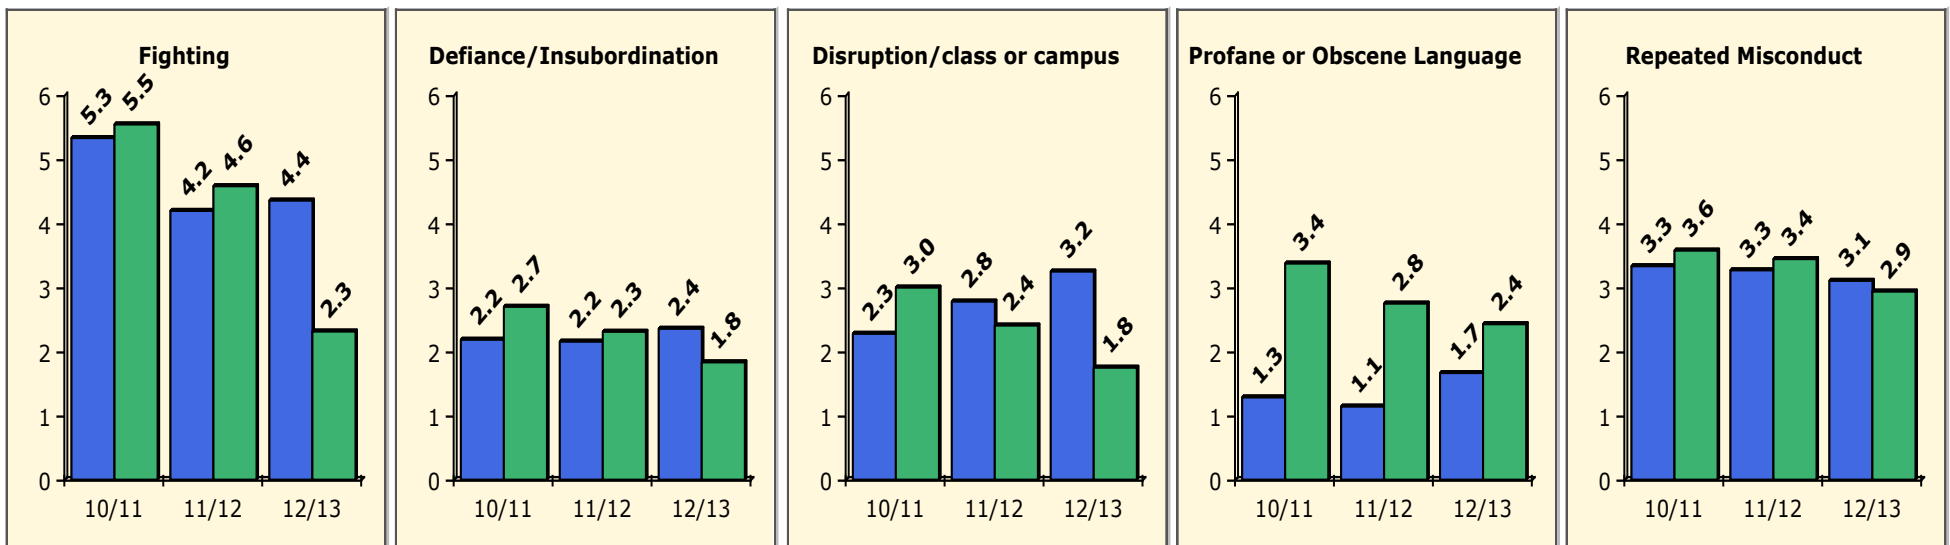

Top 5 Detail: Days Suspended

Black Non Black