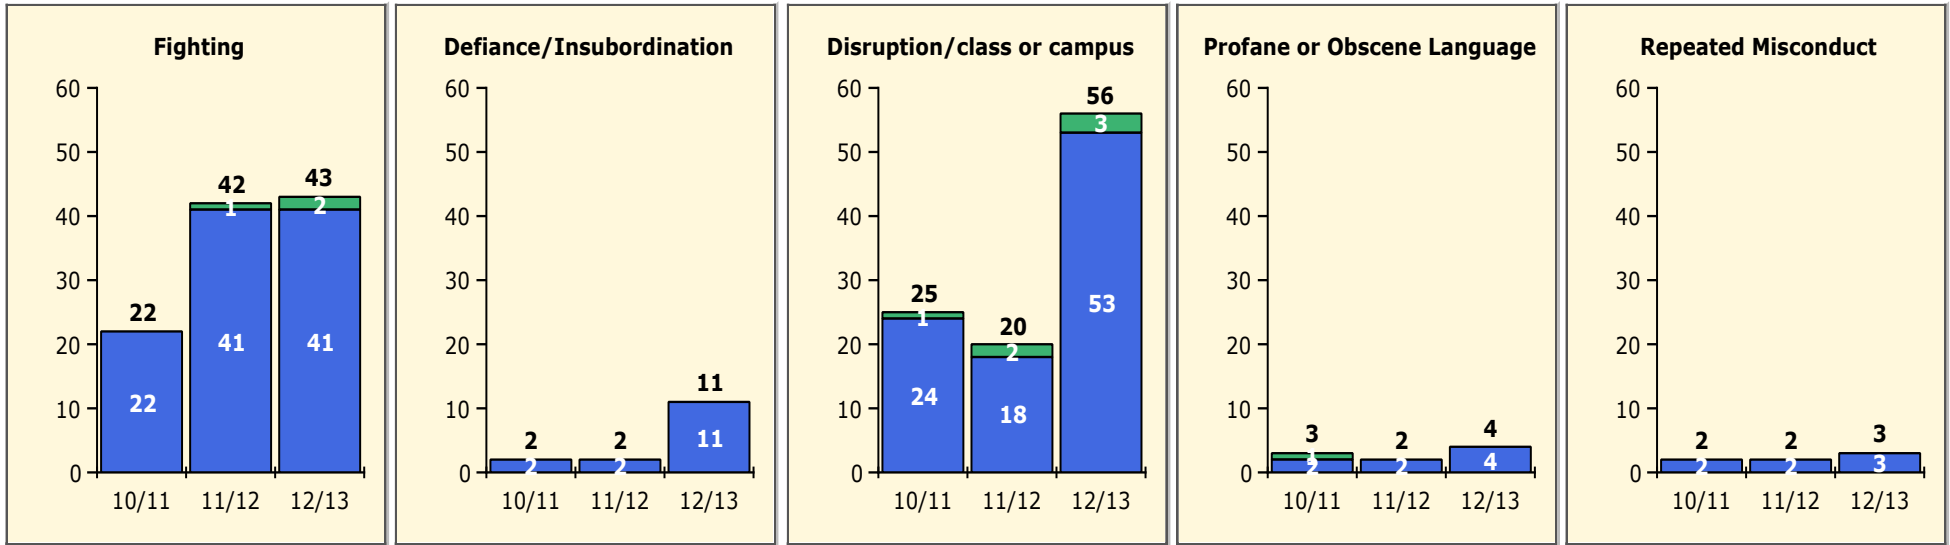

Incidents Total

Top 5 Out-of-School Suspensions

Black Non Black