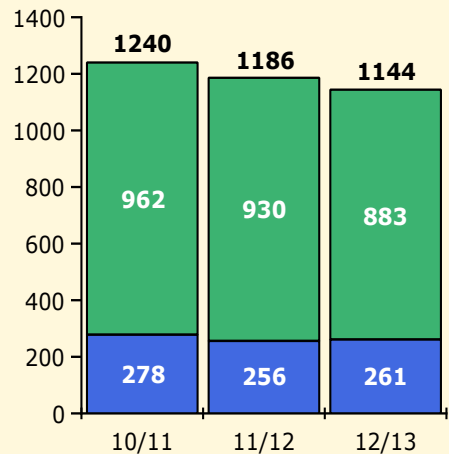

Black Non Black

Top 5 Detail: Days Suspended

Black Non Black

PINELLAS COUNTY SCHOOLS DISTRICT DISCIPLINE TRENDS

Incidents Total

Population and Discipline by:

Black Non Black

K-12 Student Population