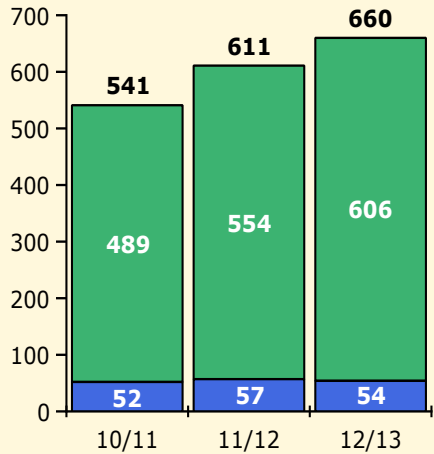

Black Non Black

Top 5 Detail: Days Suspended

Black Non Black

PINELLAS COUNTY SCHOOLS DISTRICT DISCIPLINE TRENDS

Incidents Total

Population and Discipline by:

Black Non Black

K-12 Student Population