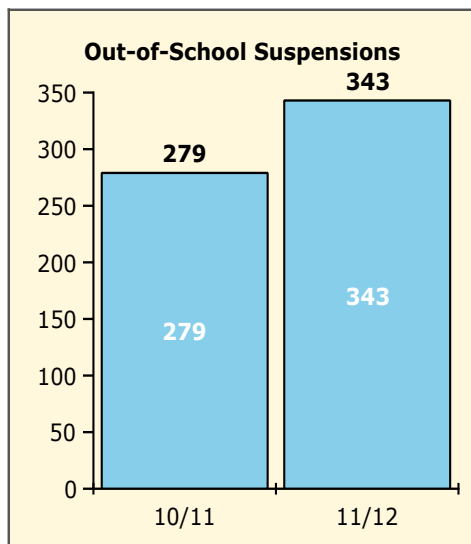

8/26/2013

Incidents Total

Population and Discipline by:

Black Non Black

Population and Discipline by:

Elem Mid High Other

PINELLAS COUNTY SCHOOLS DISTRICT DISCIPLINE TRENDS

Incidents Total