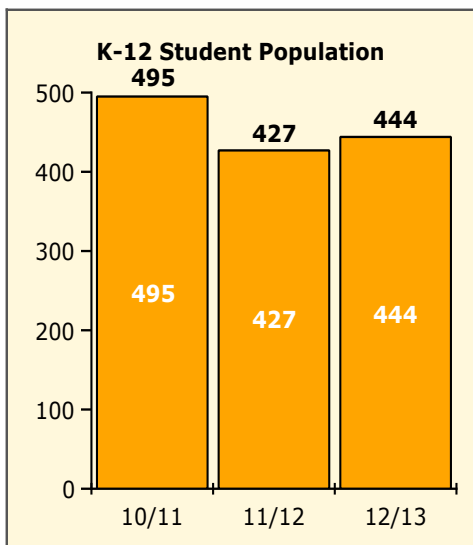

Top 5 Detail: Days Suspended

Black Non Black

PINELLAS COUNTY SCHOOLS DISTRICT DISCIPLINE TRENDS

Incidents Total

Population and Discipline by:

Black Non Black

Population and Discipline by:

Elem Mid High Other