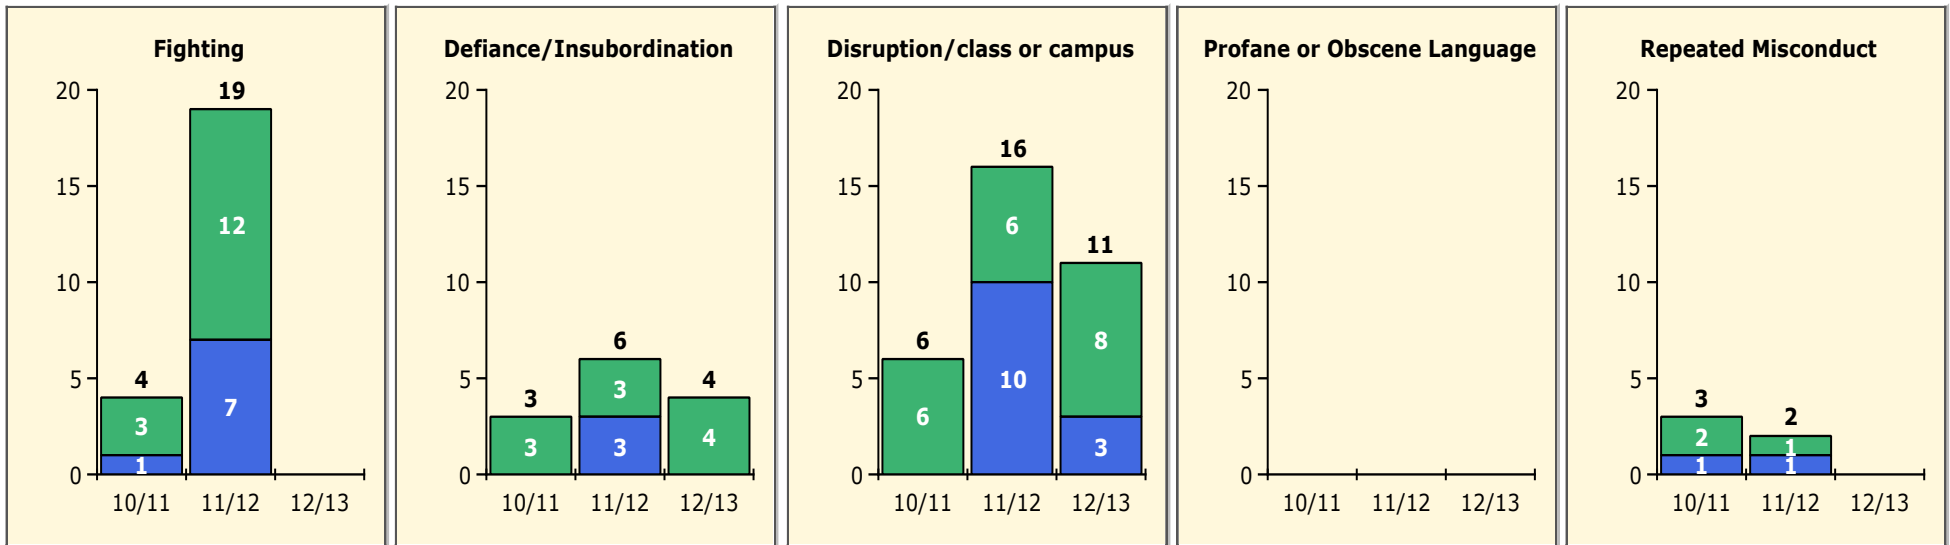

Incidents Total

Population and Discipline by:

Black Non Black

Population and Discipline by:

Elem Mid High Other

Incidents Total

Top 5 Out-of-School Suspensions

Black Non Black