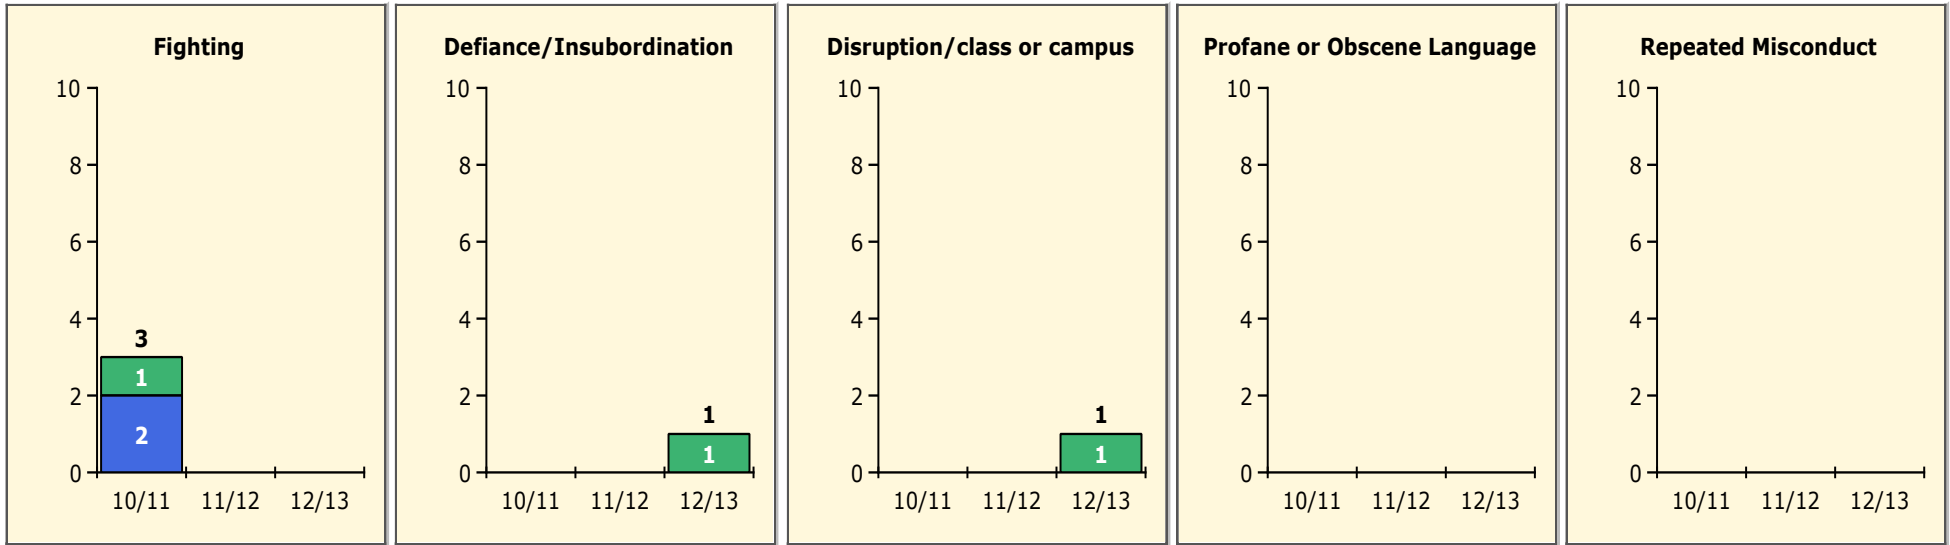

Incidents Total

Top 5 Out-of-School Suspensions

Black Non Black