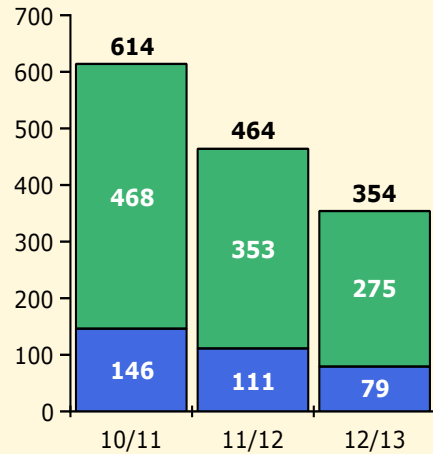

Out-of-School Suspensions