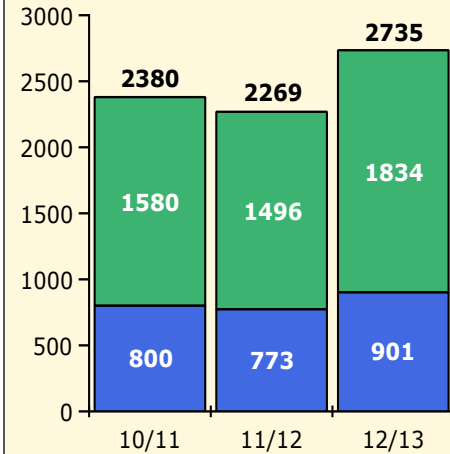

8/26/2013

Incidents Total

Population and Discipline by:

Black Non Black

K-12 Student Population

Out-of-School Suspensions

In-School Suspensions

Arrests