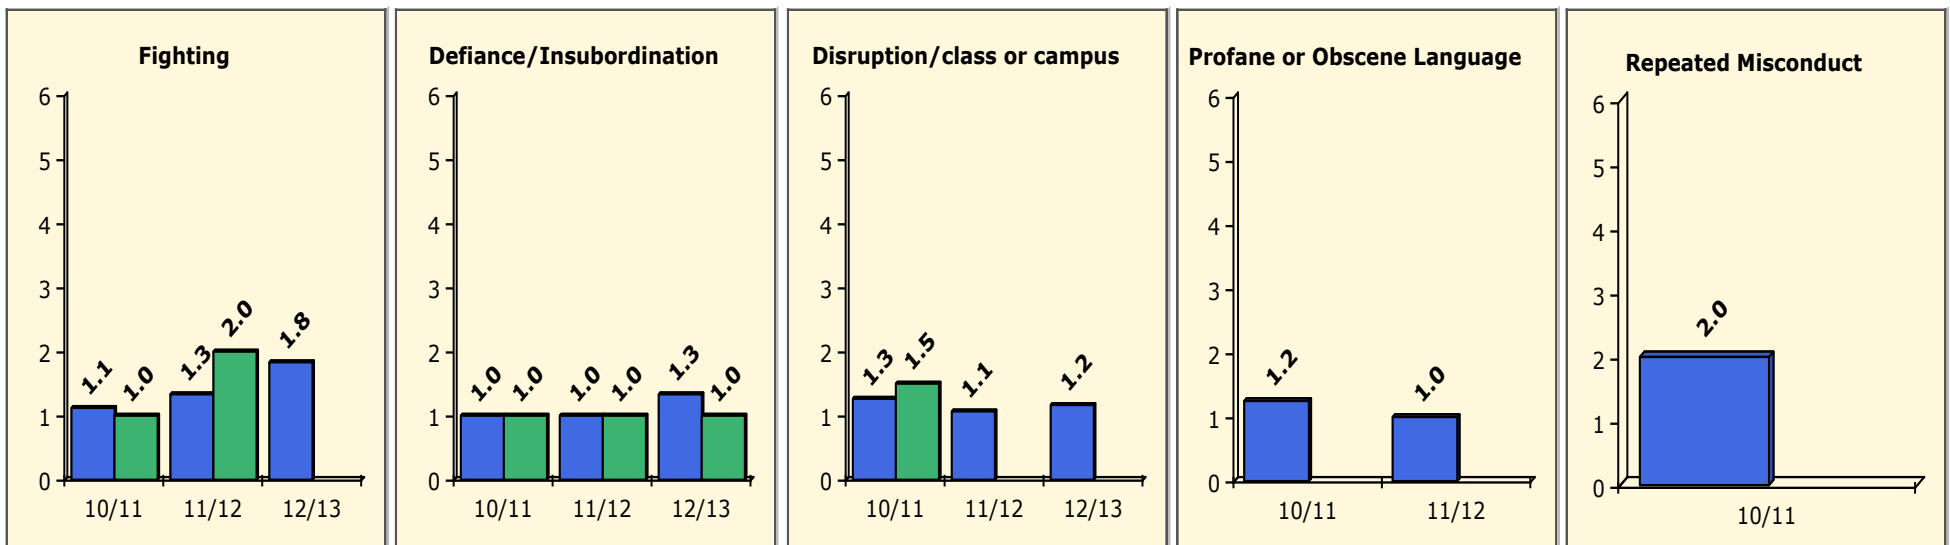

K-12 Student Population

Out-of-School Suspensions

In-School Suspensions

Arrests

Top 5 Detail: Days Suspended

Black Non Black