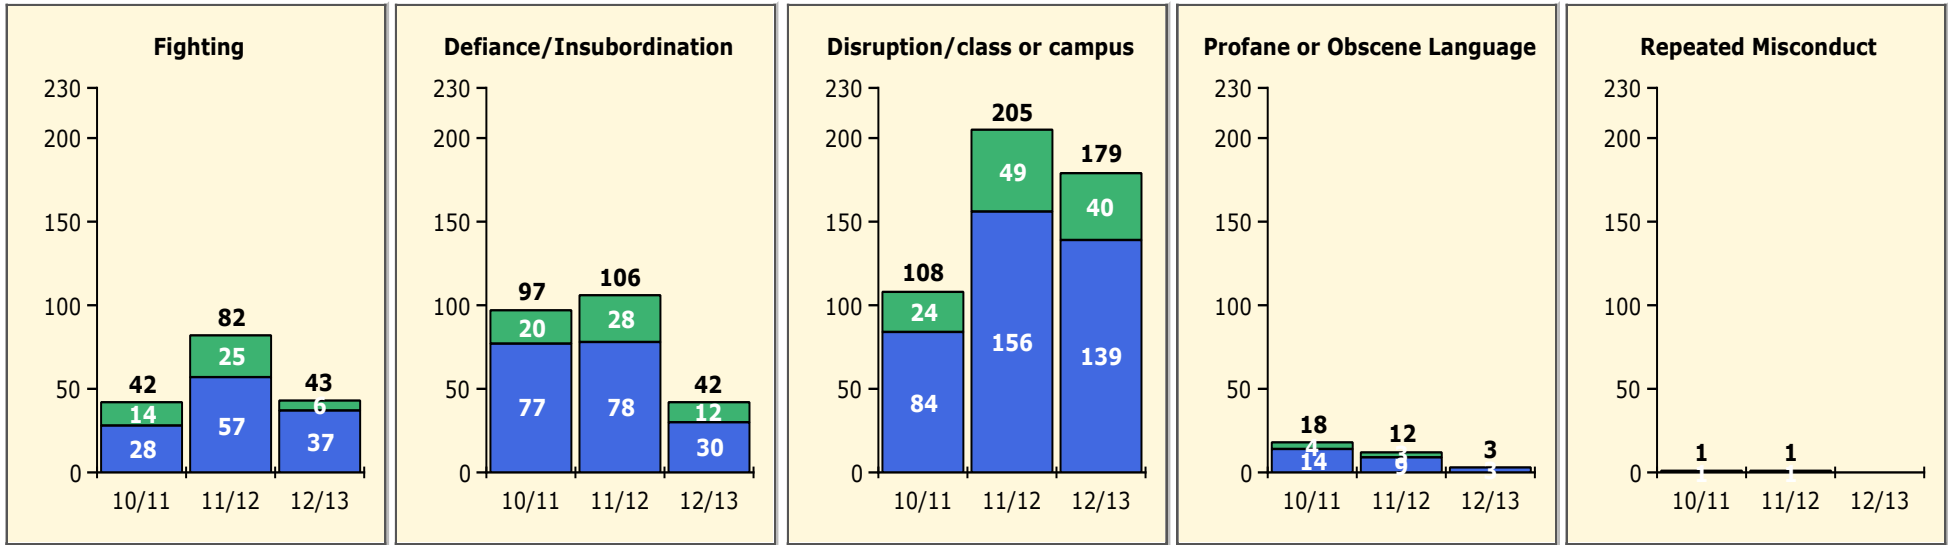

PINELLAS COUNTY SCHOOLS DISTRICT DISCIPLINE TRENDS

Incidents Total

Top 5 Out-of-School Suspensions

Black Non Black