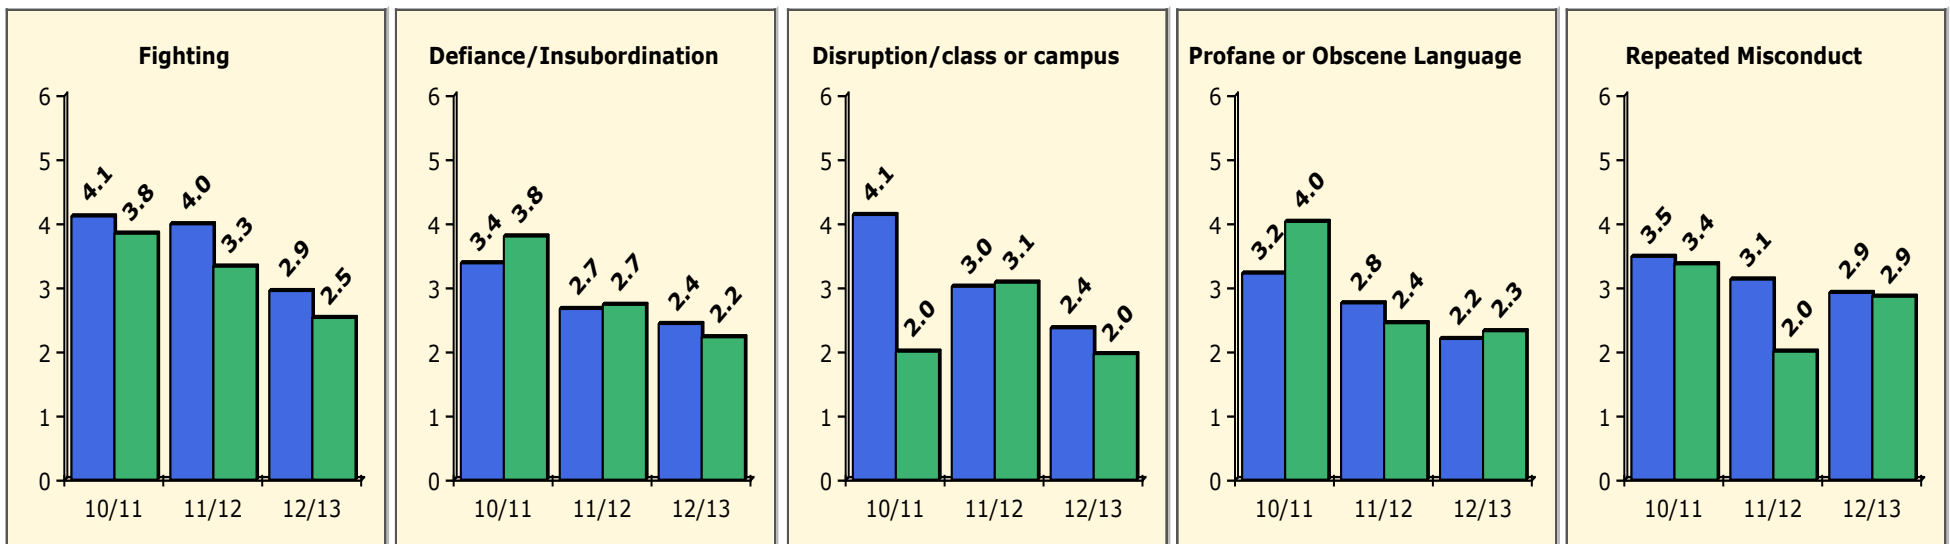

K-12 Student Population

Out-of-School Suspensions

In-School Suspensions

Arrests

Top 5 Detail: Days Suspended

Black Non Black