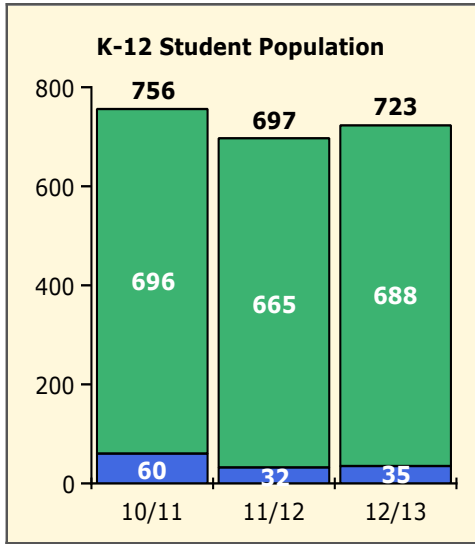

PINELLAS COUNTY SCHOOLS DISTRICT DISCIPLINE TRENDS

Incidents Total

Population and Discipline by:

Black Non Black

Population and Discipline by:

Elem Mid High Other