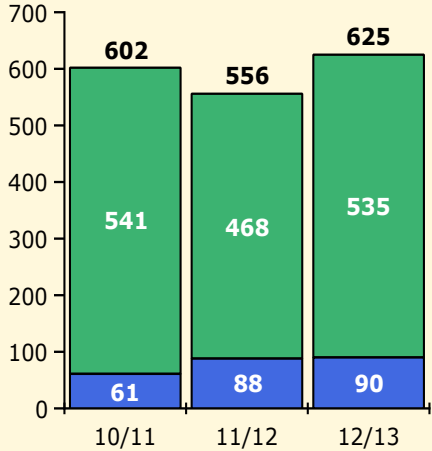

Black Non Black

Top 5 Detail: Days Suspended

Black Non Black

PINELLAS COUNTY SCHOOLS DISTRICT DISCIPLINE TRENDS

Incidents Total

Population and Discipline by:

Black Non Black

K-12 Student Population