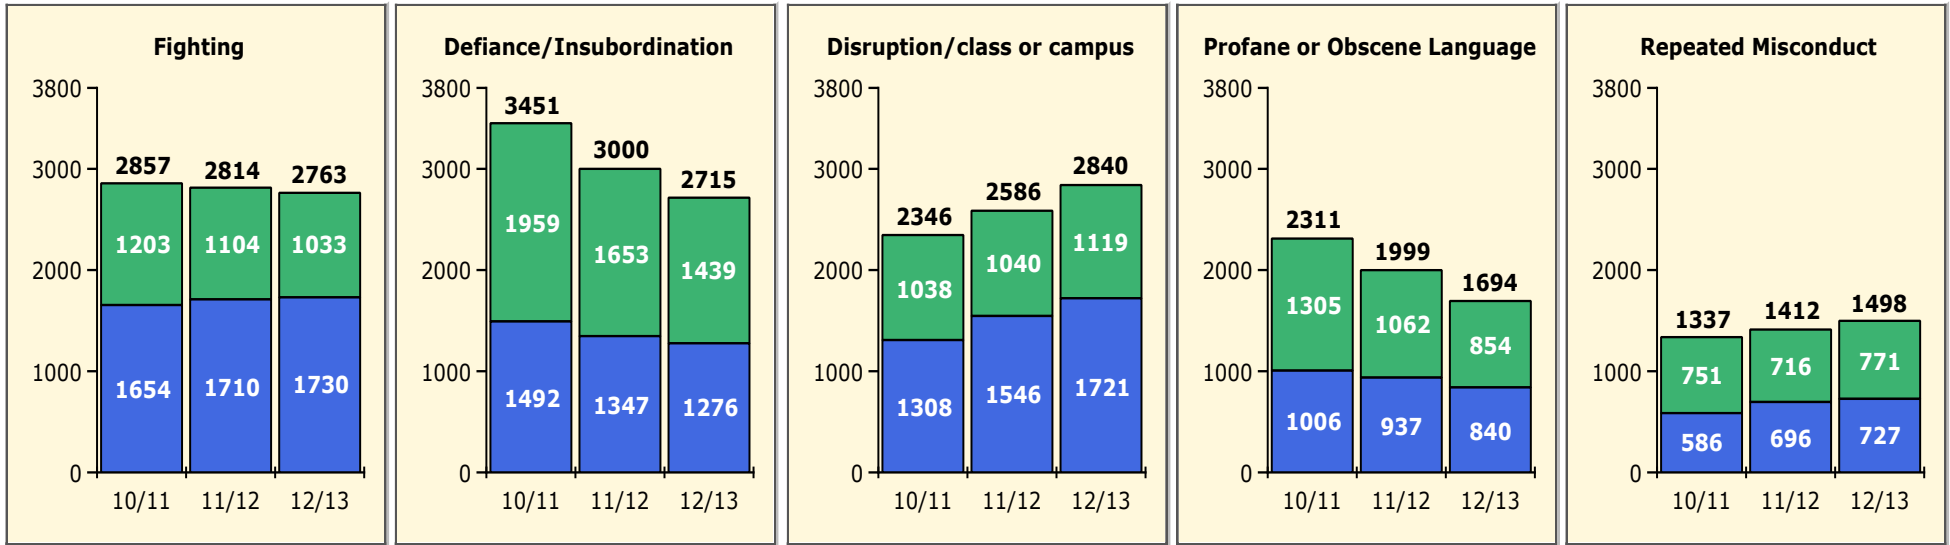

PINELLAS COUNTY SCHOOLS DISTRICT DISCIPLINE TRENDS

Incidents Total

Top 5 Out-of-School Suspensions

Black Non Black