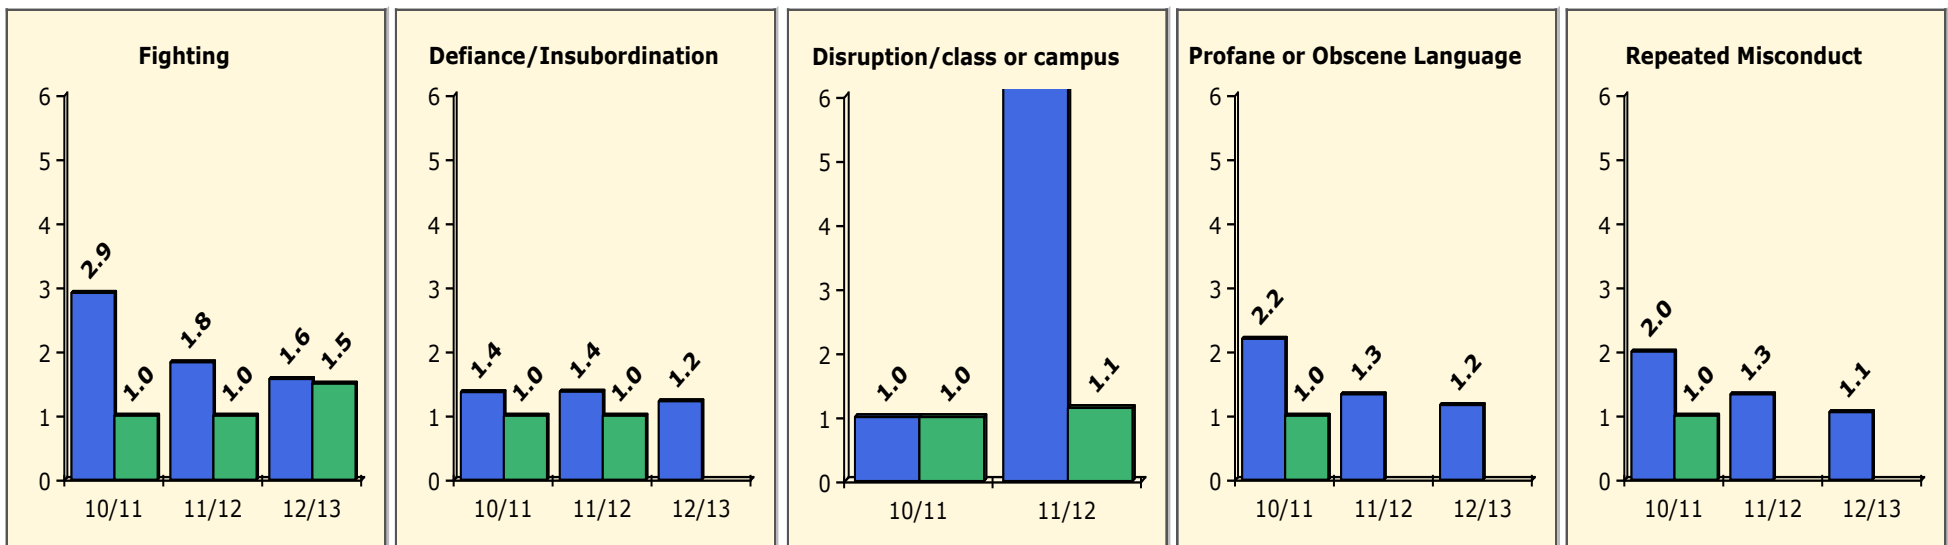

PINELLAS COUNTY SCHOOLS DISTRICT DISCIPLINE TRENDS

8/26/2013

Incidents Total

Top 5 Out-of-School Suspensions

Black Non Black

Top 5 Detail: Days Suspended

Black Non Black

PINELLAS COUNTY SCHOOLS DISTRICT DISCIPLINE TRENDS