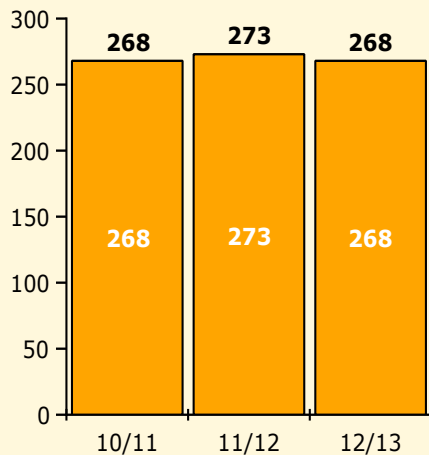

K-12 Student Population