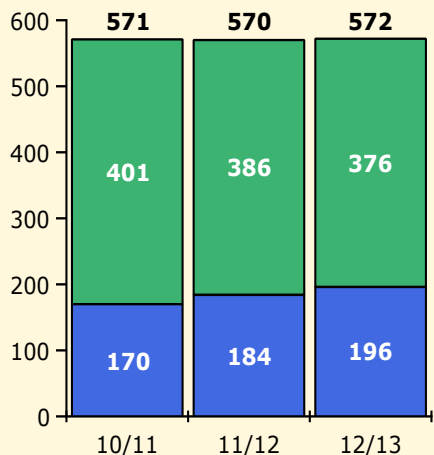

Top 5 Detail: Days Suspended

Black Non Black

PINELLAS COUNTY SCHOOLS DISTRICT DISCIPLINE TRENDS

Incidents Total

Population and Discipline by:

Black Non Black

K-12 Student Population

Out-of-School Suspensions