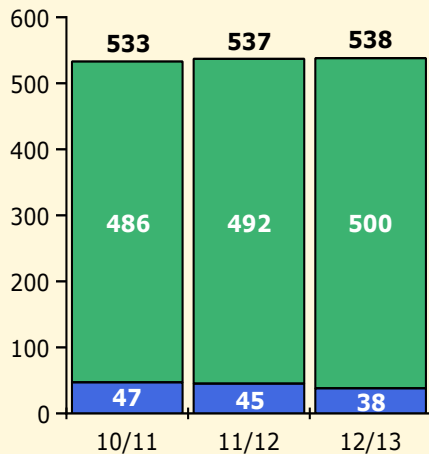

PINELLAS COUNTY SCHOOLS DISTRICT DISCIPLINE TRENDS

Incidents Total

Population and Discipline by:

Black Non Black