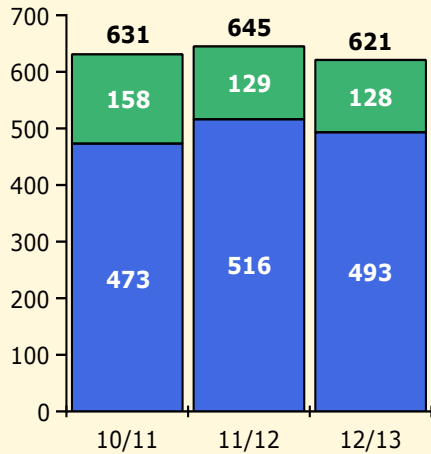

Top 5 Detail: Days Suspended

Black Non Black

PINELLAS COUNTY SCHOOLS DISTRICT DISCIPLINE TRENDS

Incidents Total

Population and Discipline by:

Black Non Black

K-12 Student Population

Out-of-School Suspensions