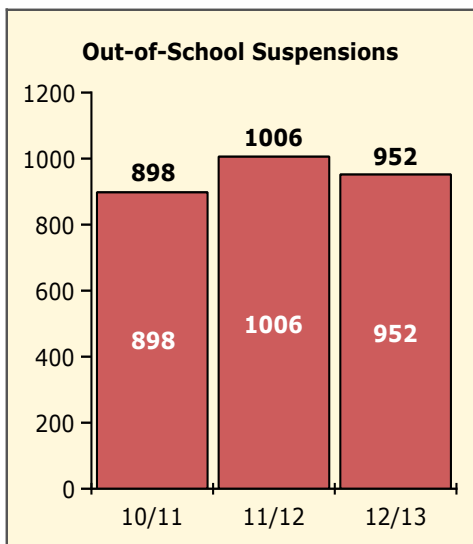

PINELLAS COUNTY SCHOOLS DISTRICT DISCIPLINE TRENDS

8/26/2013

Incidents Total

Population and Discipline by:

Black Non Black

Population and Discipline by:

Elem Mid High Other