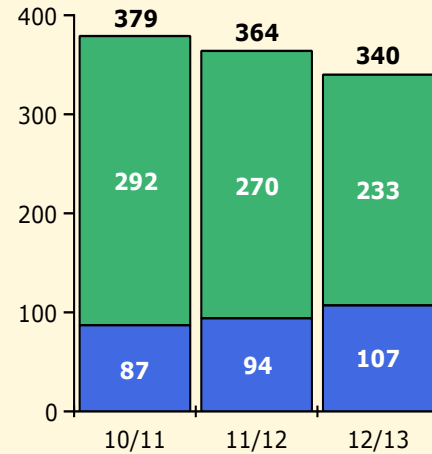

PINELLAS COUNTY SCHOOLS DISTRICT DISCIPLINE TRENDS

8/26/2013

Incidents Total

Population and Discipline by:

Black Non Black

K-12 Student Population

Out-of-School Suspensions

In-School Suspensions