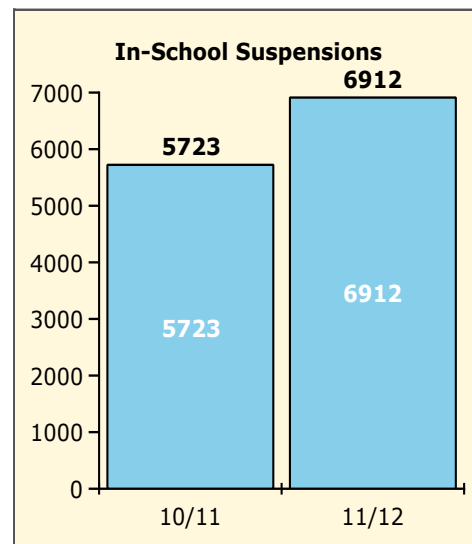

8/26/2013

Incidents Total

Population and Discipline by:

Black Non Black

Population and Discipline by:

Elem Mid High Other

PINELLAS COUNTY SCHOOLS DISTRICT DISCIPLINE TRENDS

Incidents Total