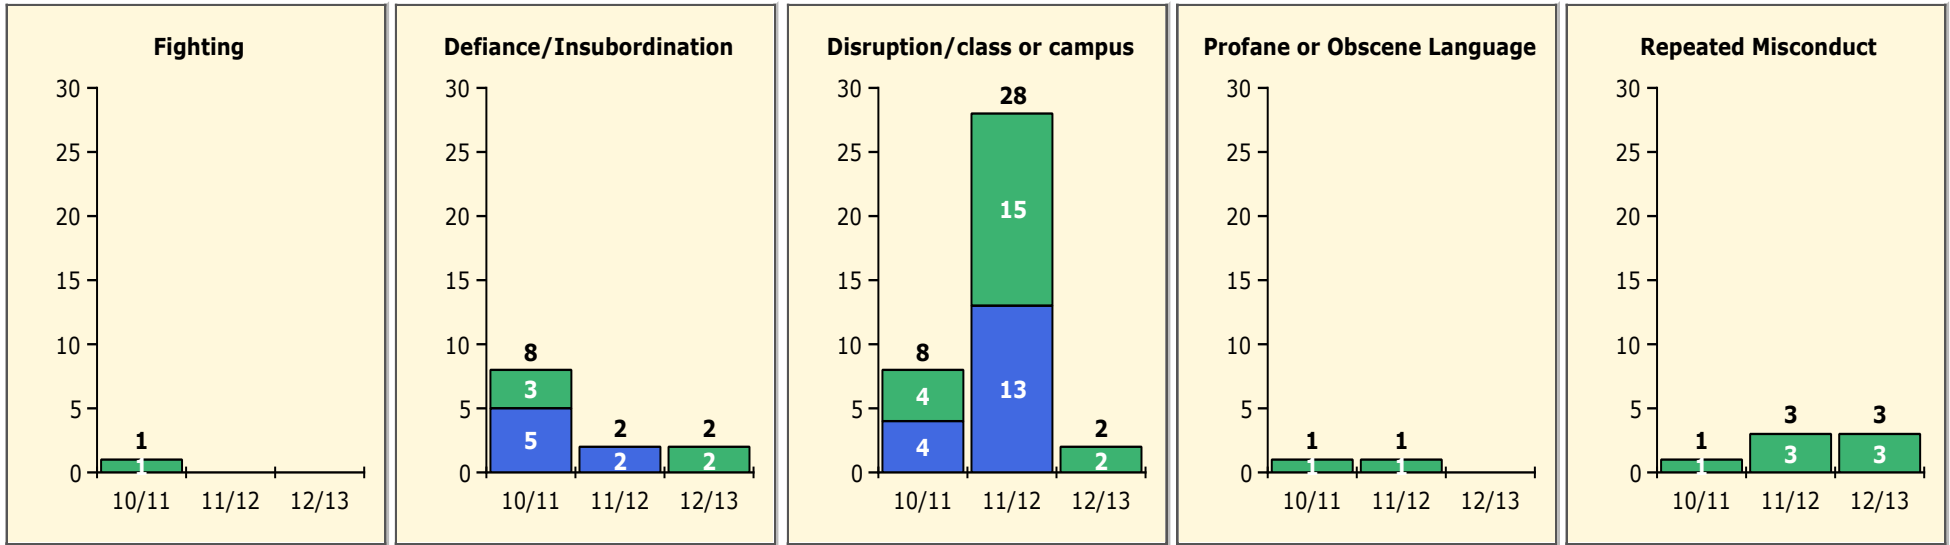

PINELLAS COUNTY SCHOOLS DISTRICT DISCIPLINE TRENDS

8/26/2013

Incidents Total

Top 5 Out-of-School Suspensions

Black Non Black