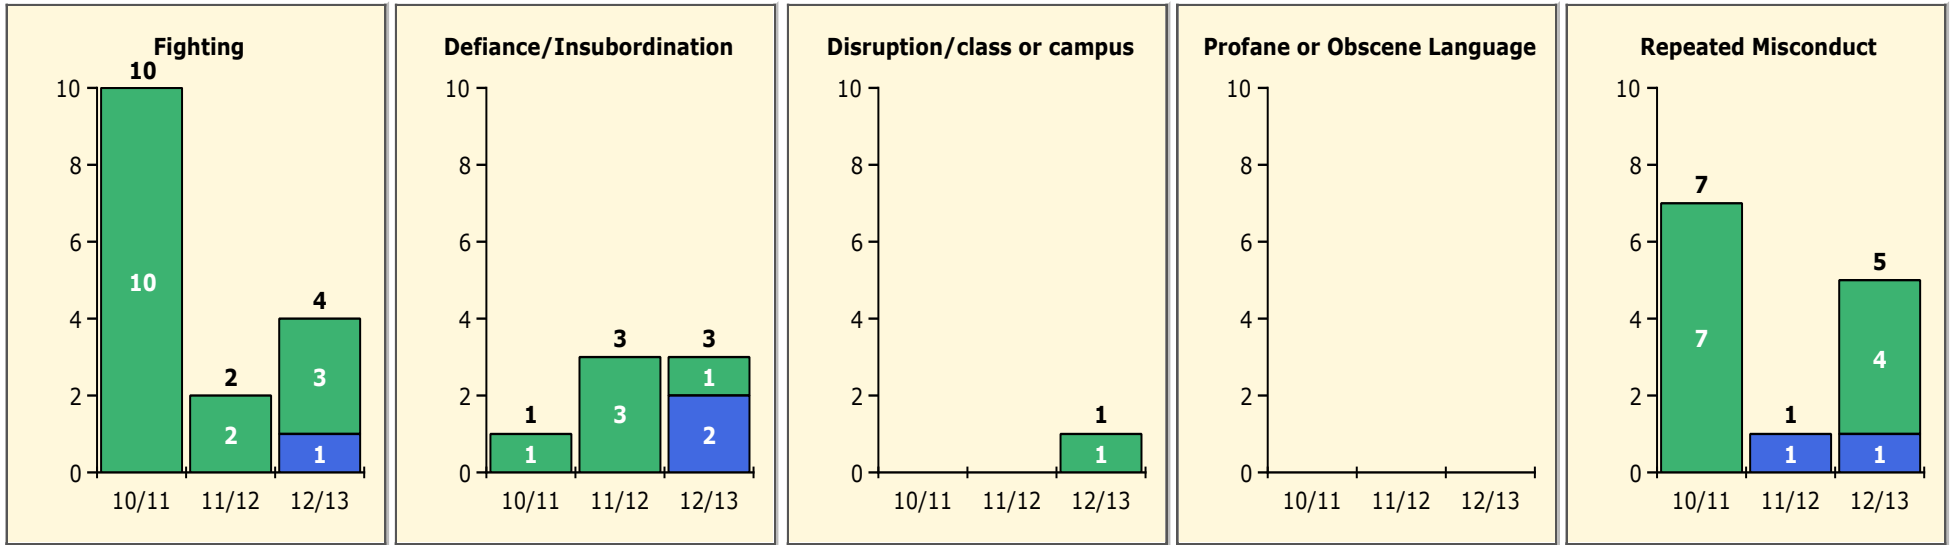

Top 5 Detail: Days Suspended

Black Non Black

PINELLAS COUNTY SCHOOLS DISTRICT DISCIPLINE TRENDS

Incidents Total

Population and Discipline by:

Black Non Black

K-12 Student Population

Out-of-School Suspensions