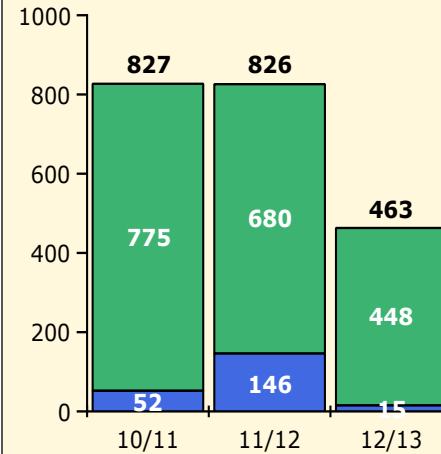

8/26/2013

Incidents Total

Population and Discipline by:

Black Non Black

K-12 Student Population

Out-of-School Suspensions

In-School Suspensions

Arrests