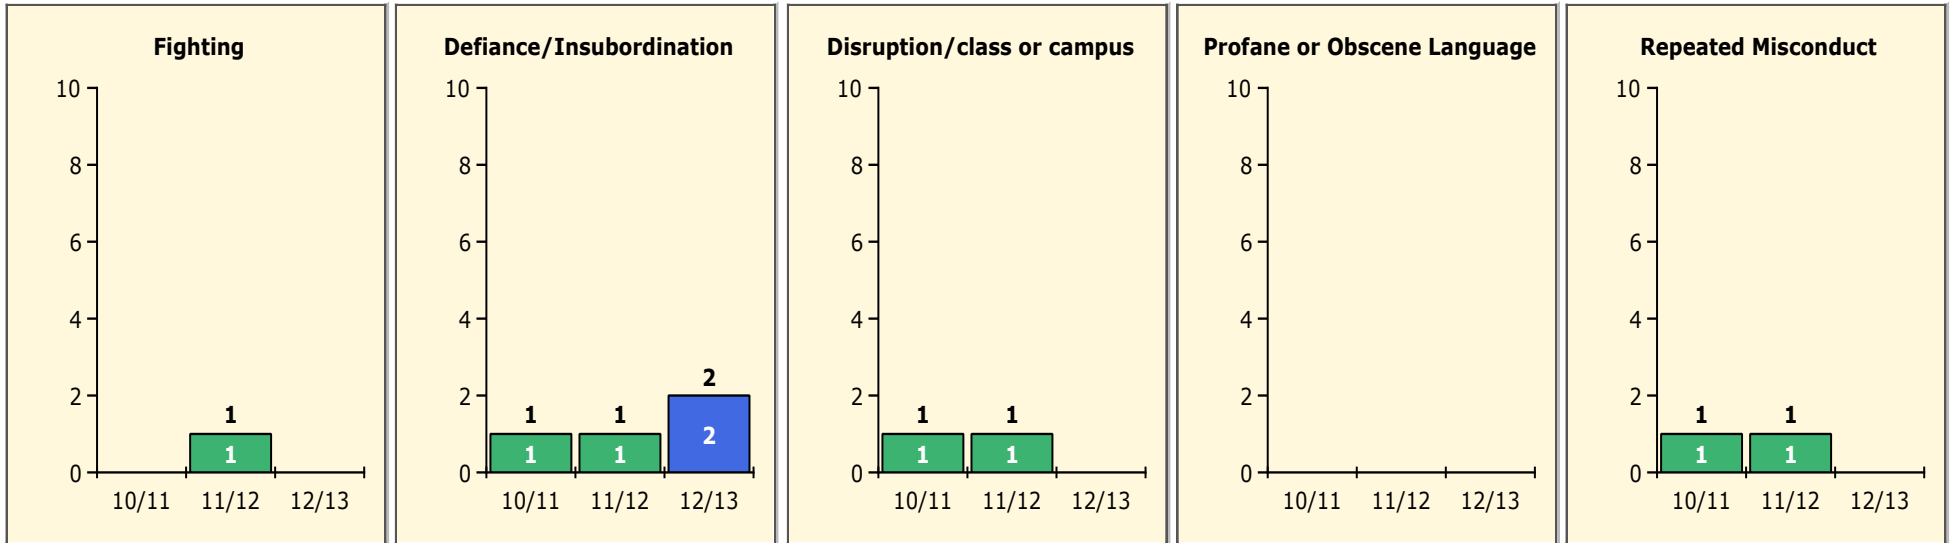

Population and Discipline by:

Black Non Black

Population and Discipline by:

Elem Mid High Other

Incidents Total

Top 5 Out-of-School Suspensions

Black Non Black

Top 5 Detail: Days Suspended