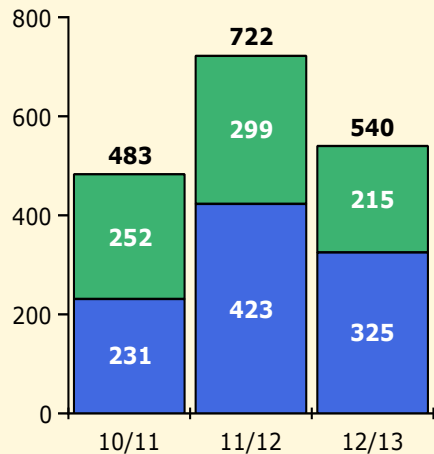

PINELLAS COUNTY SCHOOLS DISTRICT DISCIPLINE TRENDS

Incidents Total

Population and Discipline by:

Black Non Black

Population and Discipline by:

Elem Mid High Other