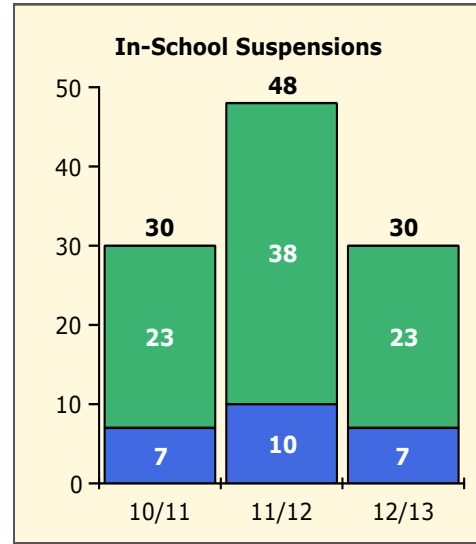

PINELLAS COUNTY SCHOOLS DISTRICT DISCIPLINE TRENDS

Incidents Total

Population and Discipline by:

Black Non Black

Population and Discipline by:

Elem Mid High Other