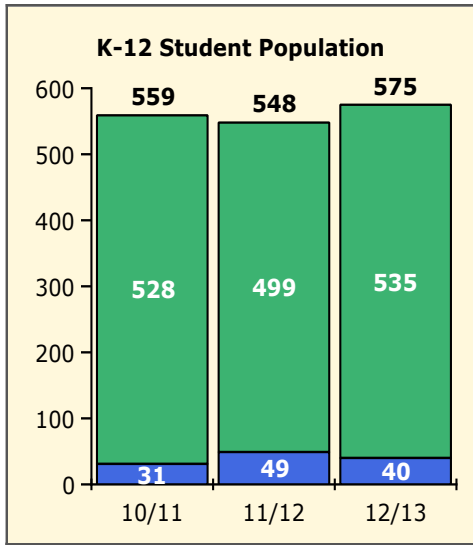

Black Non Black

PINELLAS COUNTY SCHOOLS DISTRICT DISCIPLINE TRENDS

8/26/2013

Incidents Total

Population and Discipline by:

Black Non Black

Population and Discipline by:

Elem Mid High Other