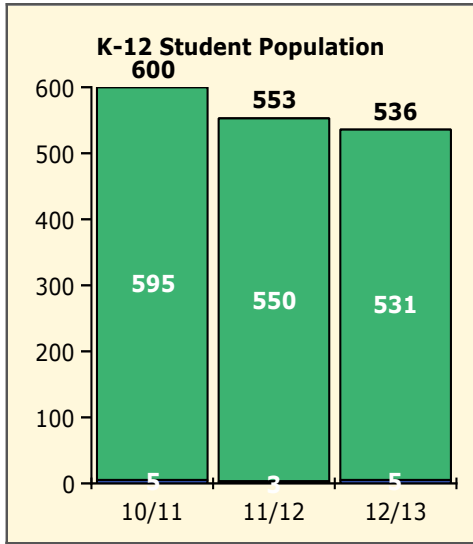

Top 5 Detail: Days Suspended

Black Non Black

PINELLAS COUNTY SCHOOLS DISTRICT DISCIPLINE TRENDS

8/26/2013

Incidents Total

Population and Discipline by:

Black Non Black

Population and Discipline by: