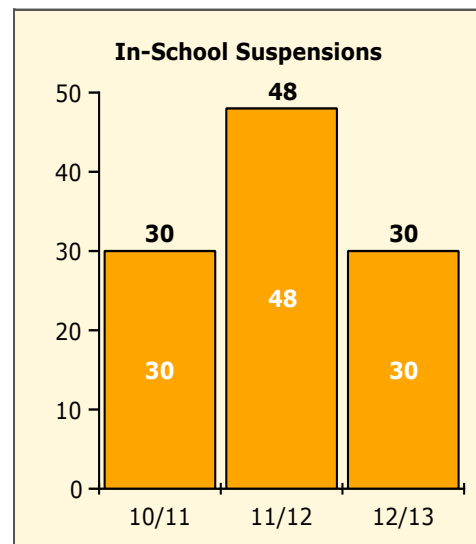

PINELLAS COUNTY SCHOOLS DISTRICT DISCIPLINE TRENDS

Incidents Total

Population and Discipline by:

Black Non Black

Population and Discipline by:

Elem Mid High Other