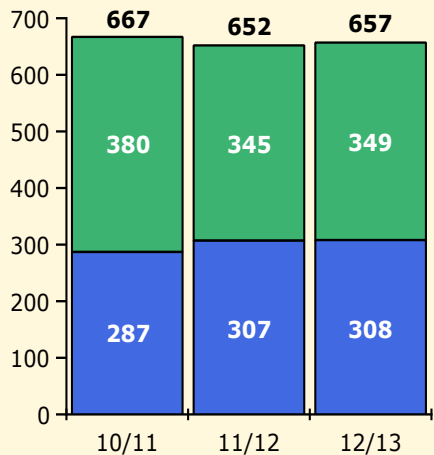

PINELLAS COUNTY SCHOOLS DISTRICT DISCIPLINE TRENDS

Incidents Total

Population and Discipline by:

Black Non Black