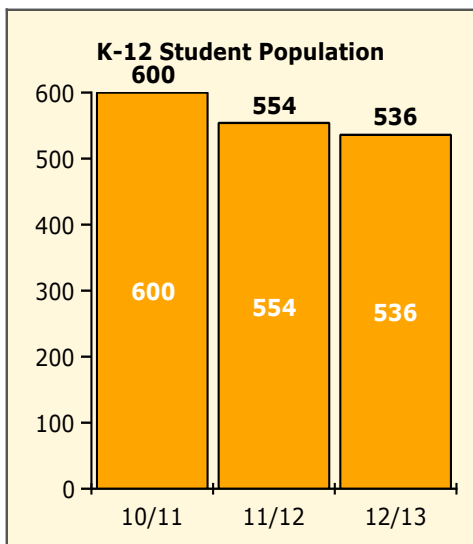

PINELLAS COUNTY SCHOOLS DISTRICT DISCIPLINE TRENDS

8/26/2013

Incidents Total

Population and Discipline by:

Black Non Black

Population and Discipline by:

Elem Mid High Other