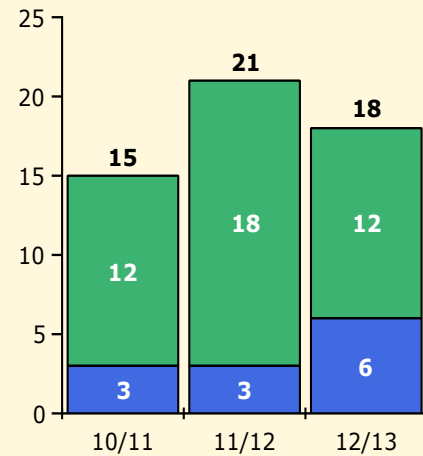

In-School Suspensions