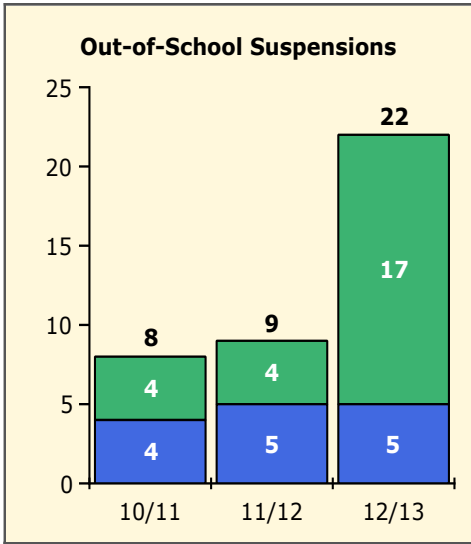

Population and Discipline by:

Black Non Black

Population and Discipline by:

Elem Mid High Other

Incidents Total

Top 5 Out-of-School Suspensions

Black Non Black

Top 5 Detail: Days Suspended