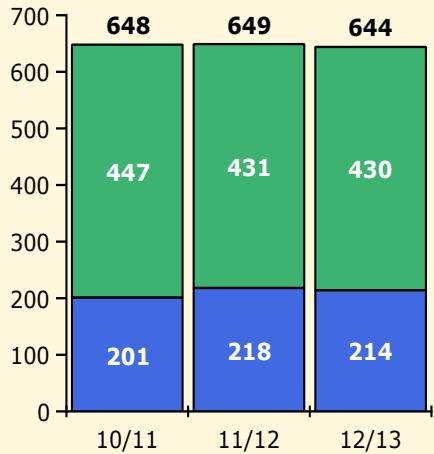

PINELLAS COUNTY SCHOOLS DISTRICT DISCIPLINE TRENDS

Incidents Total

Population and Discipline by:

Black Non Black

K-12 Student Population