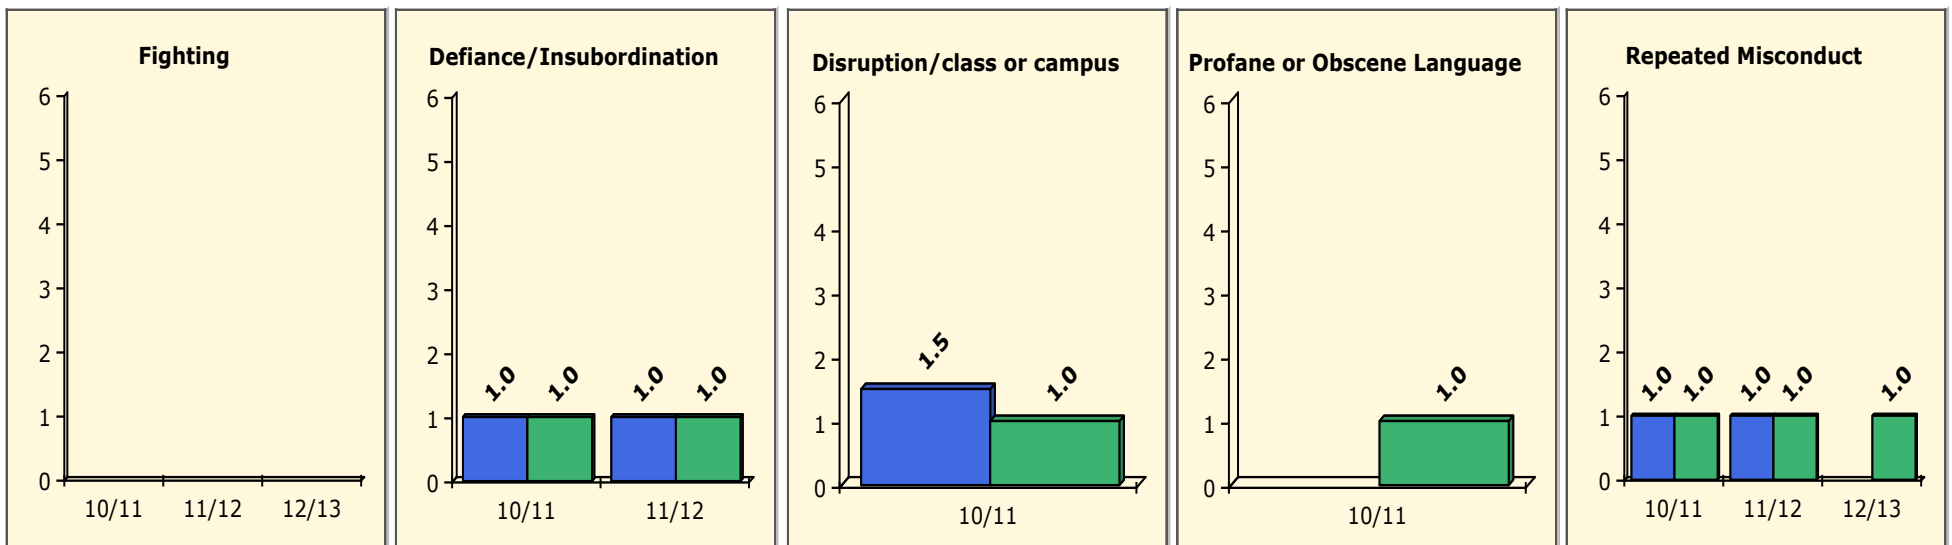

Population and Discipline by:

Elem Mid High Other

Incidents Total

Top 5 Out-of-School Suspensions

Black Non Black

Top 5 Detail: Days Suspended

Black Non Black

PINELLAS COUNTY SCHOOLS DISTRICT DISCIPLINE TRENDS