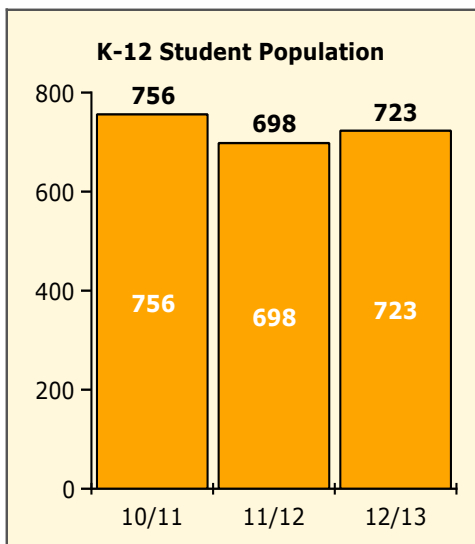

PINELLAS COUNTY SCHOOLS DISTRICT DISCIPLINE TRENDS

Incidents Total

Population and Discipline by:

Black Non Black

Population and Discipline by:

Elem Mid High Other