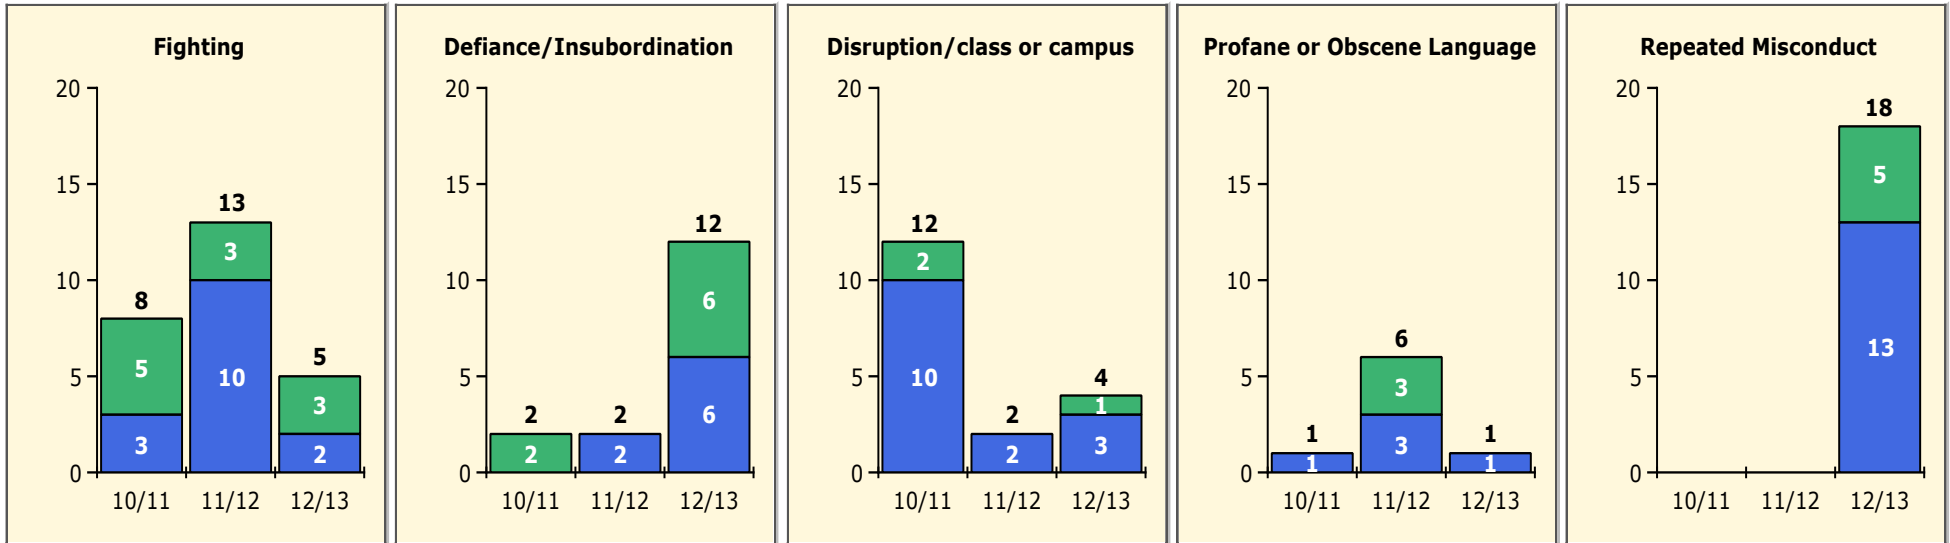

Black Non Black

Top 5 Detail: Days Suspended

Black Non Black

PINELLAS COUNTY SCHOOLS DISTRICT DISCIPLINE TRENDS

Incidents Total

Population and Discipline by:

Black Non Black

K-12 Student Population