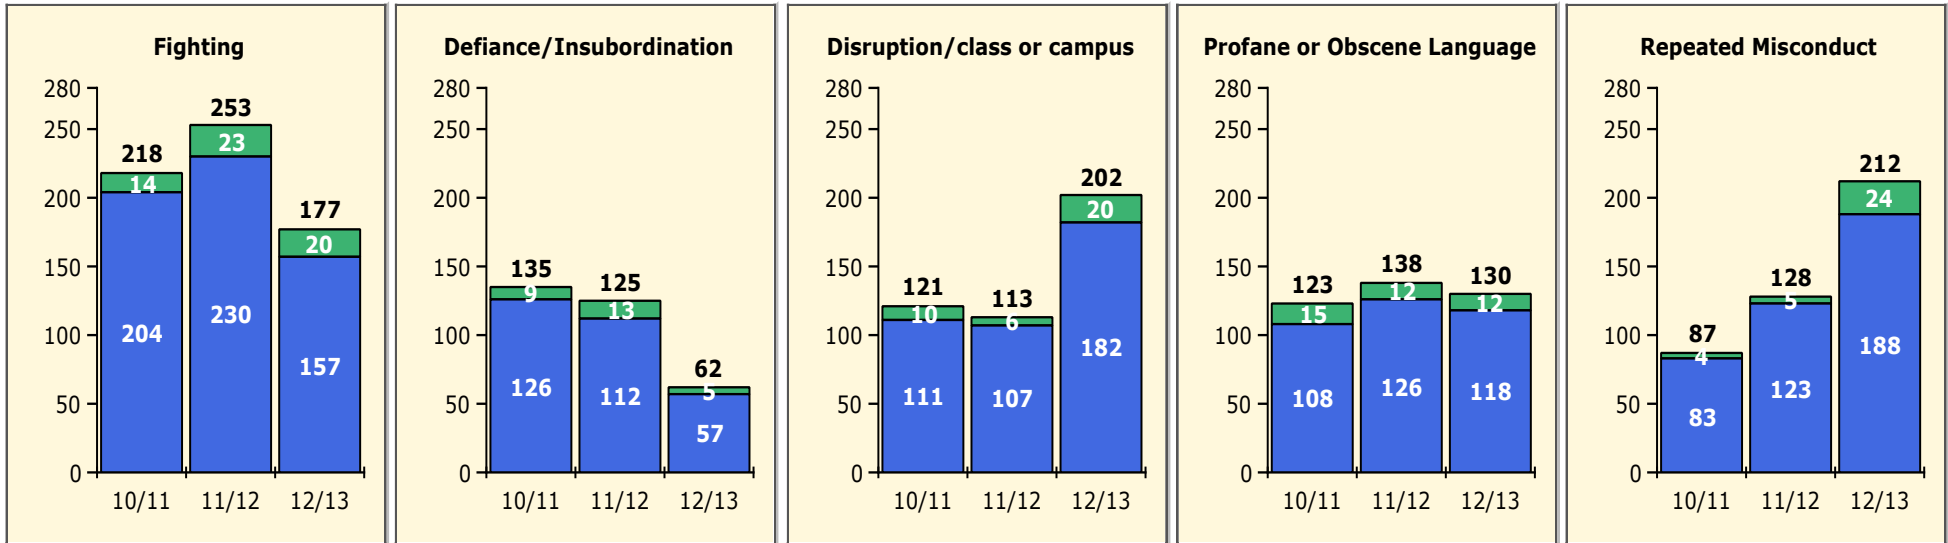

Population and Discipline by:

Elem Mid High Other

PINELLAS COUNTY SCHOOLS DISTRICT DISCIPLINE TRENDS

Incidents Total

Top 5 Out-of-School Suspensions

Black Non Black

Top 5 Detail: Days Suspended

Black Non Black