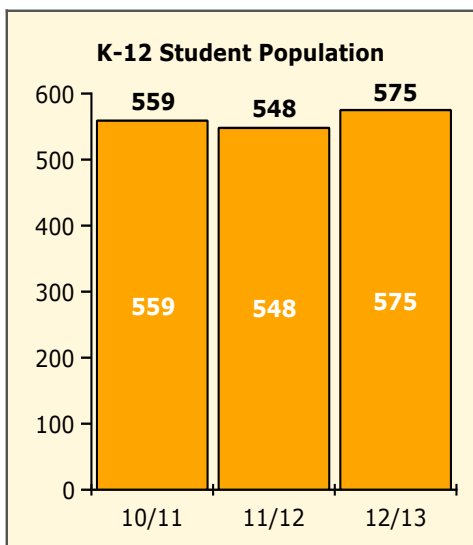

Black Non Black

PINELLAS COUNTY SCHOOLS DISTRICT DISCIPLINE TRENDS

8/26/2013

Incidents Total

Population and Discipline by:

Black Non Black

Population and Discipline by:

Elem Mid High Other