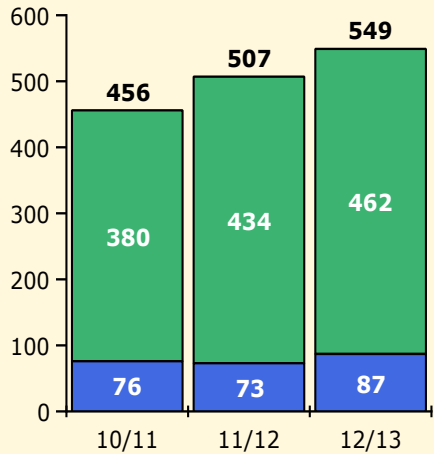

PINELLAS COUNTY SCHOOLS DISTRICT DISCIPLINE TRENDS

Incidents Total

Population and Discipline by:

Black Non Black