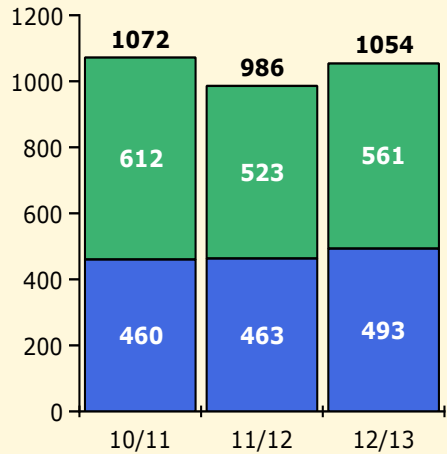

PINELLAS COUNTY SCHOOLS DISTRICT DISCIPLINE TRENDS

8/26/2013

Incidents Total

Population and Discipline by:

Black Non Black

K-12 Student Population