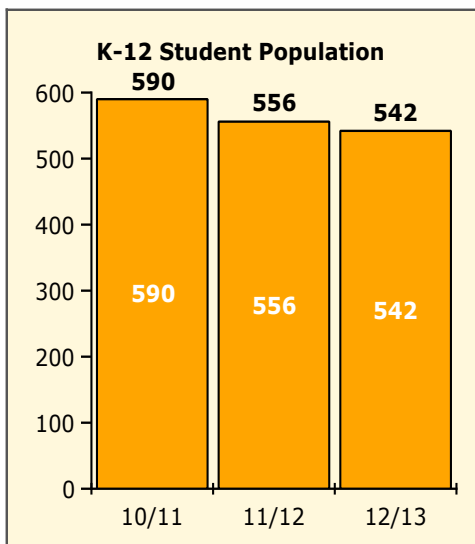

Incidents Total

Population and Discipline by:

Black Non Black

Population and Discipline by:

Elem Mid High Other

Incidents Total

Top 5 Out-of-School Suspensions

Black Non Black