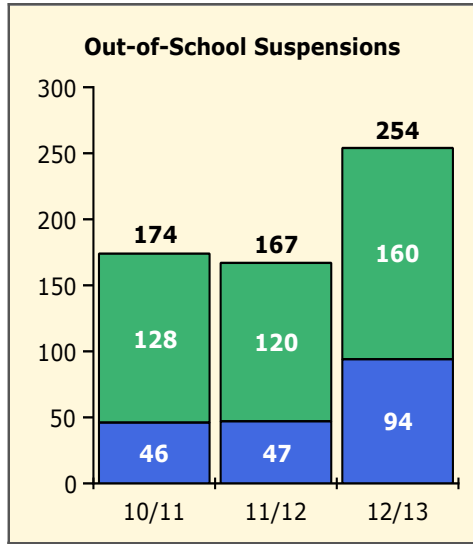

PINELLAS COUNTY SCHOOLS DISTRICT DISCIPLINE TRENDS

8/26/2013

Incidents Total

Population and Discipline by:

Black Non Black

Population and Discipline by:

Elem Mid High Other