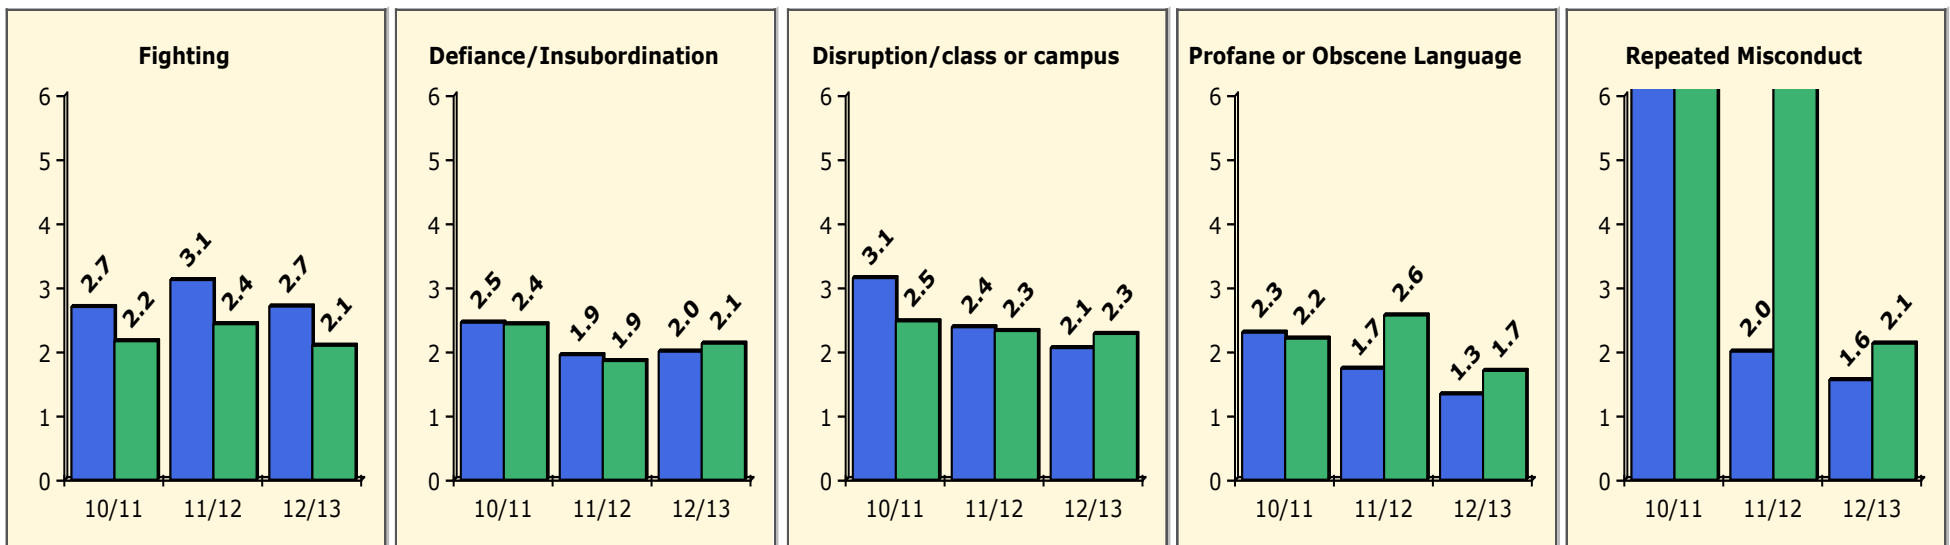

K-12 Student Population

Out-of-School Suspensions

In-School Suspensions

Arrests

Top 5 Detail: Days Suspended

Black Non Black