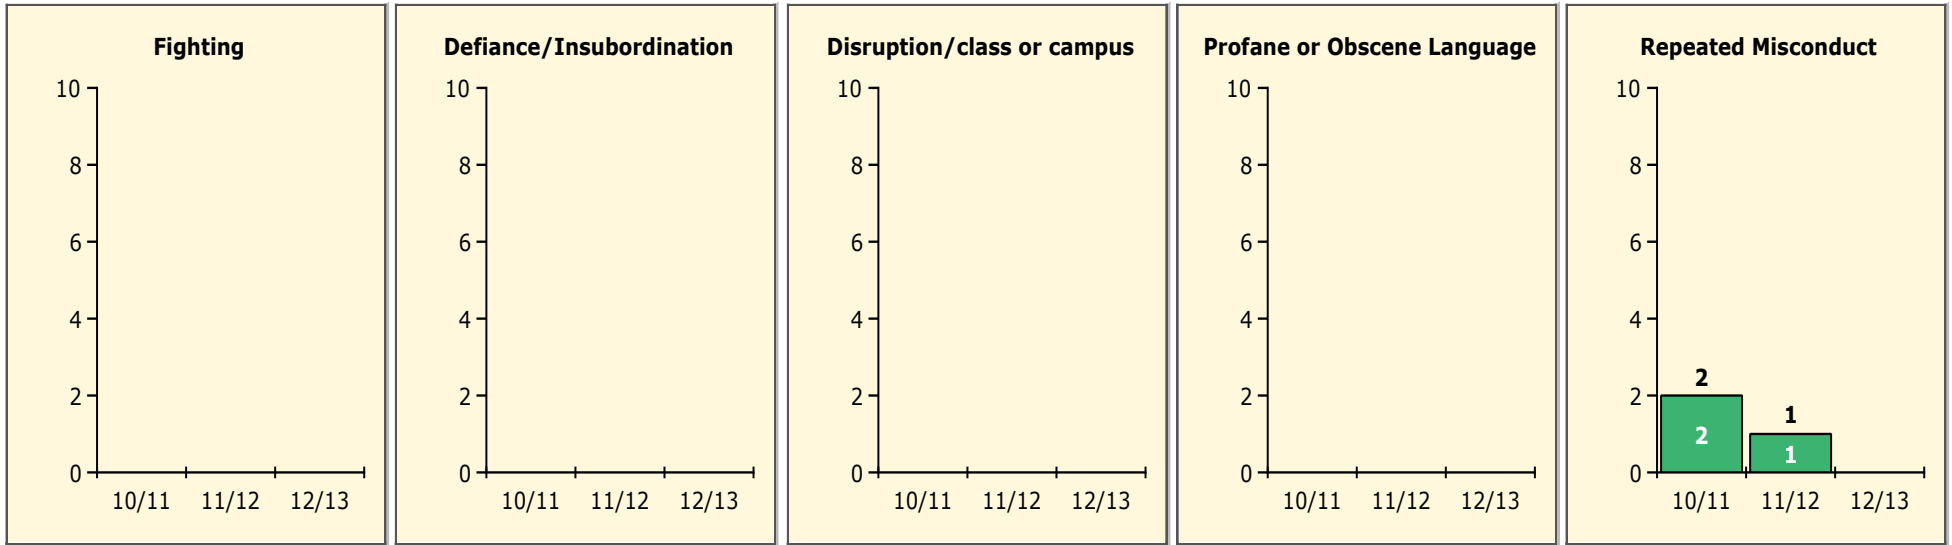

Incidents Total

Top 5 Out-of-School Suspensions

Black Non Black