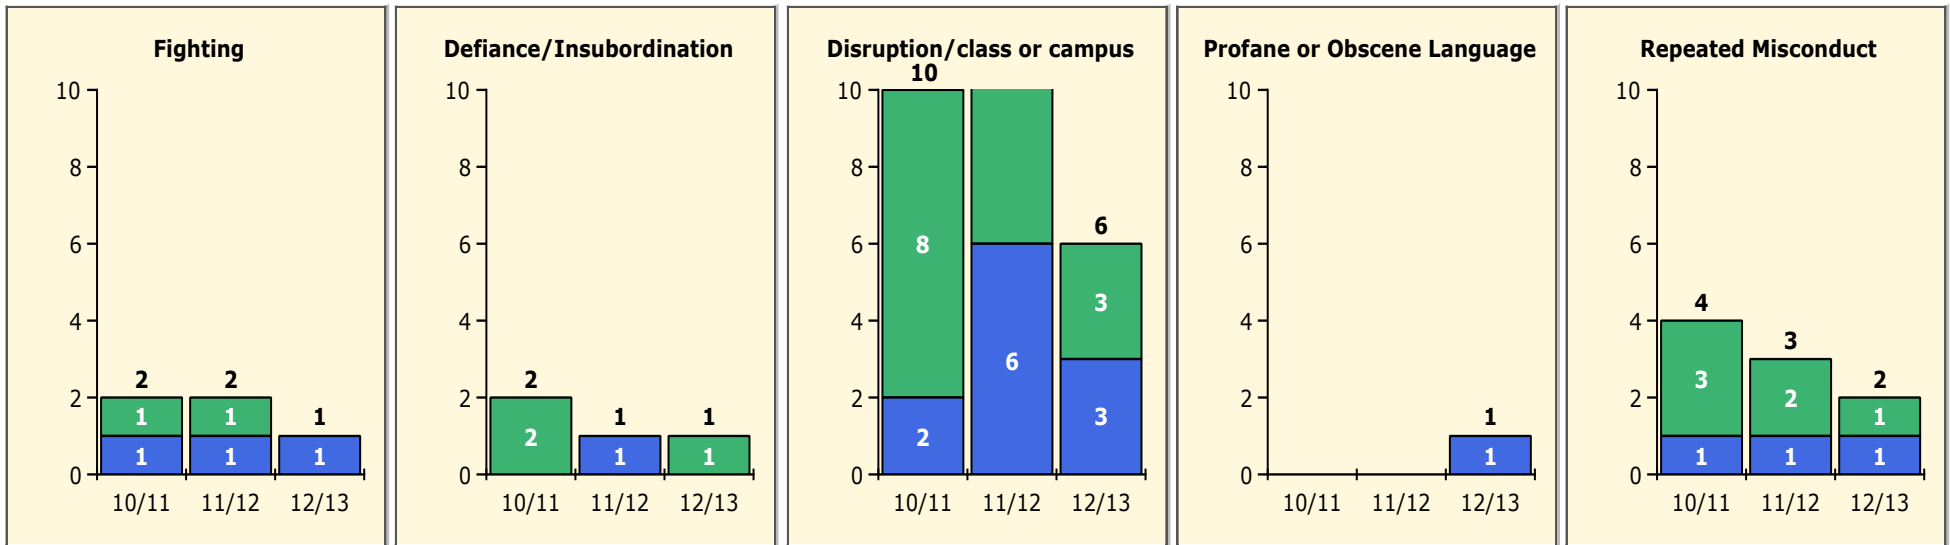

Incidents Total

Top 5 Out-of-School Suspensions

Black Non Black