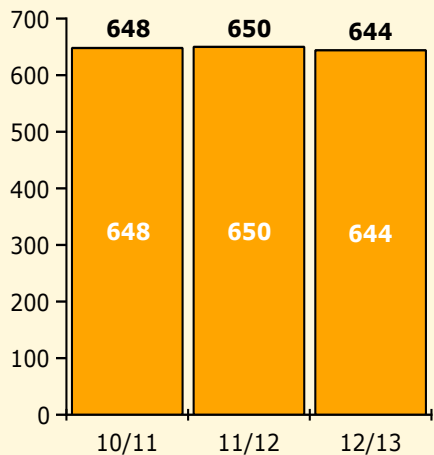

K-12 Student Population