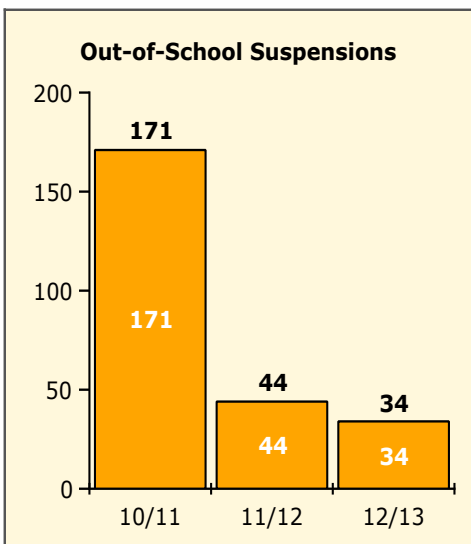

Population and Discipline by:

Black Non Black

Population and Discipline by:

Elem Mid High Other

Incidents Total

Top 5 Out-of-School Suspensions

Black Non Black

Top 5 Detail: Days Suspended