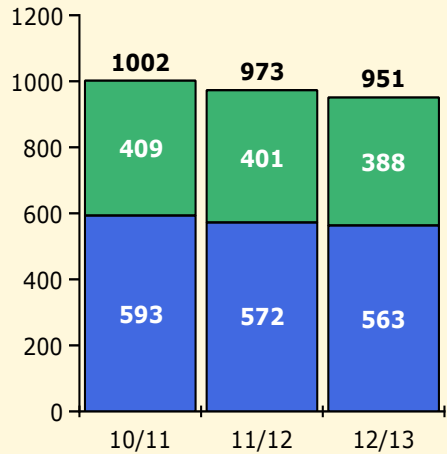

Top 5 Detail: Days Suspended

Black Non Black

PINELLAS COUNTY SCHOOLS DISTRICT DISCIPLINE TRENDS

Incidents Total

Population and Discipline by:

Black Non Black

K-12 Student Population

Out-of-School Suspensions