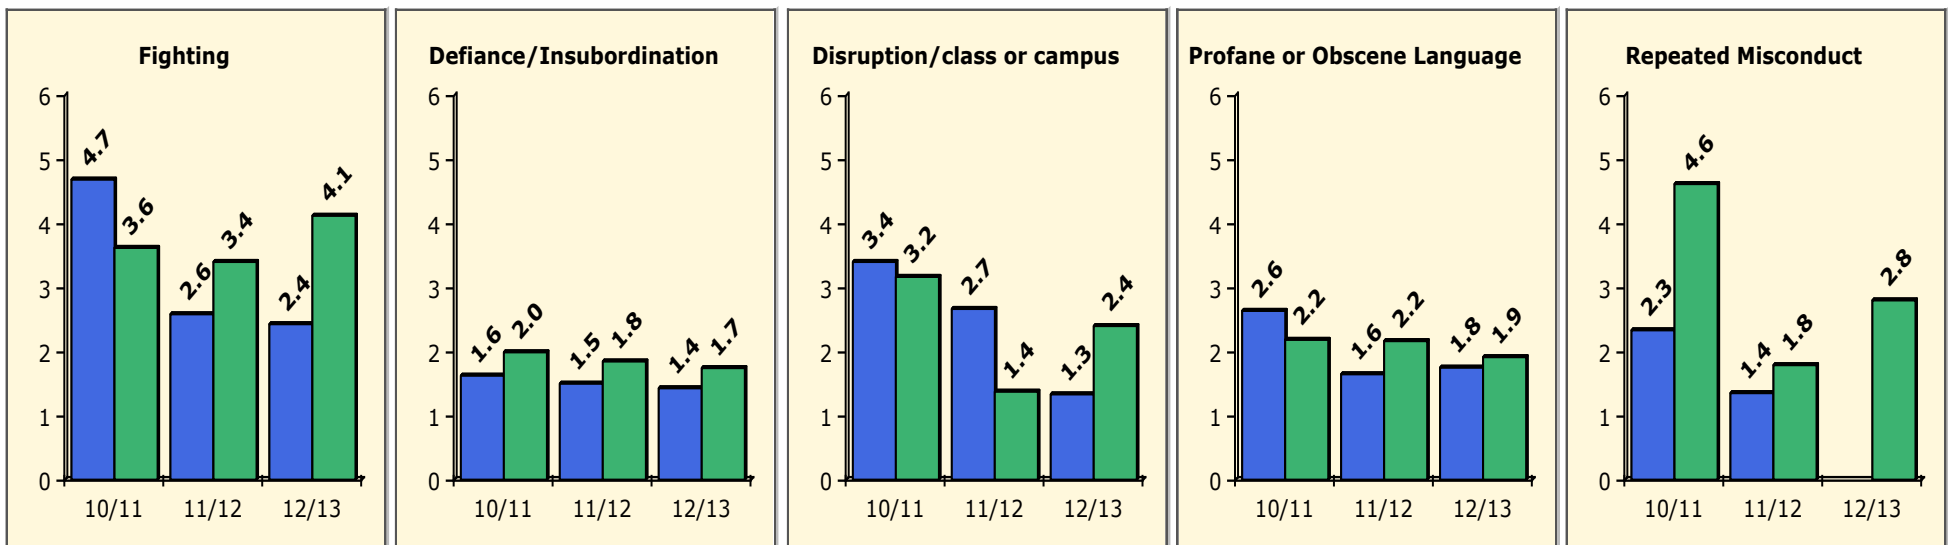

Incidents Total

Top 5 Out-of-School Suspensions

Black Non Black

Top 5 Detail: Days Suspended

Black Non Black

PINELLAS COUNTY SCHOOLS DISTRICT DISCIPLINE TRENDS

Incidents Total

Population and Discipline by: