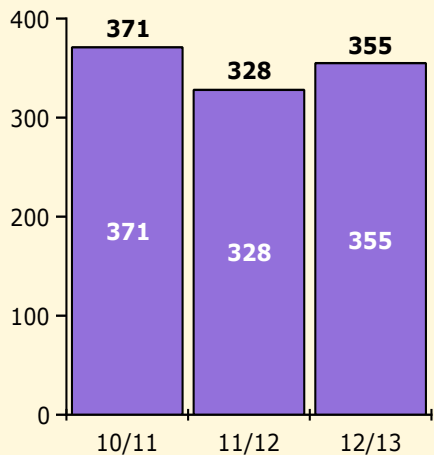

K-12 Student Population