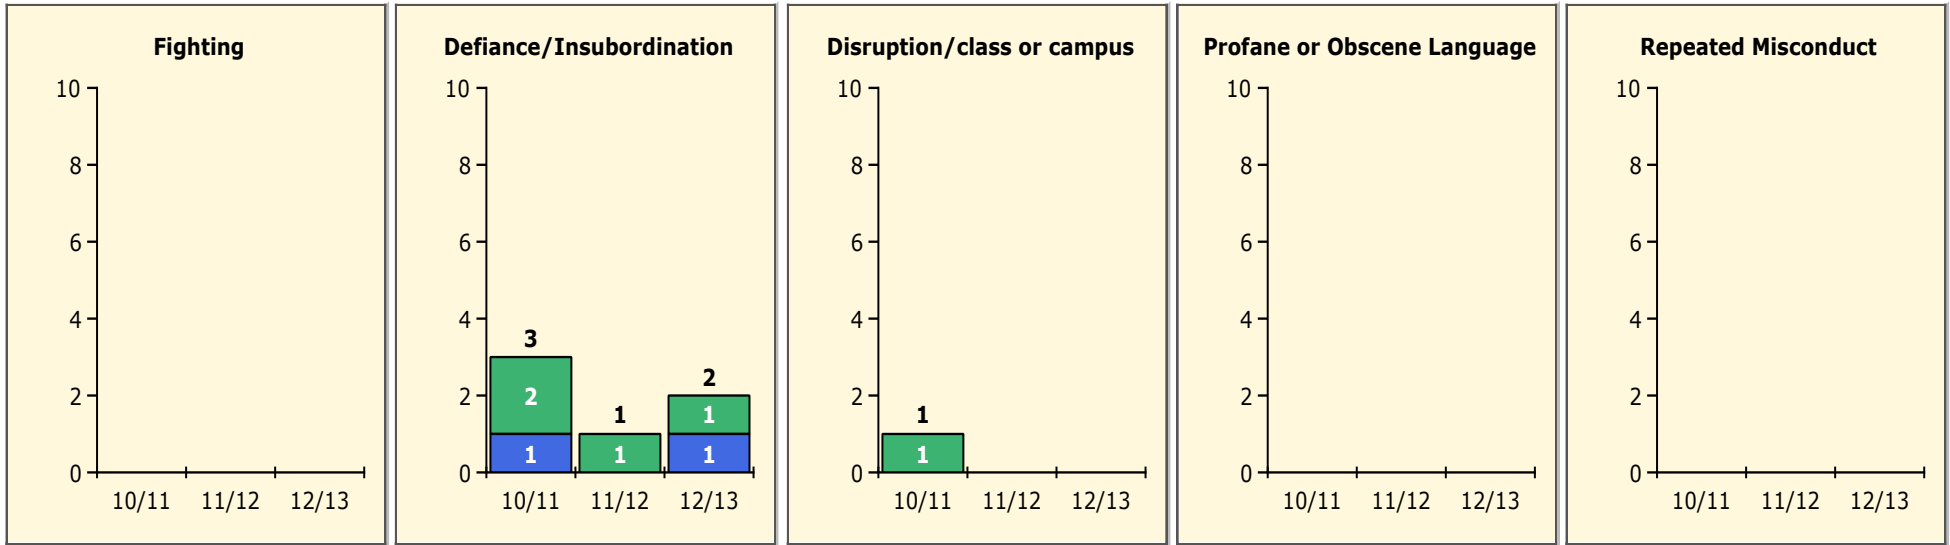

Incidents Total

Top 5 Out-of-School Suspensions

Black Non Black