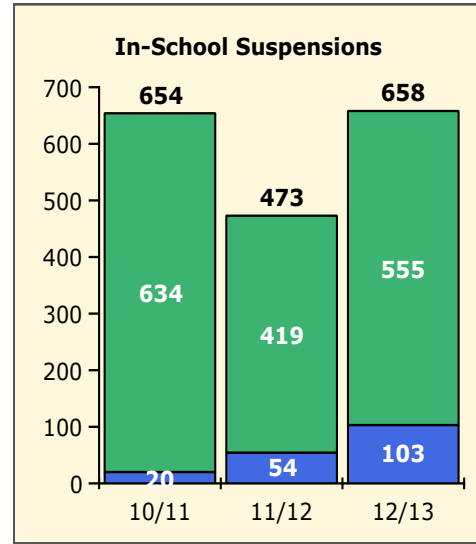

Black Non Black

Top 5 Detail: Days Suspended

Black Non Black

PINELLAS COUNTY SCHOOLS DISTRICT DISCIPLINE TRENDS

Incidents Total

Population and Discipline by:

Black Non Black

Population and Discipline by: