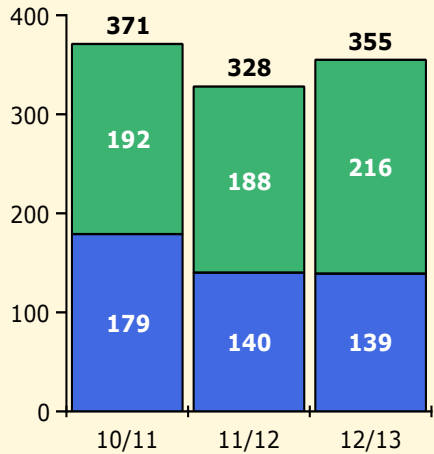

Black Non Black

Top 5 Detail: Days Suspended

Black Non Black

PINELLAS COUNTY SCHOOLS DISTRICT DISCIPLINE TRENDS

Incidents Total

Population and Discipline by:

Black Non Black

K-12 Student Population