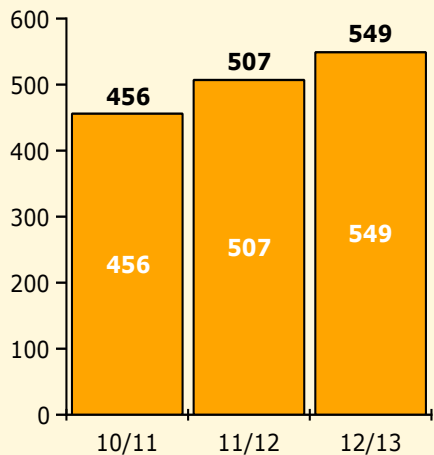

K-12 Student Population