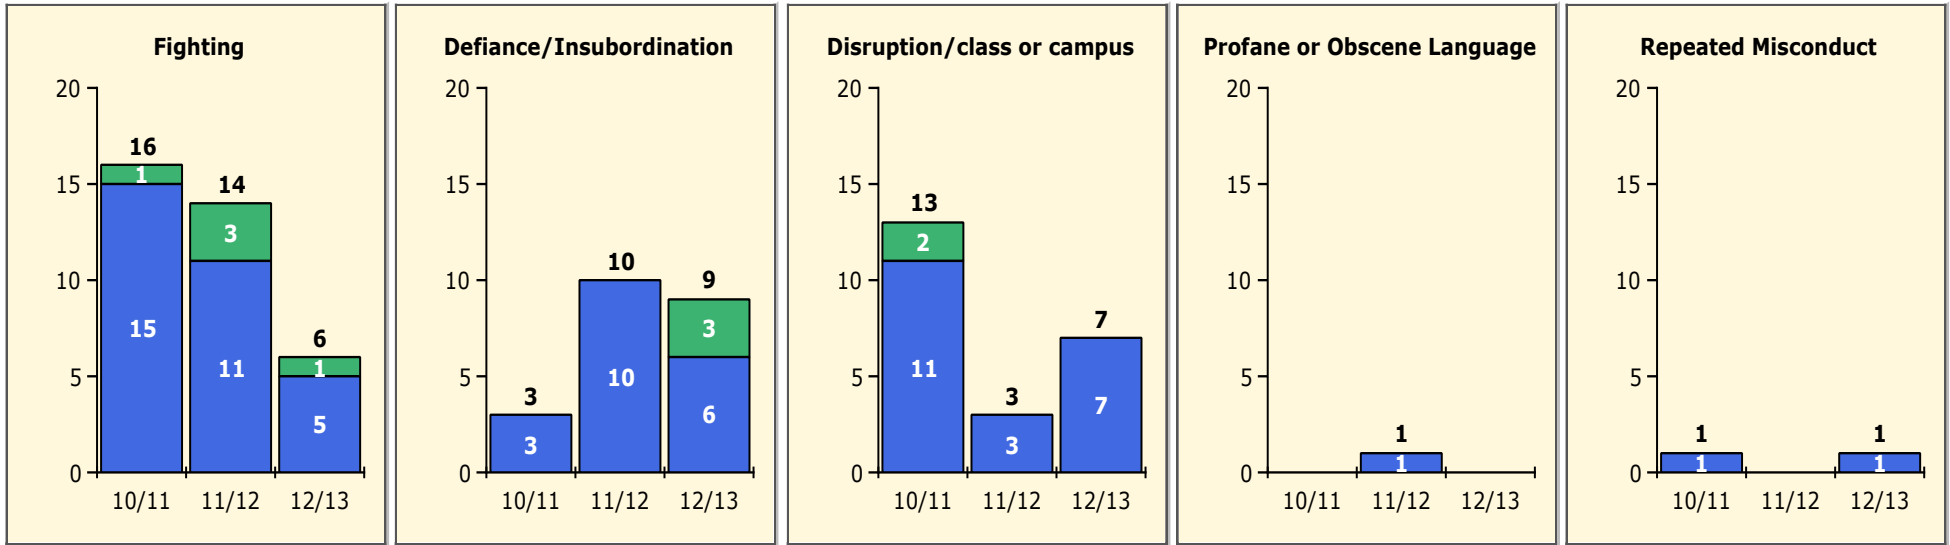

Incidents Total

Top 5 Out-of-School Suspensions

Black Non Black