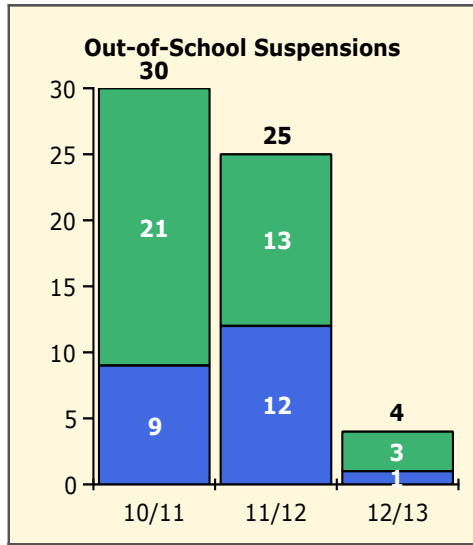

Black Non Black

PINELLAS COUNTY SCHOOLS DISTRICT DISCIPLINE TRENDS

8/26/2013

Incidents Total

Population and Discipline by:

Black Non Black

Population and Discipline by:

Elem Mid High Other