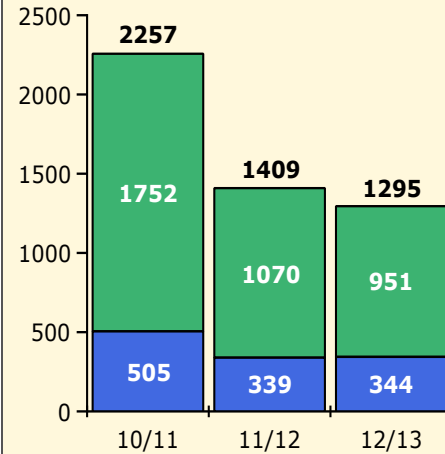

In-School Suspensions