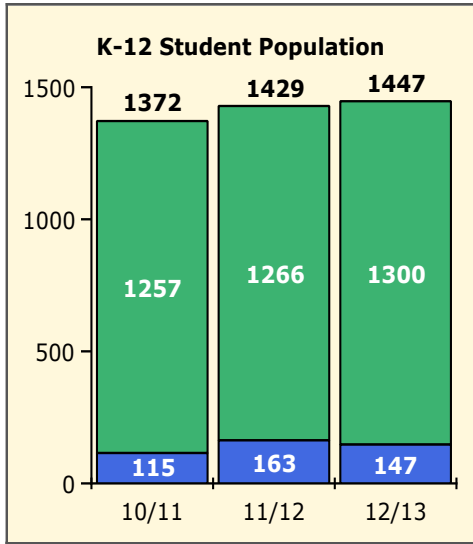

PINELLAS COUNTY SCHOOLS DISTRICT DISCIPLINE TRENDS

8/26/2013

Incidents Total

Population and Discipline by:

Black Non Black

Population and Discipline by:

Elem Mid High Other