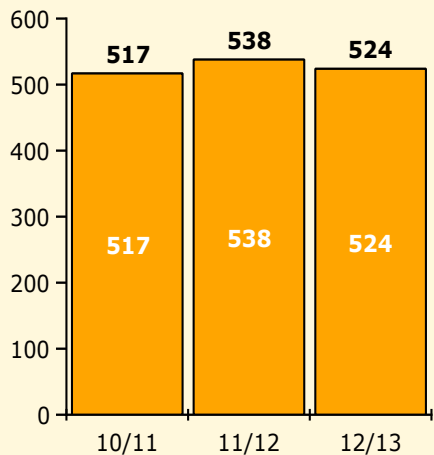

K-12 Student Population