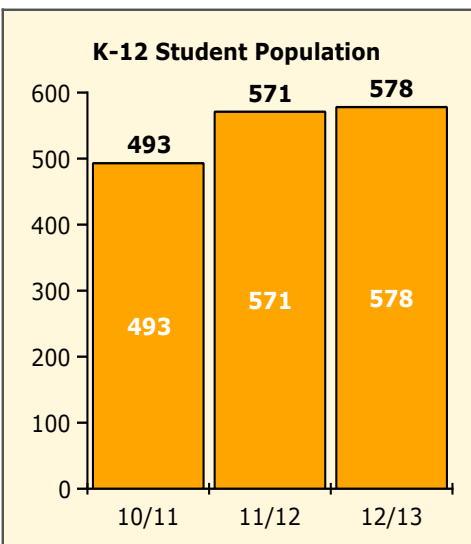

PINELLAS COUNTY SCHOOLS DISTRICT DISCIPLINE TRENDS

Incidents Total

Population and Discipline by:

Black Non Black

Population and Discipline by:

Elem Mid High Other