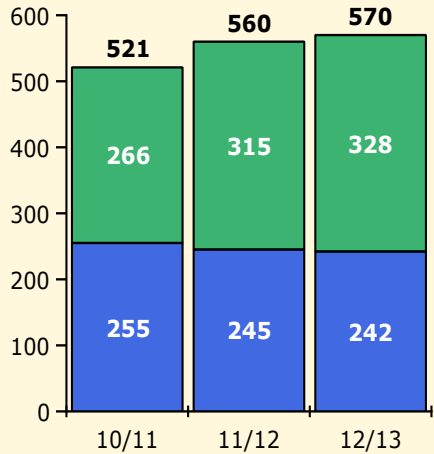

PINELLAS COUNTY SCHOOLS DISTRICT DISCIPLINE TRENDS

Incidents Total

Population and Discipline by:

Black Non Black