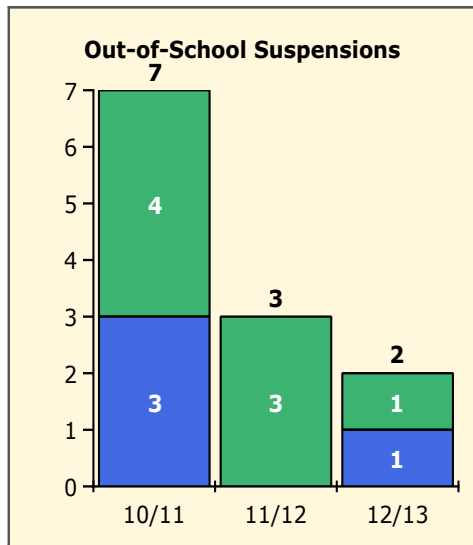

PINELLAS COUNTY SCHOOLS DISTRICT DISCIPLINE TRENDS

Incidents Total

Population and Discipline by:

Black Non Black

Population and Discipline by:

Elem Mid High Other