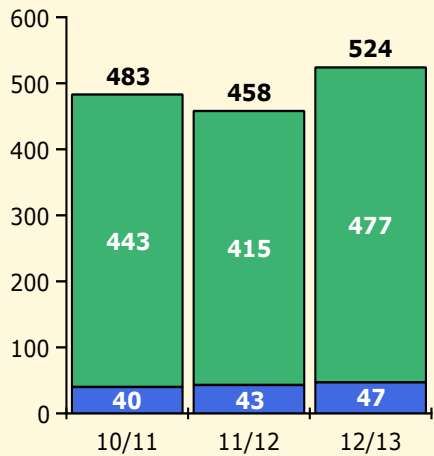

Black Non Black

Top 5 Detail: Days Suspended

Black Non Black

PINELLAS COUNTY SCHOOLS DISTRICT DISCIPLINE TRENDS

Incidents Total

Population and Discipline by:

Black Non Black

K-12 Student Population