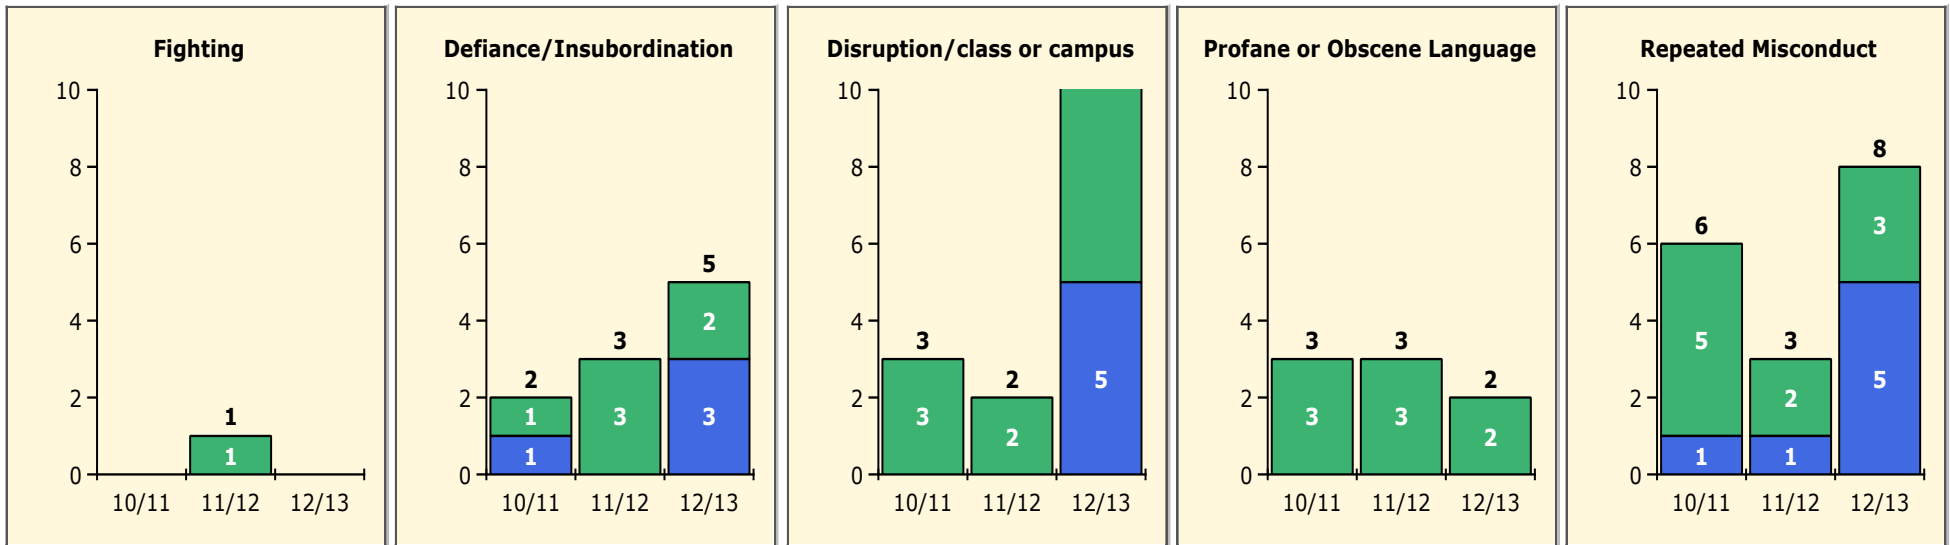

Black Non Black

Top 5 Detail: Days Suspended

Black Non Black

PINELLAS COUNTY SCHOOLS DISTRICT DISCIPLINE TRENDS

8/26/2013

Incidents Total

Population and Discipline by:

Black Non Black