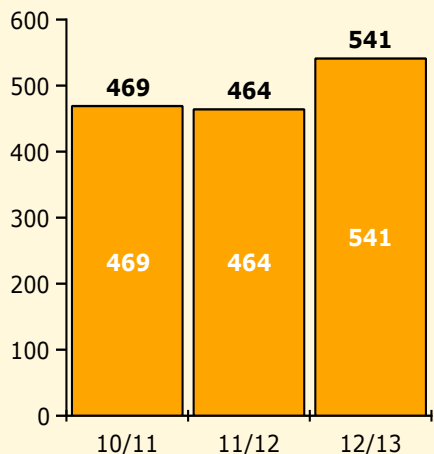

K-12 Student Population