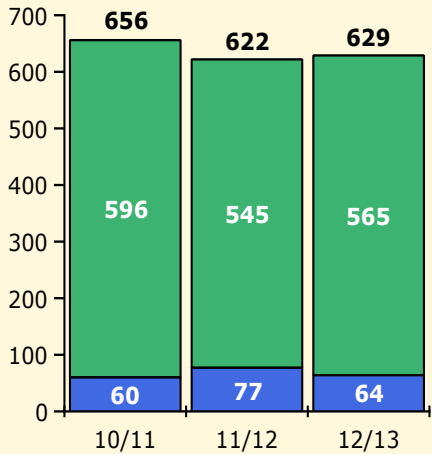

PINELLAS COUNTY SCHOOLS DISTRICT DISCIPLINE TRENDS

Incidents Total

Population and Discipline by:

Black Non Black