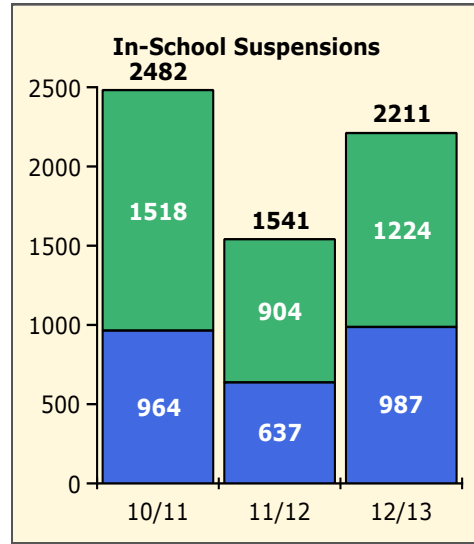

PINELLAS COUNTY SCHOOLS DISTRICT DISCIPLINE TRENDS

8/26/2013

Incidents Total

Population and Discipline by:

Black Non Black

Population and Discipline by:

Elem Mid High Other