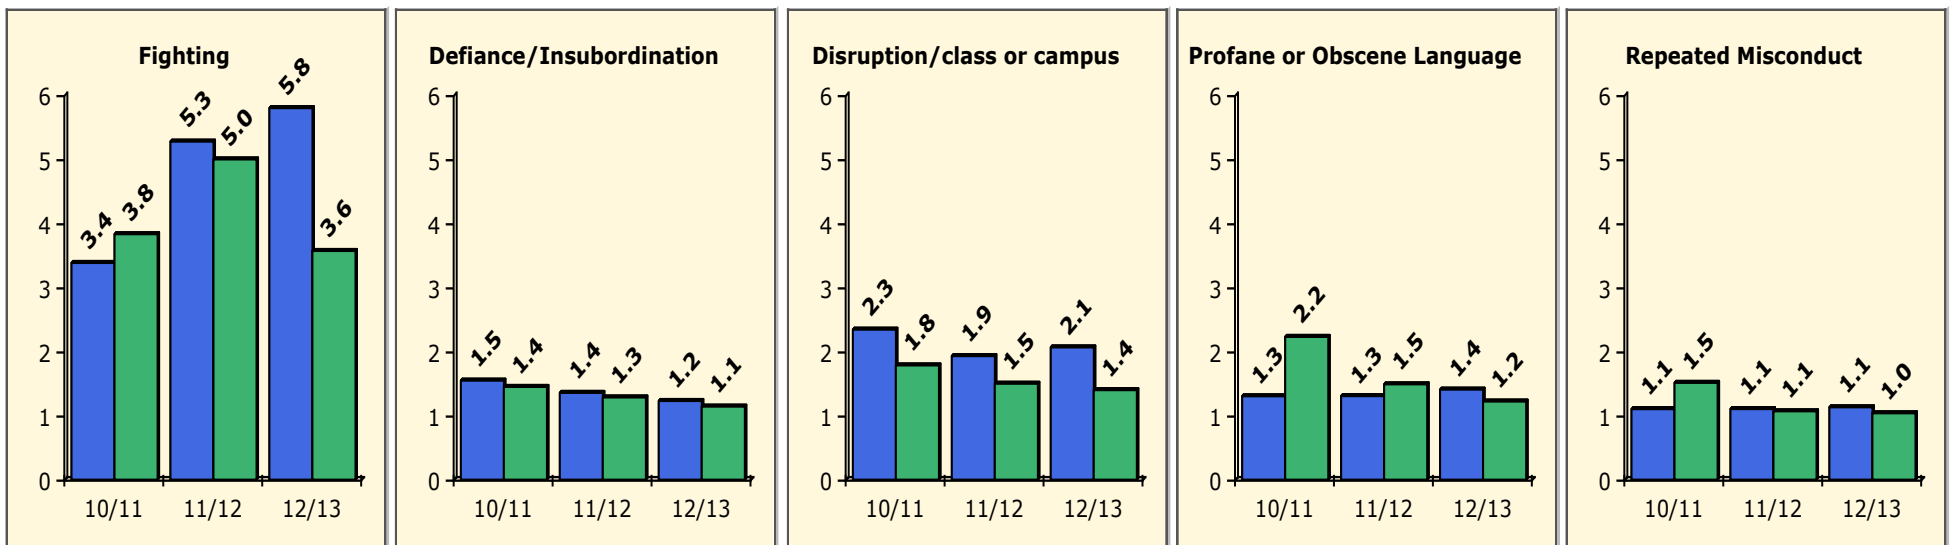

Arrests

Incidents Total

Top 5 Out-of-School Suspensions

Black Non Black

Top 5 Detail: Days Suspended

Black Non Black

PINELLAS COUNTY SCHOOLS DISTRICT DISCIPLINE TRENDS

Incidents Total