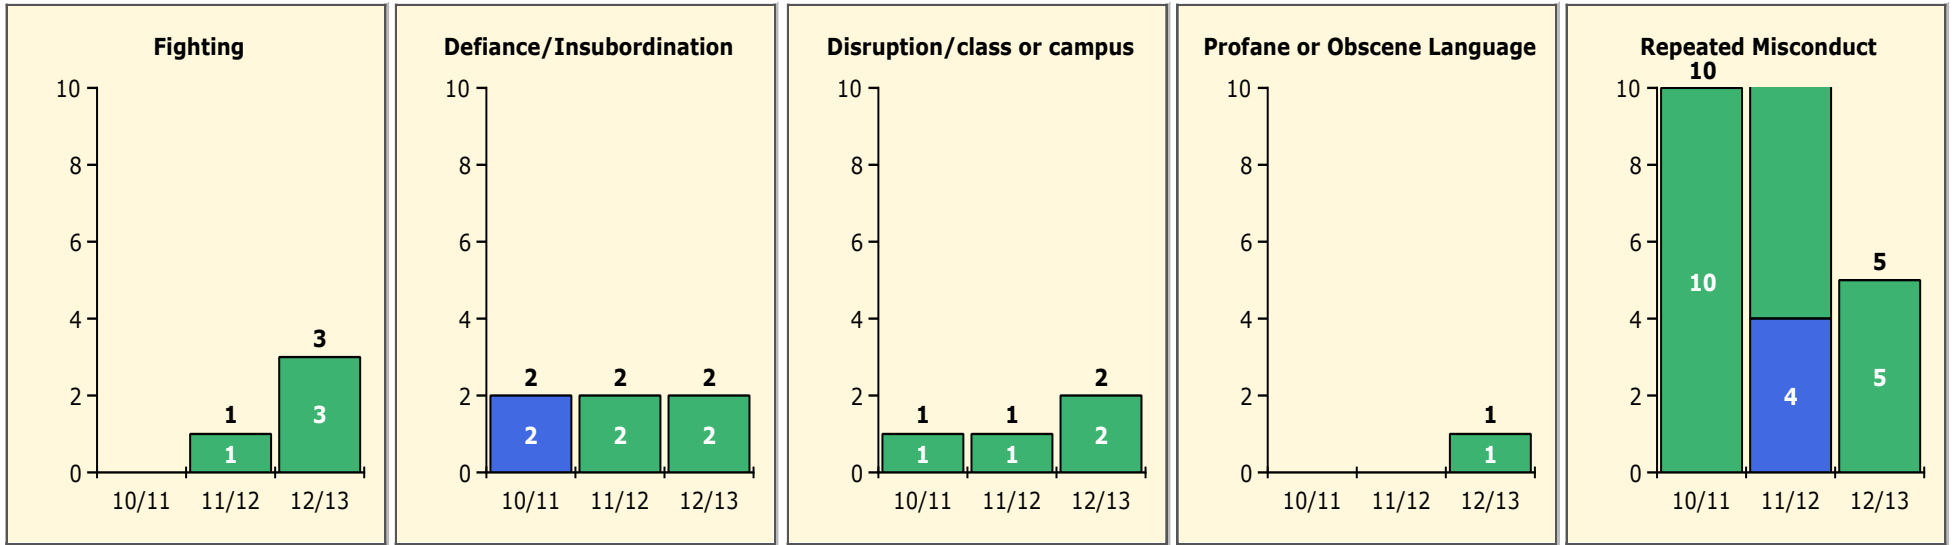

Incidents Total

Population and Discipline by:

Black Non Black

Population and Discipline by:

Elem Mid High Other

Incidents Total

Top 5 Out-of-School Suspensions

Black Non Black