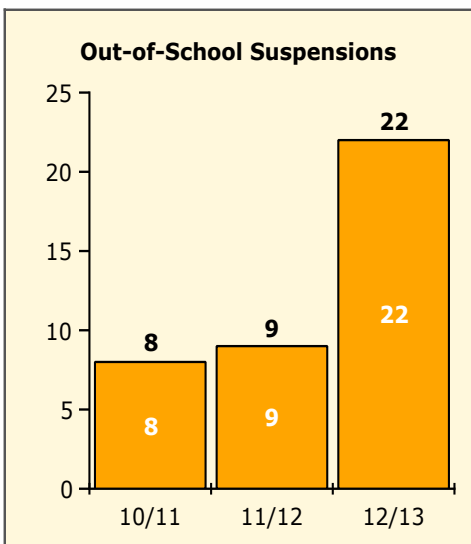

Population and Discipline by:

Black Non Black

Population and Discipline by:

Elem Mid High Other

Incidents Total

Top 5 Out-of-School Suspensions

Black Non Black

Top 5 Detail: Days Suspended