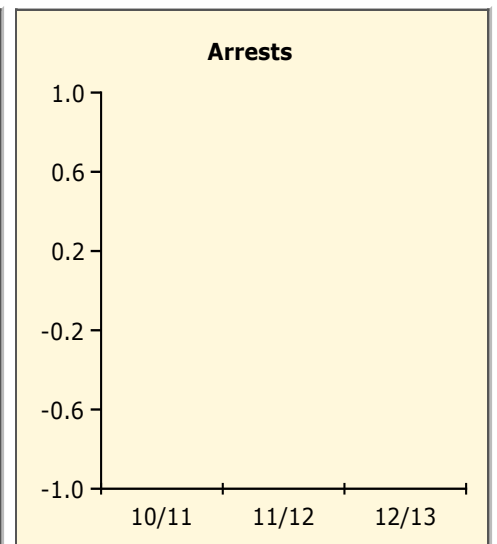

PINELLAS COUNTY SCHOOLS DISTRICT DISCIPLINE TRENDS

Incidents Total

Population and Discipline by:

Black Non Black

Population and Discipline by:

Elem Mid High Other