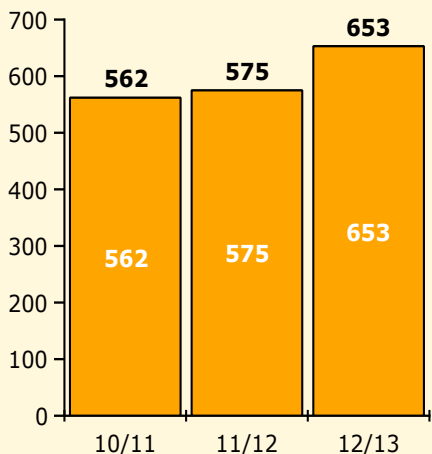

K-12 Student Population