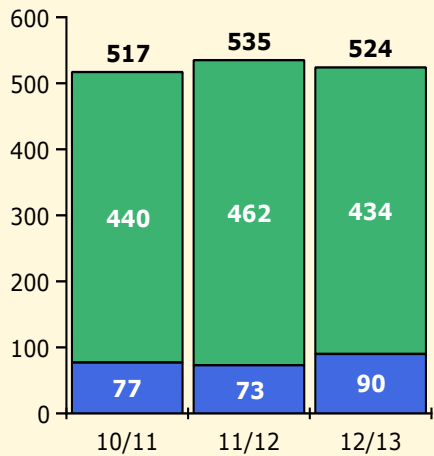

Black Non Black

Top 5 Detail: Days Suspended

Black Non Black

PINELLAS COUNTY SCHOOLS DISTRICT DISCIPLINE TRENDS

Incidents Total

Population and Discipline by:

Black Non Black

K-12 Student Population