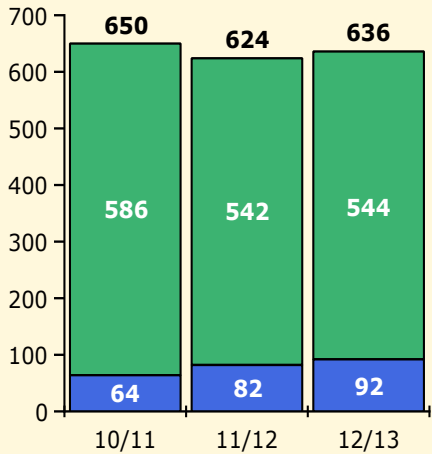

PINELLAS COUNTY SCHOOLS DISTRICT DISCIPLINE TRENDS

Incidents Total

Population and Discipline by:

Black Non Black