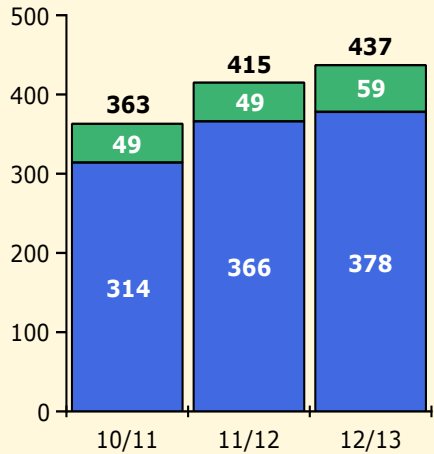

Black Non Black

PINELLAS COUNTY SCHOOLS DISTRICT DISCIPLINE TRENDS

Incidents Total

Population and Discipline by:

Black Non Black

K-12 Student Population

Out-of-School Suspensions

In-School Suspensions