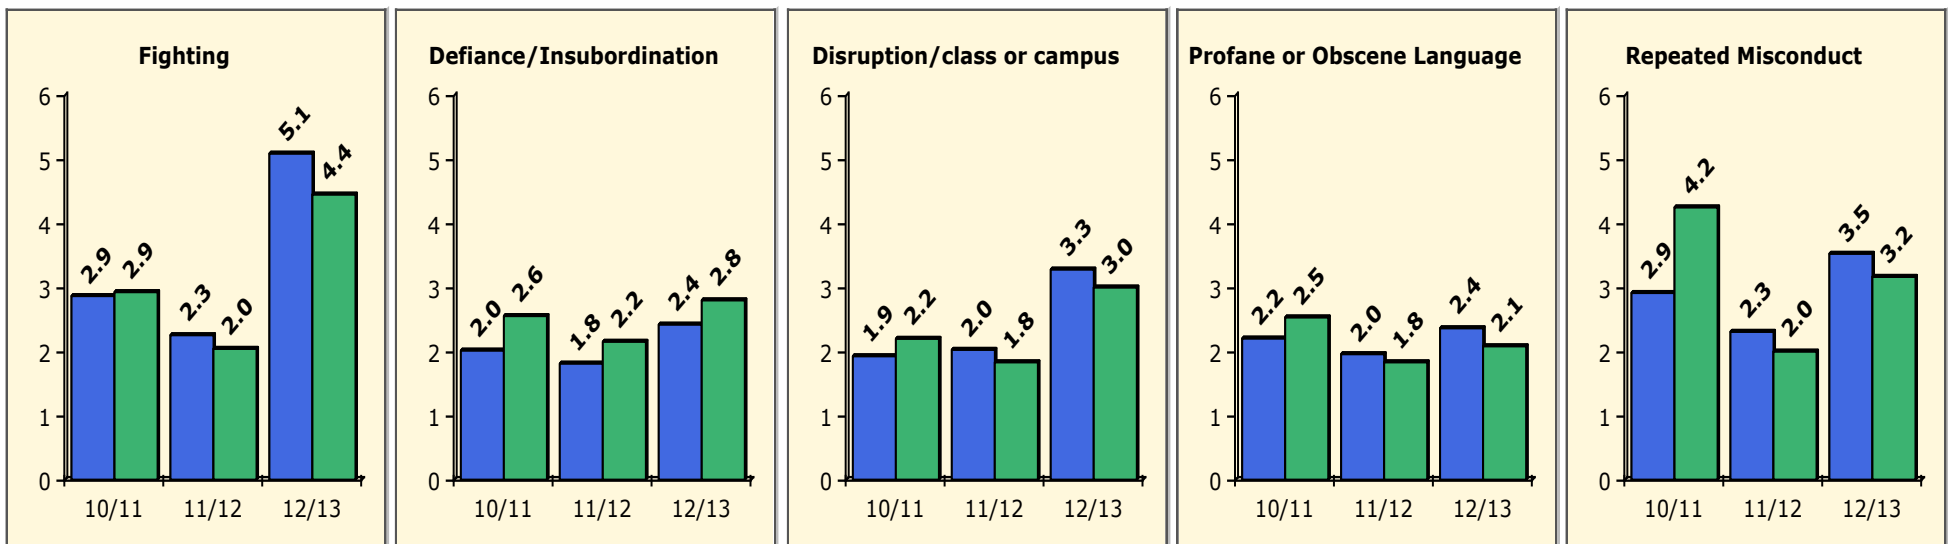

Population and Discipline by:

Elem Mid High Other

PINELLAS COUNTY SCHOOLS DISTRICT DISCIPLINE TRENDS

Incidents Total

Top 5 Out-of-School Suspensions

Black Non Black

Top 5 Detail: Days Suspended

Black Non Black