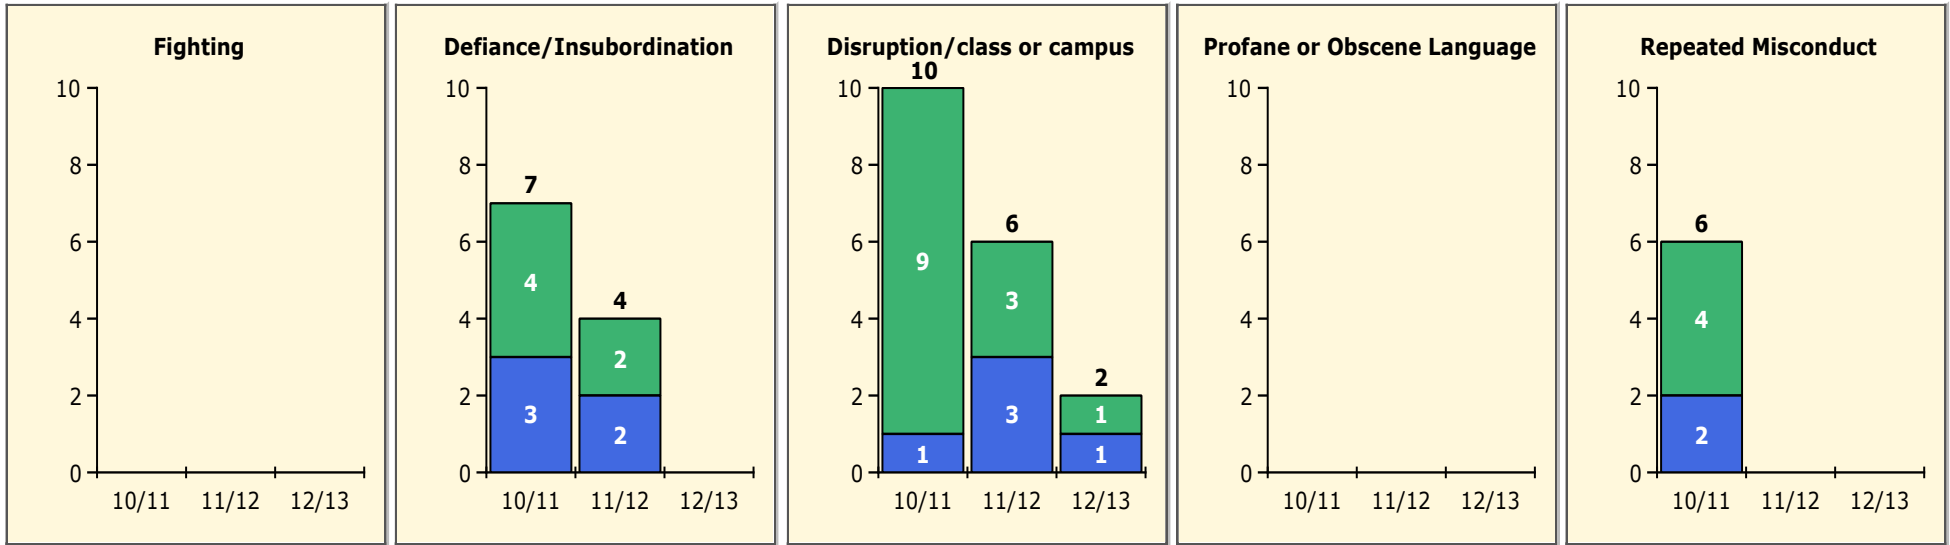

Incidents Total

Top 5 Out-of-School Suspensions

Black Non Black