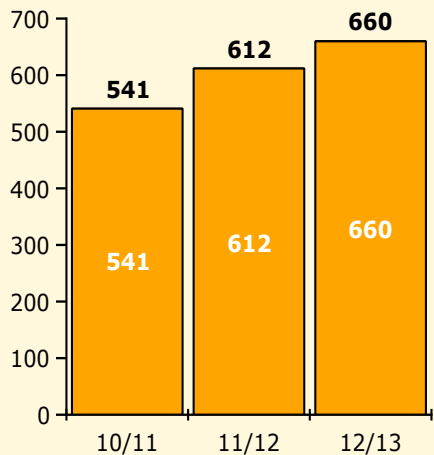

K-12 Student Population