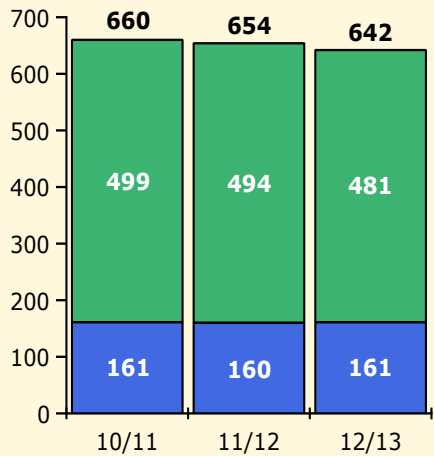

PINELLAS COUNTY SCHOOLS DISTRICT DISCIPLINE TRENDS

8/26/2013

Incidents Total

Population and Discipline by:

Black Non Black

K-12 Student Population