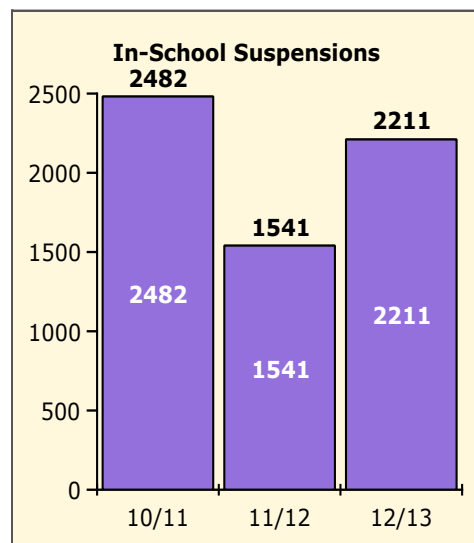

PINELLAS COUNTY SCHOOLS DISTRICT DISCIPLINE TRENDS

8/26/2013

Incidents Total

Population and Discipline by:

Black Non Black

Population and Discipline by:

Elem Mid High Other

PINELLAS COUNTY SCHOOLS DISTRICT DISCIPLINE TRENDS