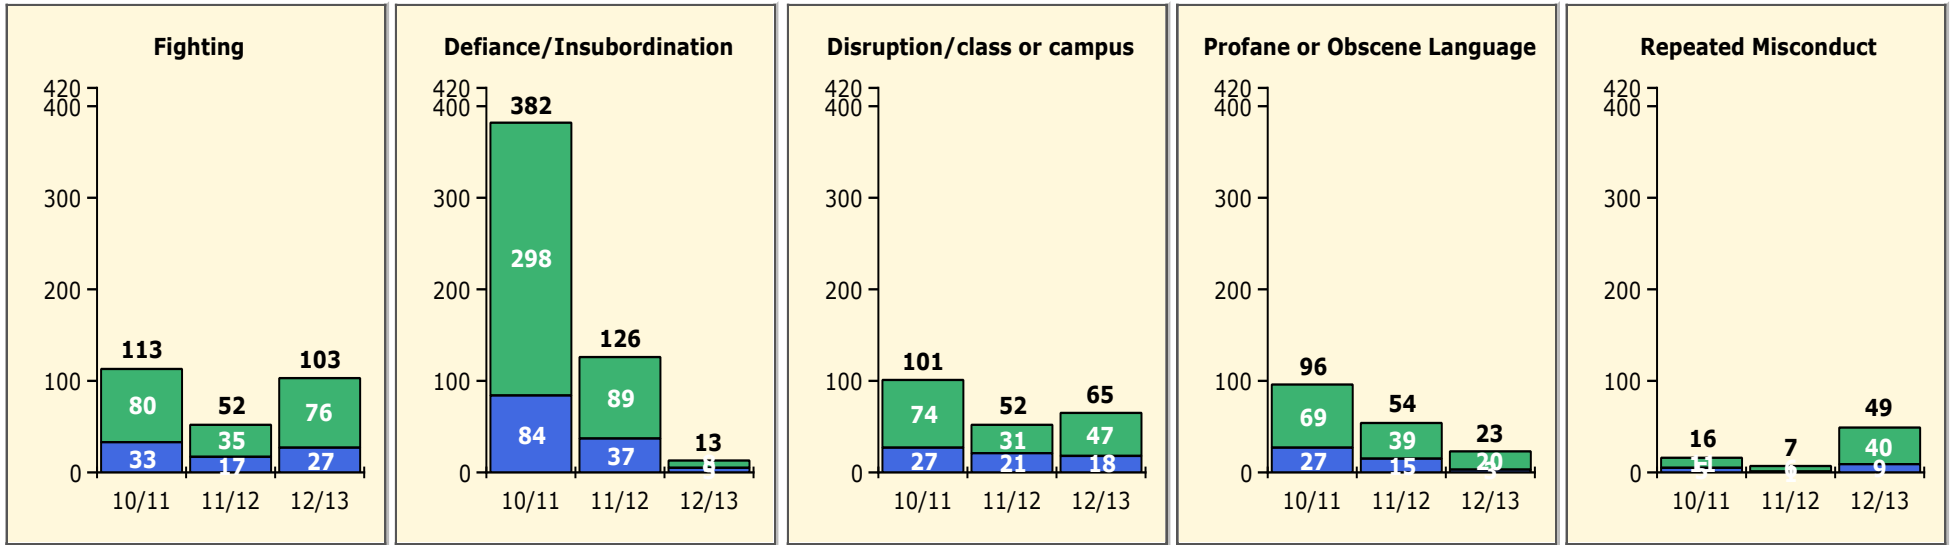

PINELLAS COUNTY SCHOOLS DISTRICT DISCIPLINE TRENDS

8/26/2013

Incidents Total

Top 5 Out-of-School Suspensions

Black Non Black