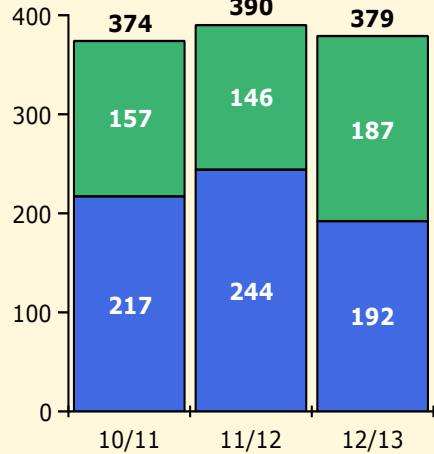

Out-of-School Suspensions