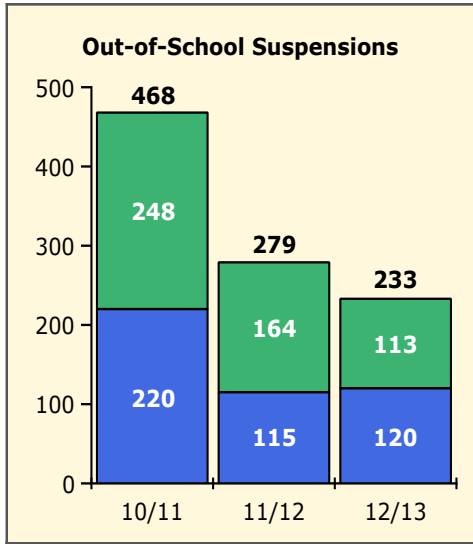

PINELLAS COUNTY SCHOOLS DISTRICT DISCIPLINE TRENDS

8/26/2013

Incidents Total

Population and Discipline by:

Black Non Black

Population and Discipline by:

Elem Mid High Other