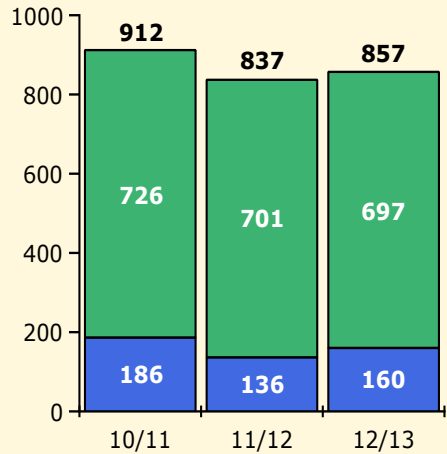

PINELLAS COUNTY SCHOOLS DISTRICT DISCIPLINE TRENDS

8/26/2013

Incidents Total

Population and Discipline by:

Black Non Black

K-12 Student Population