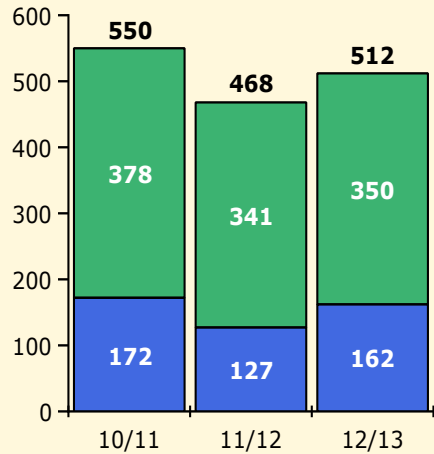

Out-of-School Suspensions