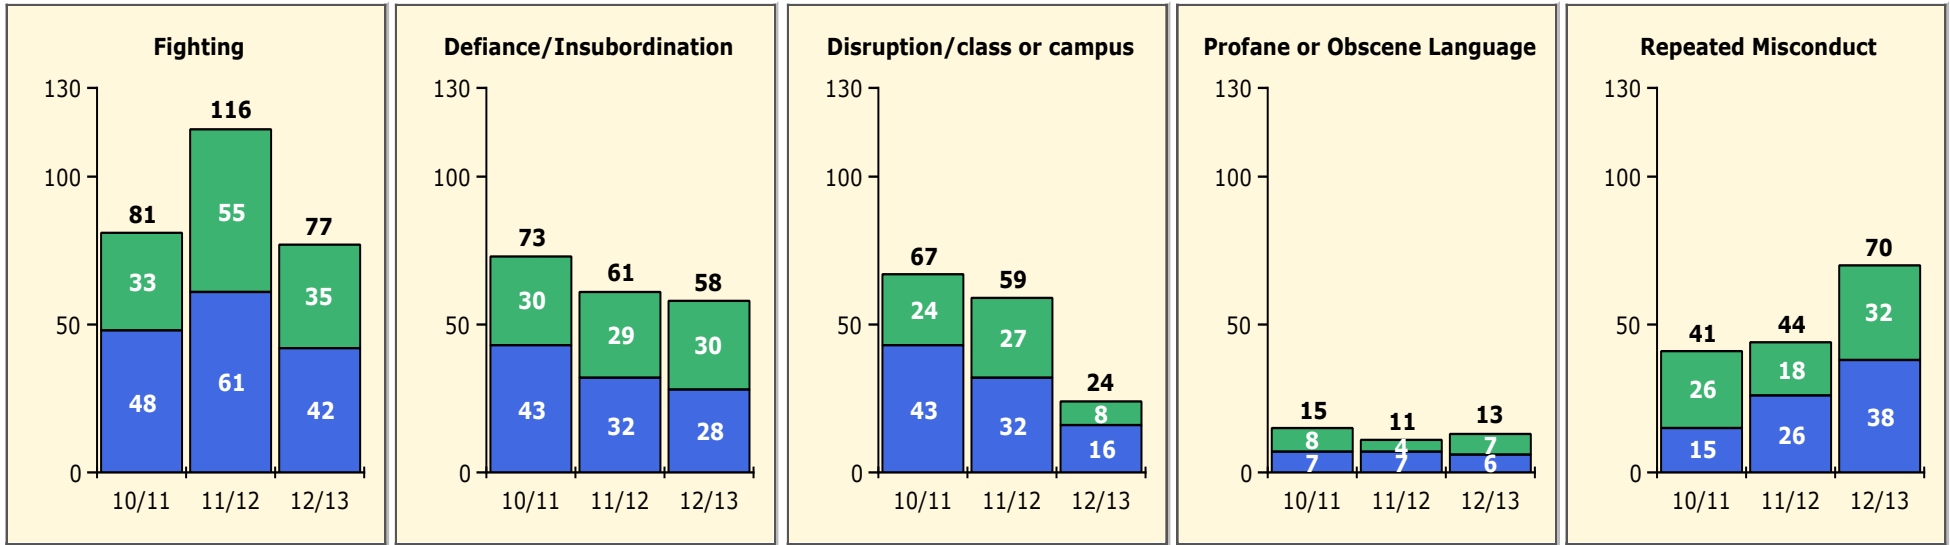

Incidents Total

Top 5 Out-of-School Suspensions

Black Non Black