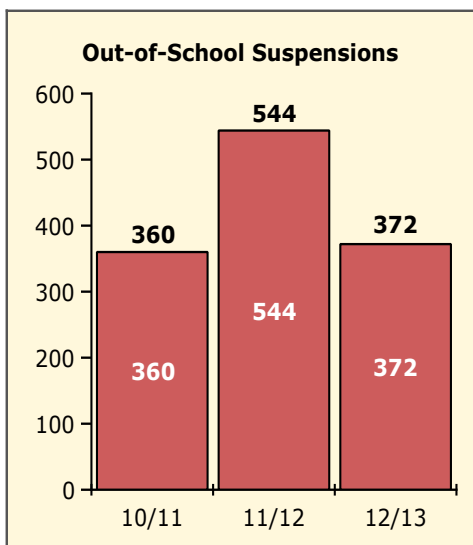

Incidents Total

Population and Discipline by:

Black Non Black

Population and Discipline by:

Elem Mid High Other

PINELLAS COUNTY SCHOOLS DISTRICT DISCIPLINE TRENDS

Incidents Total

Top 5 Out-of-School Suspensions