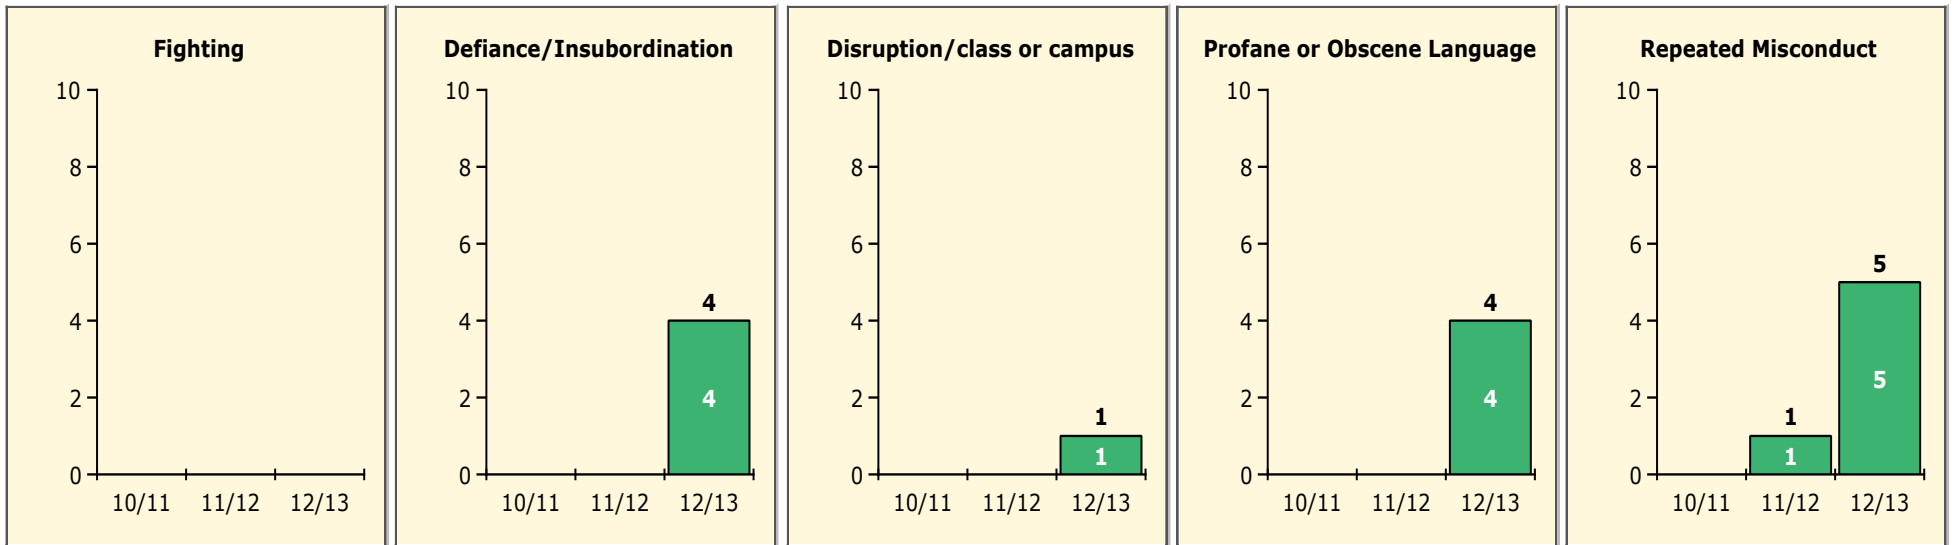

Population and Discipline by:

Elem Mid High Other

Incidents Total

Top 5 Out-of-School Suspensions

Black Non Black

Top 5 Detail: Days Suspended

Black Non Black

PINELLAS COUNTY SCHOOLS DISTRICT DISCIPLINE TRENDS