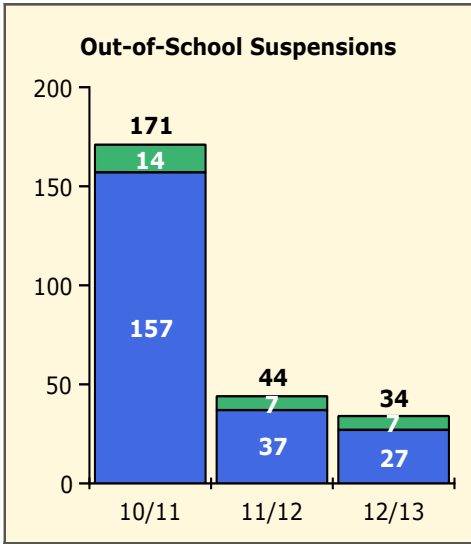

Population and Discipline by:

Black Non Black

Population and Discipline by:

Elem Mid High Other

Incidents Total

Top 5 Out-of-School Suspensions

Black Non Black

Top 5 Detail: Days Suspended