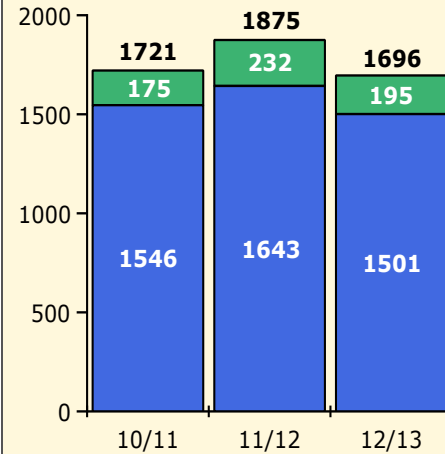

In-School Suspensions