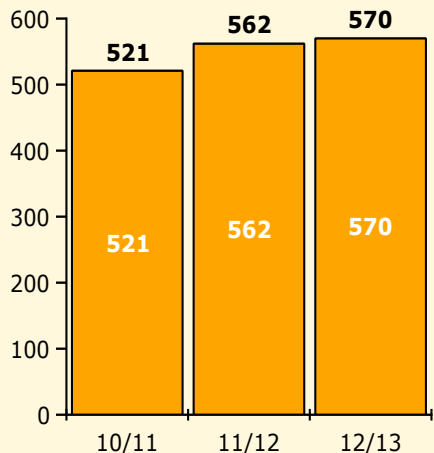

K-12 Student Population