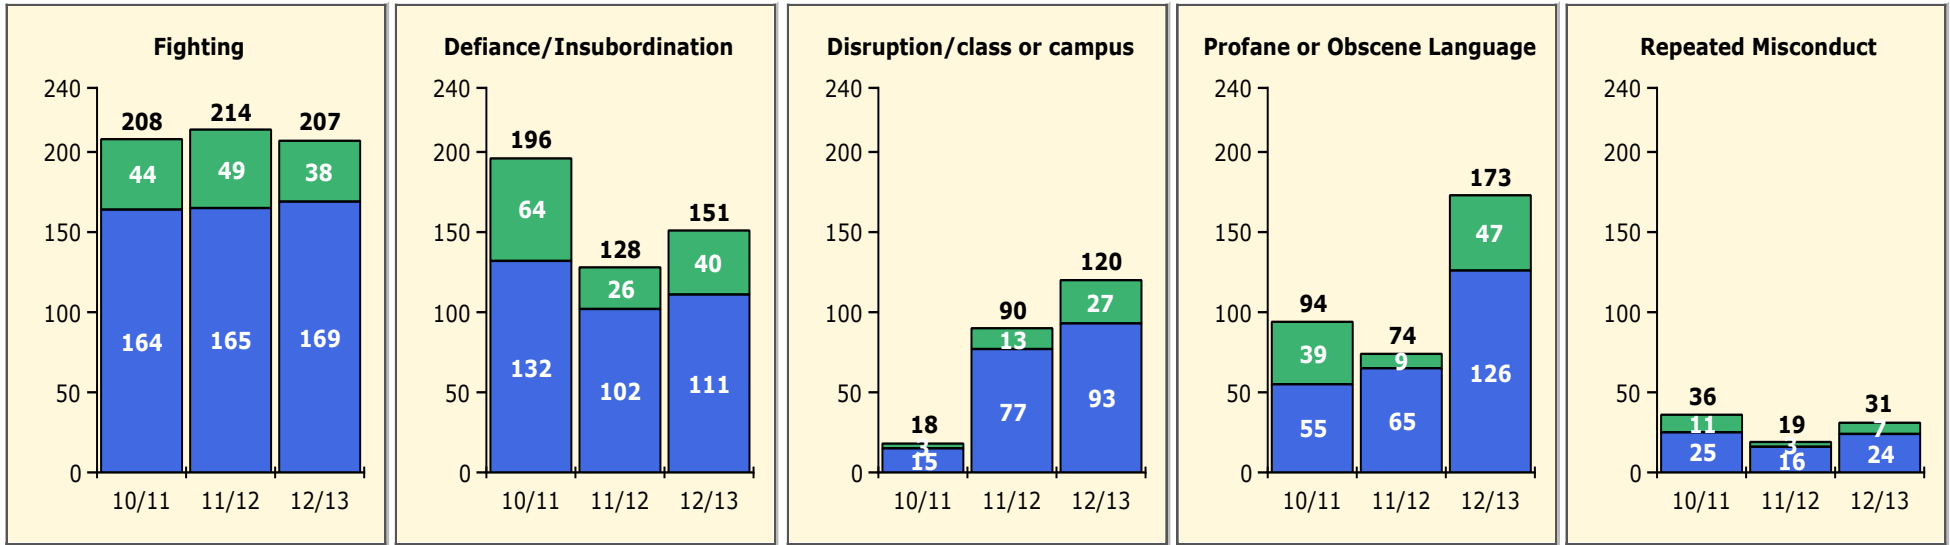

In-School Suspensions

Arrests

PINELLAS COUNTY SCHOOLS DISTRICT DISCIPLINE TRENDS

8/26/2013

Incidents Total

Top 5 Out-of-School Suspensions

Black Non Black

Top 5 Detail: Days Suspended