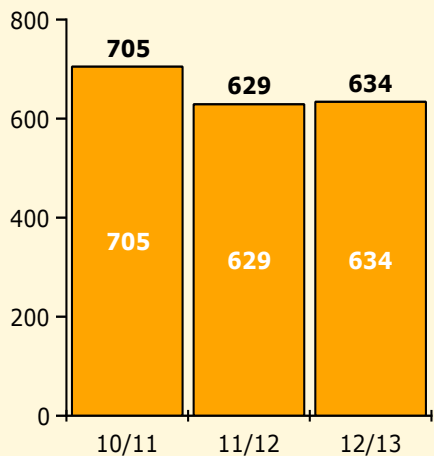

K-12 Student Population