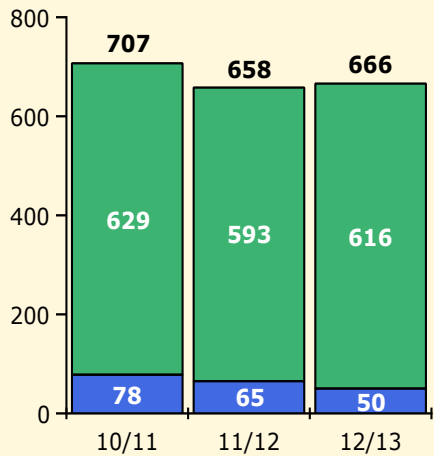

Black Non Black

Top 5 Detail: Days Suspended

Black Non Black

PINELLAS COUNTY SCHOOLS DISTRICT DISCIPLINE TRENDS

Incidents Total

Population and Discipline by:

Black Non Black

K-12 Student Population