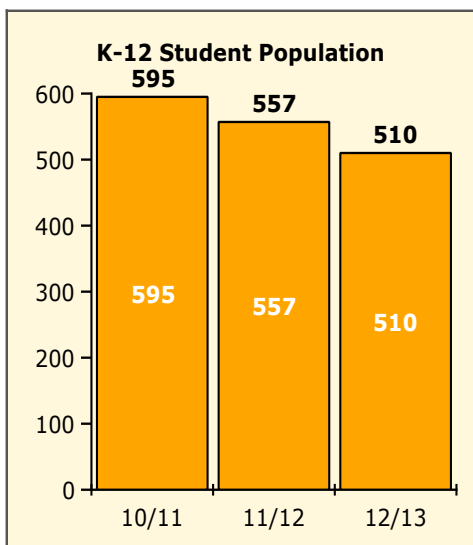

Incidents Total

Population and Discipline by:

Black Non Black

Population and Discipline by:

Elem Mid High Other

Incidents Total

Top 5 Out-of-School Suspensions

Black Non Black