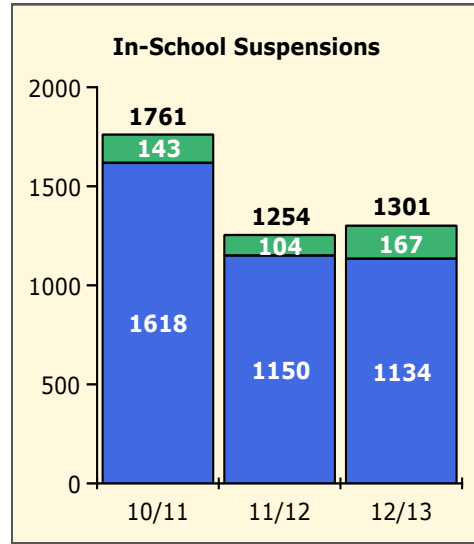

Black Non Black

Top 5 Detail: Days Suspended

Black Non Black

PINELLAS COUNTY SCHOOLS DISTRICT DISCIPLINE TRENDS

8/26/2013

Incidents Total

Population and Discipline by:

Black Non Black