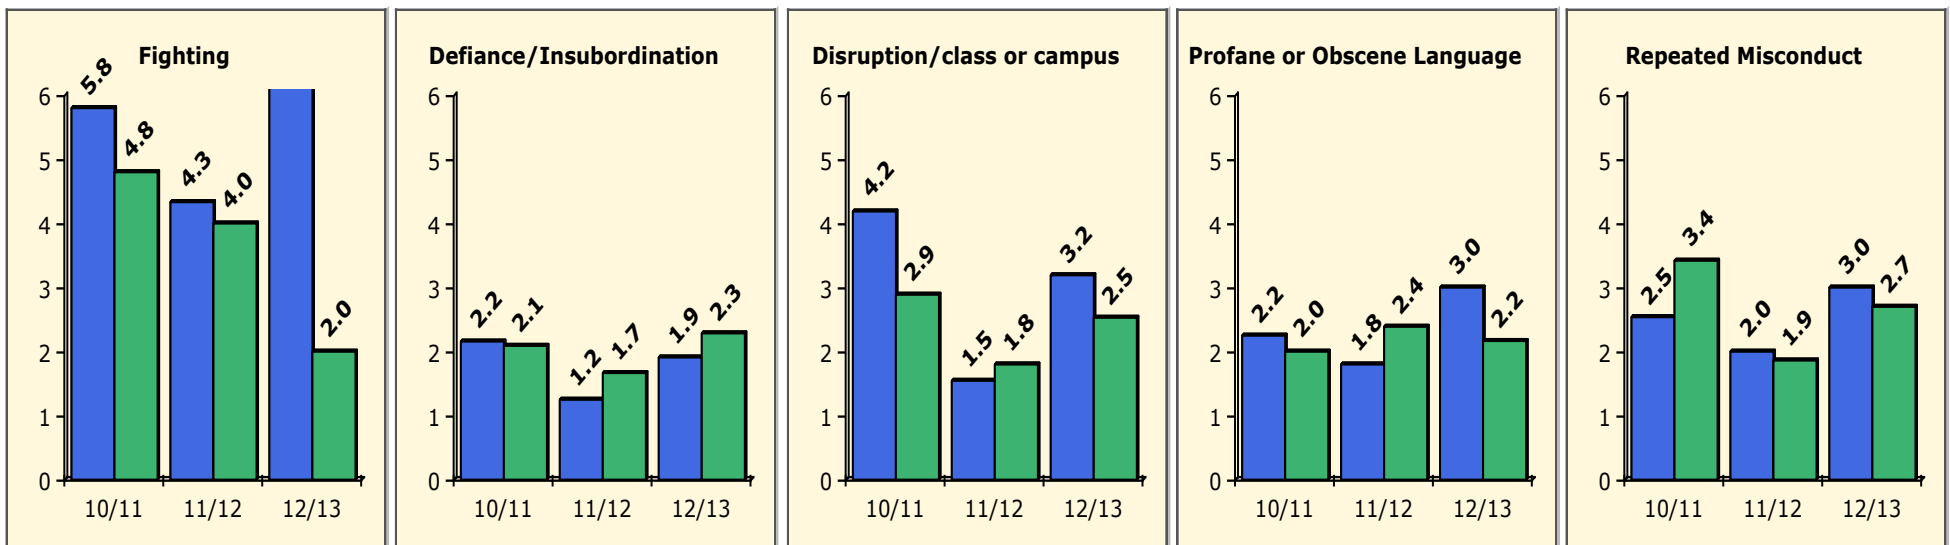

K-12 Student Population

Out-of-School Suspensions

In-School Suspensions

Arrests

Top 5 Detail: Days Suspended

Black Non Black