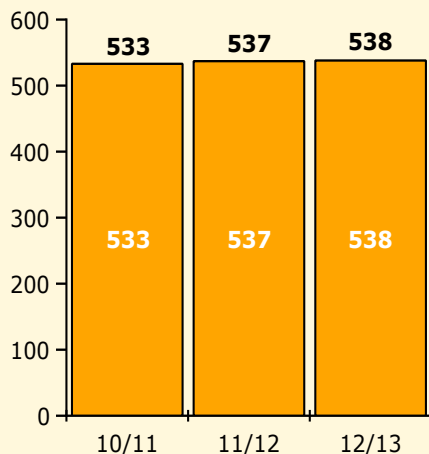

K-12 Student Population