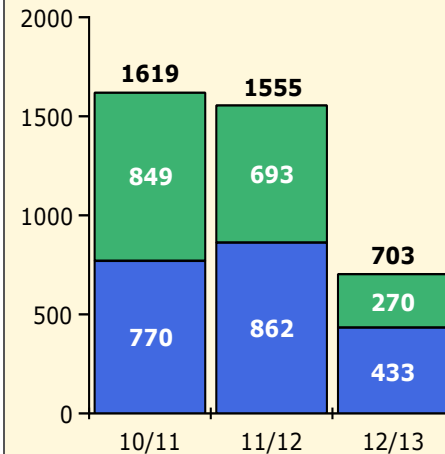

PINELLAS COUNTY SCHOOLS DISTRICT DISCIPLINE TRENDS

Incidents Total

Population and Discipline by:

Black Non Black

Population and Discipline by:

Elem Mid High Other