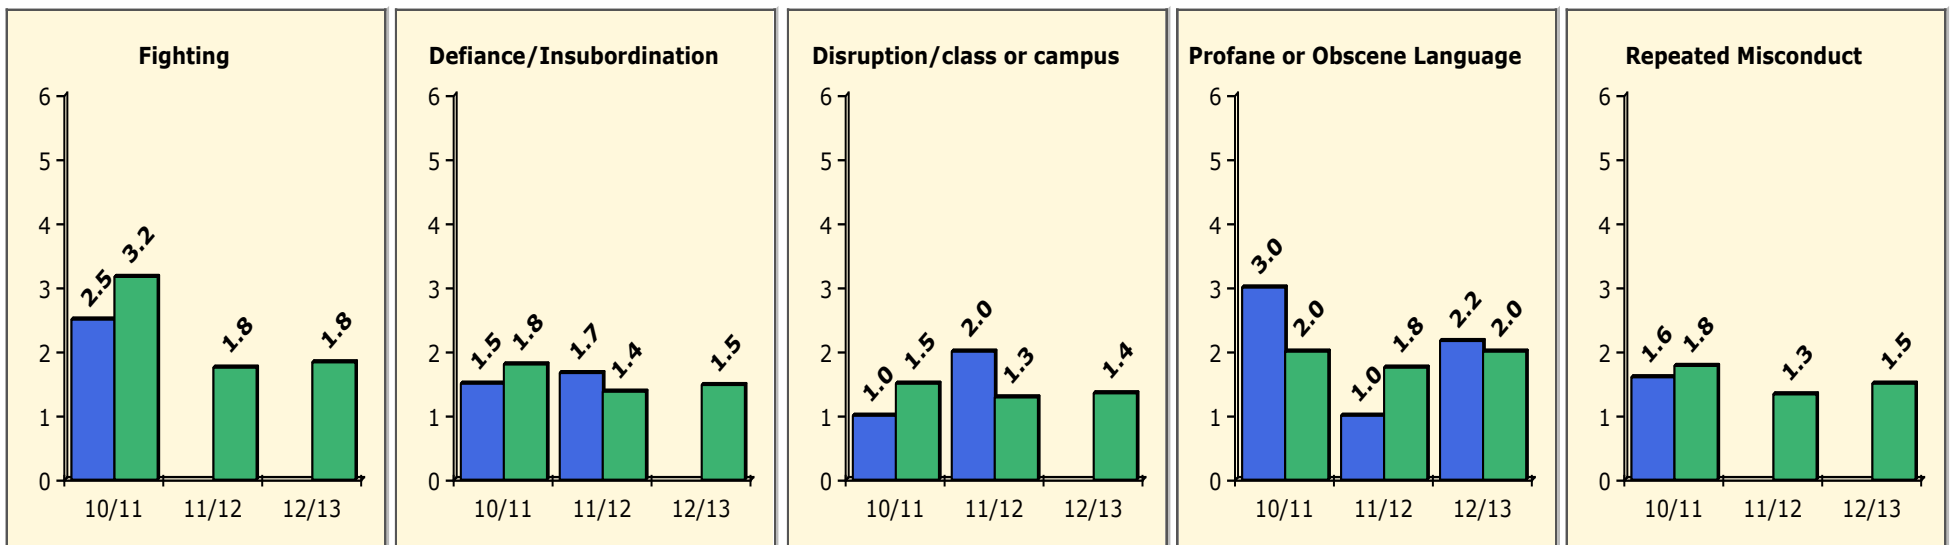

Elem Mid High Other

PINELLAS COUNTY SCHOOLS DISTRICT DISCIPLINE TRENDS

Incidents Total

Top 5 Out-of-School Suspensions

Black Non Black

Top 5 Detail: Days Suspended

Black Non Black

PINELLAS COUNTY SCHOOLS DISTRICT DISCIPLINE TRENDS