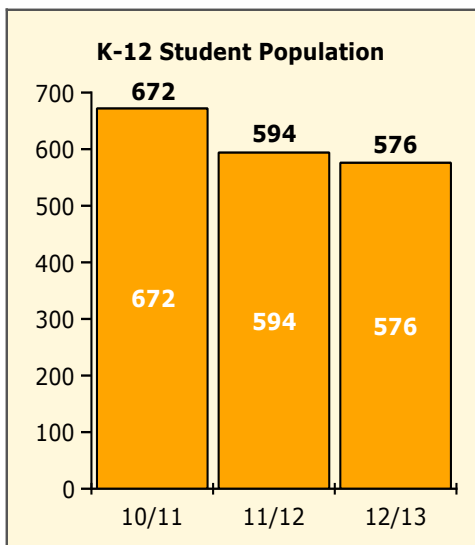

PINELLAS COUNTY SCHOOLS DISTRICT DISCIPLINE TRENDS

Incidents Total

Population and Discipline by:

Black Non Black

Population and Discipline by:

Elem Mid High Other