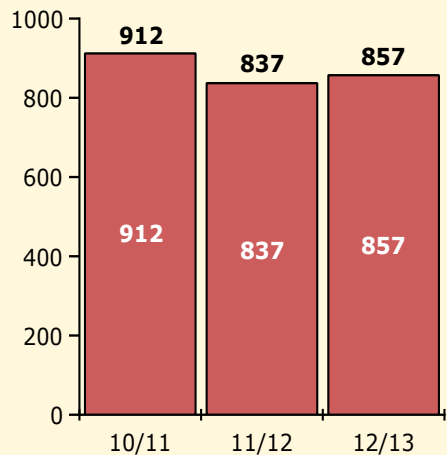

K-12 Student Population