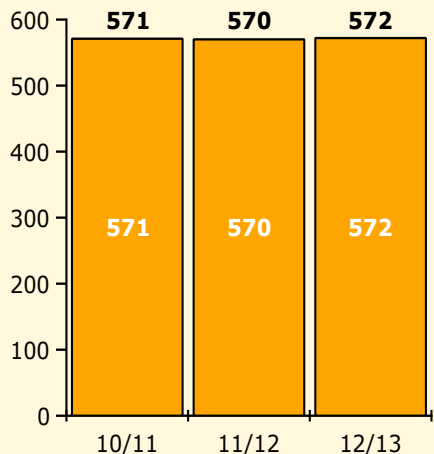

K-12 Student Population