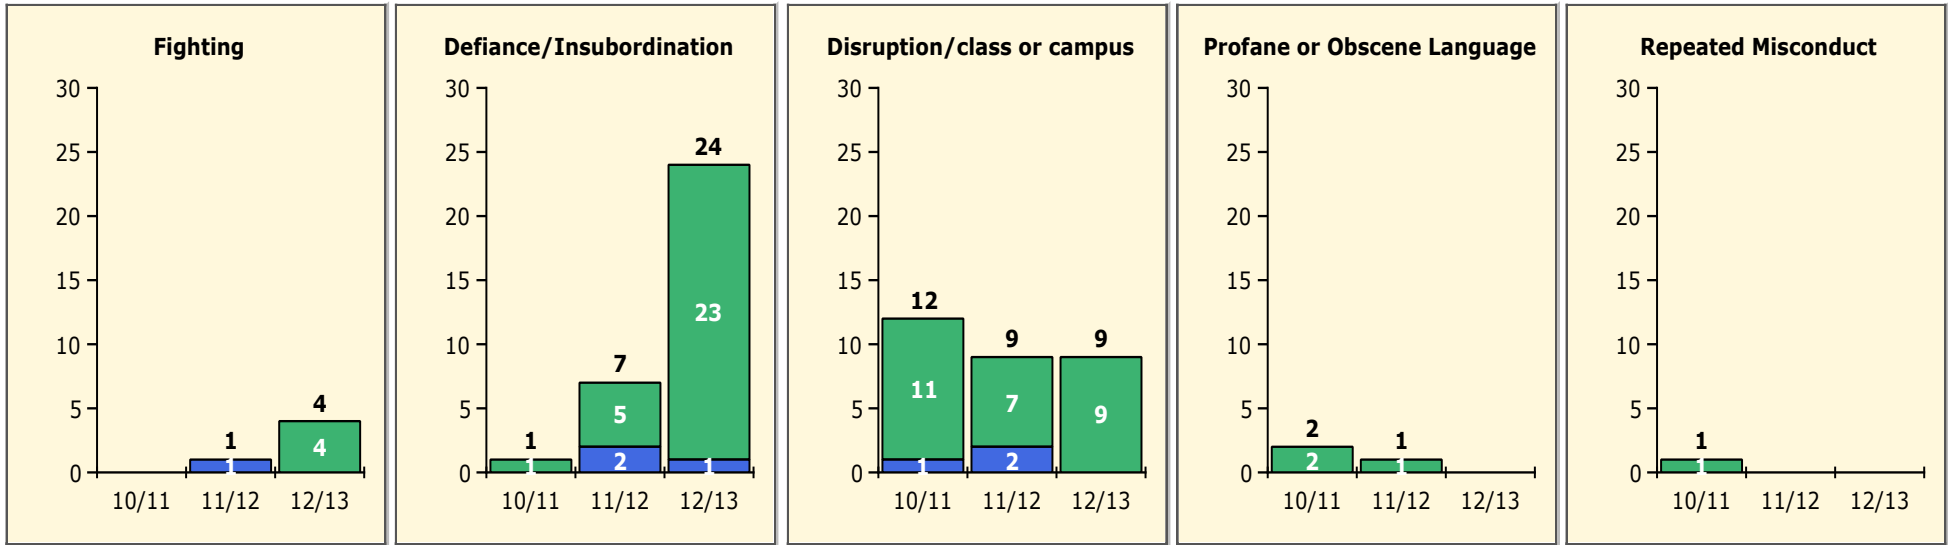

Incidents Total

Top 5 Out-of-School Suspensions

Black Non Black