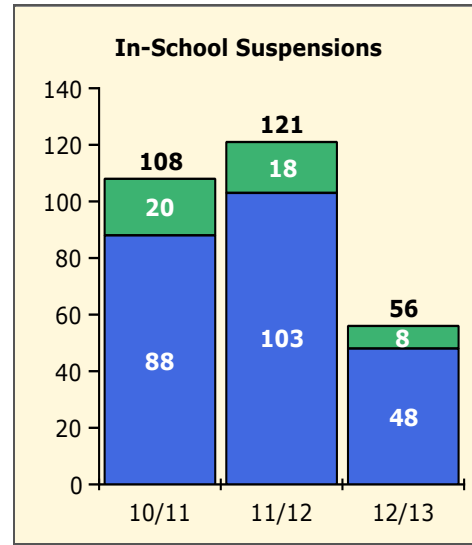

PINELLAS COUNTY SCHOOLS DISTRICT DISCIPLINE TRENDS

Incidents Total

Population and Discipline by:

Black Non Black

Population and Discipline by:

Elem Mid High Other