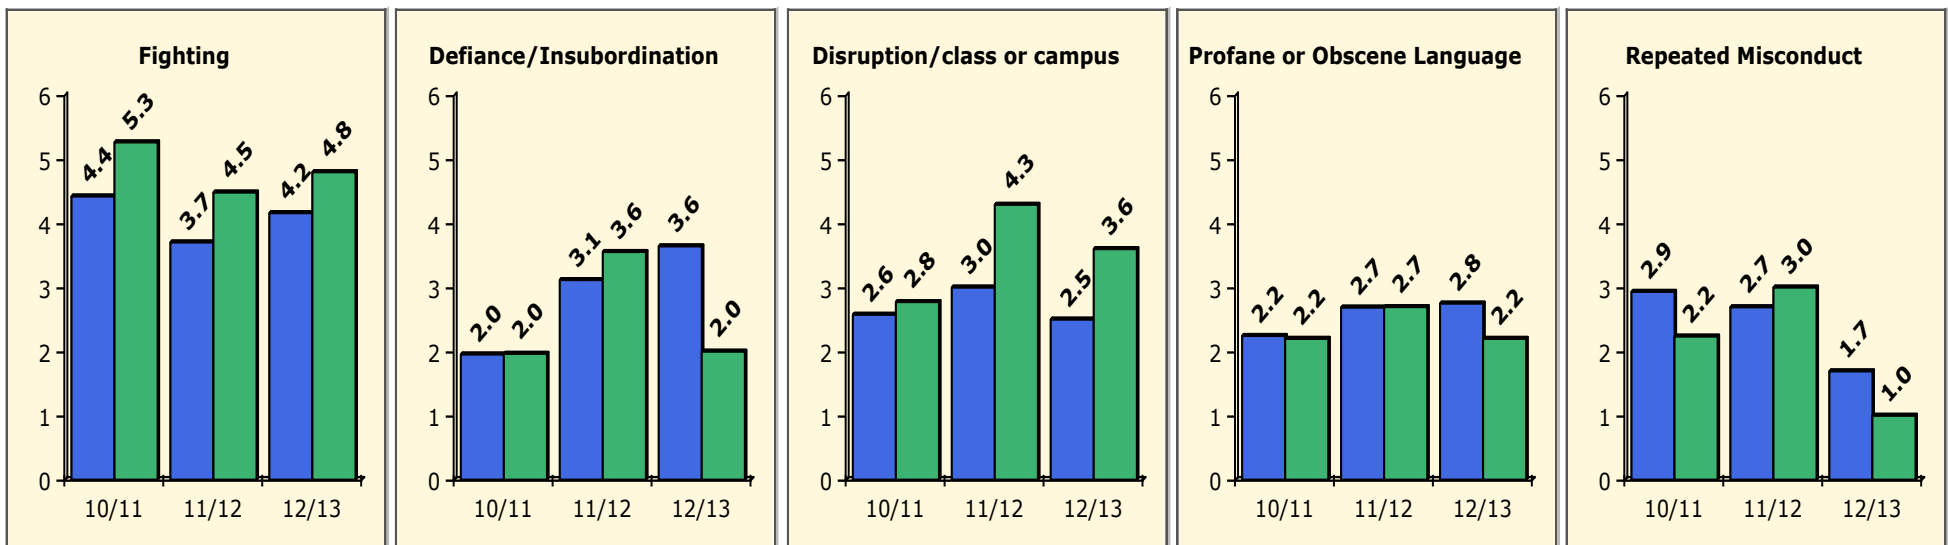

Incidents Total

Top 5 Out-of-School Suspensions

Black Non Black

Top 5 Detail: Days Suspended

Black Non Black

PINELLAS COUNTY SCHOOLS DISTRICT DISCIPLINE TRENDS

Incidents Total

Population and Discipline by: