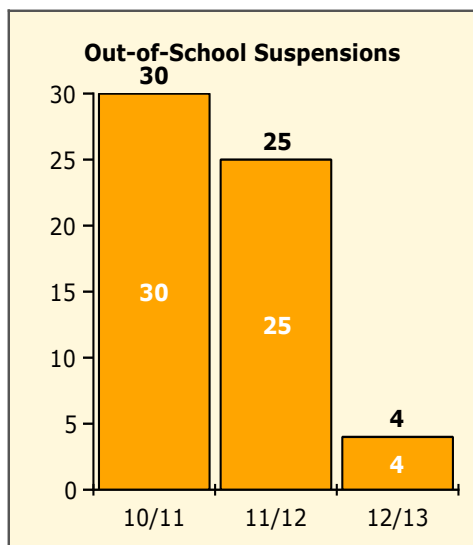

Black Non Black

PINELLAS COUNTY SCHOOLS DISTRICT DISCIPLINE TRENDS

8/26/2013

Incidents Total

Population and Discipline by:

Black Non Black

Population and Discipline by:

Elem Mid High Other