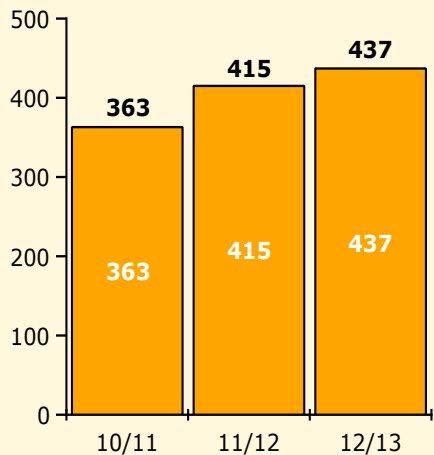

K-12 Student Population