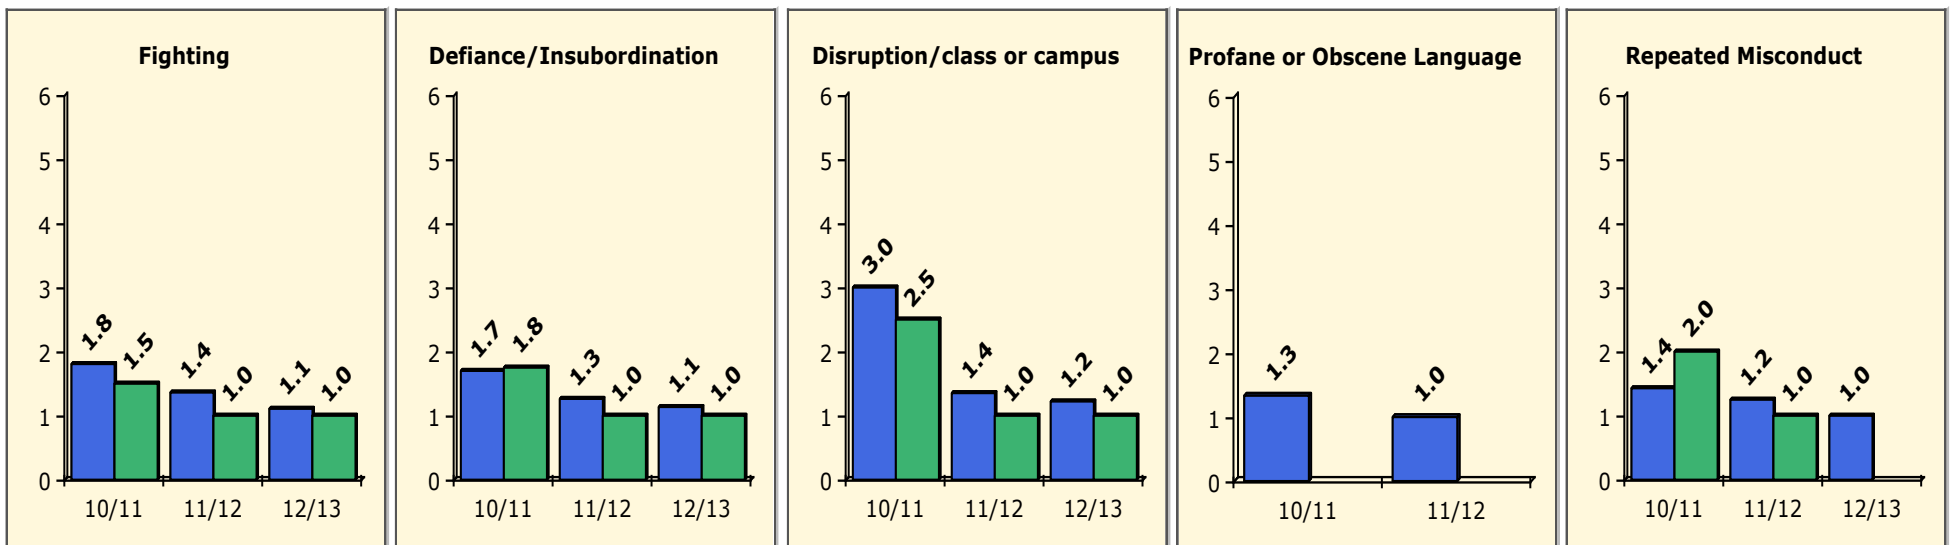

Top 5 Detail: Days Suspended

Black Non Black