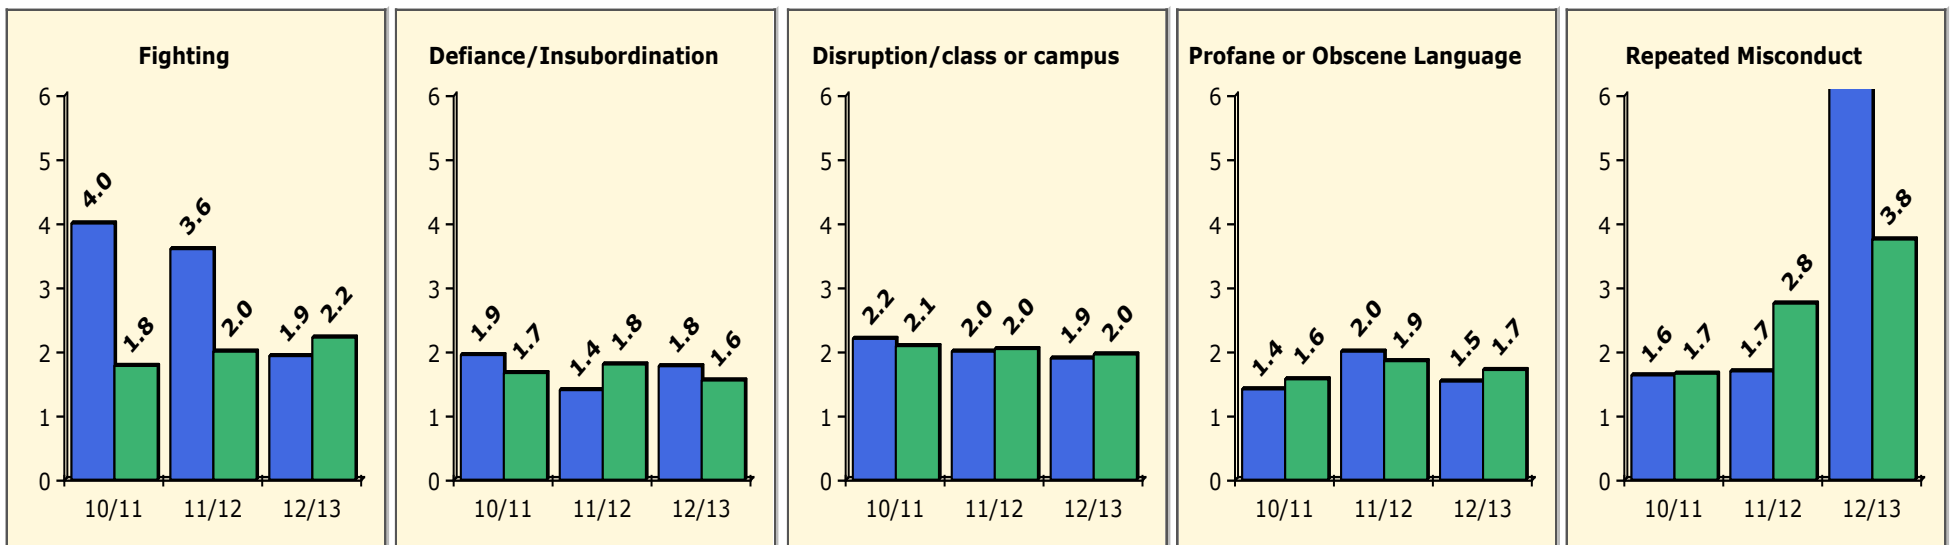

K-12 Student Population

Out-of-School Suspensions

In-School Suspensions

Arrests

Top 5 Detail: Days Suspended

Black Non Black