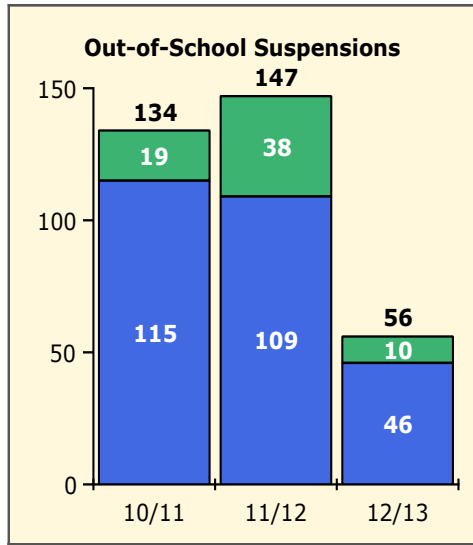

PINELLAS COUNTY SCHOOLS DISTRICT DISCIPLINE TRENDS

Incidents Total

Population and Discipline by:

Black Non Black

Population and Discipline by:

Elem Mid High Other