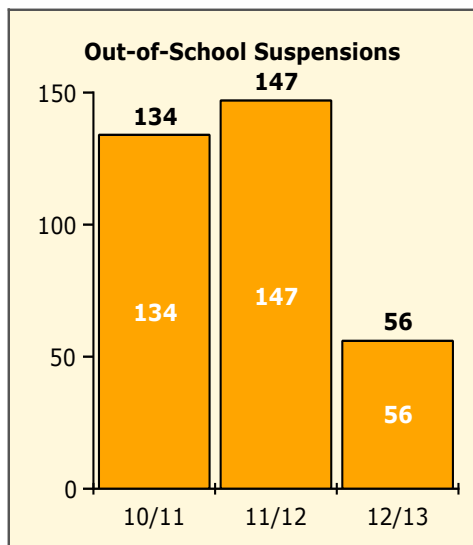

PINELLAS COUNTY SCHOOLS DISTRICT DISCIPLINE TRENDS

Incidents Total

Population and Discipline by:

Black Non Black

Population and Discipline by:

Elem Mid High Other