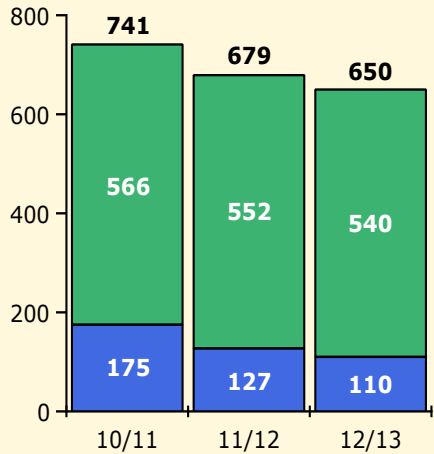

Black Non Black

Top 5 Detail: Days Suspended

Black Non Black

PINELLAS COUNTY SCHOOLS DISTRICT DISCIPLINE TRENDS

Incidents Total

Population and Discipline by:

Black Non Black

K-12 Student Population