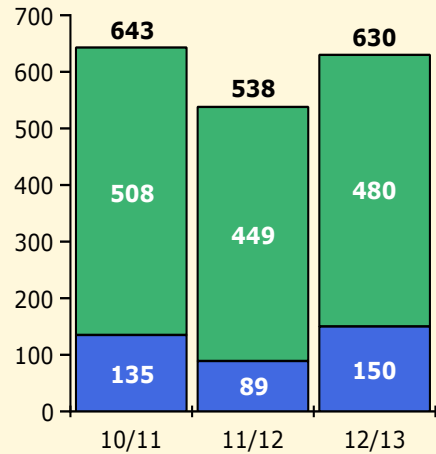

Black Non Black

PINELLAS COUNTY SCHOOLS DISTRICT DISCIPLINE TRENDS

8/26/2013

Incidents Total

Population and Discipline by:

Black Non Black

K-12 Student Population

Out-of-School Suspensions