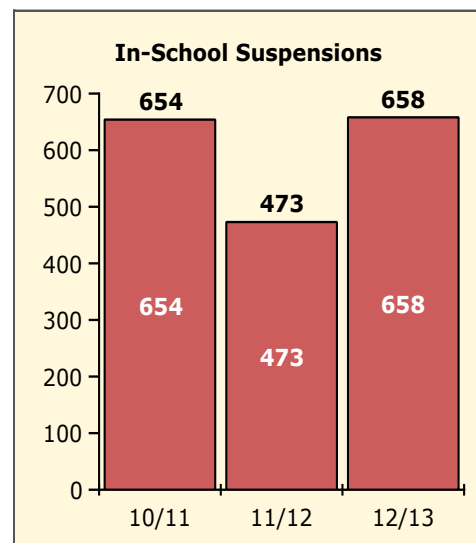

PINELLAS COUNTY SCHOOLS DISTRICT DISCIPLINE TRENDS

Incidents Total

Population and Discipline by:

Black Non Black

Population and Discipline by:

Elem Mid High Other