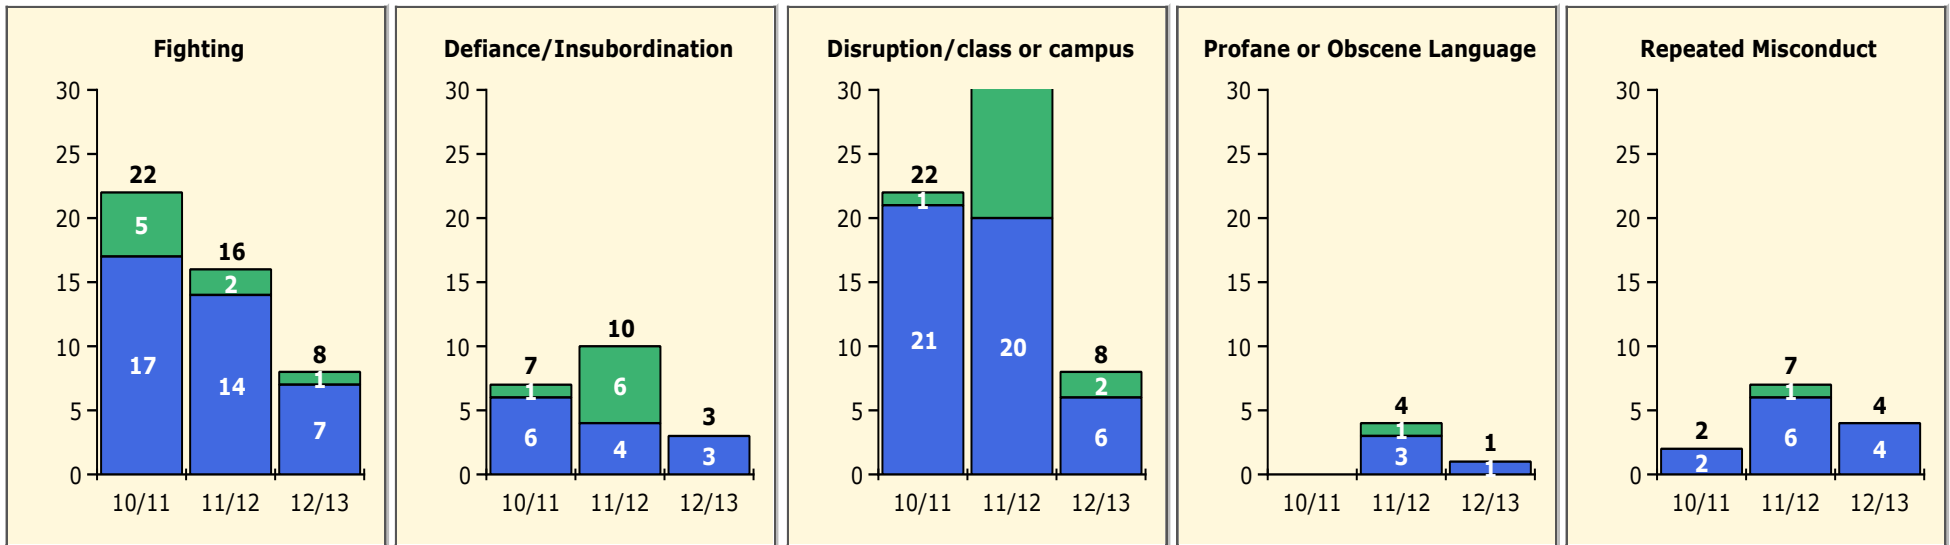

PINELLAS COUNTY SCHOOLS DISTRICT DISCIPLINE TRENDS

Incidents Total

Top 5 Out-of-School Suspensions

Black Non Black