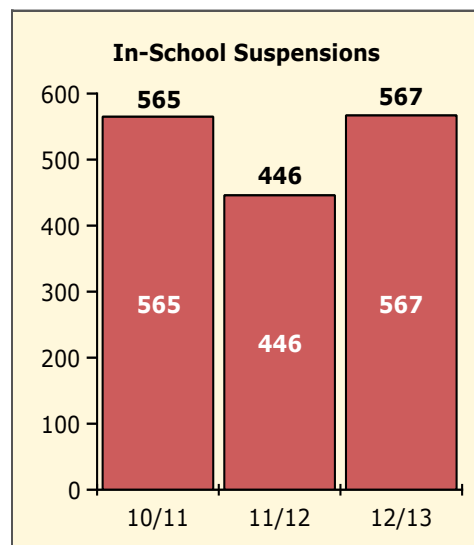

Incidents Total

Population and Discipline by:

Black Non Black

Population and Discipline by:

Elem Mid High Other

PINELLAS COUNTY SCHOOLS DISTRICT DISCIPLINE TRENDS

Incidents Total

Top 5 Out-of-School Suspensions