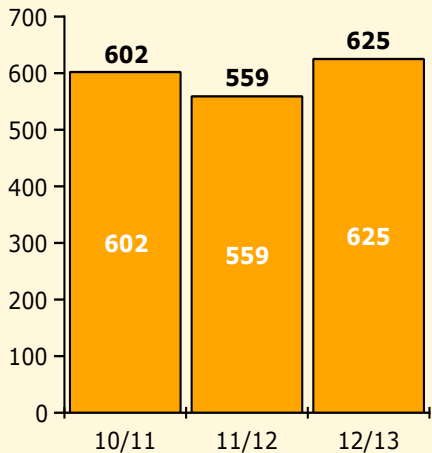

K-12 Student Population