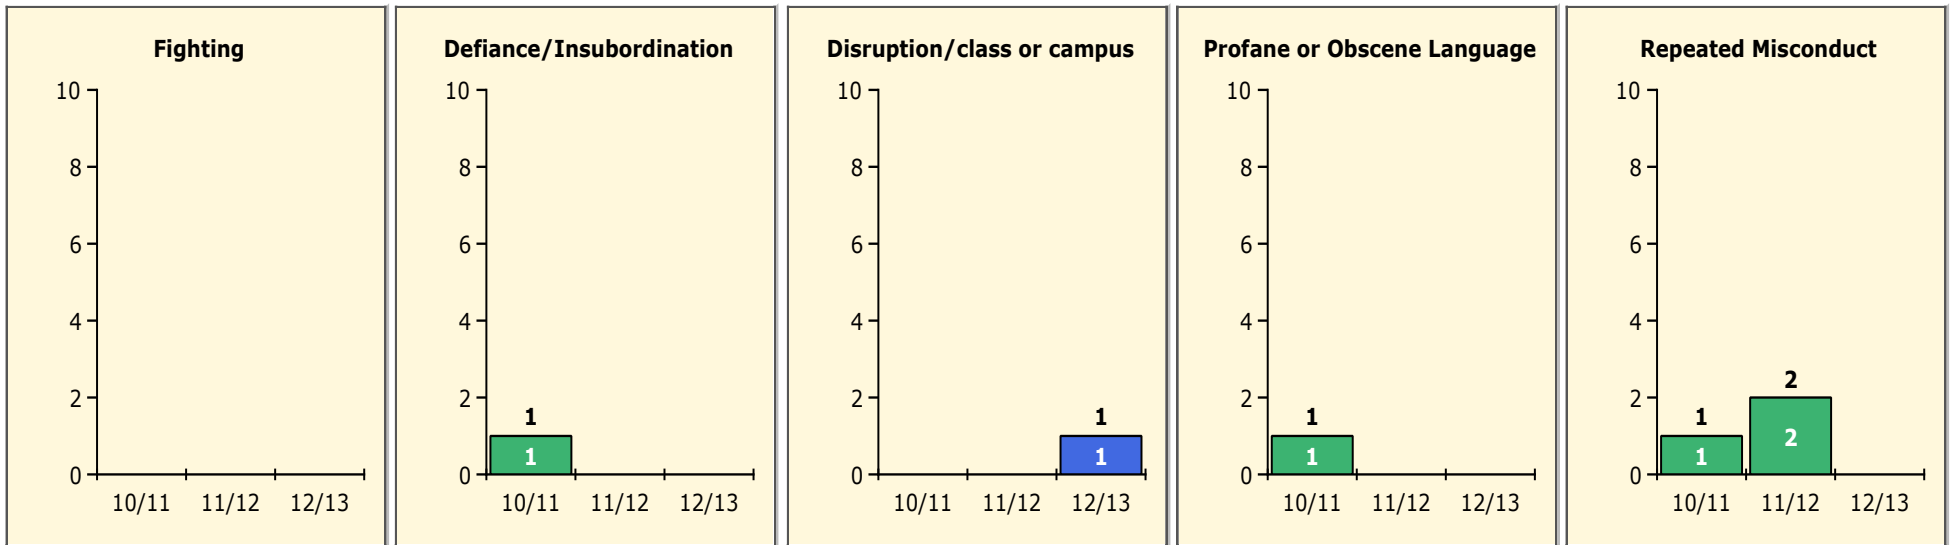

Incidents Total

Top 5 Out-of-School Suspensions

Black Non Black