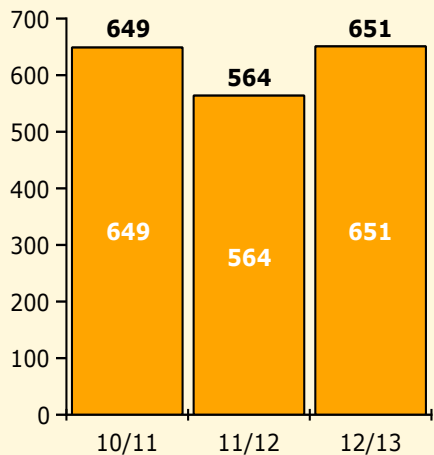

K-12 Student Population