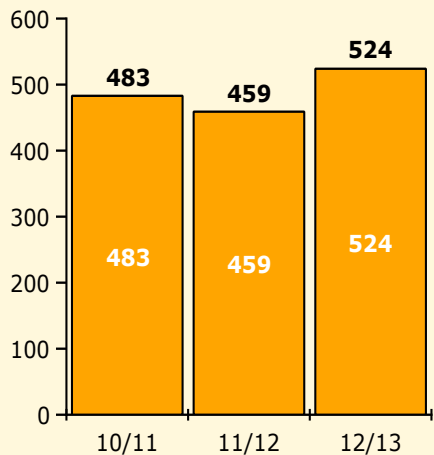

K-12 Student Population