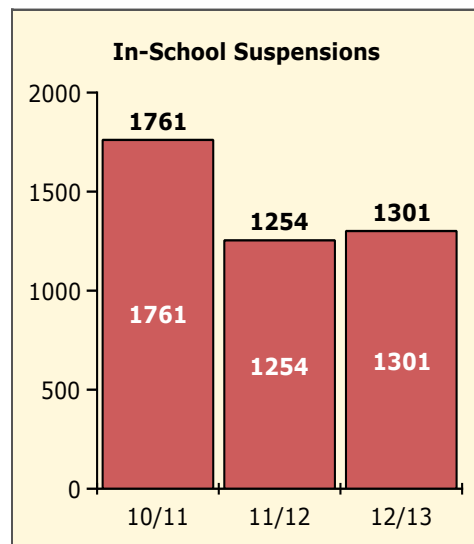

PINELLAS COUNTY SCHOOLS DISTRICT DISCIPLINE TRENDS

8/26/2013

Incidents Total

Population and Discipline by:

Black Non Black

Population and Discipline by:

Elem Mid High Other