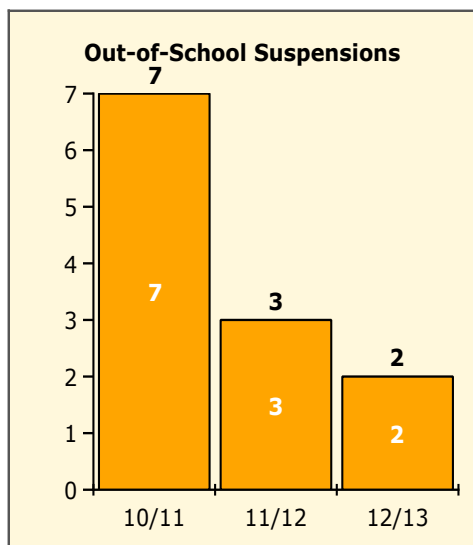

PINELLAS COUNTY SCHOOLS DISTRICT DISCIPLINE TRENDS

Incidents Total

Population and Discipline by:

Black Non Black

Population and Discipline by:

Elem Mid High Other