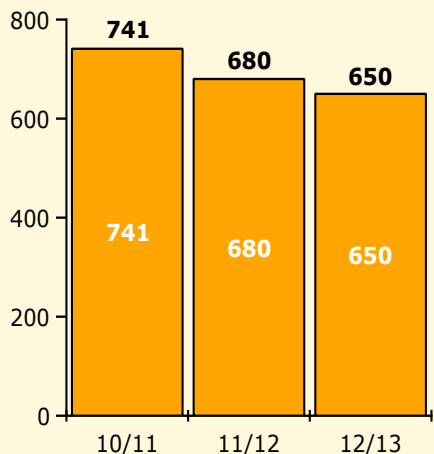

K-12 Student Population