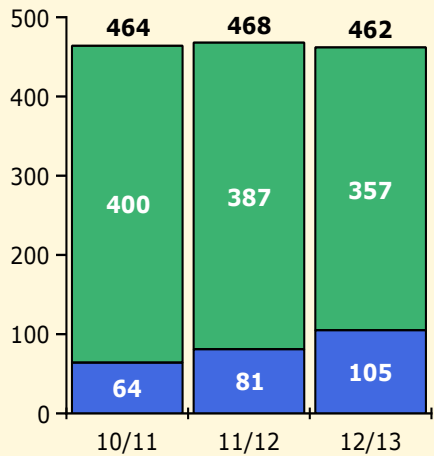

Black Non Black

PINELLAS COUNTY SCHOOLS DISTRICT DISCIPLINE TRENDS

8/26/2013

Incidents Total

Population and Discipline by:

Black Non Black

K-12 Student Population

Out-of-School Suspensions