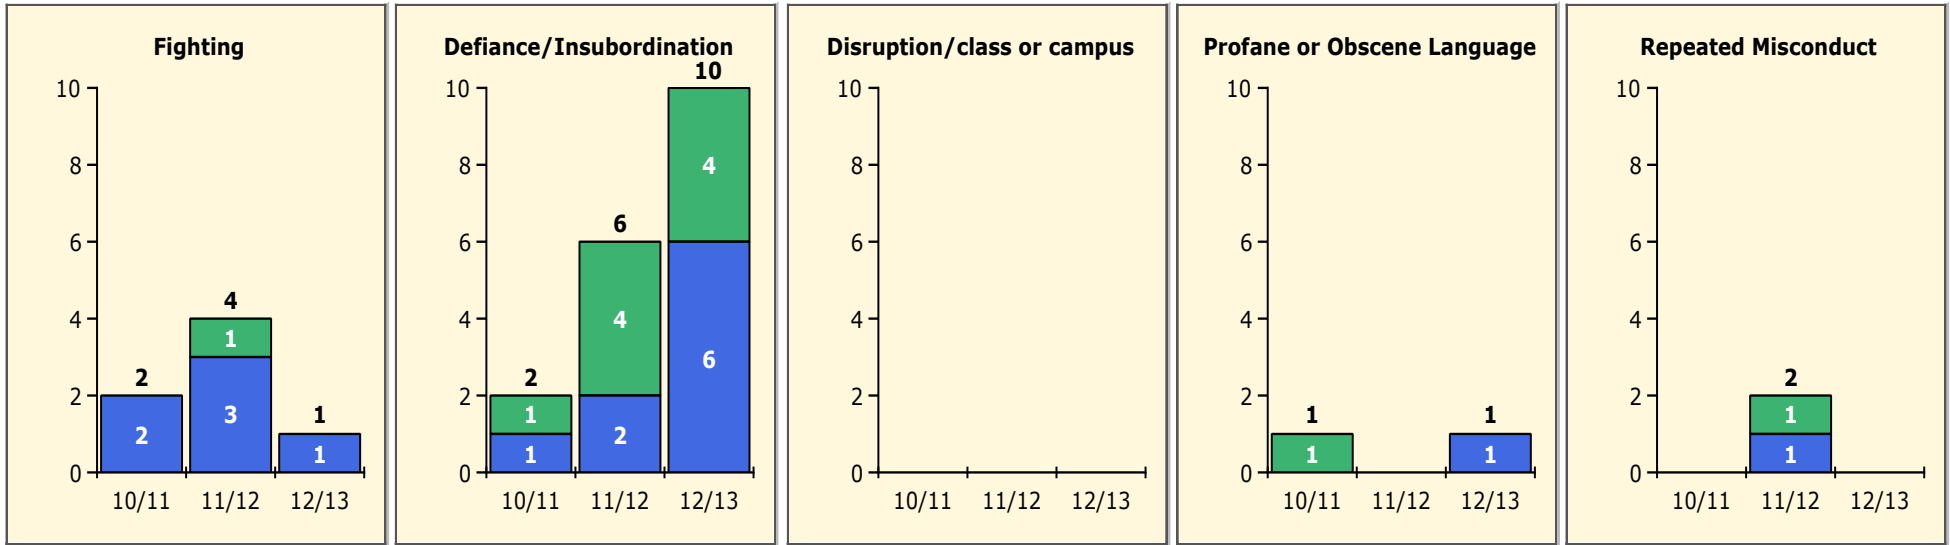

Black Non Black

Top 5 Detail: Days Suspended

Black Non Black

PINELLAS COUNTY SCHOOLS DISTRICT DISCIPLINE TRENDS

Incidents Total

Population and Discipline by:

Black Non Black

K-12 Student Population