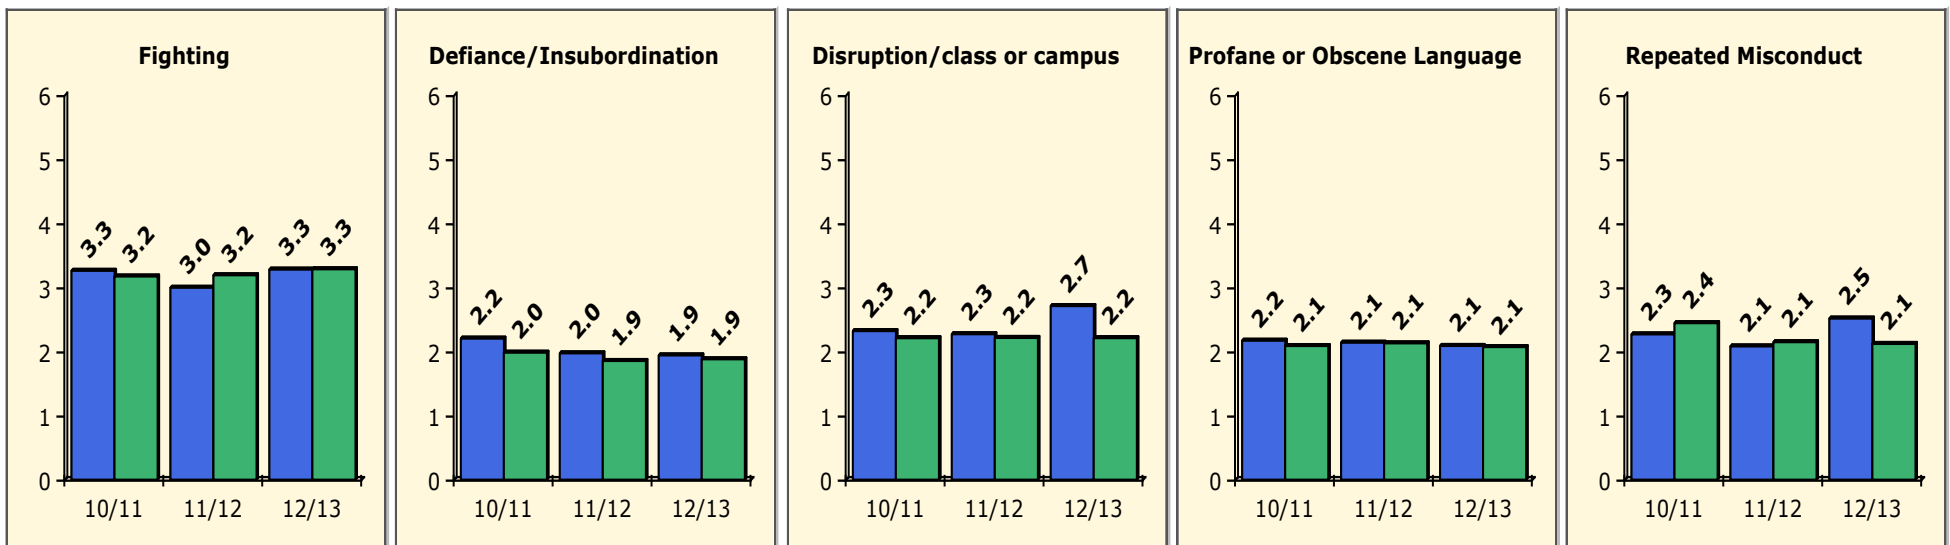

Incidents Total

Top 5 Out-of-School Suspensions

Black Non Black

Top 5 Detail: Days Suspended

Black Non Black

PINELLAS COUNTY SCHOOLS DISTRICT DISCIPLINE TRENDS

Incidents Total

Population and Discipline by: