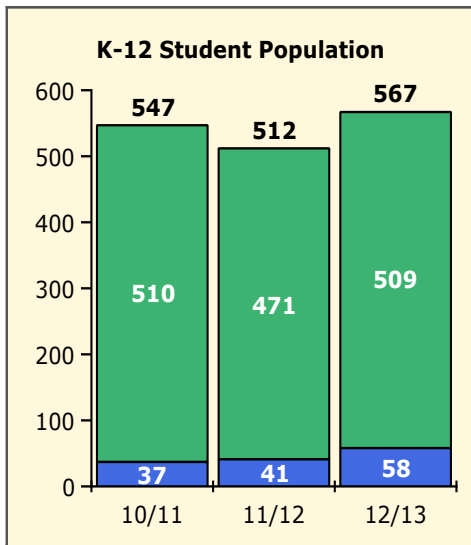

PINELLAS COUNTY SCHOOLS DISTRICT DISCIPLINE TRENDS

Incidents Total

Population and Discipline by:

Black Non Black

Population and Discipline by:

Elem Mid High Other