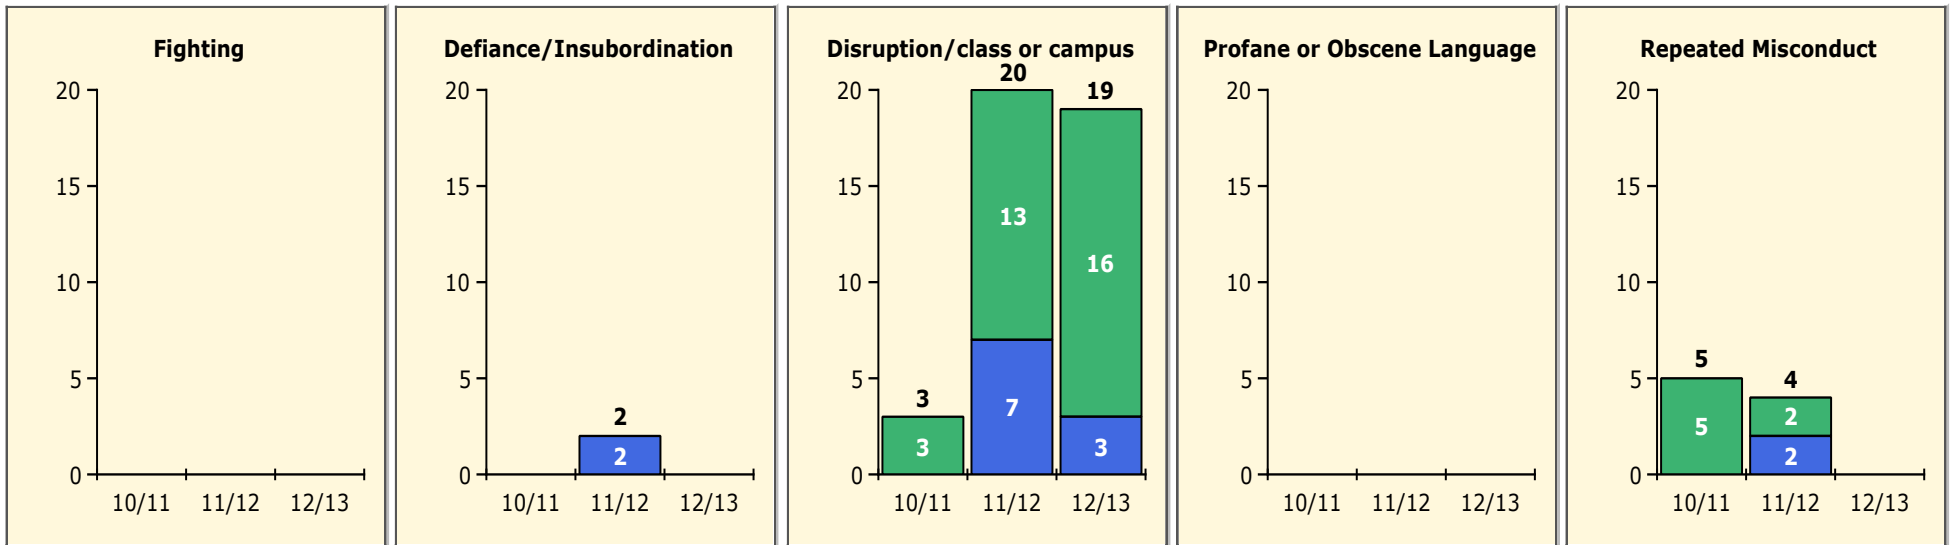

Population and Discipline by:

Elem Mid High Other

PINELLAS COUNTY SCHOOLS DISTRICT DISCIPLINE TRENDS

Incidents Total

Top 5 Out-of-School Suspensions

Black Non Black

Top 5 Detail: Days Suspended

Black Non Black