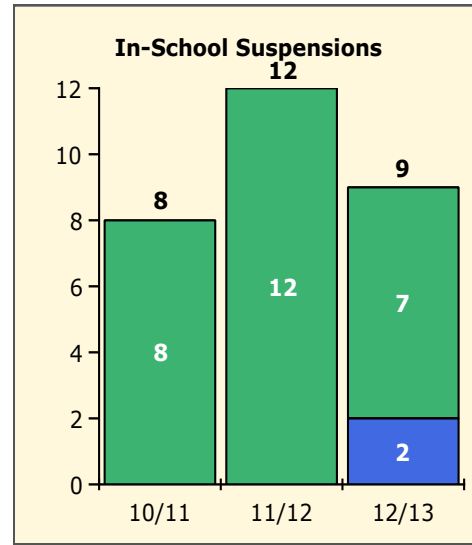

Black Non Black

PINELLAS COUNTY SCHOOLS DISTRICT DISCIPLINE TRENDS

8/26/2013

Incidents Total

Population and Discipline by:

Black Non Black

Population and Discipline by:

Elem Mid High Other