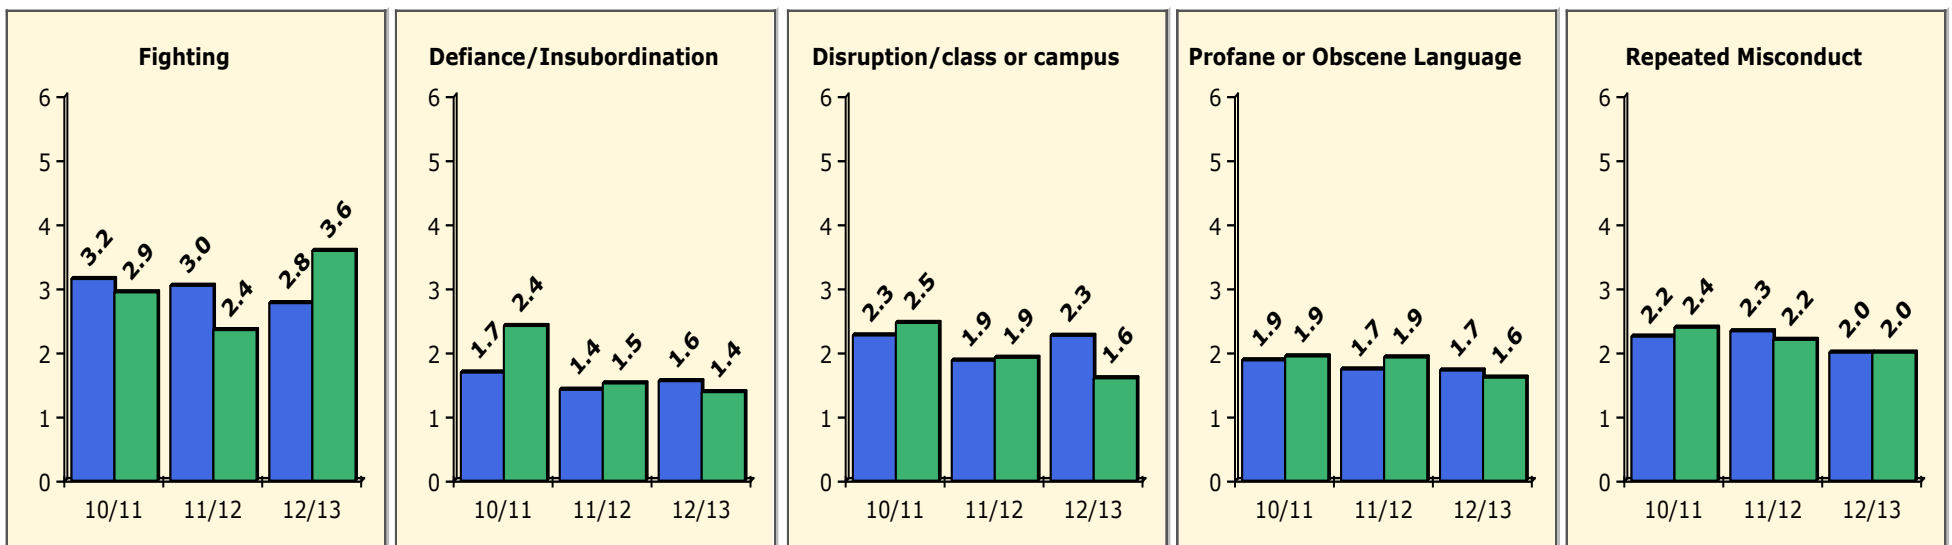

K-12 Student Population

Out-of-School Suspensions

In-School Suspensions

Arrests

Top 5 Detail: Days Suspended

Black Non Black