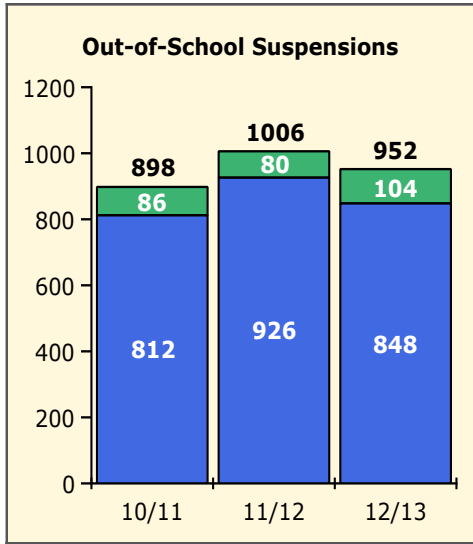

Black Non Black

Top 5 Detail: Days Suspended

Black Non Black

PINELLAS COUNTY SCHOOLS DISTRICT DISCIPLINE TRENDS

8/26/2013

Incidents Total

Population and Discipline by:

Black Non Black