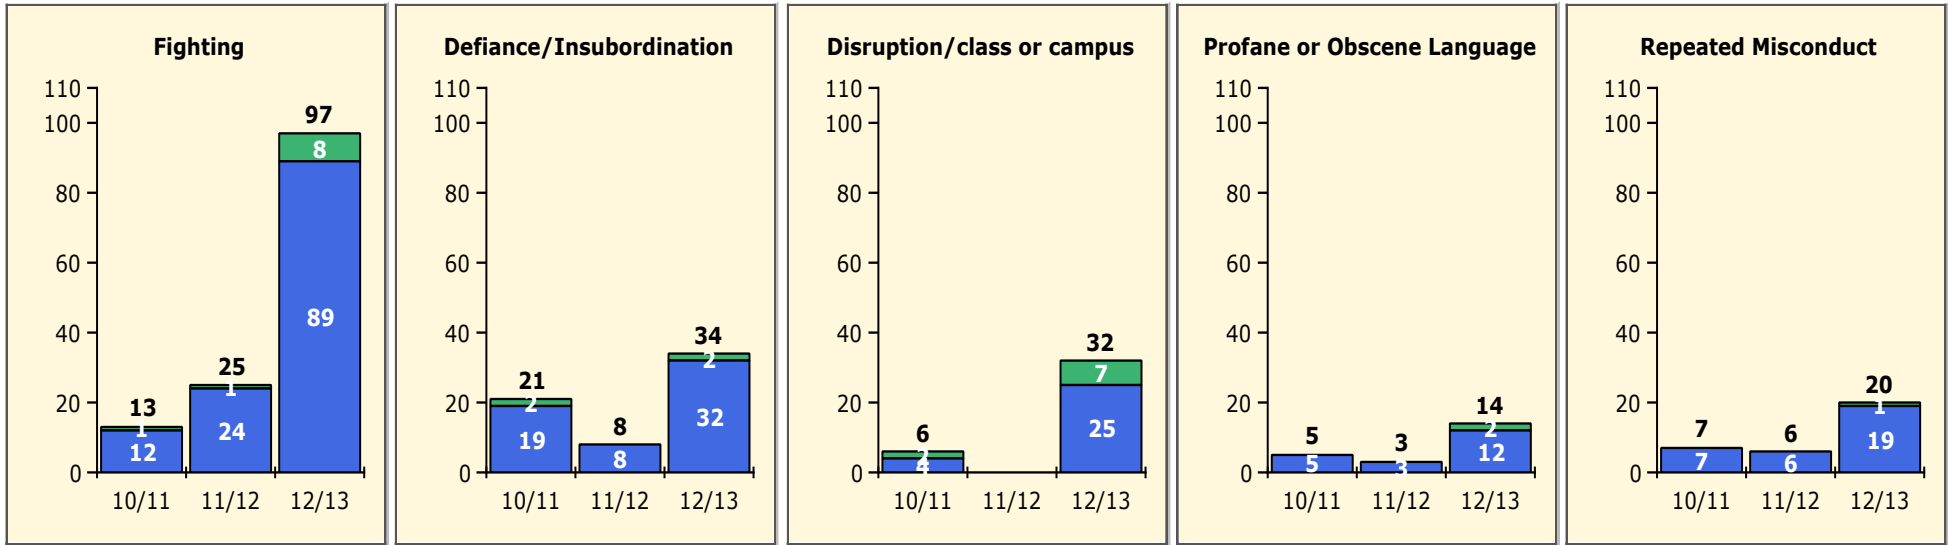

PINELLAS COUNTY SCHOOLS DISTRICT DISCIPLINE TRENDS

8/26/2013

Incidents Total

Top 5 Out-of-School Suspensions

Black Non Black