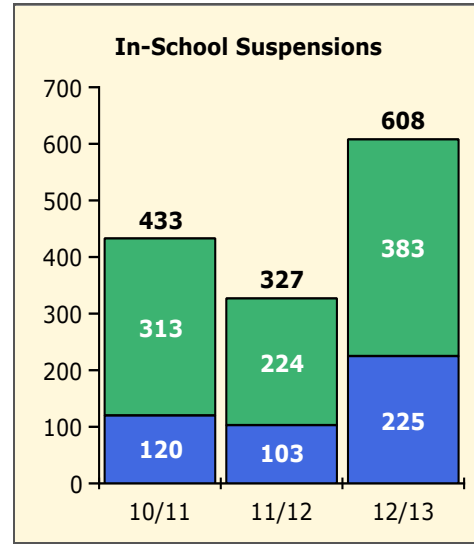

PINELLAS COUNTY SCHOOLS DISTRICT DISCIPLINE TRENDS

8/26/2013

Incidents Total

Population and Discipline by:

Black Non Black

Population and Discipline by:

Elem Mid High Other