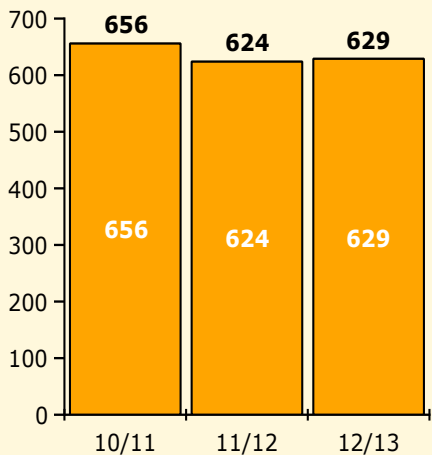

K-12 Student Population