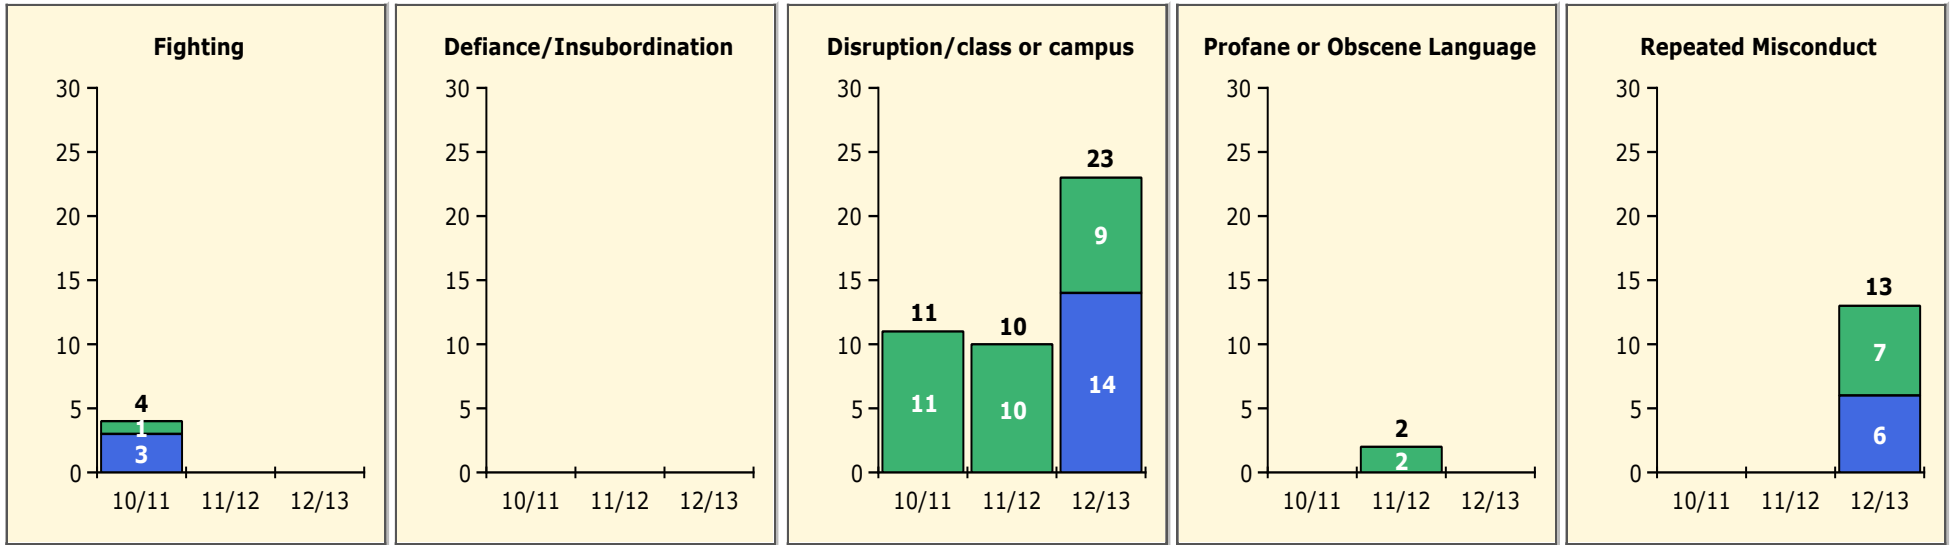

Incidents Total

Top 5 Out-of-School Suspensions

Black Non Black