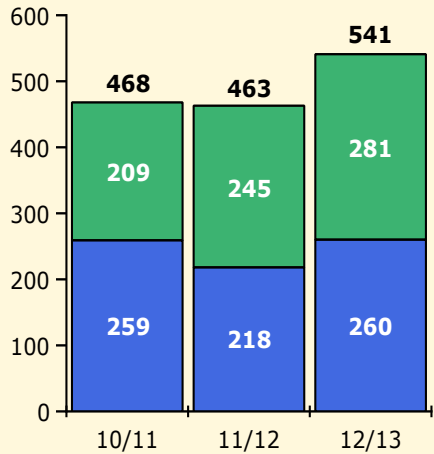

PINELLAS COUNTY SCHOOLS DISTRICT DISCIPLINE TRENDS

Incidents Total

Population and Discipline by:

Black Non Black