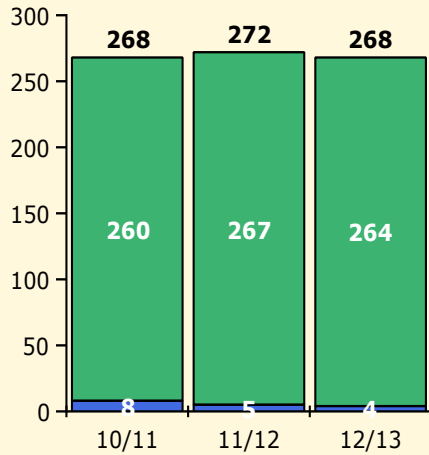

PINELLAS COUNTY SCHOOLS DISTRICT DISCIPLINE TRENDS

Incidents Total

Population and Discipline by:

Black Non Black