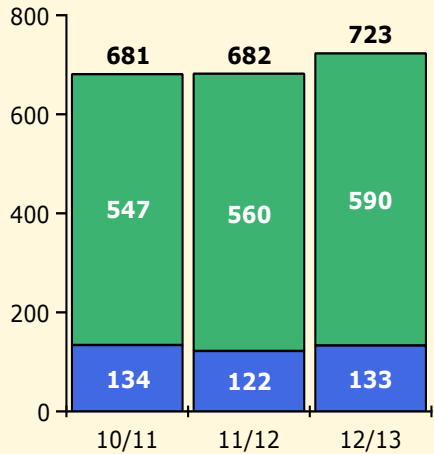

PINELLAS COUNTY SCHOOLS DISTRICT DISCIPLINE TRENDS

Incidents Total

Population and Discipline by:

Black Non Black