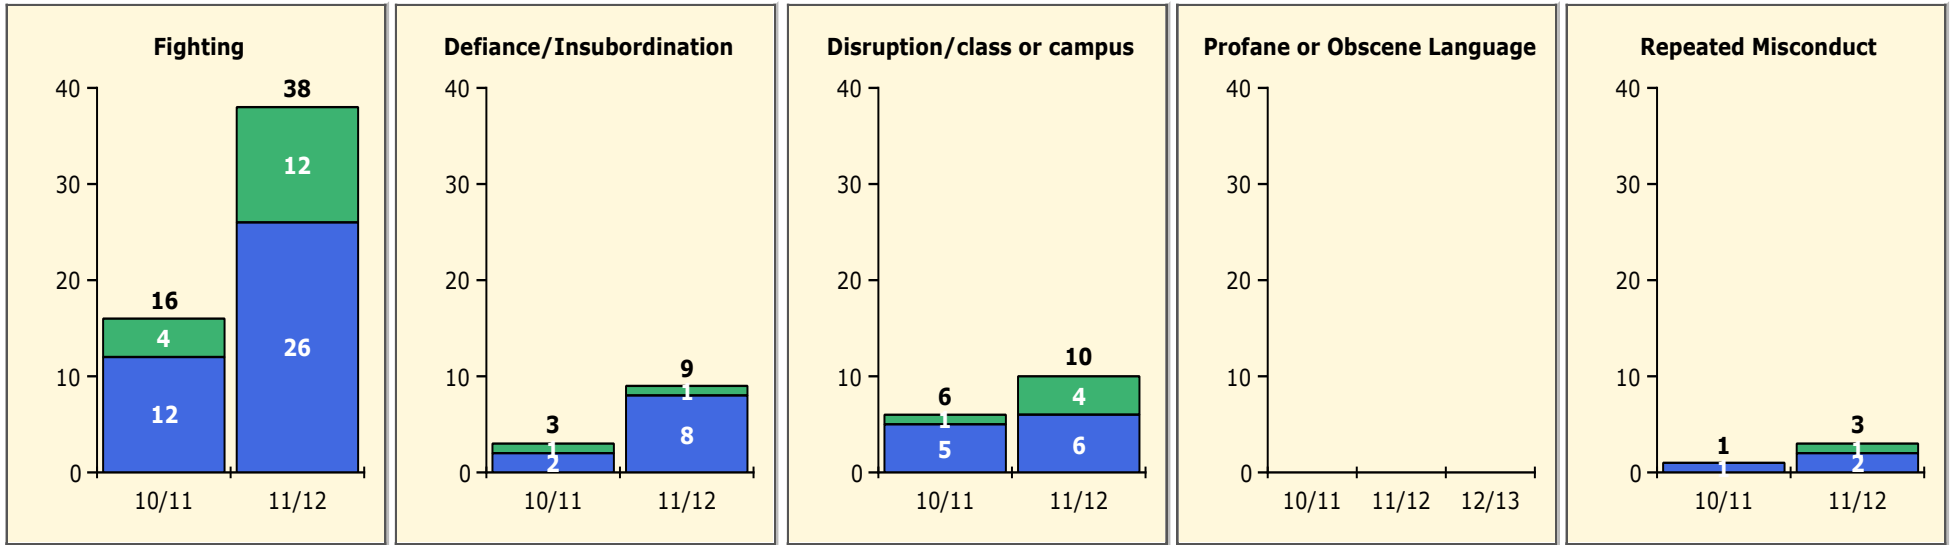

PINELLAS COUNTY SCHOOLS DISTRICT DISCIPLINE TRENDS

8/26/2013

Incidents Total

Top 5 Out-of-School Suspensions

Black Non Black