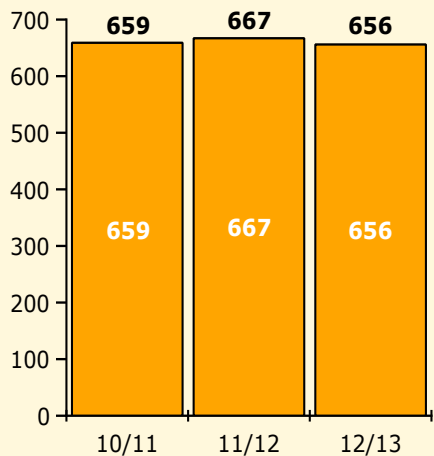

K-12 Student Population