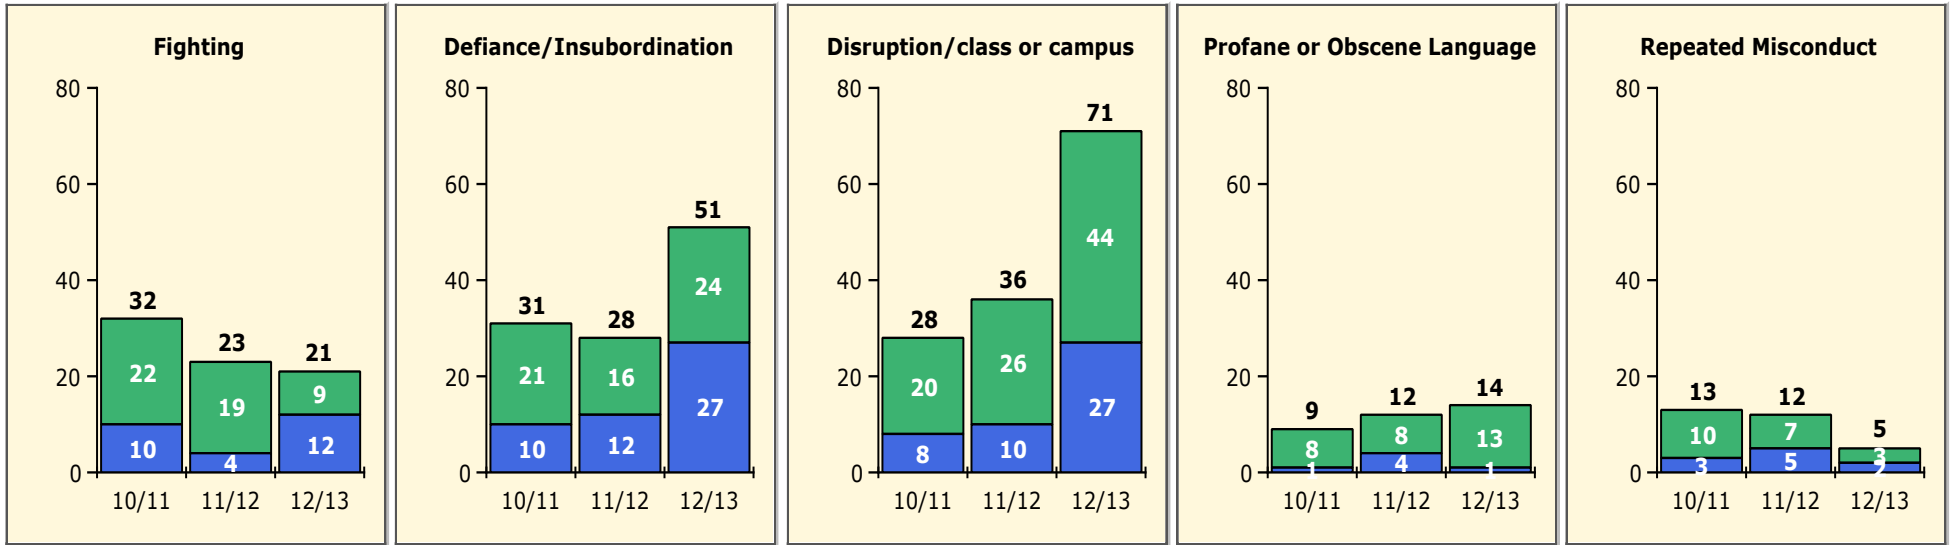

PINELLAS COUNTY SCHOOLS DISTRICT DISCIPLINE TRENDS

Incidents Total

Top 5 Out-of-School Suspensions

Black Non Black