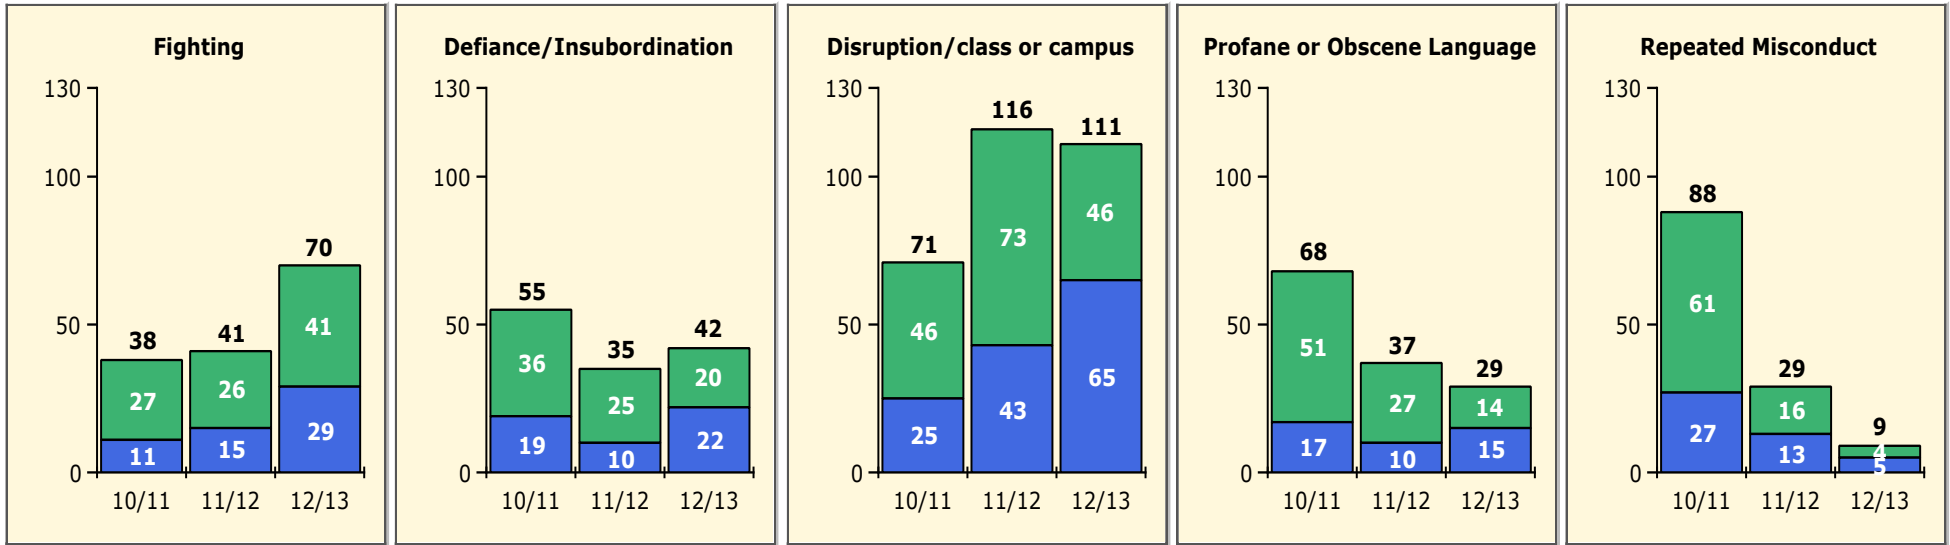

PINELLAS COUNTY SCHOOLS DISTRICT DISCIPLINE TRENDS

8/26/2013

Incidents Total

Top 5 Out-of-School Suspensions

Black Non Black