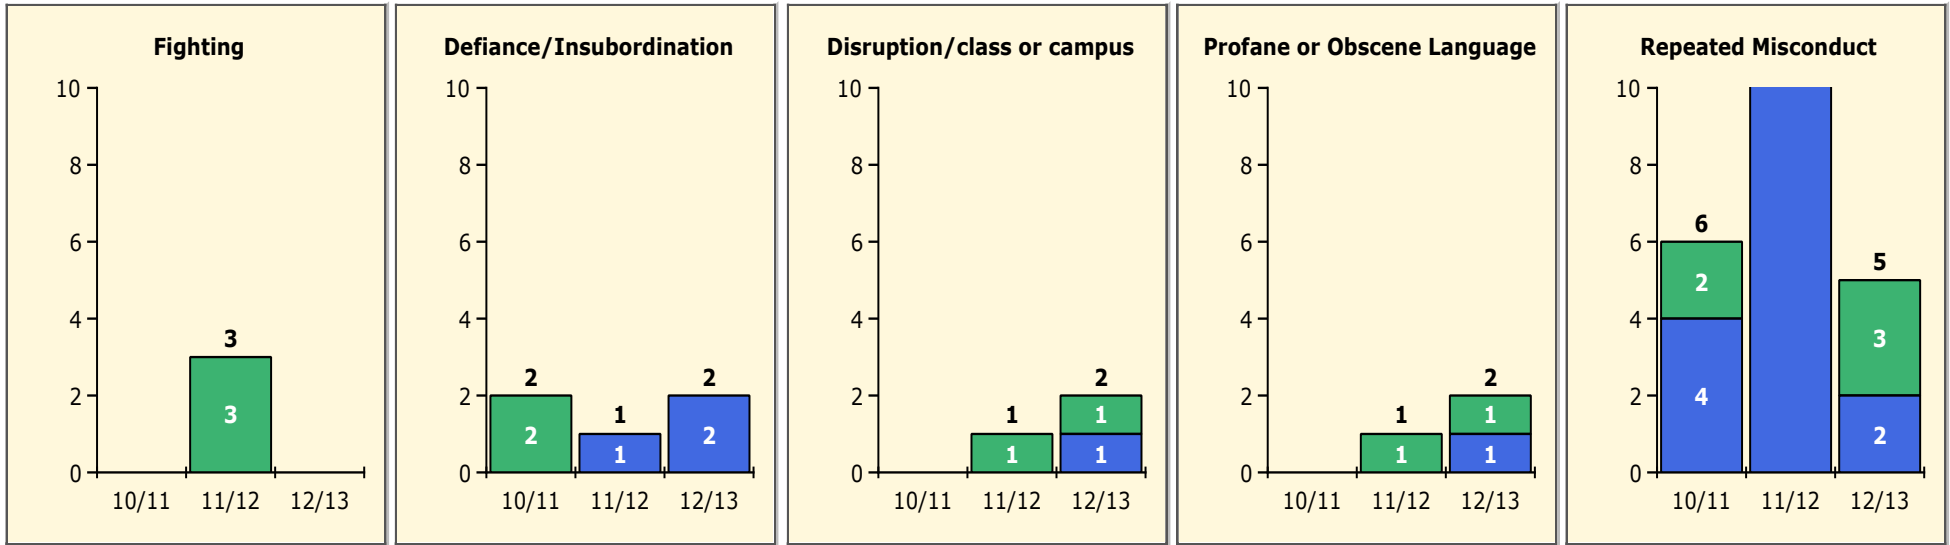

Black Non Black

Population and Discipline by:

Elem Mid High Other

Incidents Total

Top 5 Out-of-School Suspensions

Black Non Black

Top 5 Detail: Days Suspended

Black Non Black