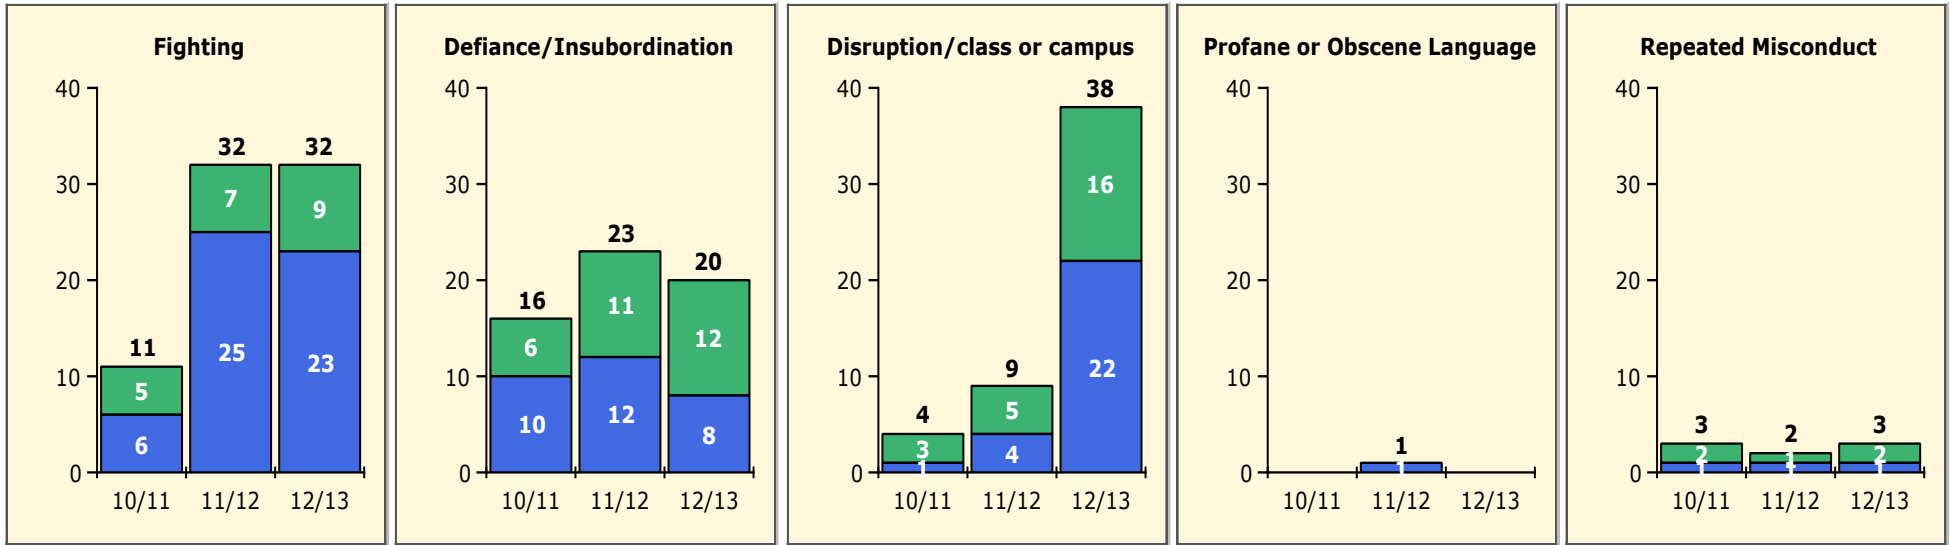

Black Non Black

Top 5 Detail: Days Suspended

Black Non Black

PINELLAS COUNTY SCHOOLS DISTRICT DISCIPLINE TRENDS

Incidents Total

Population and Discipline by:

Black Non Black

K-12 Student Population