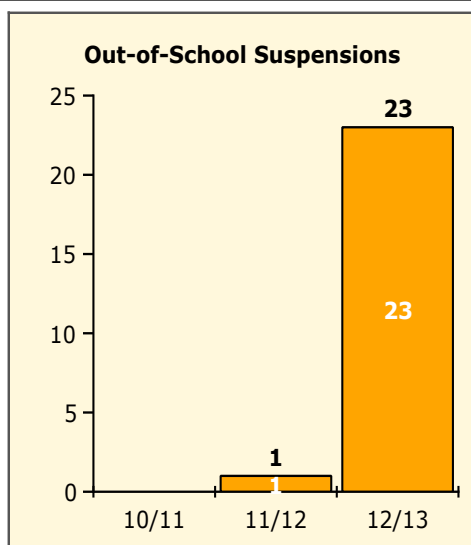

PINELLAS COUNTY SCHOOLS DISTRICT DISCIPLINE TRENDS

Incidents Total

Population and Discipline by:

Black Non Black

Population and Discipline by:

Elem Mid High Other