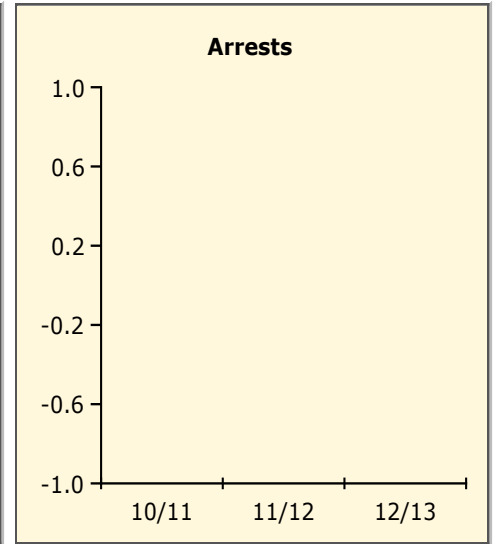

Black Non Black

PINELLAS COUNTY SCHOOLS DISTRICT DISCIPLINE TRENDS

8/26/2013

Incidents Total

Population and Discipline by:

Black Non Black

Population and Discipline by:

Elem Mid High Other