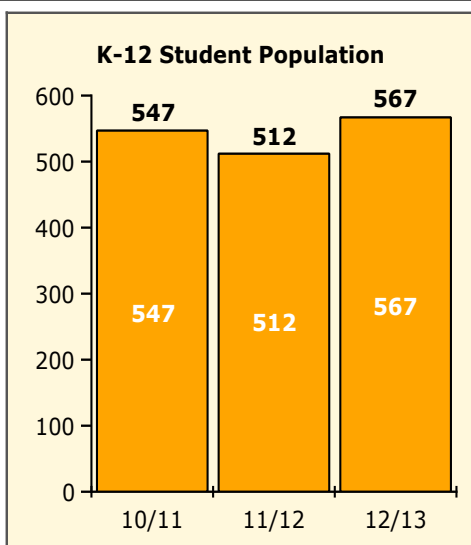

PINELLAS COUNTY SCHOOLS DISTRICT DISCIPLINE TRENDS

Incidents Total

Population and Discipline by:

Black Non Black

Population and Discipline by:

Elem Mid High Other