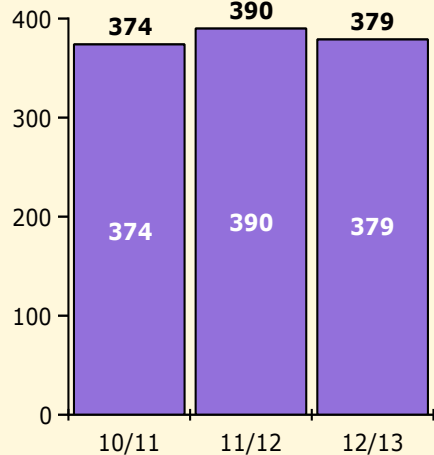

Out-of-School Suspensions