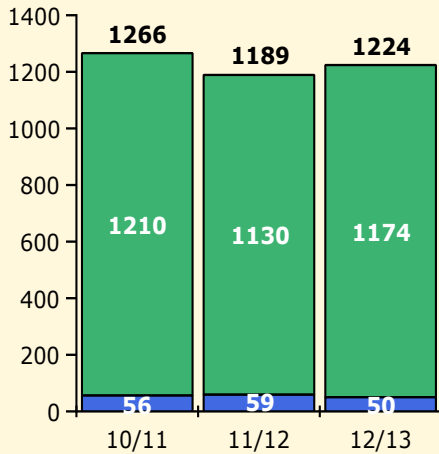

PINELLAS COUNTY SCHOOLS DISTRICT DISCIPLINE TRENDS

8/26/2013

Incidents Total

Population and Discipline by:

Black Non Black

K-12 Student Population