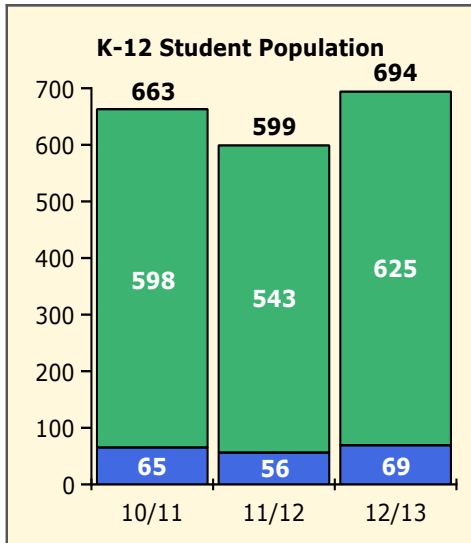

PINELLAS COUNTY SCHOOLS DISTRICT DISCIPLINE TRENDS

Incidents Total

Population and Discipline by:

Black Non Black

Population and Discipline by:

Elem Mid High Other