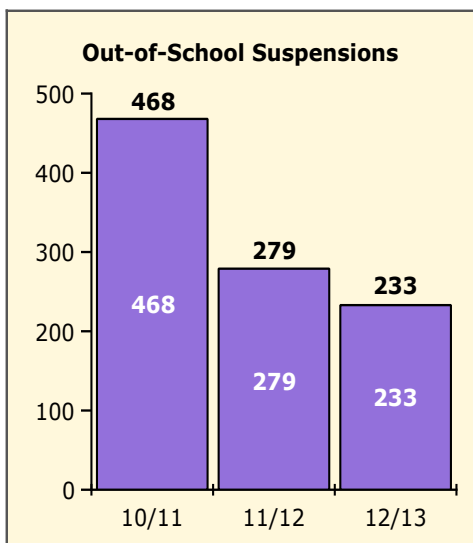

PINELLAS COUNTY SCHOOLS DISTRICT DISCIPLINE TRENDS

8/26/2013

Incidents Total

Population and Discipline by:

Black Non Black

Population and Discipline by:

Elem Mid High Other

PINELLAS COUNTY SCHOOLS DISTRICT DISCIPLINE TRENDS