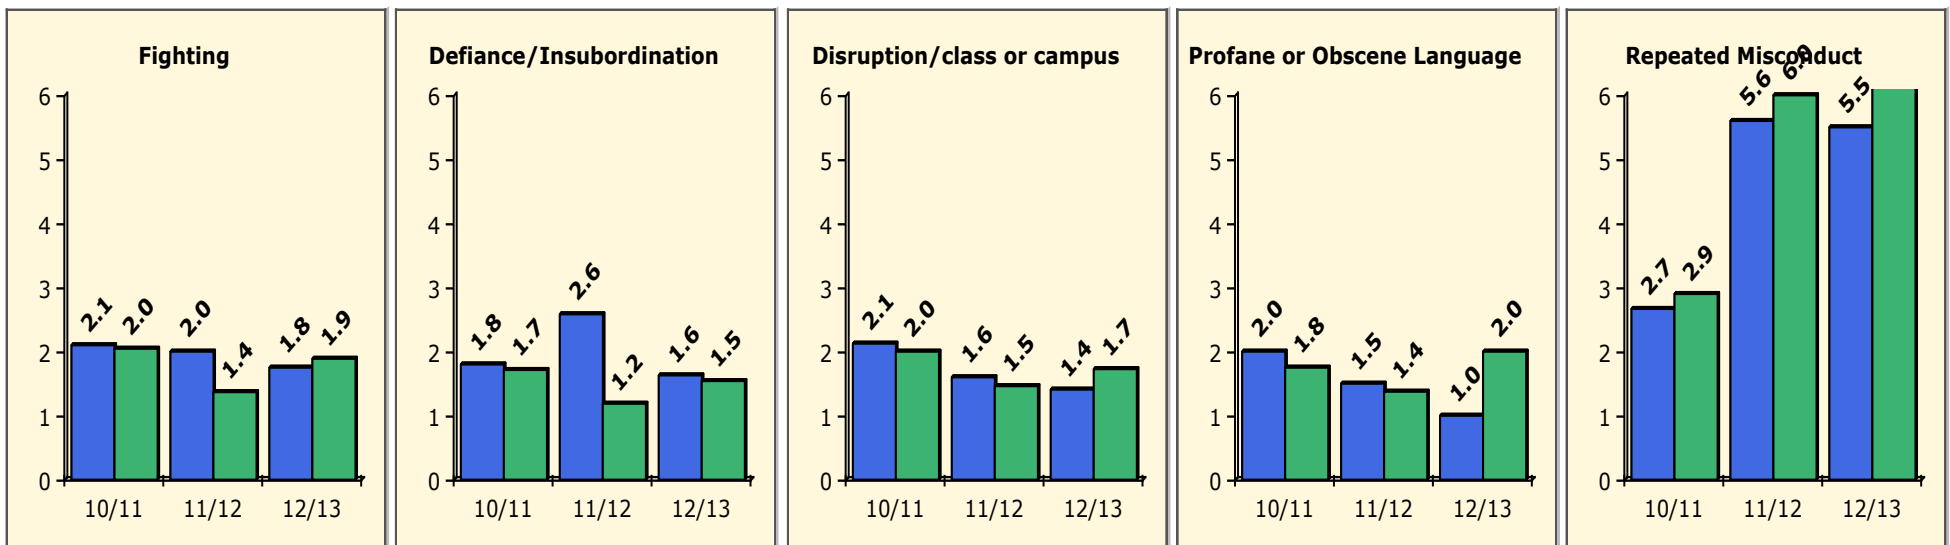

K-12 Student Population

Out-of-School Suspensions

In-School Suspensions

Arrests

Top 5 Detail: Days Suspended

Black Non Black