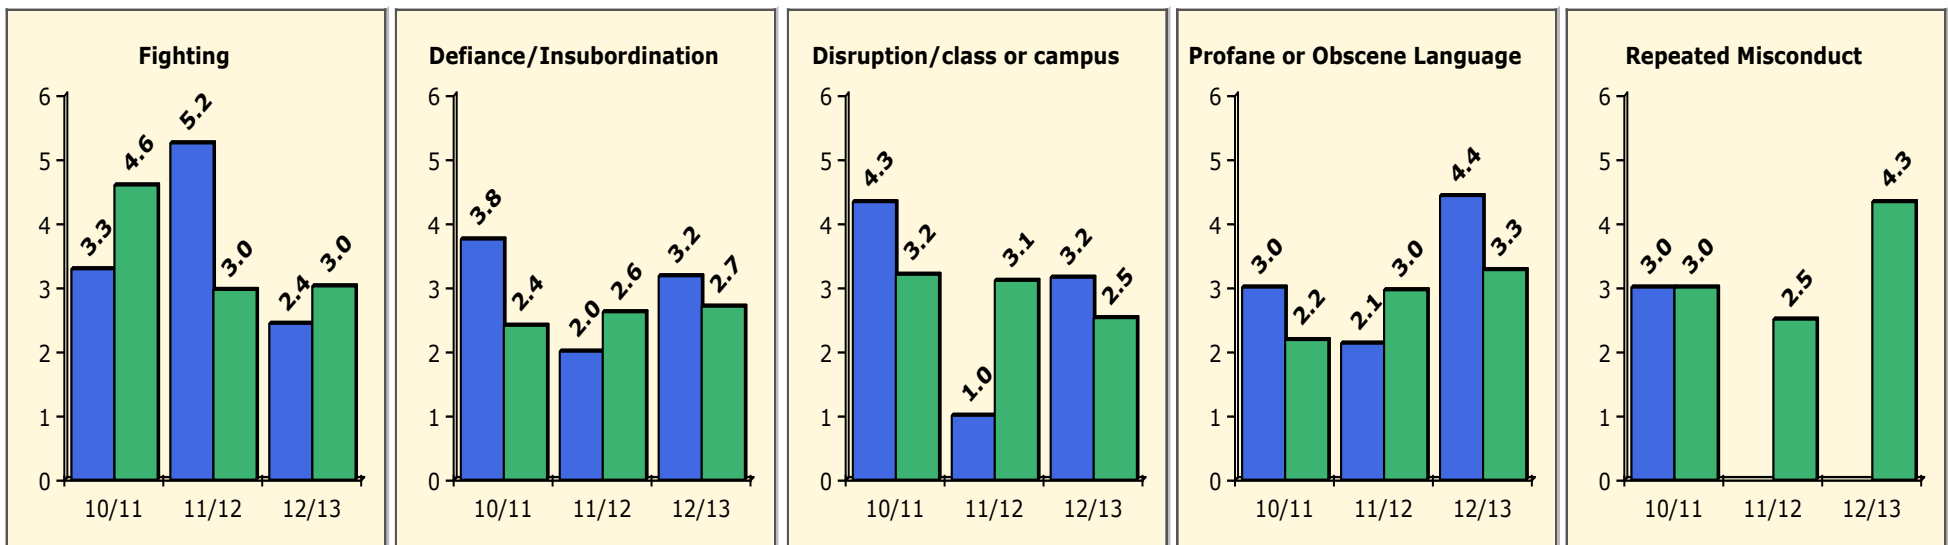

Incidents Total

Top 5 Out-of-School Suspensions

Black Non Black

Top 5 Detail: Days Suspended

Black Non Black

PINELLAS COUNTY SCHOOLS DISTRICT DISCIPLINE TRENDS

Incidents Total

Population and Discipline by: