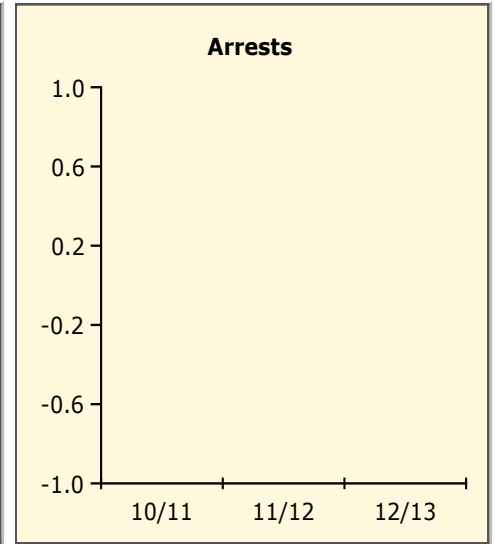

Top 5 Detail: Days Suspended

Black Non Black

PINELLAS COUNTY SCHOOLS DISTRICT DISCIPLINE TRENDS

8/26/2013

Incidents Total

Population and Discipline by:

Black Non Black

Population and Discipline by: