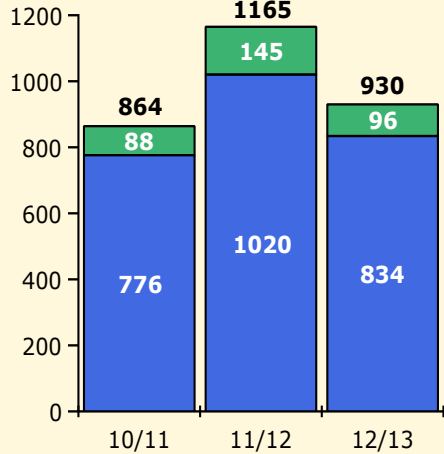

Top 5 Detail: Days Suspended

Black Non Black

PINELLAS COUNTY SCHOOLS DISTRICT DISCIPLINE TRENDS

Incidents Total

Population and Discipline by:

Black Non Black

K-12 Student Population

Out-of-School Suspensions