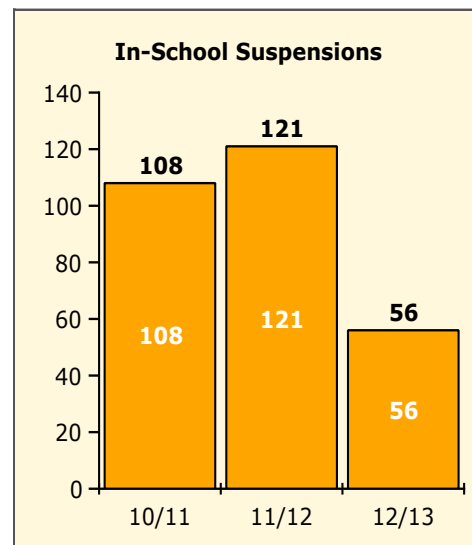

PINELLAS COUNTY SCHOOLS DISTRICT DISCIPLINE TRENDS

Incidents Total

Population and Discipline by:

Black Non Black

Population and Discipline by:

Elem Mid High Other