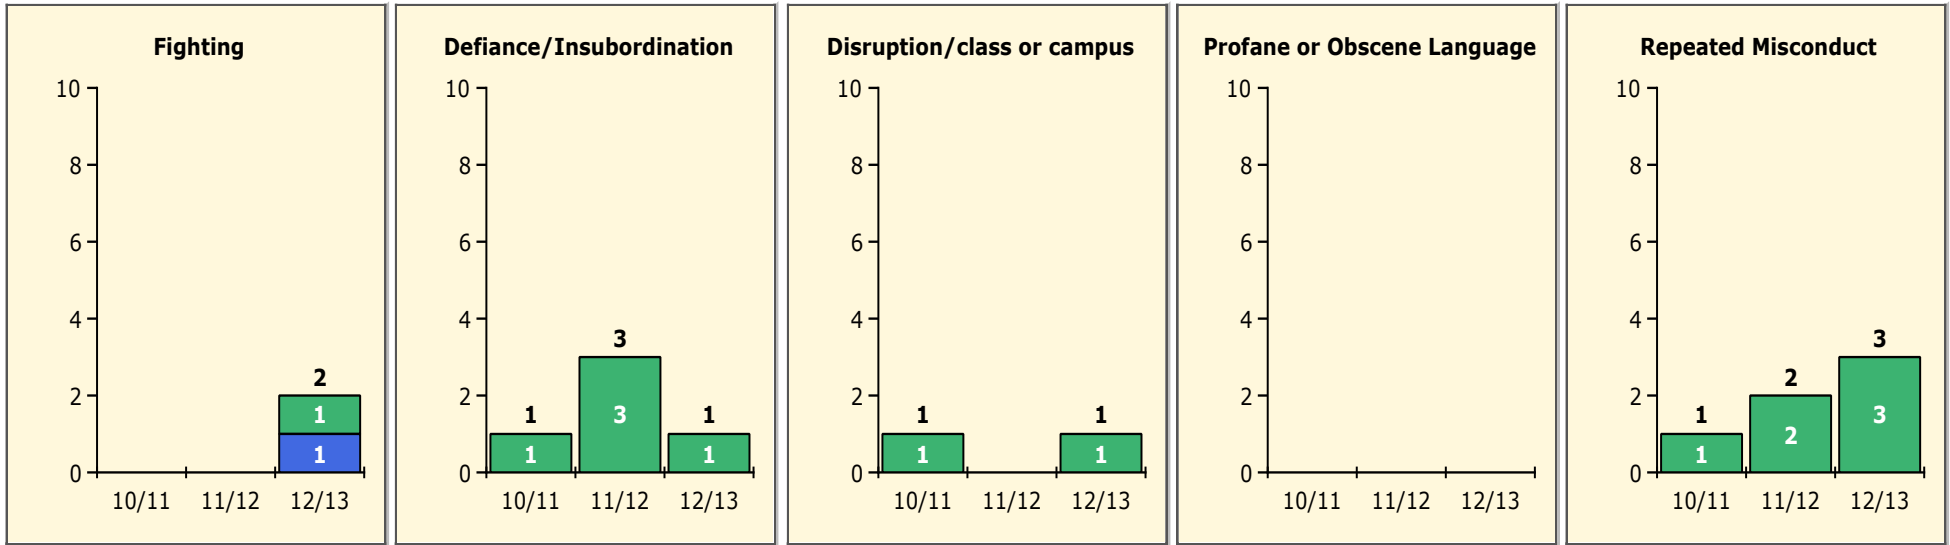

Incidents Total

Top 5 Out-of-School Suspensions

Black Non Black