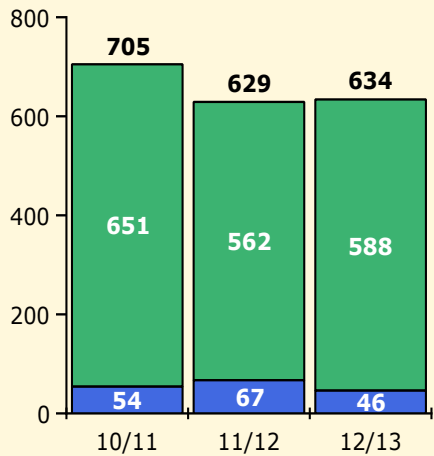

PINELLAS COUNTY SCHOOLS DISTRICT DISCIPLINE TRENDS

Incidents Total

Population and Discipline by:

Black Non Black