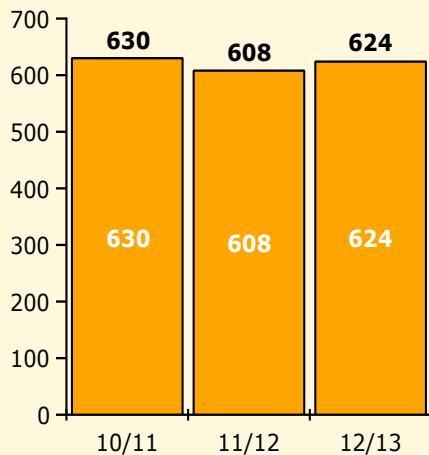

K-12 Student Population