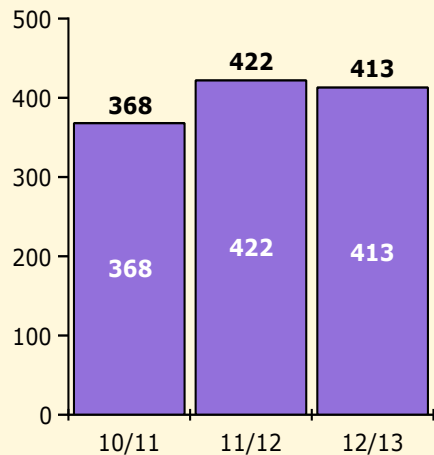

Out-of-School Suspensions