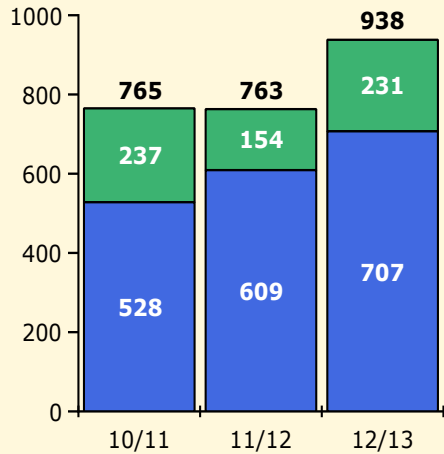

Out-of-School Suspensions