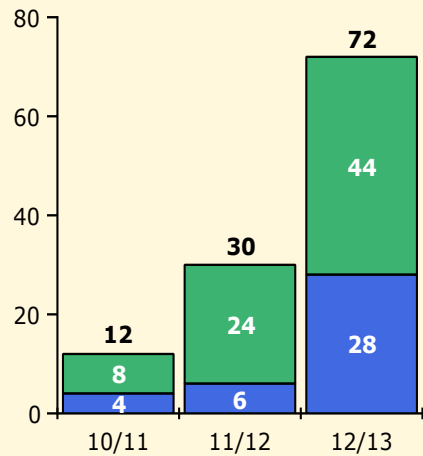

Black Non Black

PINELLAS COUNTY SCHOOLS DISTRICT DISCIPLINE TRENDS

8/26/2013

Incidents Total

Population and Discipline by:

Black Non Black

K-12 Student Population

Out-of-School Suspensions