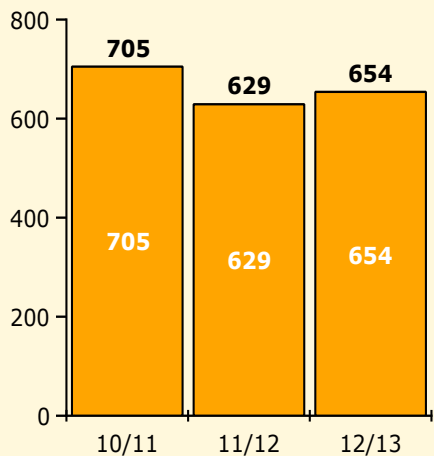

K-12 Student Population