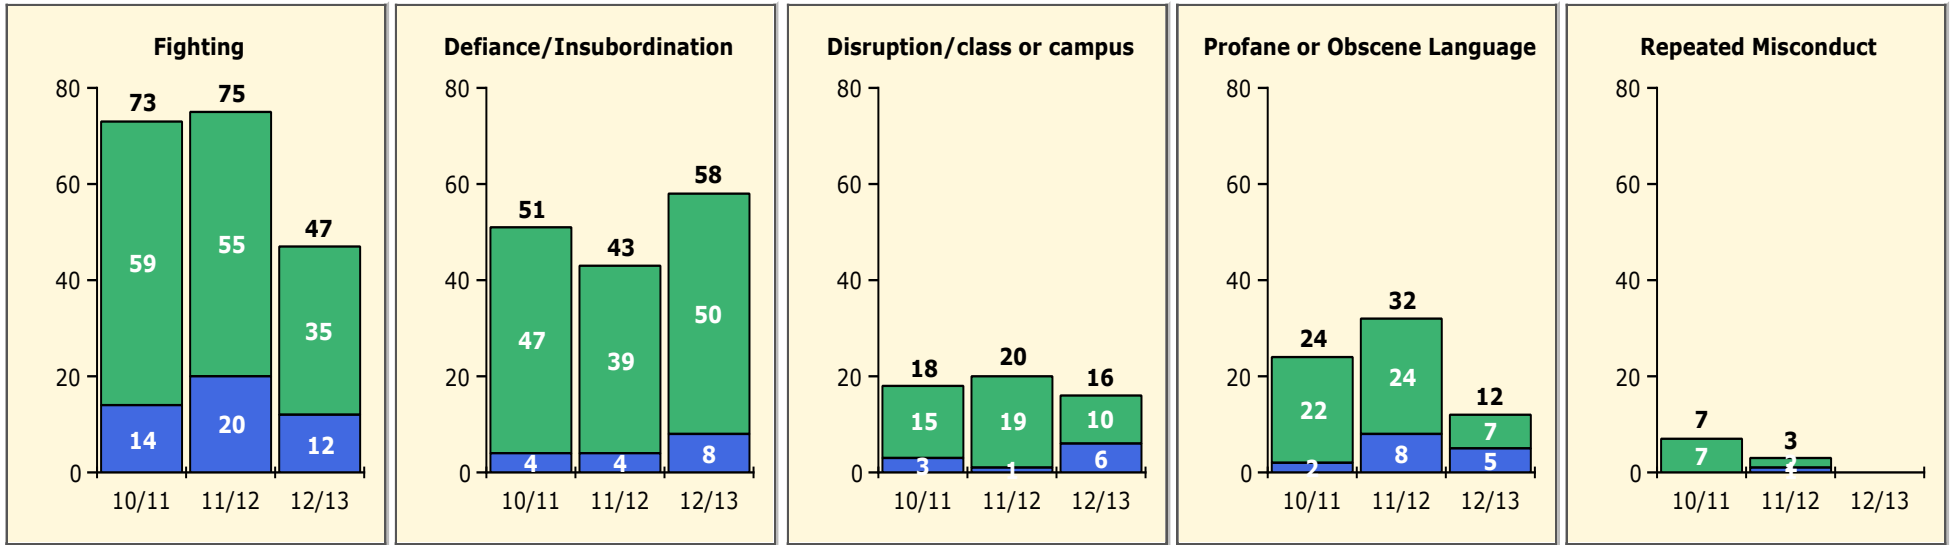

PINELLAS COUNTY SCHOOLS DISTRICT DISCIPLINE TRENDS

Incidents Total

Top 5 Out-of-School Suspensions

Black Non Black