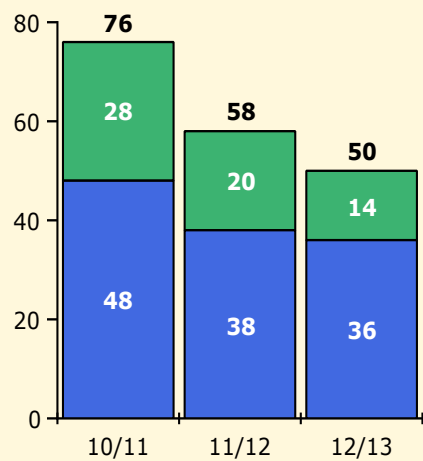

Out-of-School Suspensions