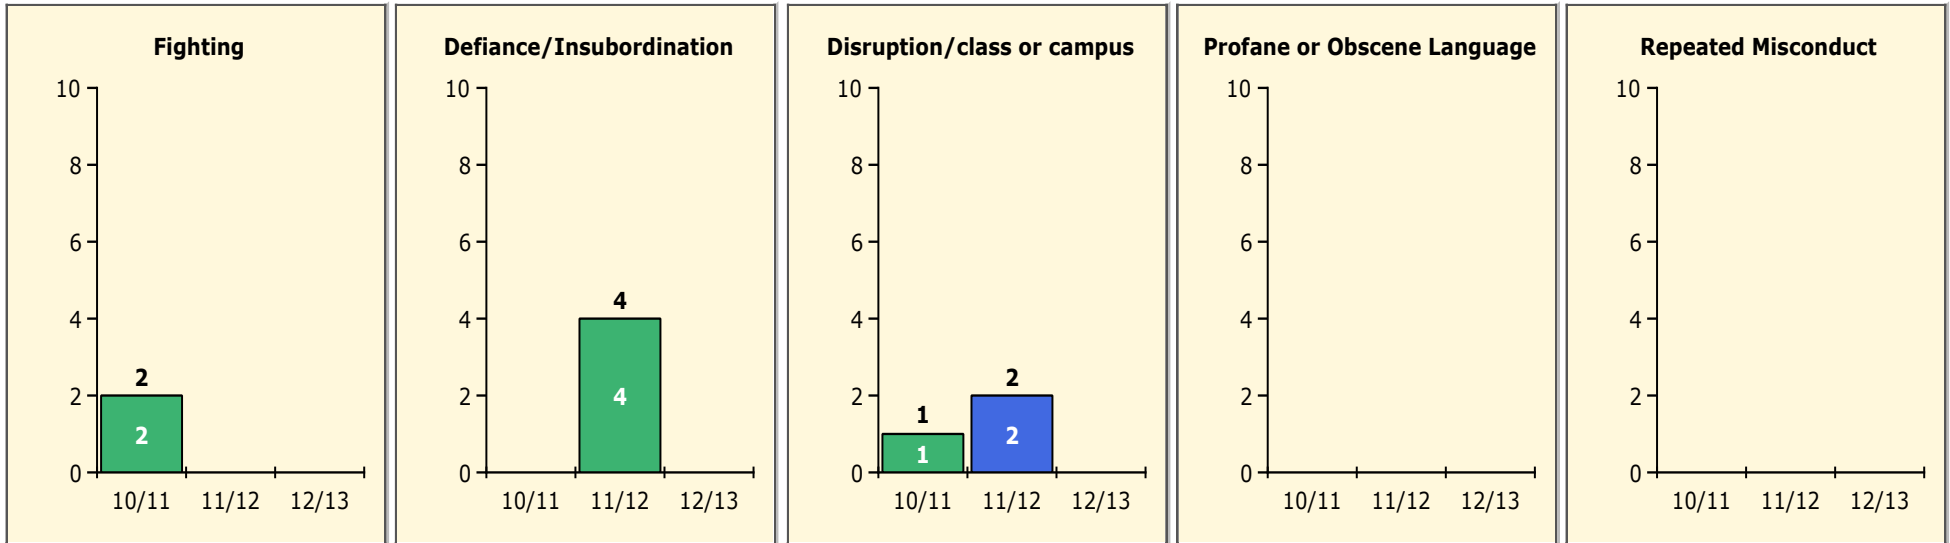

Incidents Total

Population and Discipline by:

Black Non Black

Population and Discipline by:

Elem Mid High Other

Incidents Total

Top 5 Out-of-School Suspensions

Black Non Black