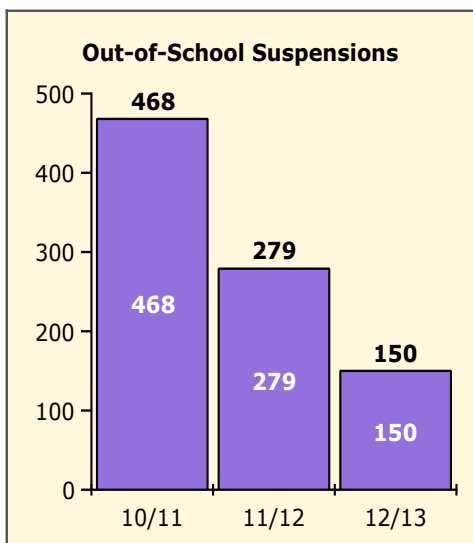

Incidents Total

Population and Discipline by:

Black Non Black

Population and Discipline by:

Elem Mid High Other

PINELLAS COUNTY SCHOOLS DISTRICT DISCIPLINE TRENDS

Incidents Total

Top 5 Out-of-School Suspensions