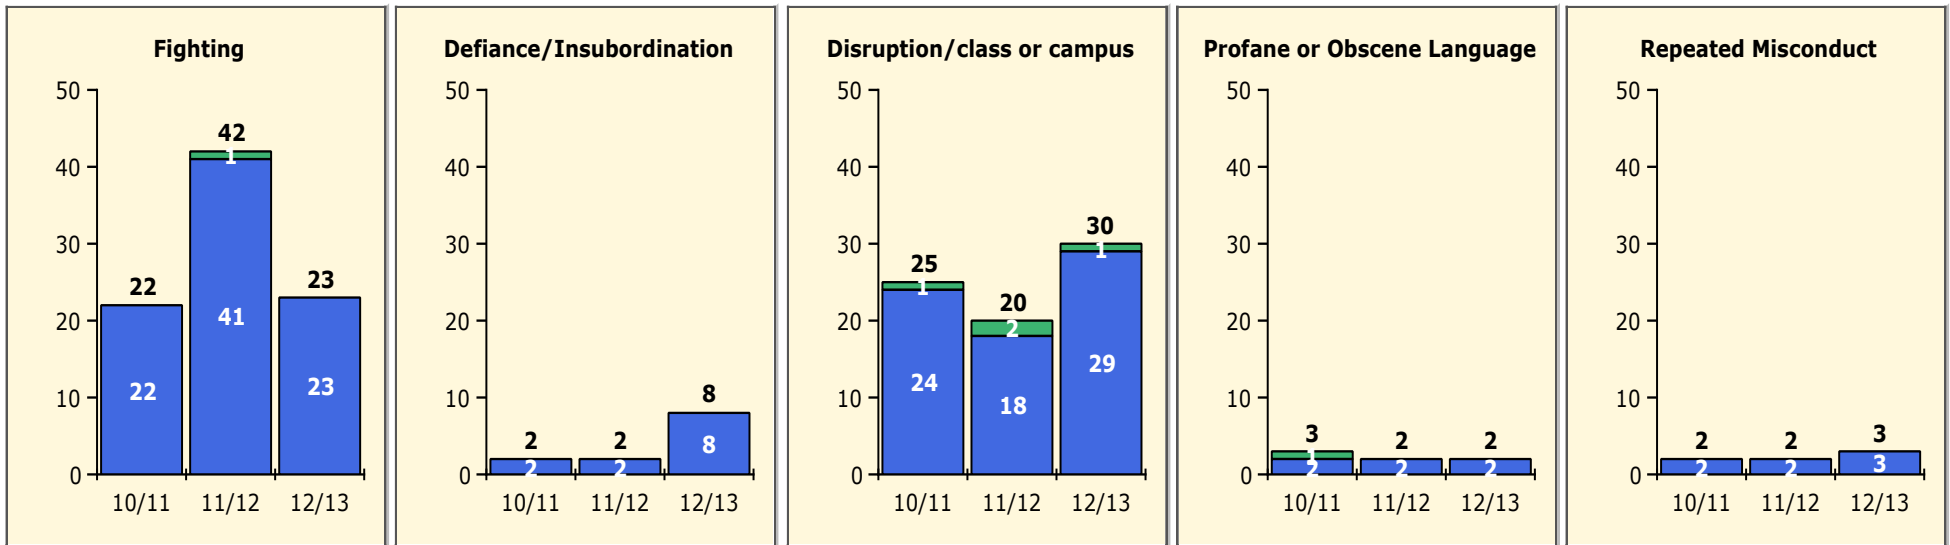

Top 5 Detail: Days Suspended

Black Non Black

PINELLAS COUNTY SCHOOLS DISTRICT DISCIPLINE TRENDS

Incidents Total

Population and Discipline by:

Black Non Black

K-12 Student Population

Out-of-School Suspensions