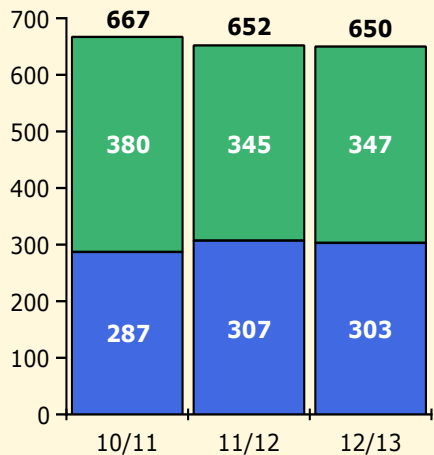

Black Non Black

PINELLAS COUNTY SCHOOLS DISTRICT DISCIPLINE TRENDS

Incidents Total

Population and Discipline by:

Black Non Black

K-12 Student Population

Out-of-School Suspensions

In-School Suspensions