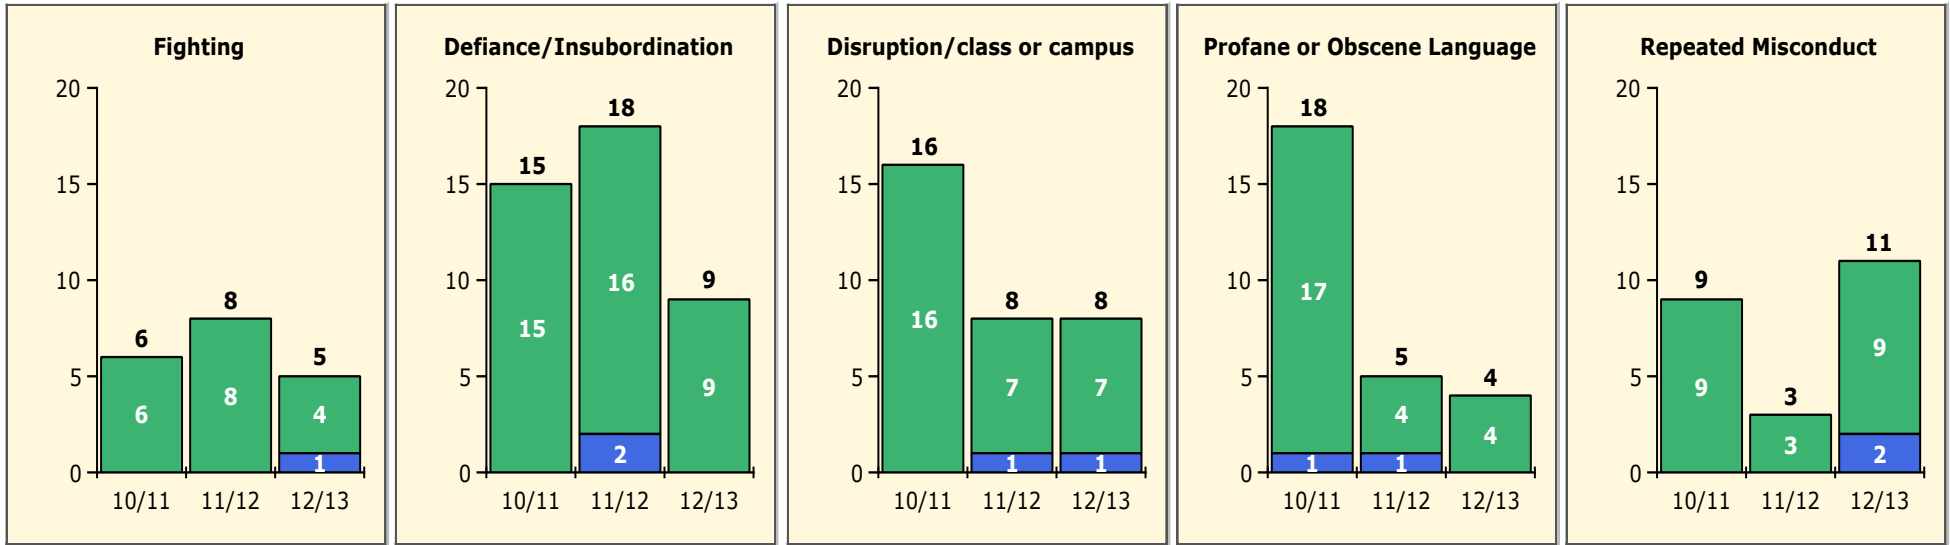

Black Non Black

Population and Discipline by:

Elem Mid High Other

PINELLAS COUNTY SCHOOLS DISTRICT DISCIPLINE TRENDS

Incidents Total

Top 5 Out-of-School Suspensions

Black Non Black

Top 5 Detail: Days Suspended