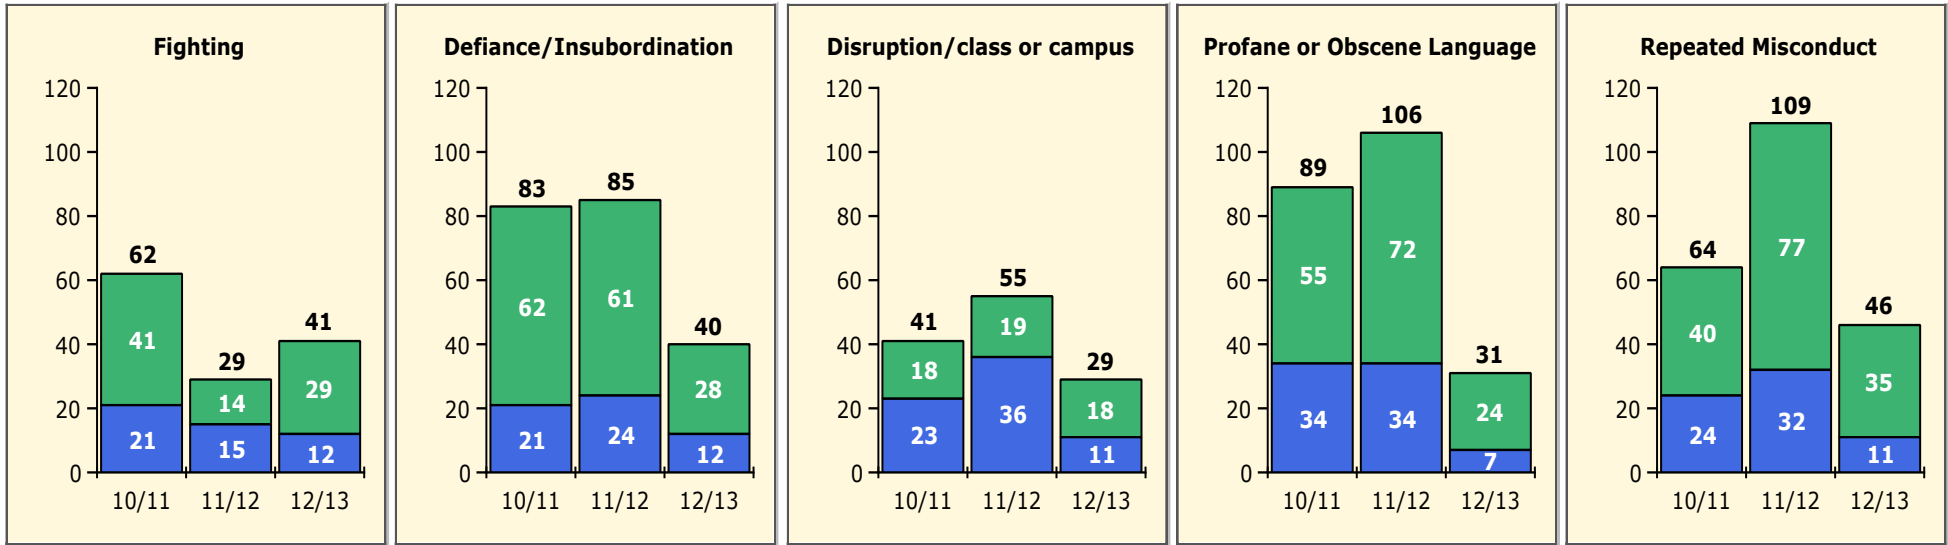

PINELLAS COUNTY SCHOOLS DISTRICT DISCIPLINE TRENDS

Incidents Total

Top 5 Out-of-School Suspensions

Black Non Black