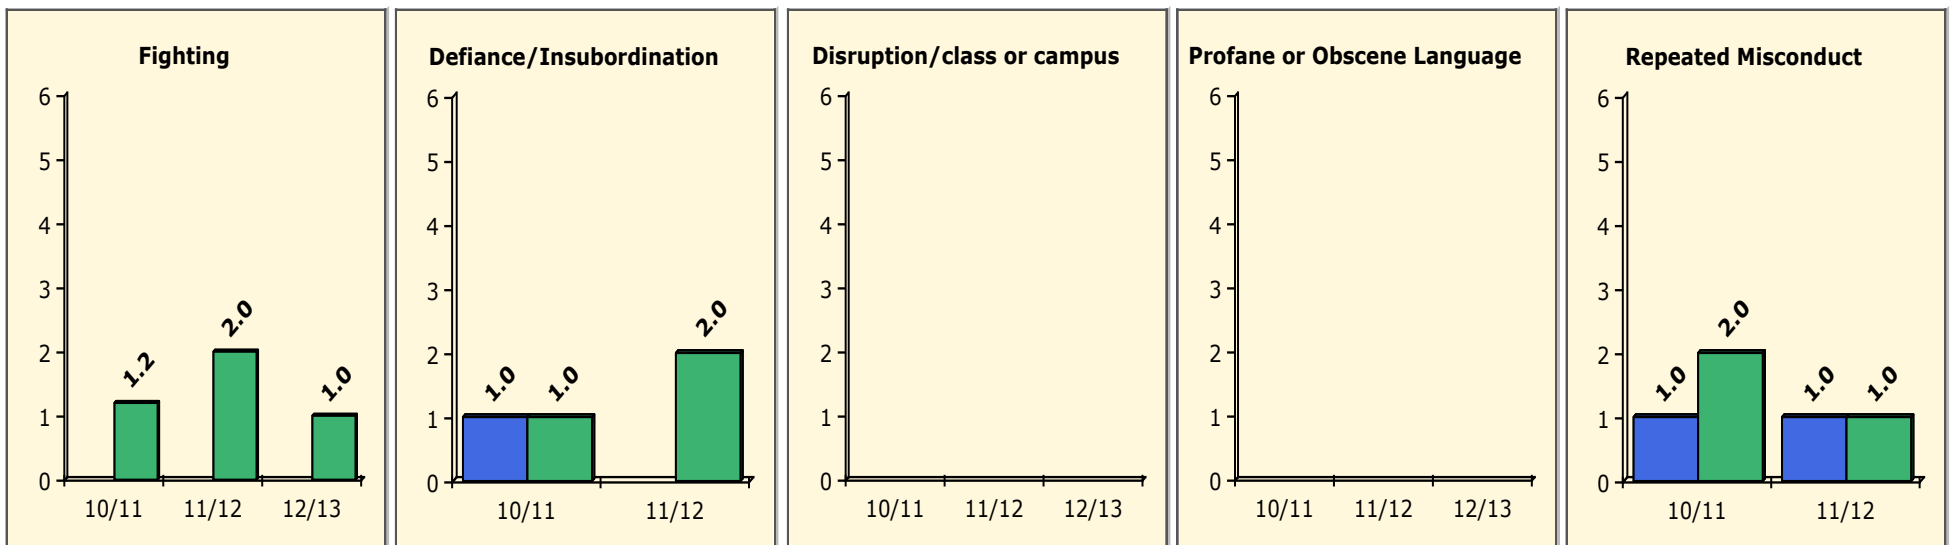

Population and Discipline by:

Elem Mid High Other

PINELLAS COUNTY SCHOOLS DISTRICT DISCIPLINE TRENDS

Incidents Total

Top 5 Out-of-School Suspensions

Black Non Black

Top 5 Detail: Days Suspended

Black Non Black