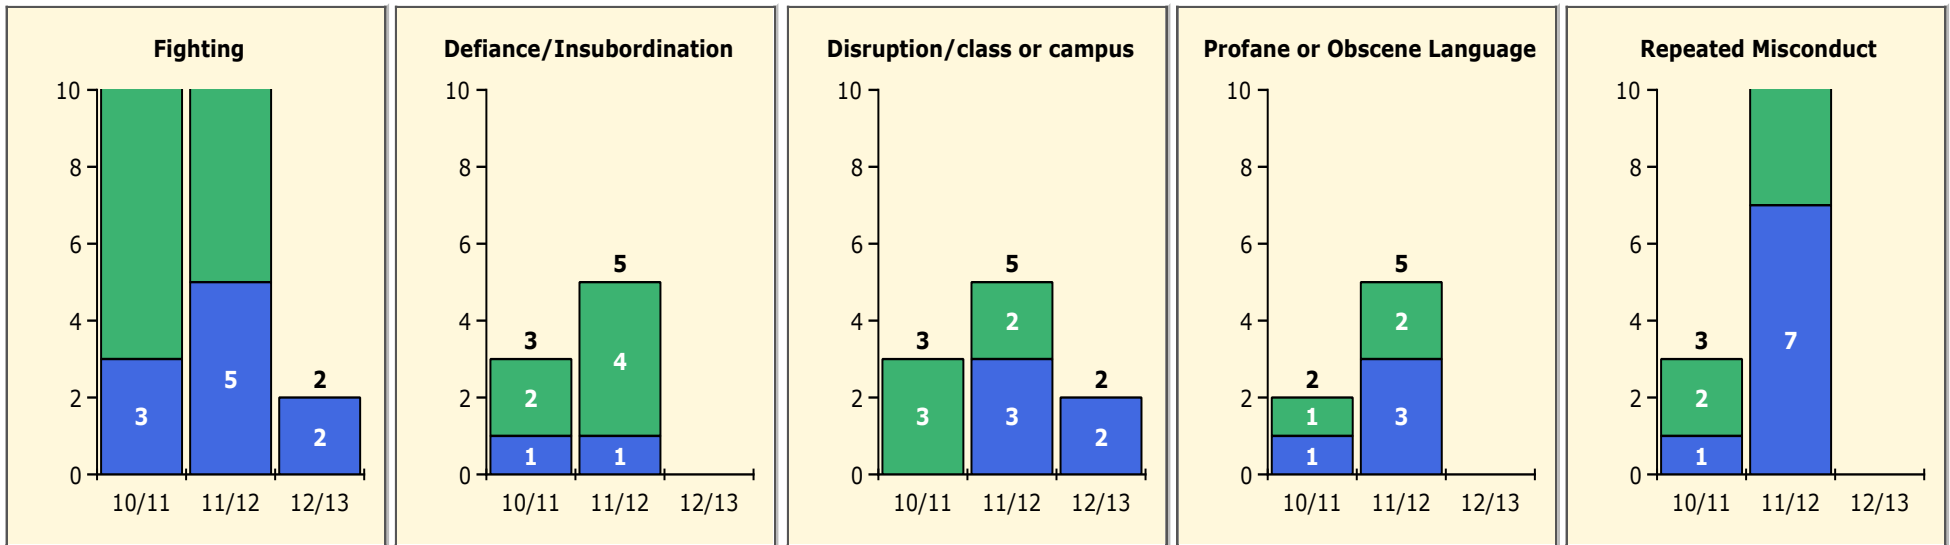

Incidents Total

Top 5 Out-of-School Suspensions

Black Non Black

Top 5 Detail: Days Suspended

Black Non Black

PINELLAS COUNTY SCHOOLS DISTRICT DISCIPLINE TRENDS

Incidents Total

Population and Discipline by: