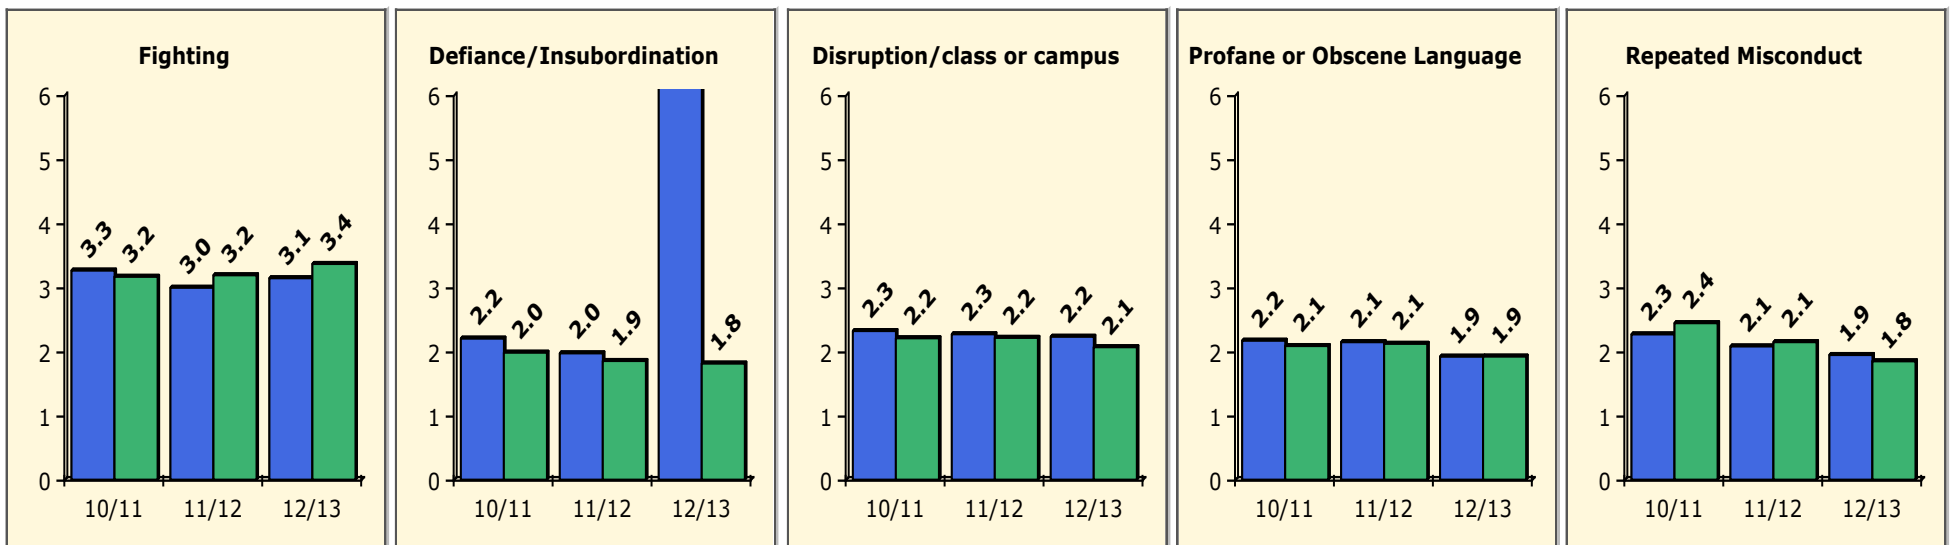

Incidents Total

Top 5 Out-of-School Suspensions

Black Non Black

Top 5 Detail: Days Suspended

Black Non Black

PINELLAS COUNTY SCHOOLS DISTRICT DISCIPLINE TRENDS

2/25/2013

Incidents Total