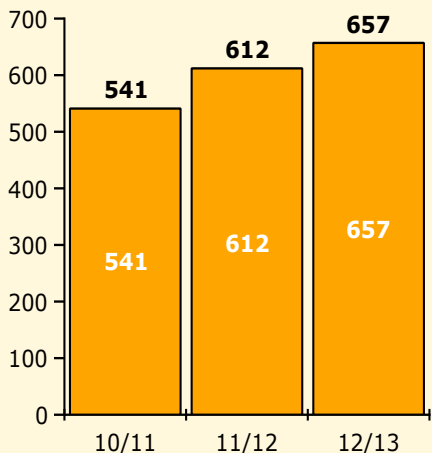

K-12 Student Population