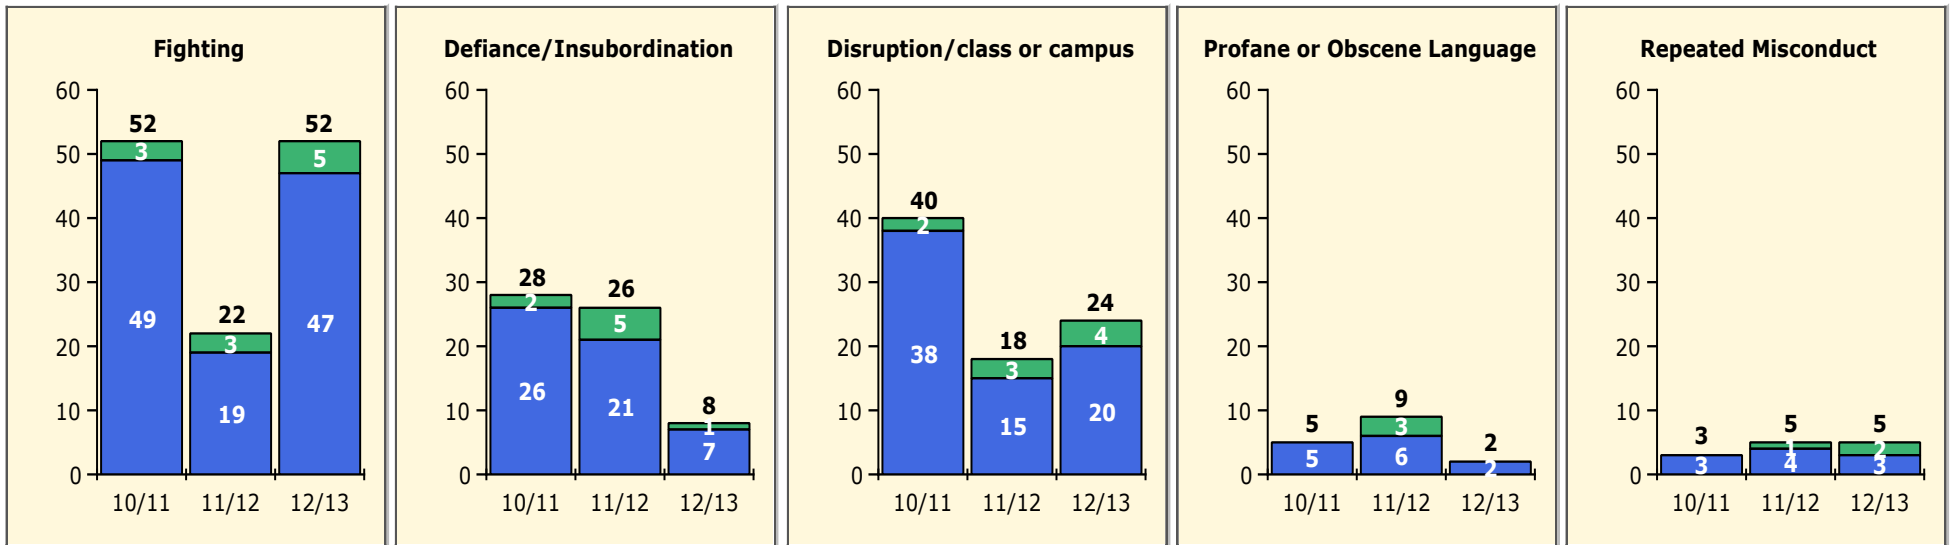

Top 5 Detail: Days Suspended

Black Non Black

PINELLAS COUNTY SCHOOLS DISTRICT DISCIPLINE TRENDS

Incidents Total

Population and Discipline by:

Black Non Black

Population and Discipline by:

Elem Mid High Other