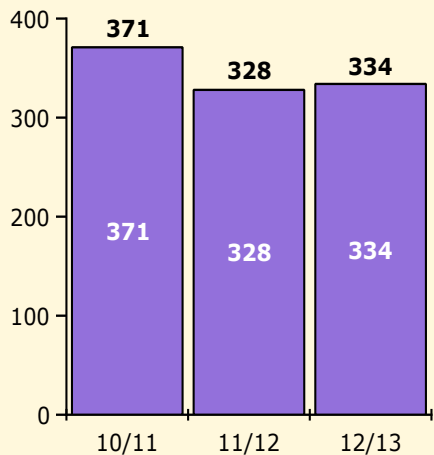

K-12 Student Population