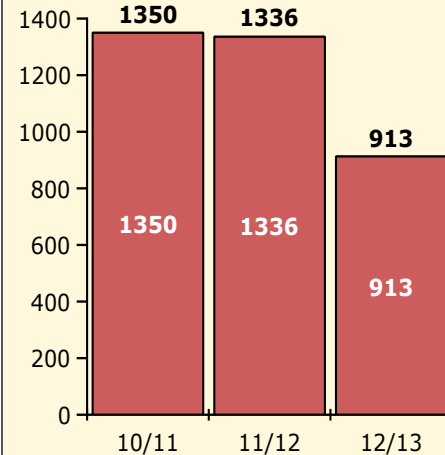

In-School Suspensions