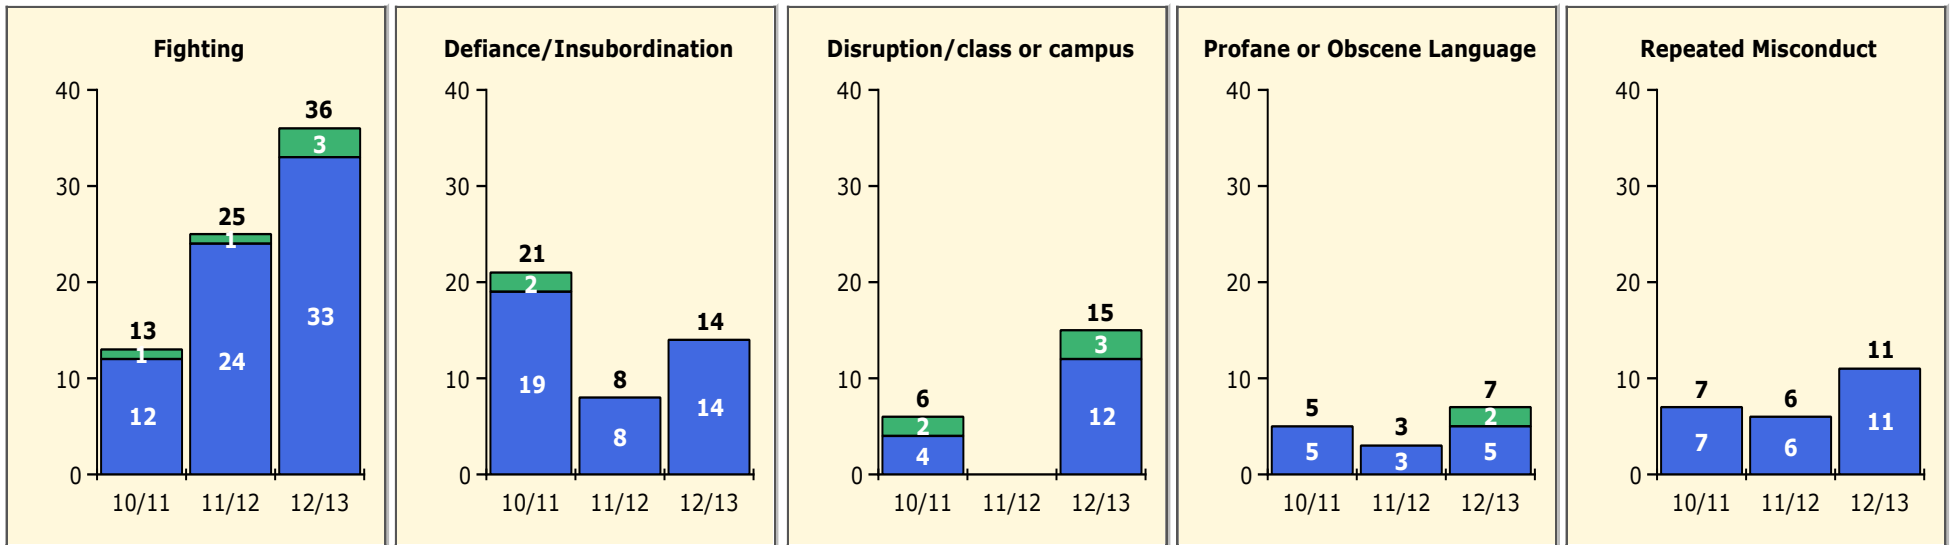

PINELLAS COUNTY SCHOOLS DISTRICT DISCIPLINE TRENDS

Incidents Total

Top 5 Out-of-School Suspensions

Black Non Black