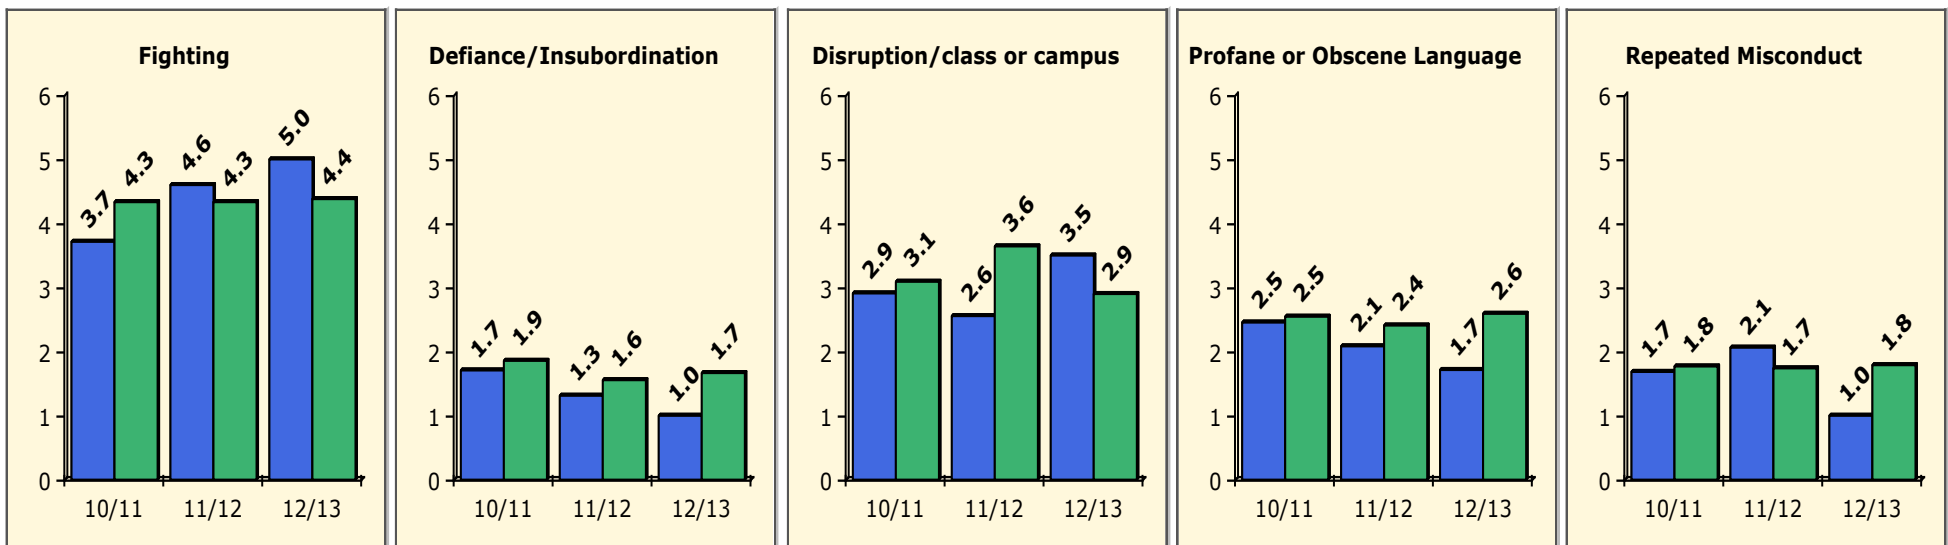

Top 5 Detail: Days Suspended

Black Non Black