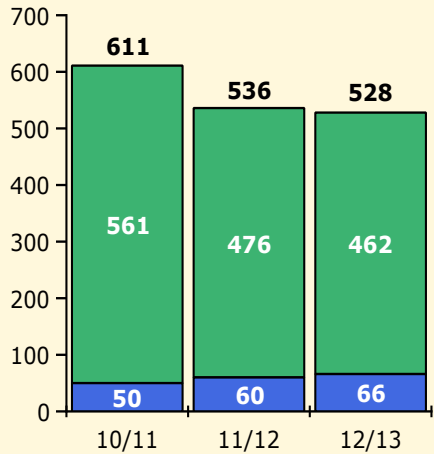

Black Non Black

PINELLAS COUNTY SCHOOLS DISTRICT DISCIPLINE TRENDS

Incidents Total

Population and Discipline by:

Black Non Black

K-12 Student Population

Out-of-School Suspensions

In-School Suspensions