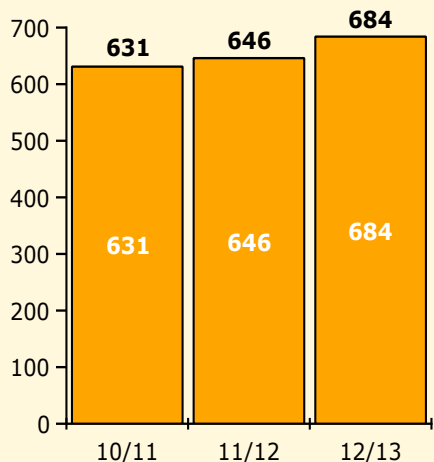

K-12 Student Population