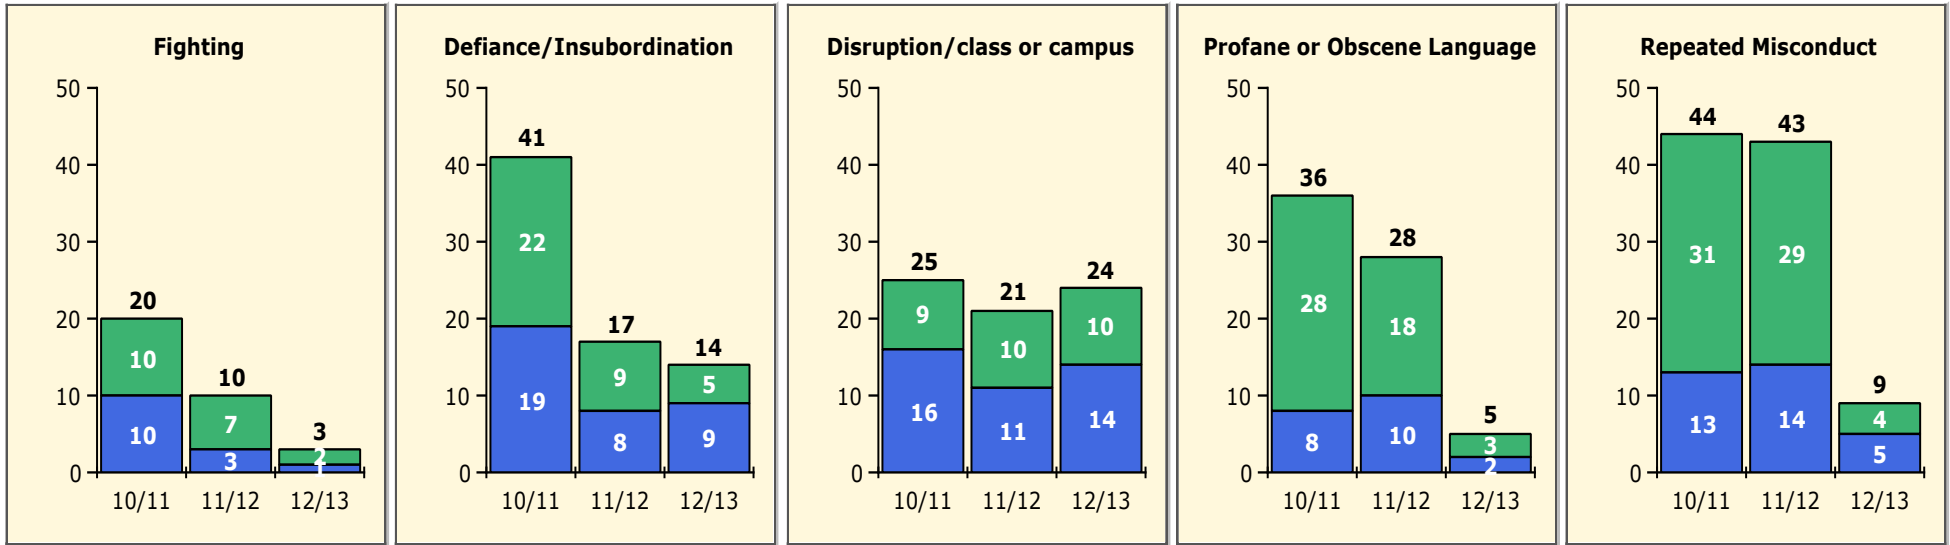

Population and Discipline by:

Elem Mid High Other

PINELLAS COUNTY SCHOOLS DISTRICT DISCIPLINE TRENDS

Incidents Total

Top 5 Out-of-School Suspensions

Black Non Black

Top 5 Detail: Days Suspended

Black Non Black