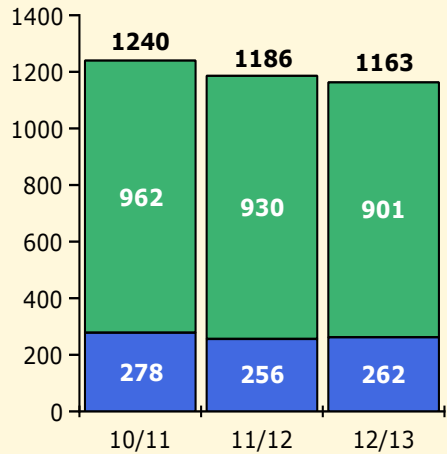

PINELLAS COUNTY SCHOOLS DISTRICT DISCIPLINE TRENDS

Incidents Total

Population and Discipline by:

Black Non Black

K-12 Student Population