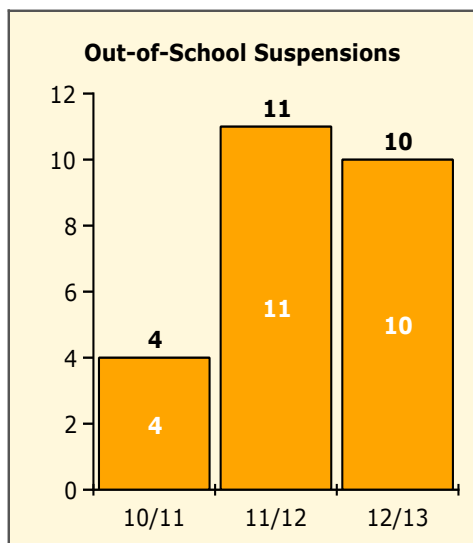

2/25/2013

Incidents Total

Population and Discipline by:

Black Non Black

Population and Discipline by:

Elem Mid High Other

Incidents Total

Top 5 Out-of-School Suspensions