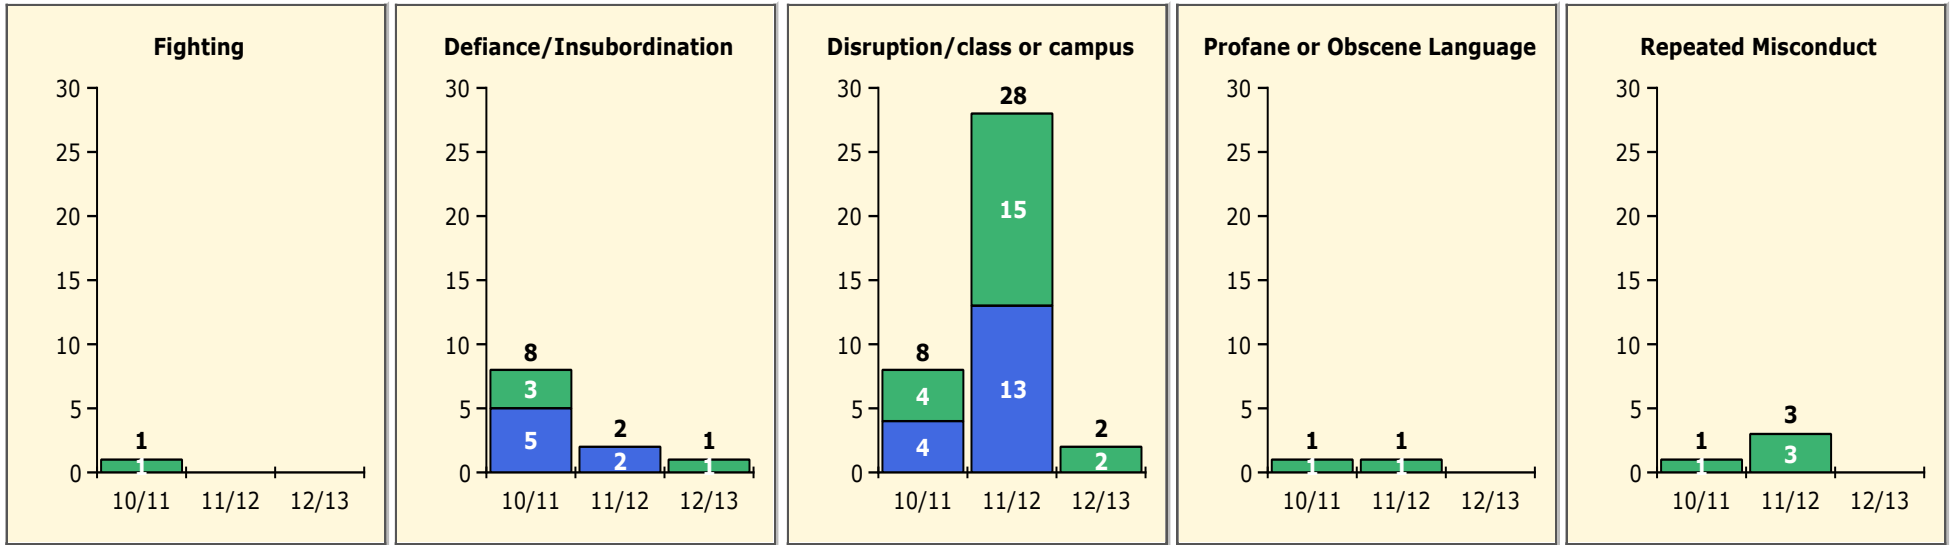

Black Non Black

Population and Discipline by:

Elem Mid High Other

PINELLAS COUNTY SCHOOLS DISTRICT DISCIPLINE TRENDS

Incidents Total

Top 5 Out-of-School Suspensions

Black Non Black

Top 5 Detail: Days Suspended