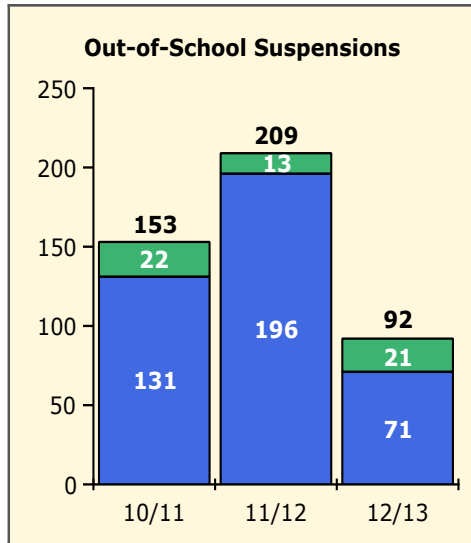

Top 5 Detail: Days Suspended

Black Non Black

PINELLAS COUNTY SCHOOLS DISTRICT DISCIPLINE TRENDS

Incidents Total

Population and Discipline by:

Black Non Black

Population and Discipline by:

Elem Mid High Other