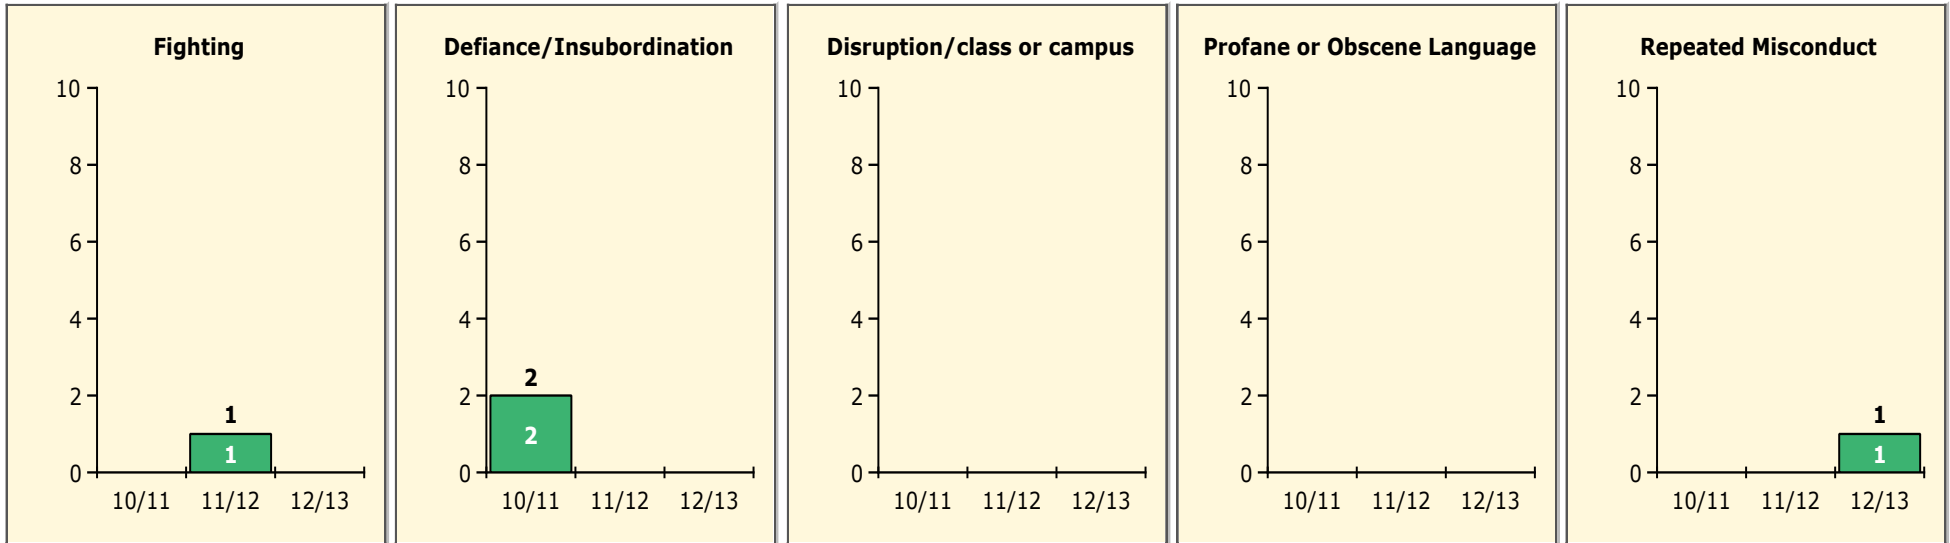

Population and Discipline by:

Elem Mid High Other

Incidents Total

Top 5 Out-of-School Suspensions

Black Non Black

Top 5 Detail: Days Suspended

Black Non Black

PINELLAS COUNTY SCHOOLS DISTRICT DISCIPLINE TRENDS