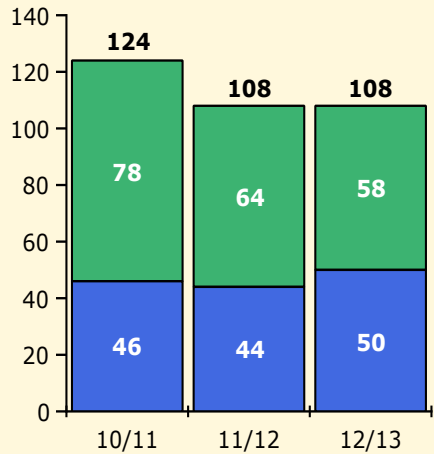

PINELLAS COUNTY SCHOOLS DISTRICT DISCIPLINE TRENDS

Incidents Total

Population and Discipline by:

Black Non Black

K-12 Student Population