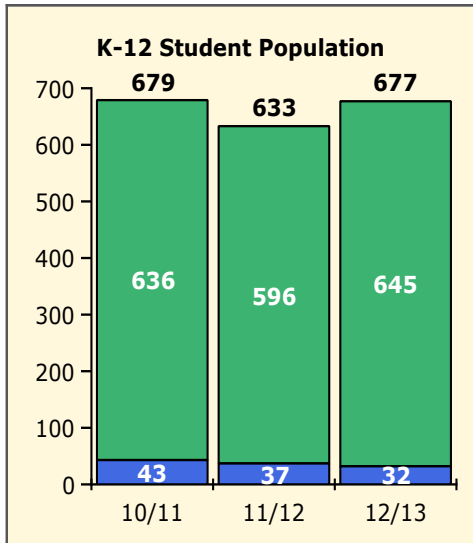

PINELLAS COUNTY SCHOOLS DISTRICT DISCIPLINE TRENDS

2/25/2013

Incidents Total

Population and Discipline by:

Black Non Black

Population and Discipline by:

Elem Mid High Other