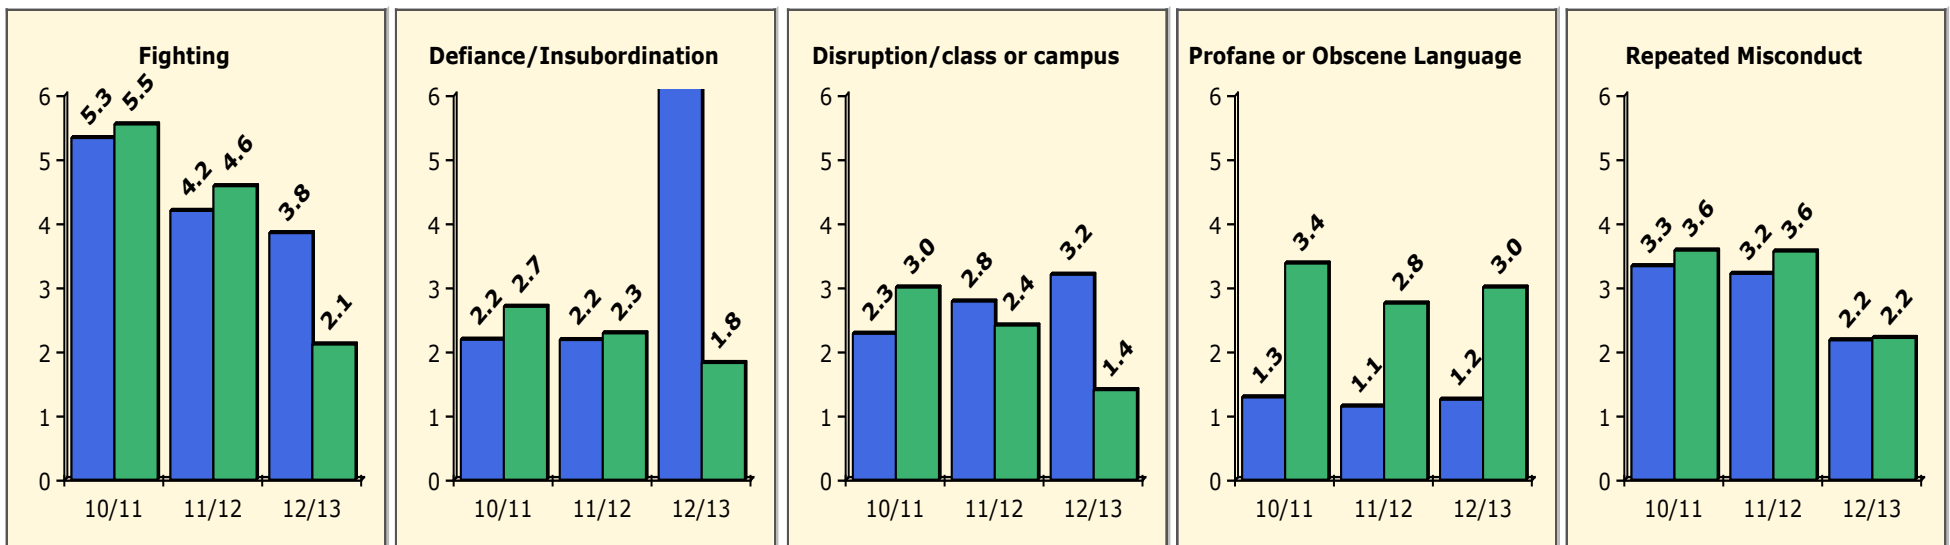

Top 5 Detail: Days Suspended

Black Non Black