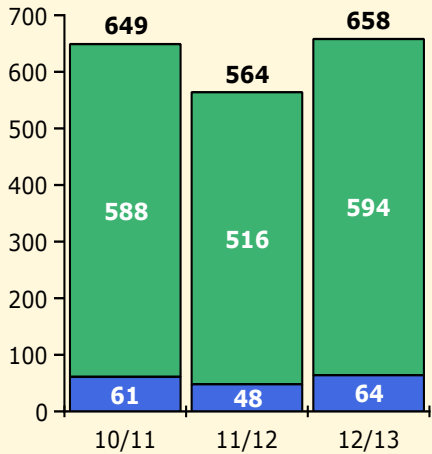

Top 5 Detail: Days Suspended

Black Non Black

PINELLAS COUNTY SCHOOLS DISTRICT DISCIPLINE TRENDS

Incidents Total

Population and Discipline by:

Black Non Black

K-12 Student Population

Out-of-School Suspensions