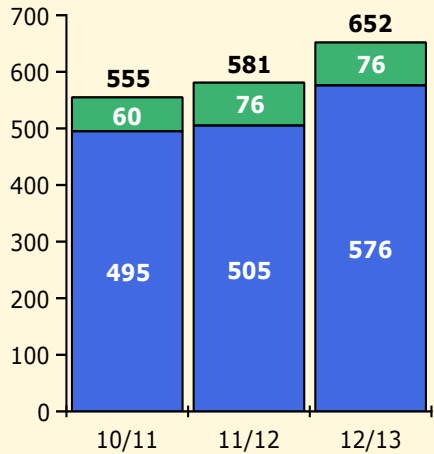

Black Non Black

Top 5 Detail: Days Suspended

Black Non Black

PINELLAS COUNTY SCHOOLS DISTRICT DISCIPLINE TRENDS

Incidents Total

Population and Discipline by:

Black Non Black

K-12 Student Population