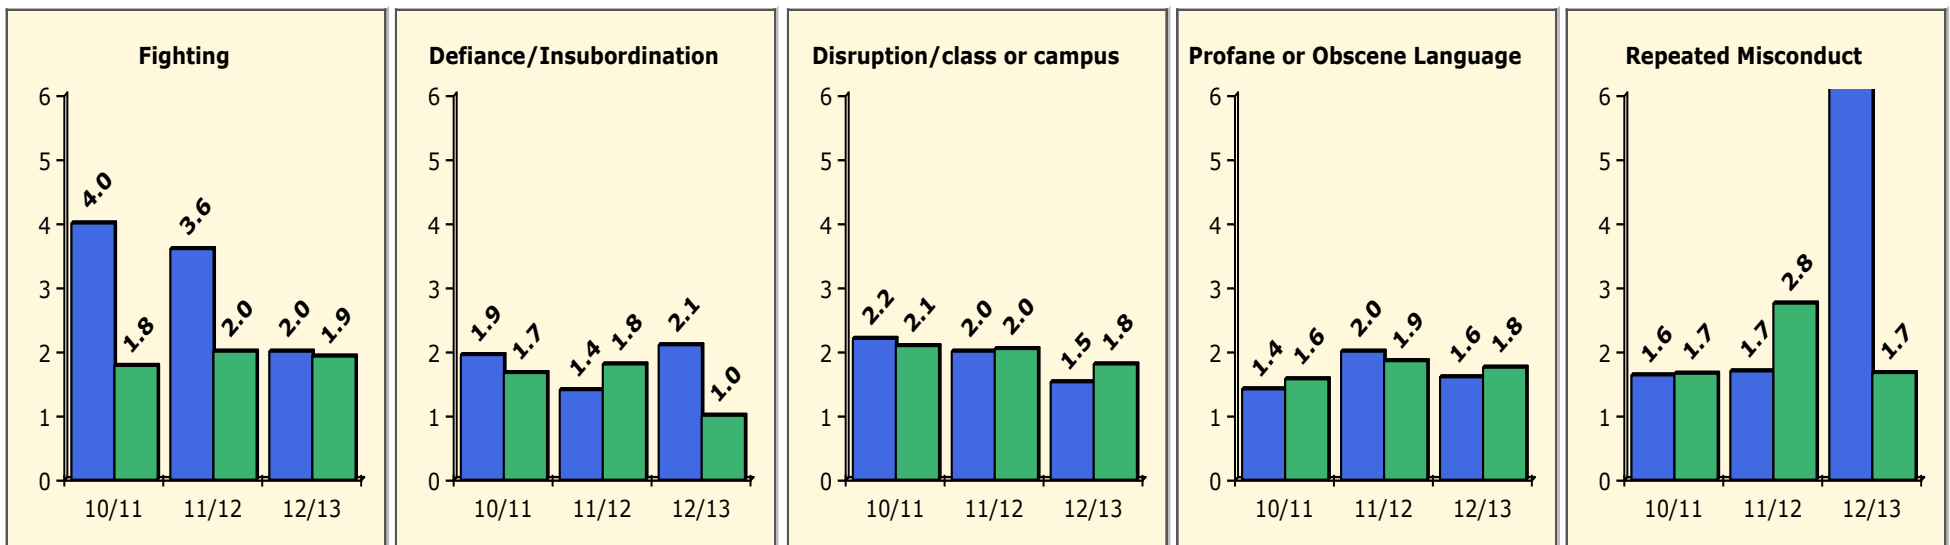

Top 5 Detail: Days Suspended

Black Non Black