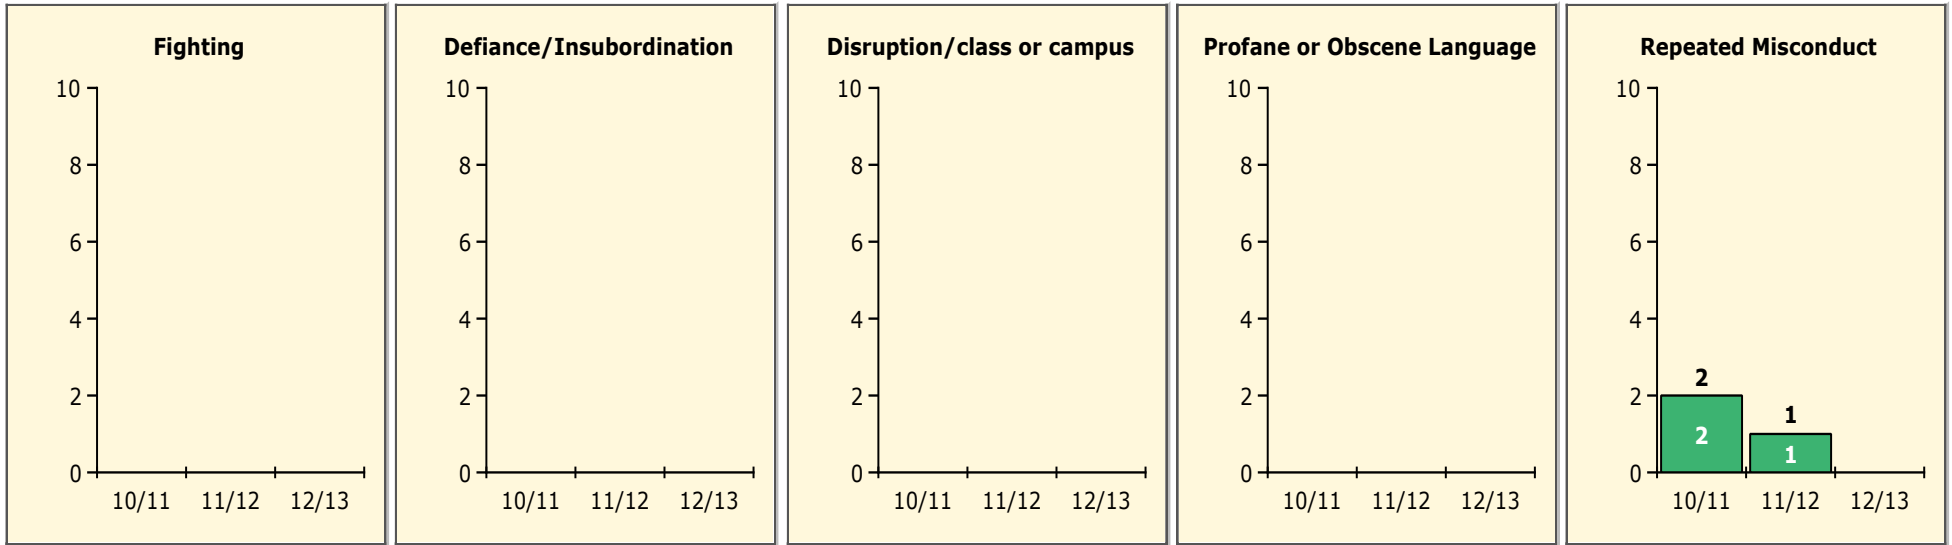

Incidents Total

Top 5 Out-of-School Suspensions

Black Non Black