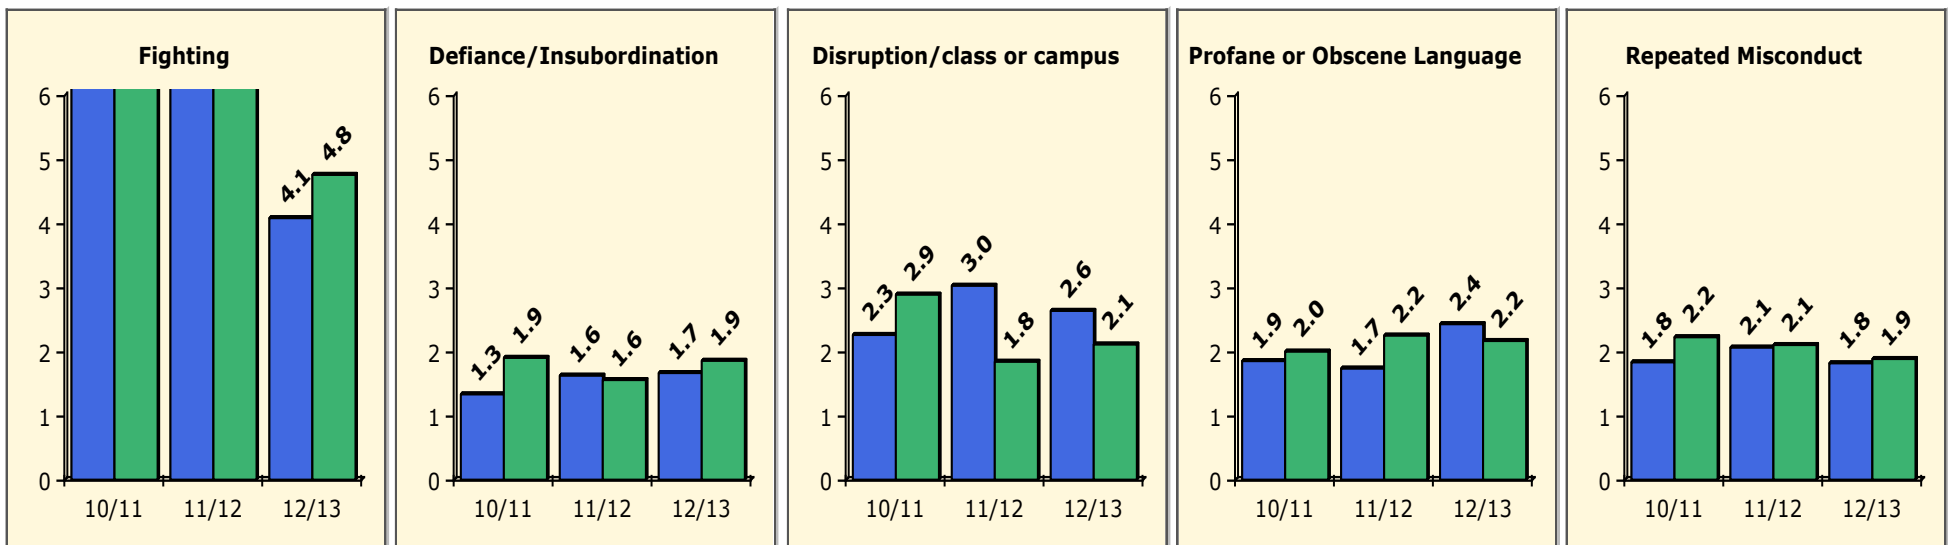

Top 5 Detail: Days Suspended

Black Non Black