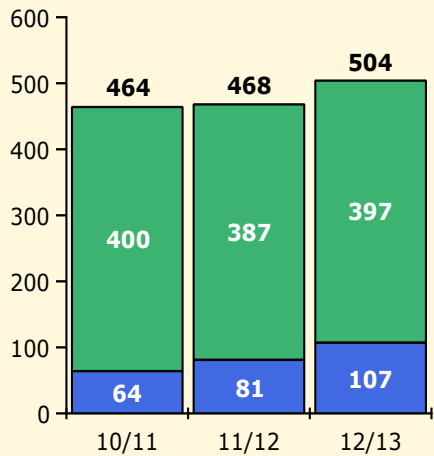

Black Non Black

PINELLAS COUNTY SCHOOLS DISTRICT DISCIPLINE TRENDS

Incidents Total

Population and Discipline by:

Black Non Black

K-12 Student Population

Out-of-School Suspensions

In-School Suspensions