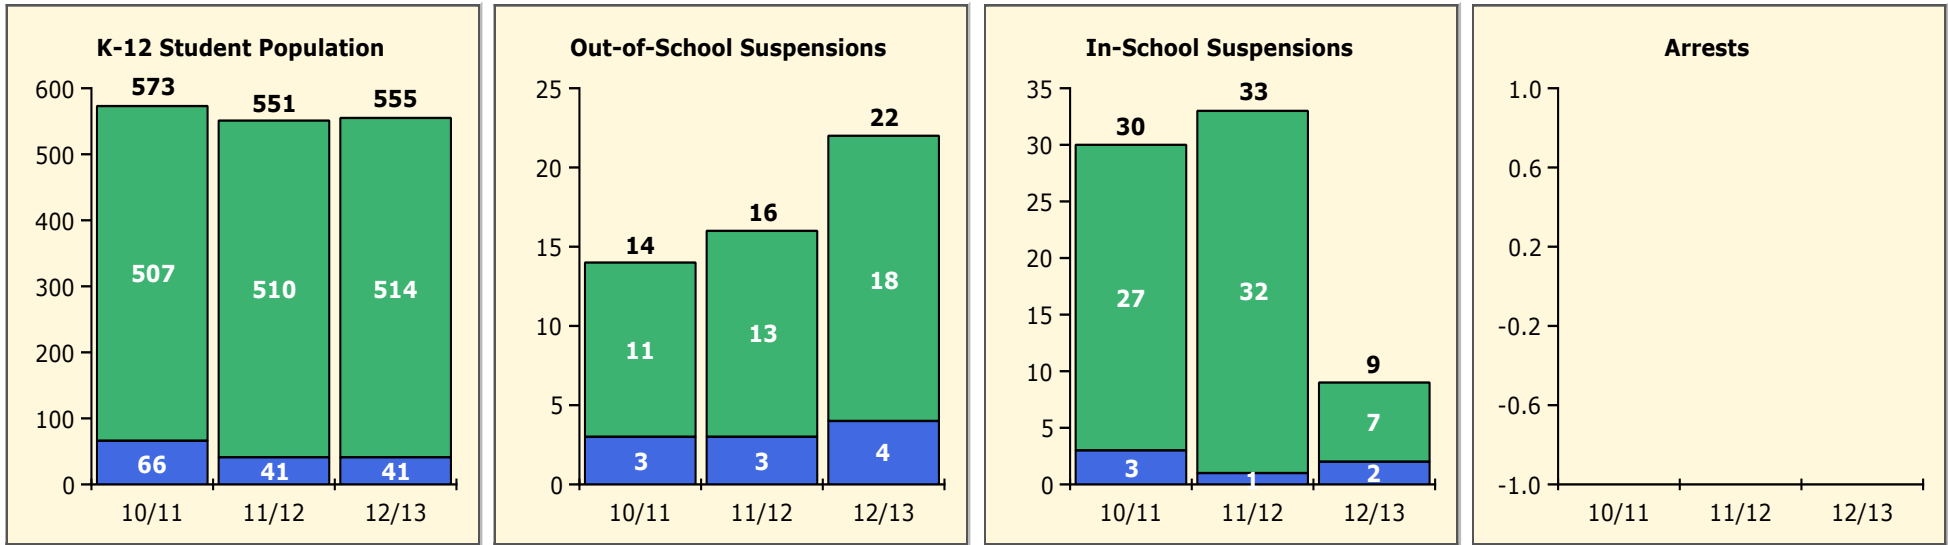

Top 5 Detail: Days Suspended

Black Non Black

PINELLAS COUNTY SCHOOLS DISTRICT DISCIPLINE TRENDS

2/25/2013

Incidents Total

Population and Discipline by:

Black Non Black

Population and Discipline by: