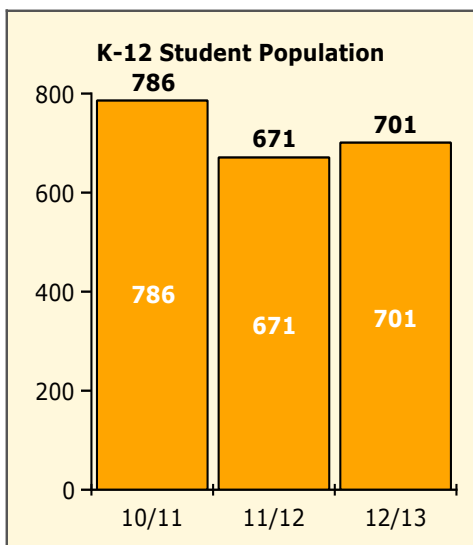

PINELLAS COUNTY SCHOOLS DISTRICT DISCIPLINE TRENDS

2/25/2013

Incidents Total

Population and Discipline by:

Black Non Black

Population and Discipline by:

Elem Mid High Other