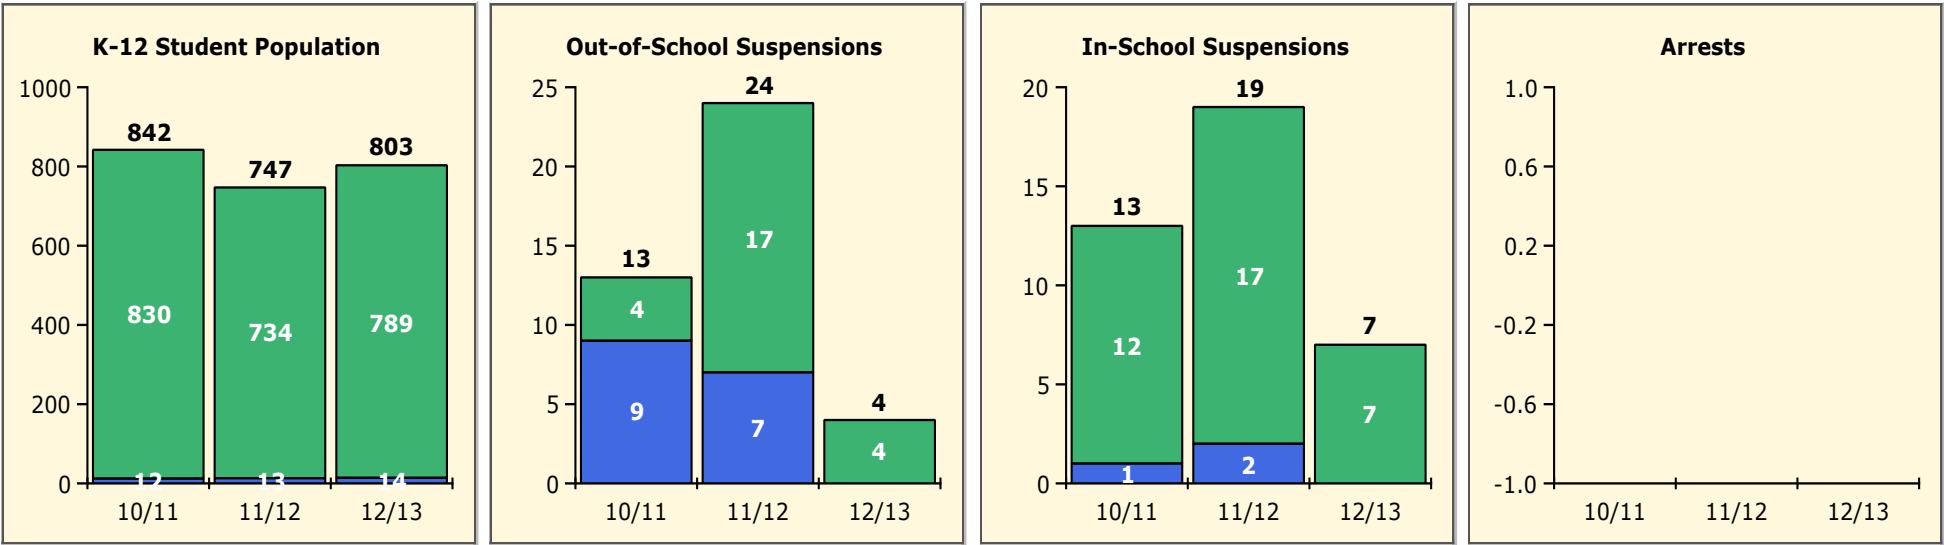

PINELLAS COUNTY SCHOOLS DISTRICT DISCIPLINE TRENDS

Incidents Total

Population and Discipline by:

Black Non Black