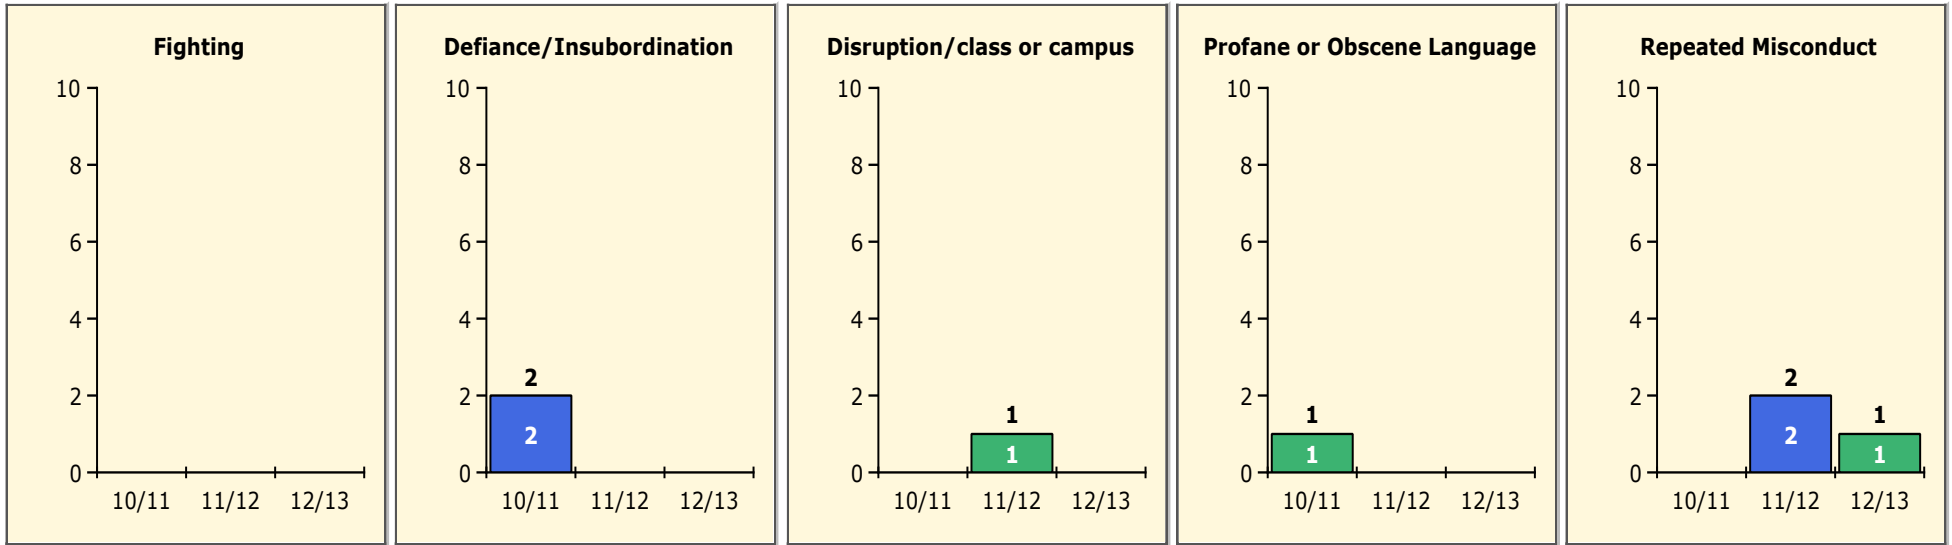

Black Non Black

Population and Discipline by:

Elem Mid High Other

Incidents Total

Top 5 Out-of-School Suspensions

Black Non Black

Top 5 Detail: Days Suspended

Black Non Black