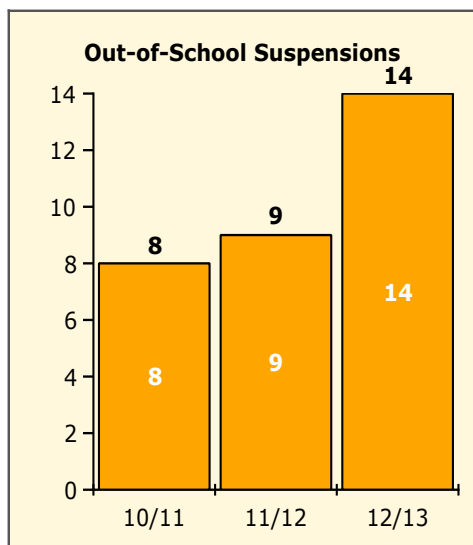

PINELLAS COUNTY SCHOOLS DISTRICT DISCIPLINE TRENDS

Incidents Total

Population and Discipline by:

Black Non Black

Population and Discipline by:

Elem Mid High Other