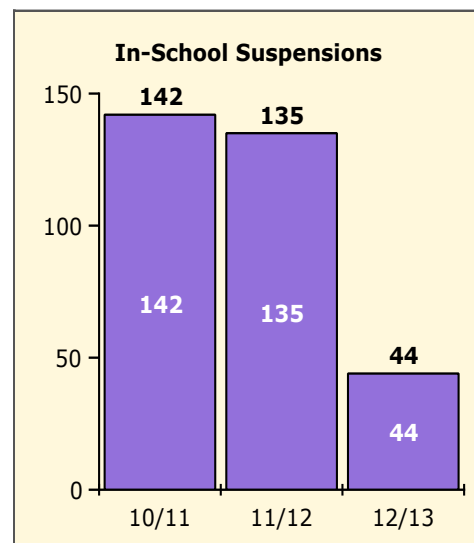

Top 5 Detail: Days Suspended

Black Non Black

PINELLAS COUNTY SCHOOLS DISTRICT DISCIPLINE TRENDS

Incidents Total

Population and Discipline by:

Black Non Black

Population and Discipline by:

Elem Mid High Other