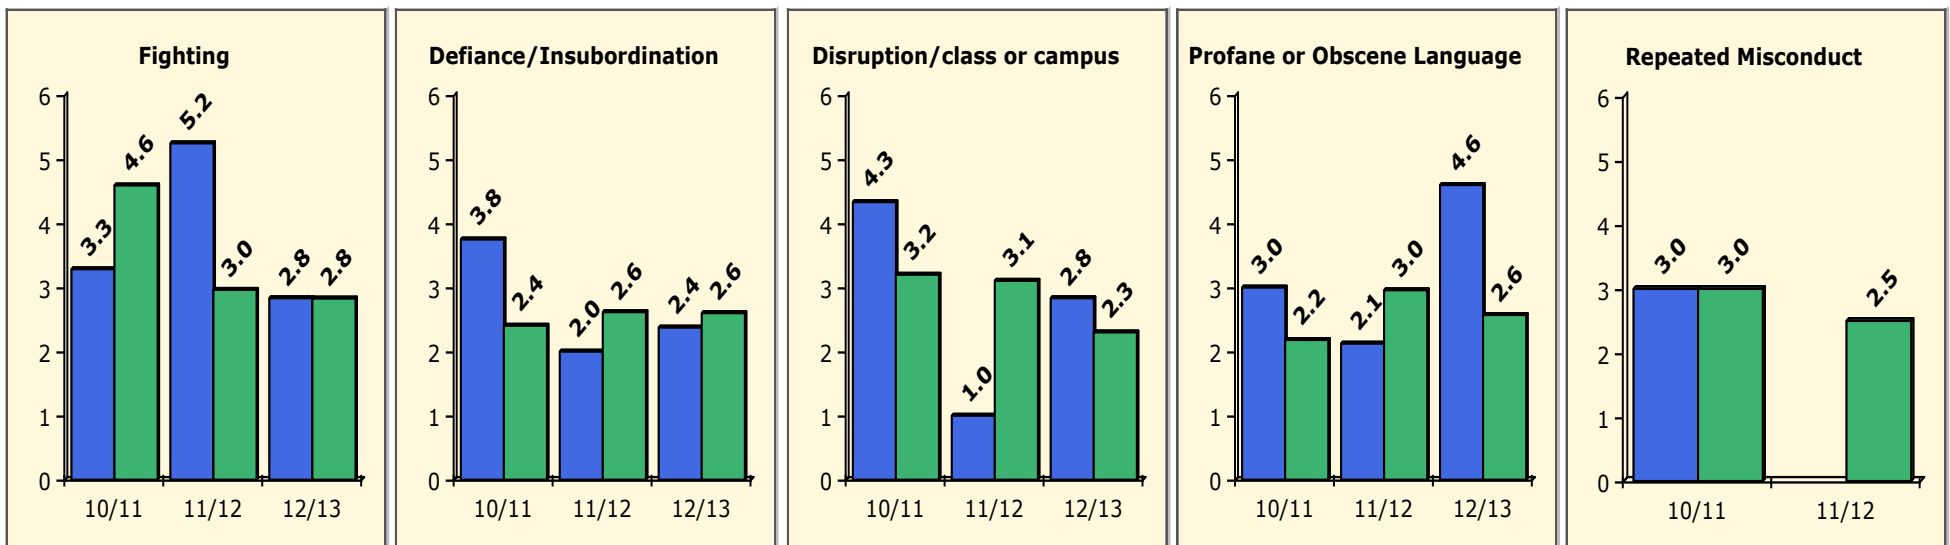

Top 5 Detail: Days Suspended

Black Non Black