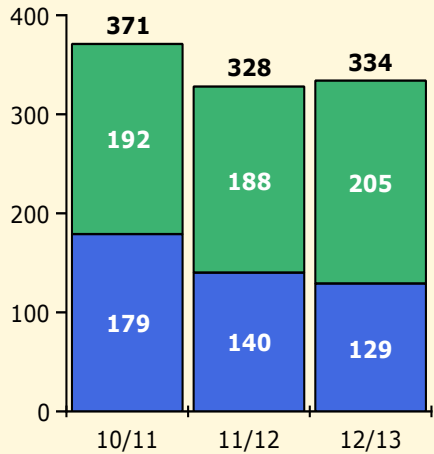

Black Non Black

Top 5 Detail: Days Suspended

Black Non Black

PINELLAS COUNTY SCHOOLS DISTRICT DISCIPLINE TRENDS

Incidents Total

Population and Discipline by:

Black Non Black

K-12 Student Population