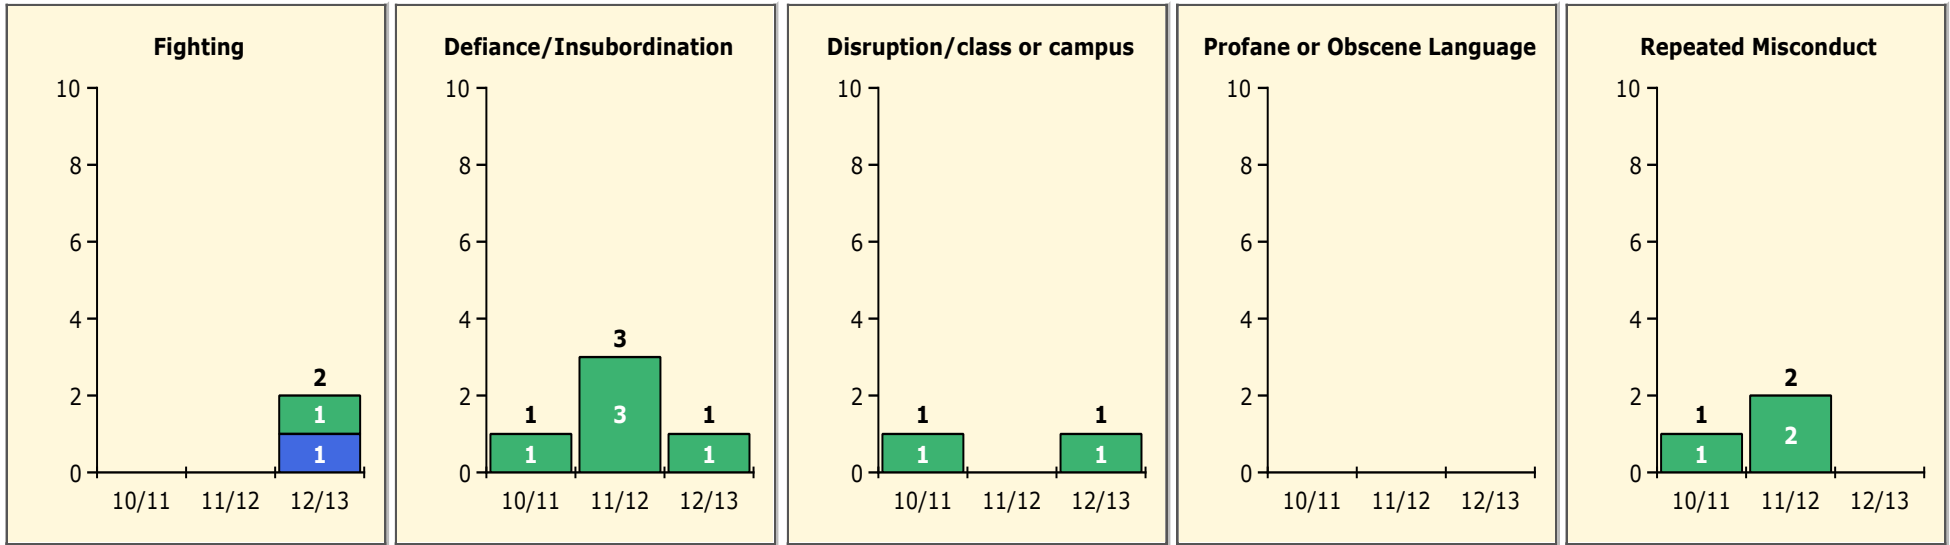

Black Non Black

Top 5 Detail: Days Suspended

Black Non Black

PINELLAS COUNTY SCHOOLS DISTRICT DISCIPLINE TRENDS

Incidents Total

Population and Discipline by:

Black Non Black

K-12 Student Population