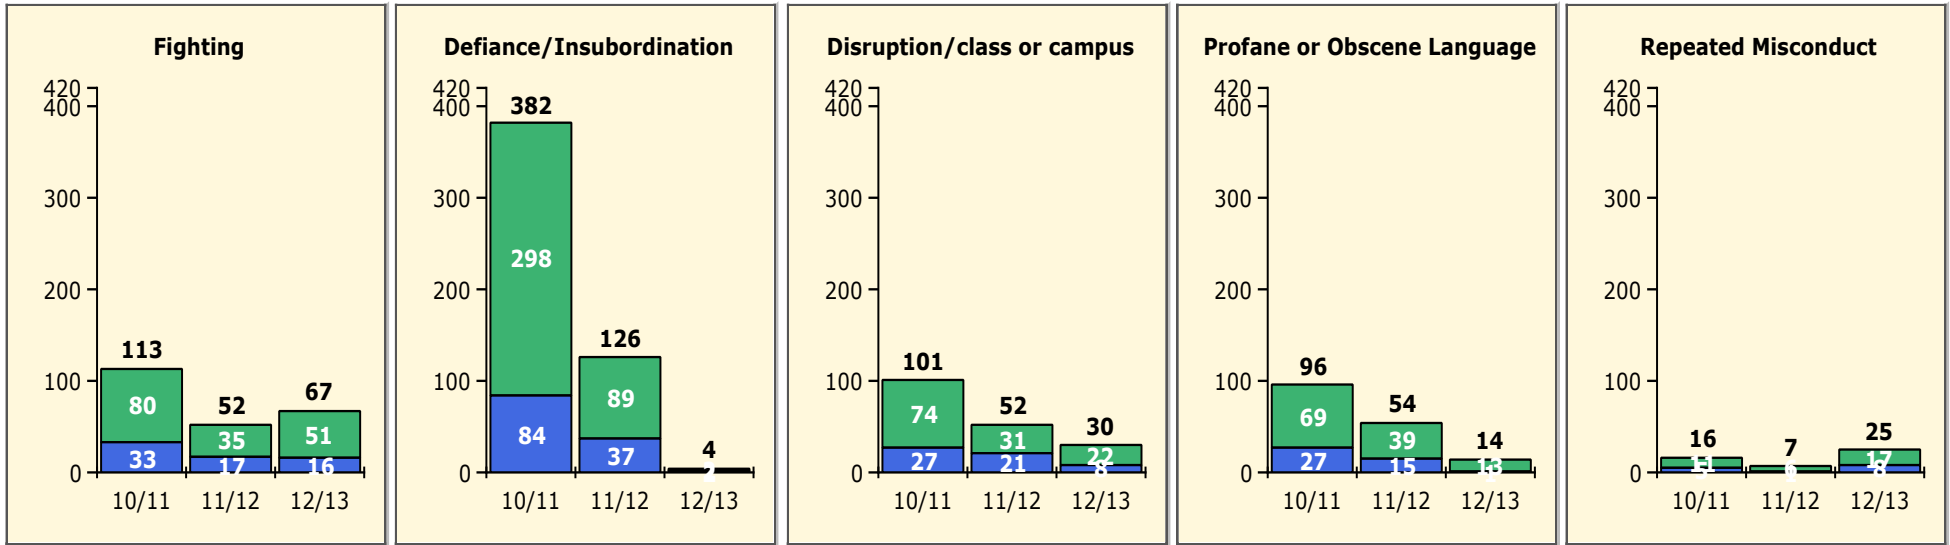

PINELLAS COUNTY SCHOOLS DISTRICT DISCIPLINE TRENDS

2/25/2013

Incidents Total

Top 5 Out-of-School Suspensions

Black Non Black