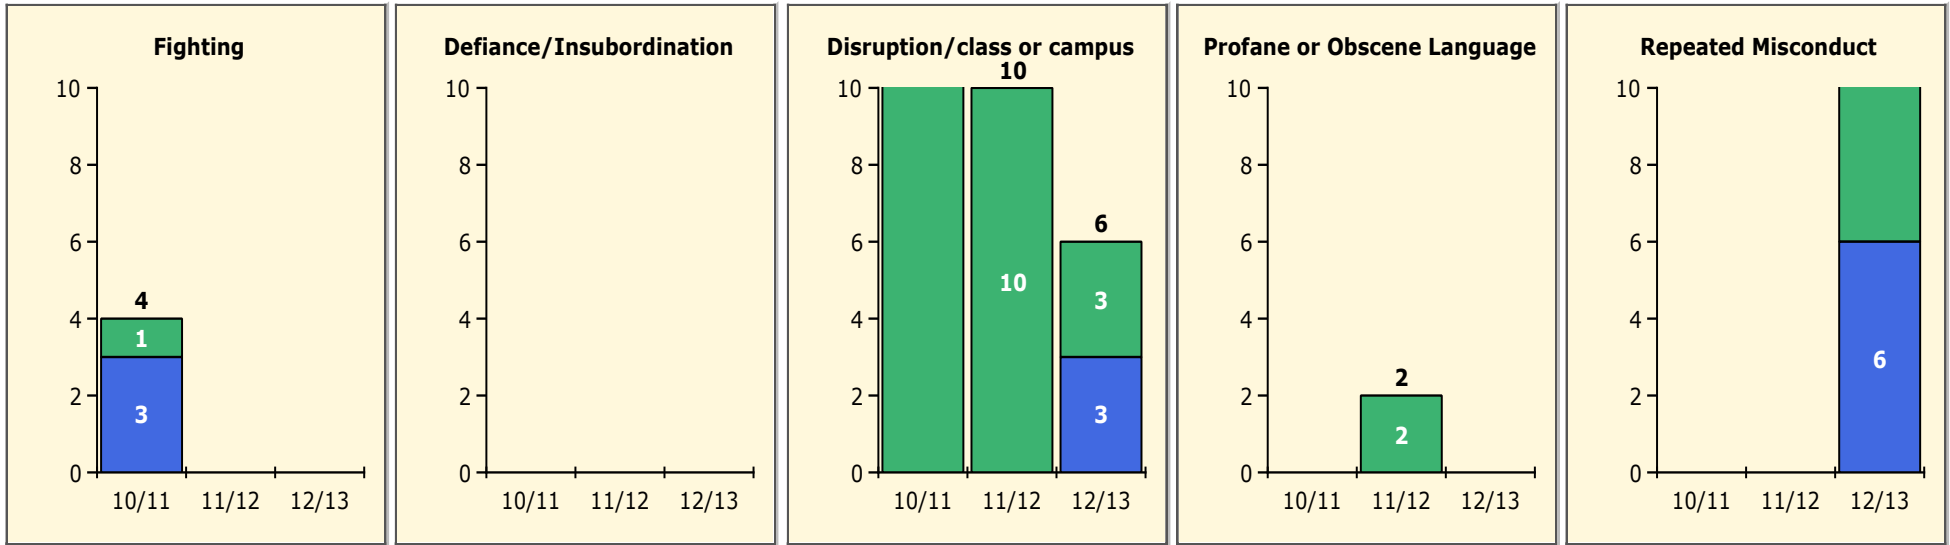

Incidents Total

Top 5 Out-of-School Suspensions

Black Non Black