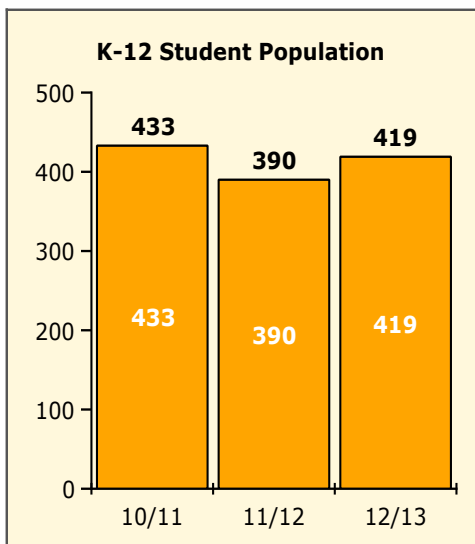

PINELLAS COUNTY SCHOOLS DISTRICT DISCIPLINE TRENDS

2/25/2013

Incidents Total

Population and Discipline by:

Black Non Black

Population and Discipline by:

Elem Mid High Other