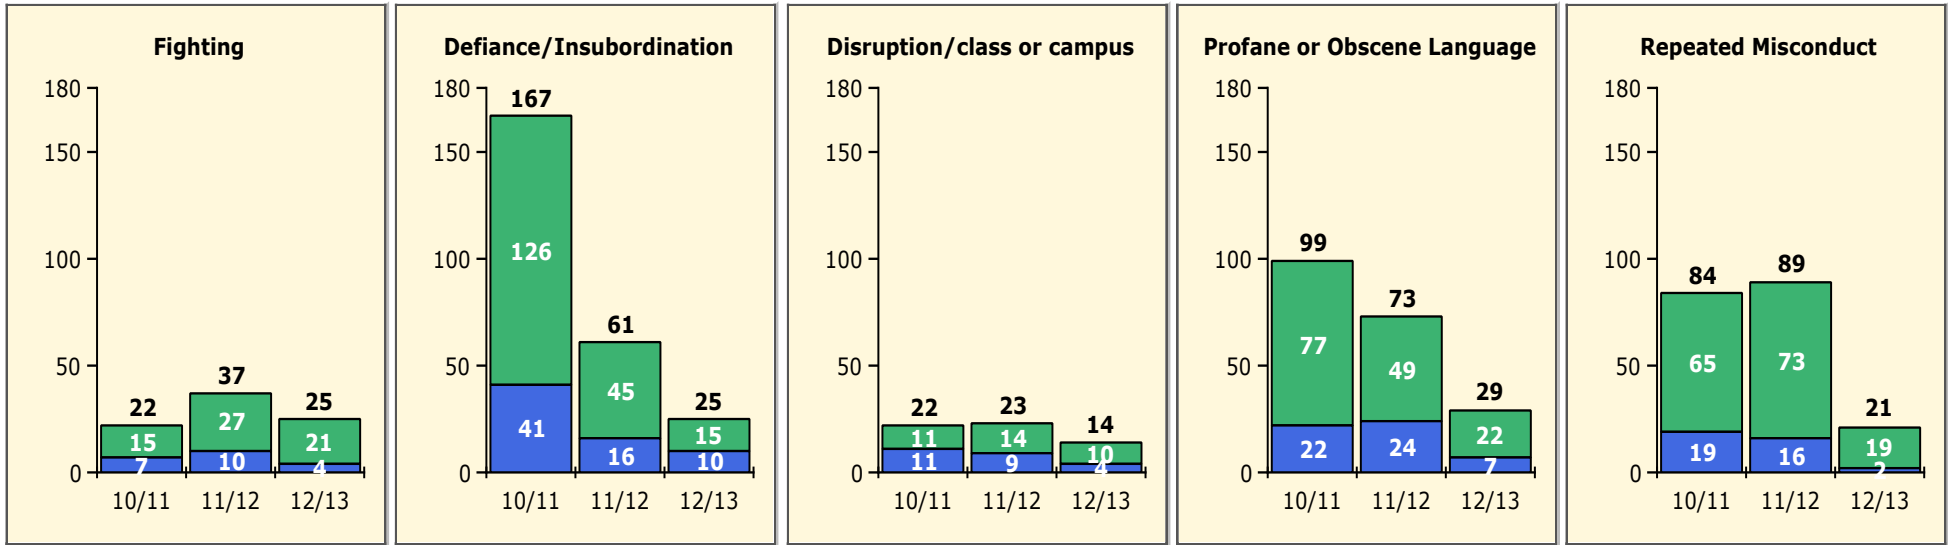

Population and Discipline by:

Black Non Black

Population and Discipline by:

Elem Mid High Other

PINELLAS COUNTY SCHOOLS DISTRICT DISCIPLINE TRENDS

Incidents Total

Top 5 Out-of-School Suspensions

Black Non Black