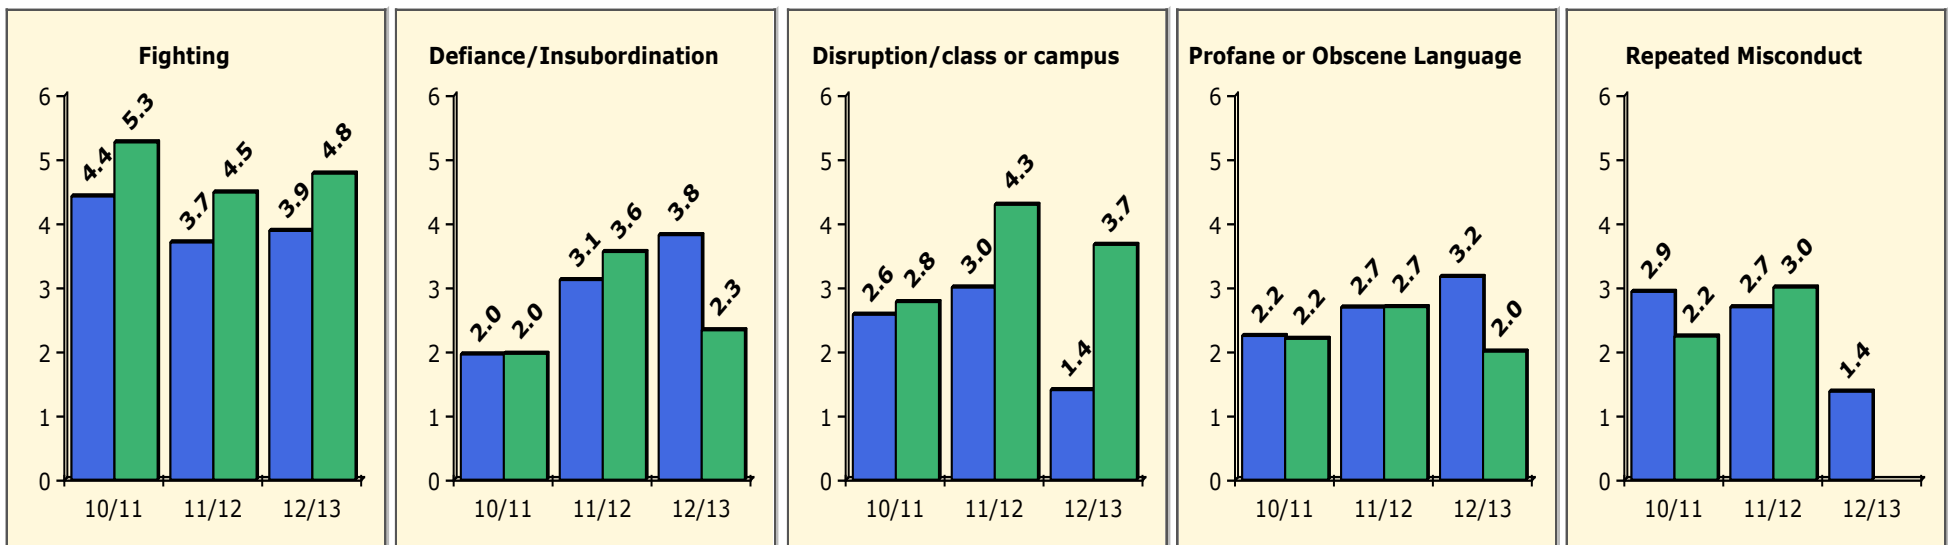

K-12 Student Population

Out-of-School Suspensions

In-School Suspensions

Arrests

Top 5 Detail: Days Suspended

Black Non Black