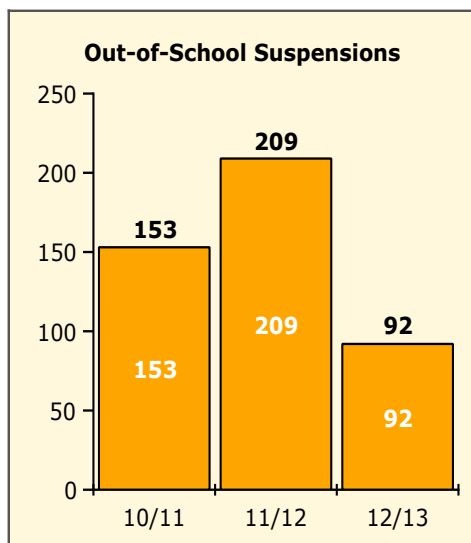

Top 5 Detail: Days Suspended

Black Non Black

PINELLAS COUNTY SCHOOLS DISTRICT DISCIPLINE TRENDS

Incidents Total

Population and Discipline by:

Black Non Black

Population and Discipline by:

Elem Mid High Other