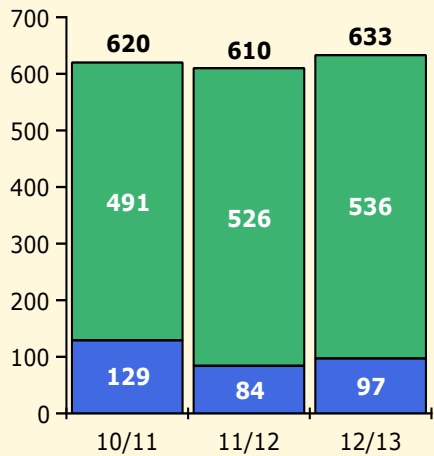

PINELLAS COUNTY SCHOOLS DISTRICT DISCIPLINE TRENDS

Incidents Total

Population and Discipline by:

Black Non Black

K-12 Student Population