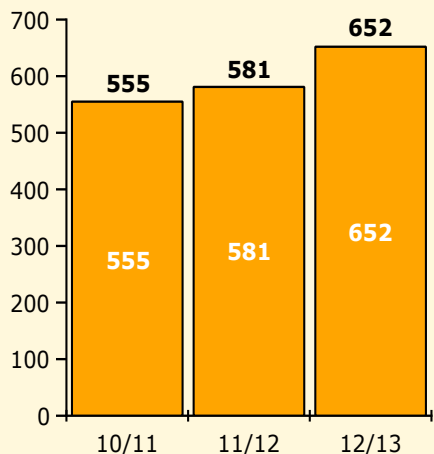

K-12 Student Population