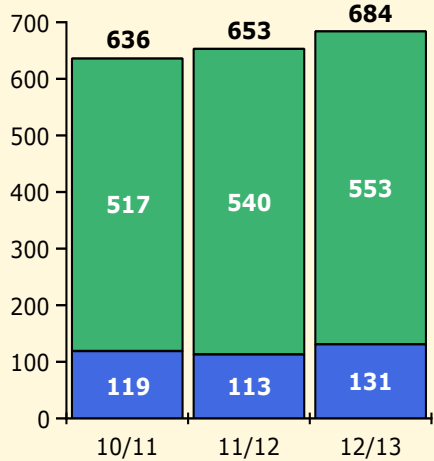

Black Non Black

PINELLAS COUNTY SCHOOLS DISTRICT DISCIPLINE TRENDS

Incidents Total

Population and Discipline by:

Black Non Black

K-12 Student Population

Out-of-School Suspensions

In-School Suspensions