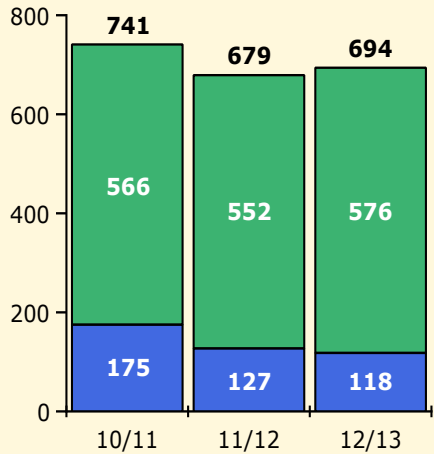

PINELLAS COUNTY SCHOOLS DISTRICT DISCIPLINE TRENDS

Incidents Total

Population and Discipline by:

Black Non Black

K-12 Student Population