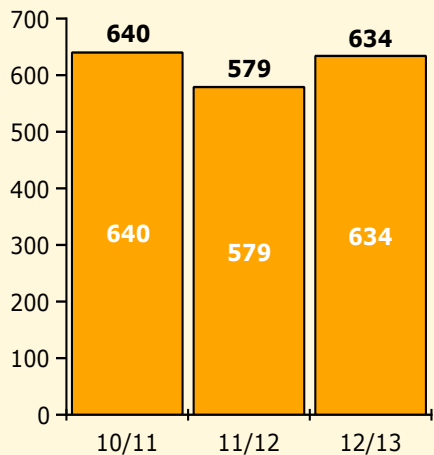

K-12 Student Population