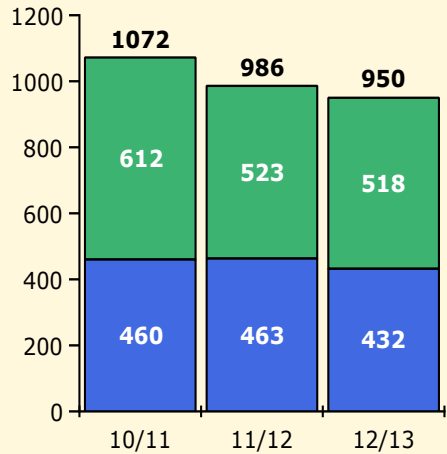

PINELLAS COUNTY SCHOOLS DISTRICT DISCIPLINE TRENDS

Incidents Total

Population and Discipline by:

Black Non Black

K-12 Student Population