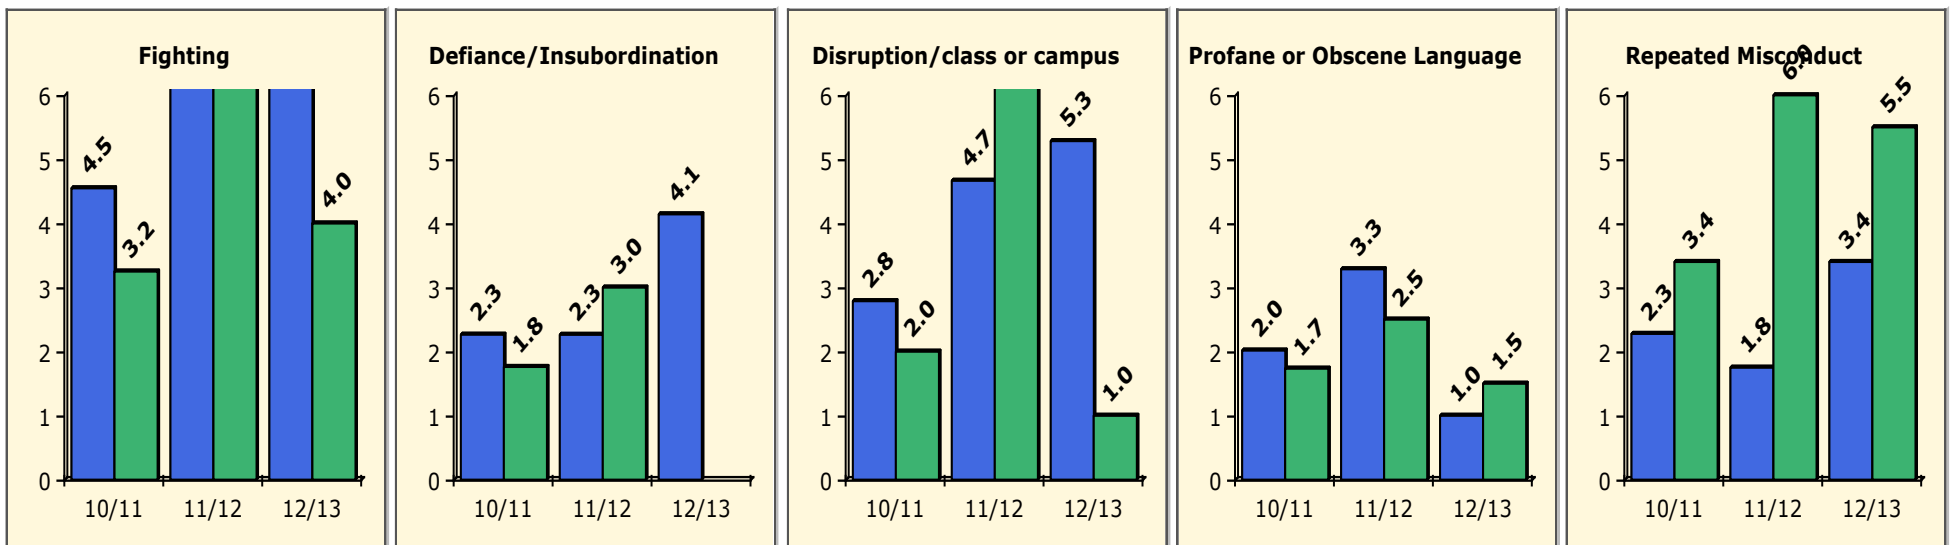

Top 5 Detail: Days Suspended

Black Non Black