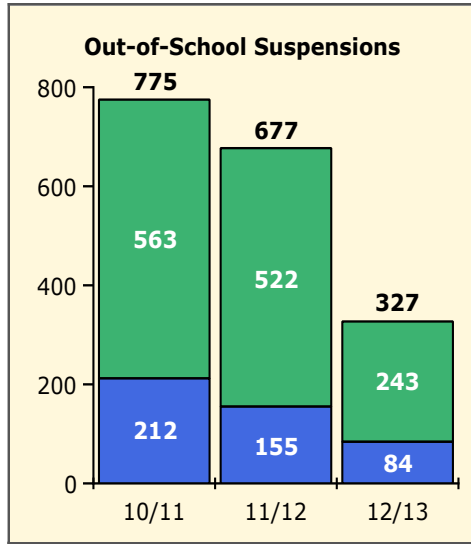

Top 5 Detail: Days Suspended

Black Non Black

PINELLAS COUNTY SCHOOLS DISTRICT DISCIPLINE TRENDS

2/25/2013

Incidents Total

Population and Discipline by:

Black Non Black

Population and Discipline by: