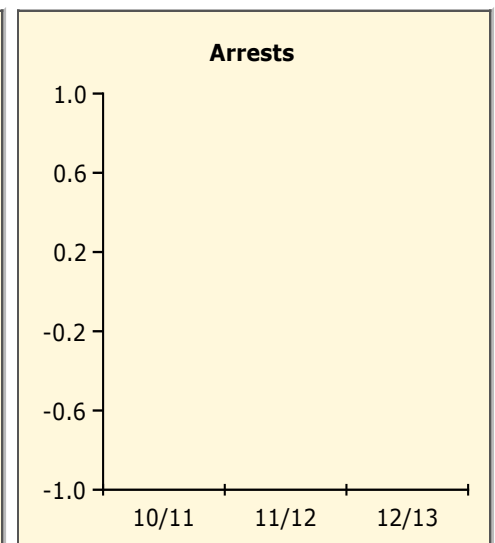

2/25/2013

Incidents Total

Population and Discipline by:

Black Non Black

Population and Discipline by:

Elem Mid High Other

Incidents Total

Top 5 Out-of-School Suspensions