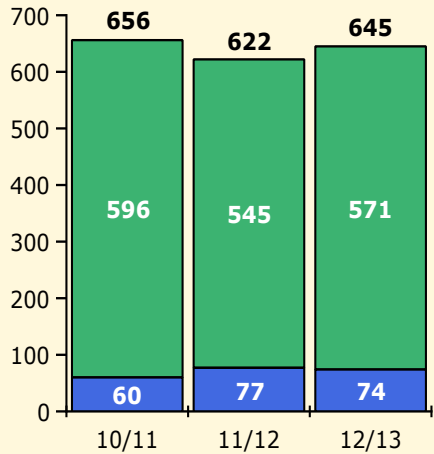

Black Non Black

PINELLAS COUNTY SCHOOLS DISTRICT DISCIPLINE TRENDS

2/25/2013

Incidents Total

Population and Discipline by:

Black Non Black

K-12 Student Population

Out-of-School Suspensions