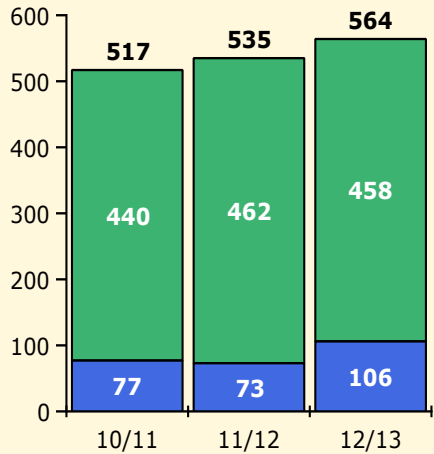

Black Non Black

PINELLAS COUNTY SCHOOLS DISTRICT DISCIPLINE TRENDS

2/25/2013

Incidents Total

Population and Discipline by:

Black Non Black

K-12 Student Population

Out-of-School Suspensions