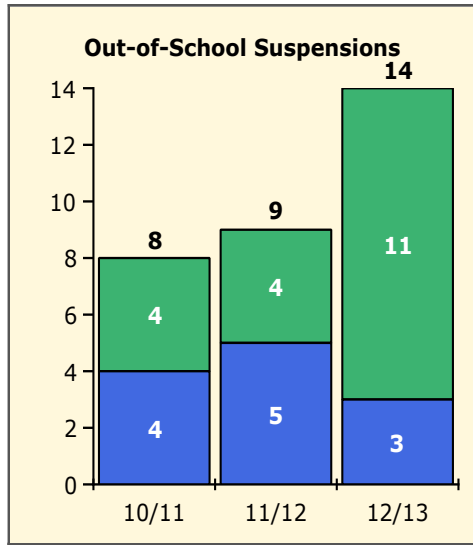

PINELLAS COUNTY SCHOOLS DISTRICT DISCIPLINE TRENDS

Incidents Total

Population and Discipline by:

Black Non Black

Population and Discipline by:

Elem Mid High Other