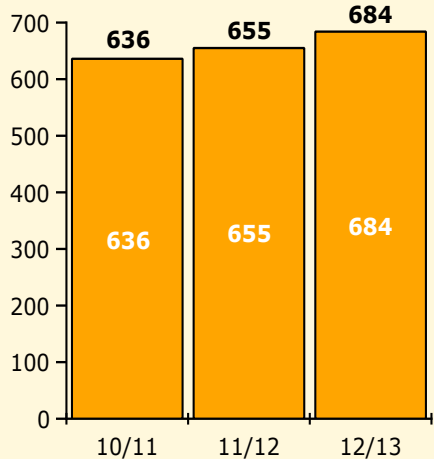

K-12 Student Population