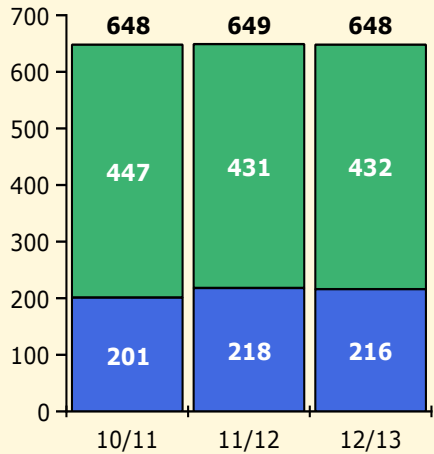

PINELLAS COUNTY SCHOOLS DISTRICT DISCIPLINE TRENDS

Incidents Total

Population and Discipline by:

Black Non Black

K-12 Student Population