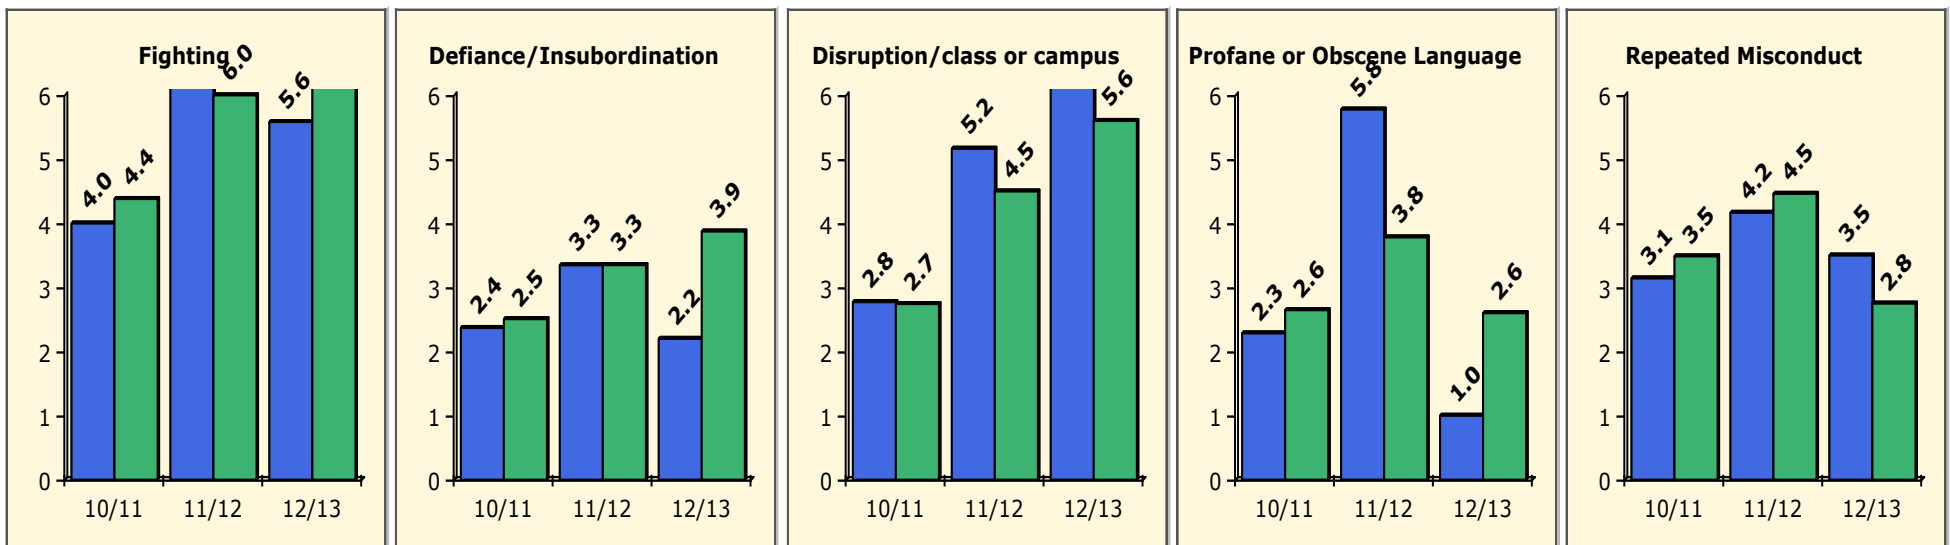

Top 5 Detail: Days Suspended

Black Non Black