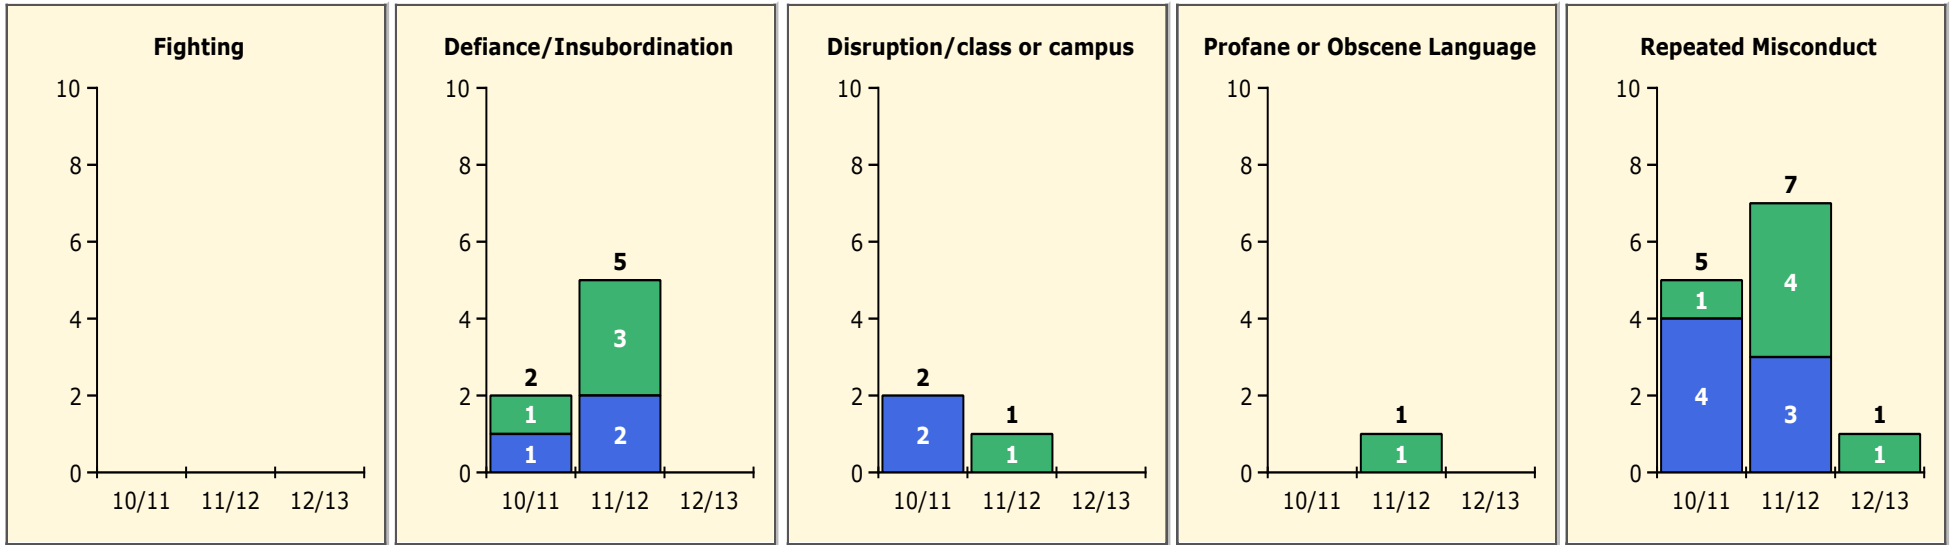

Population and Discipline by:

Black Non Black

Population and Discipline by:

Elem Mid High Other

Incidents Total

Top 5 Out-of-School Suspensions

Black Non Black

Top 5 Detail: Days Suspended