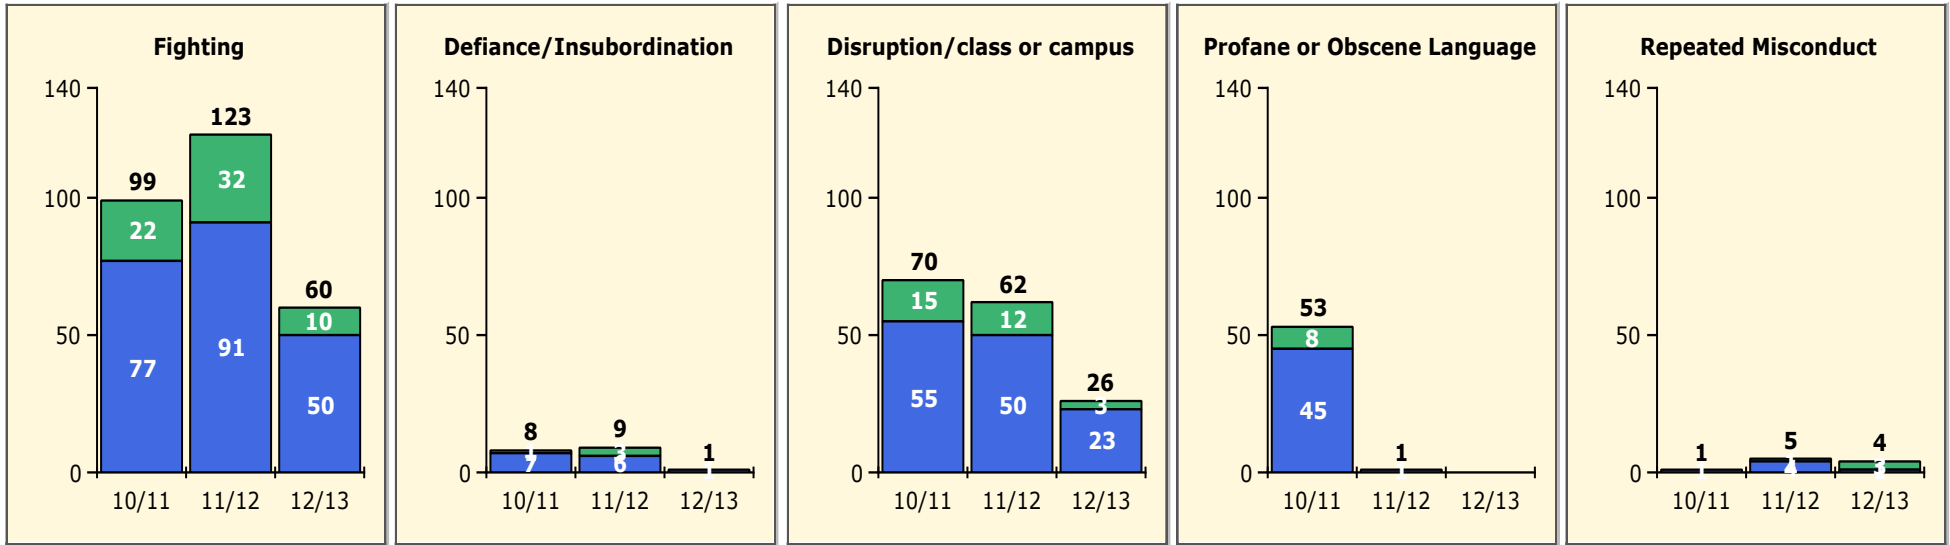

Black Non Black

Population and Discipline by:

Elem Mid High Other

PINELLAS COUNTY SCHOOLS DISTRICT DISCIPLINE TRENDS

Incidents Total

Top 5 Out-of-School Suspensions

Black Non Black

Top 5 Detail: Days Suspended