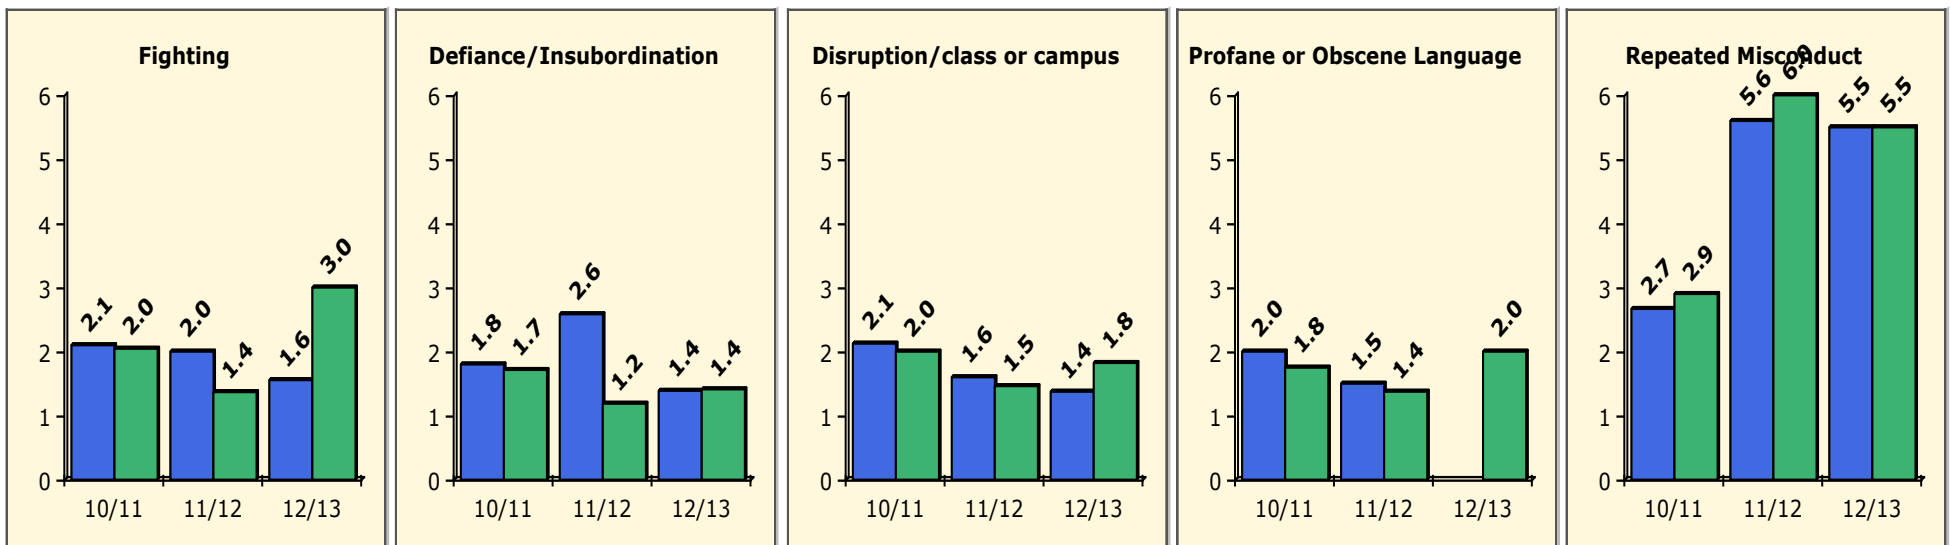

Top 5 Detail: Days Suspended

Black Non Black