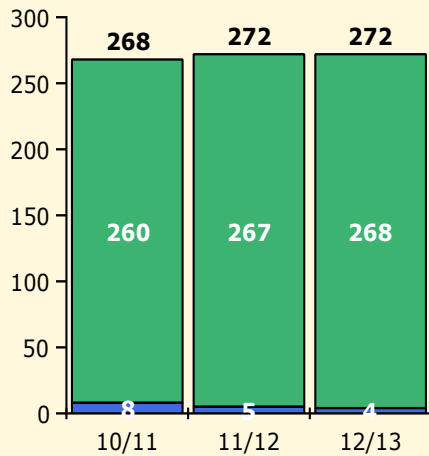

PINELLAS COUNTY SCHOOLS DISTRICT DISCIPLINE TRENDS

Incidents Total

Population and Discipline by:

Black Non Black

K-12 Student Population