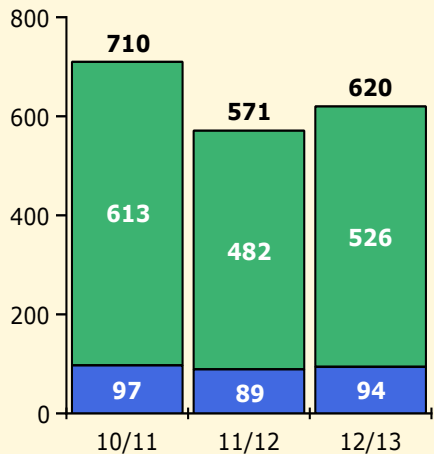

Top 5 Detail: Days Suspended

Black Non Black

PINELLAS COUNTY SCHOOLS DISTRICT DISCIPLINE TRENDS

Incidents Total

Population and Discipline by:

Black Non Black

K-12 Student Population

Out-of-School Suspensions