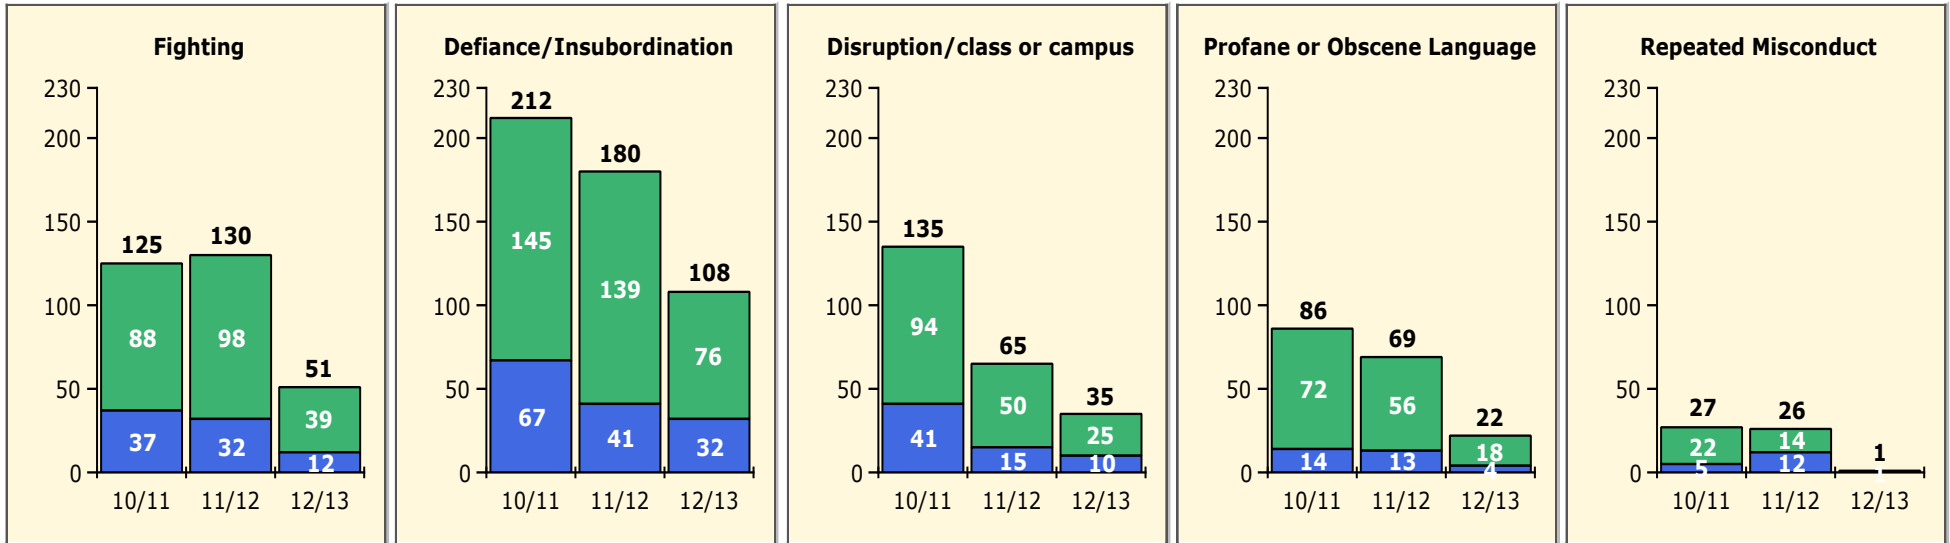

Elem Mid High Other

PINELLAS COUNTY SCHOOLS DISTRICT DISCIPLINE TRENDS

Incidents Total

Top 5 Out-of-School Suspensions

Black Non Black

Top 5 Detail: Days Suspended

Black Non Black

PINELLAS COUNTY SCHOOLS DISTRICT DISCIPLINE TRENDS