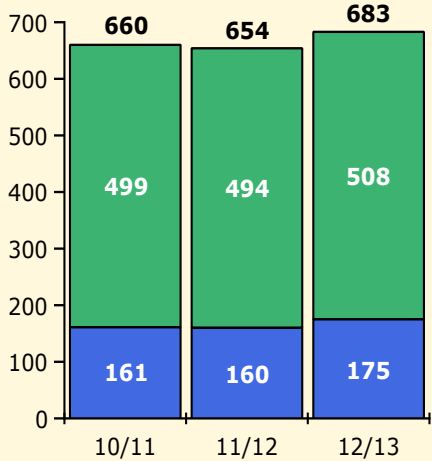

PINELLAS COUNTY SCHOOLS DISTRICT DISCIPLINE TRENDS

2/25/2013

Incidents Total

Population and Discipline by:

Black Non Black

K-12 Student Population