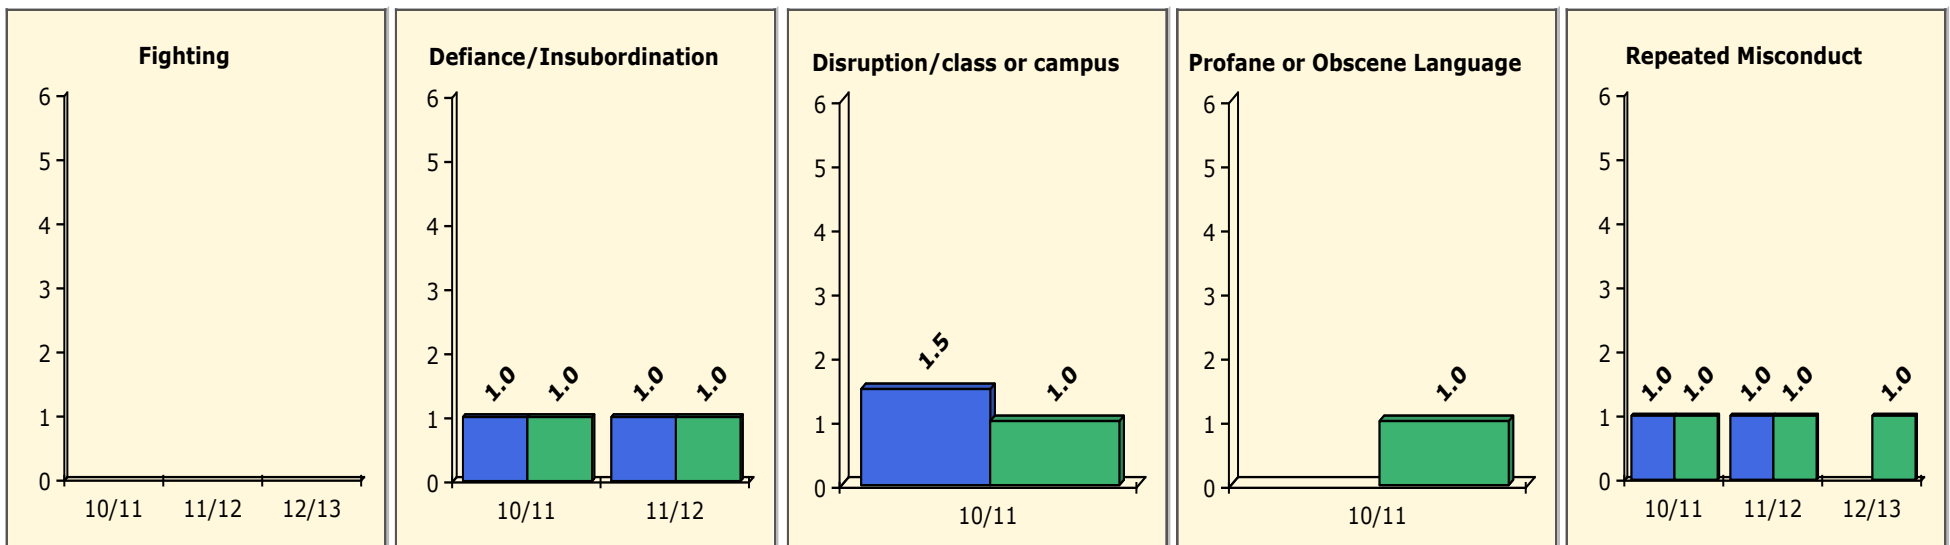

Top 5 Detail: Days Suspended

Black Non Black