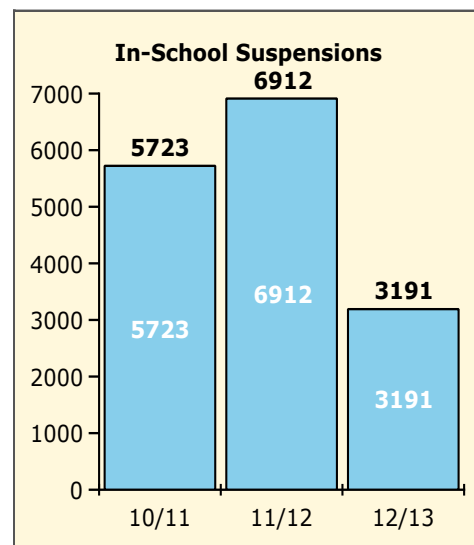

PINELLAS COUNTY SCHOOLS DISTRICT DISCIPLINE TRENDS

2/25/2013

Incidents Total

Population and Discipline by:

Black Non Black

Population and Discipline by:

Elem Mid High Other