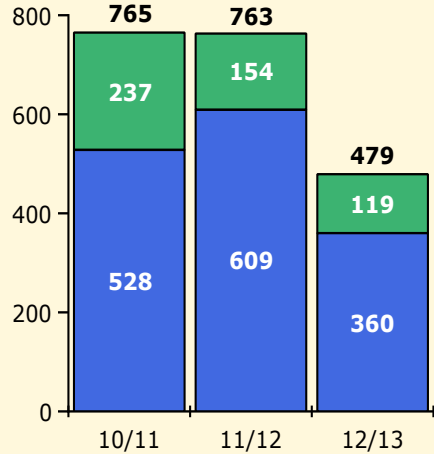

Out-of-School Suspensions