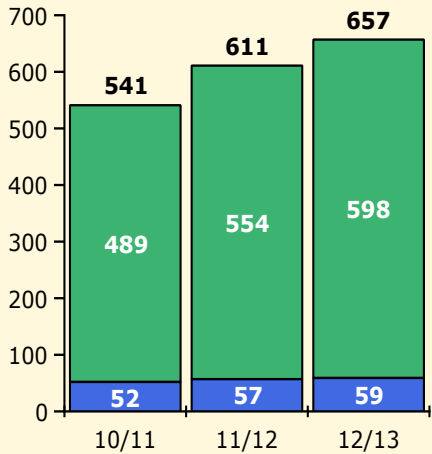

PINELLAS COUNTY SCHOOLS DISTRICT DISCIPLINE TRENDS

Incidents Total

Population and Discipline by:

Black Non Black

K-12 Student Population