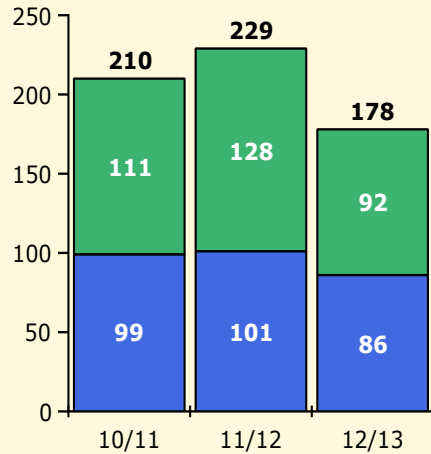

Out-of-School Suspensions