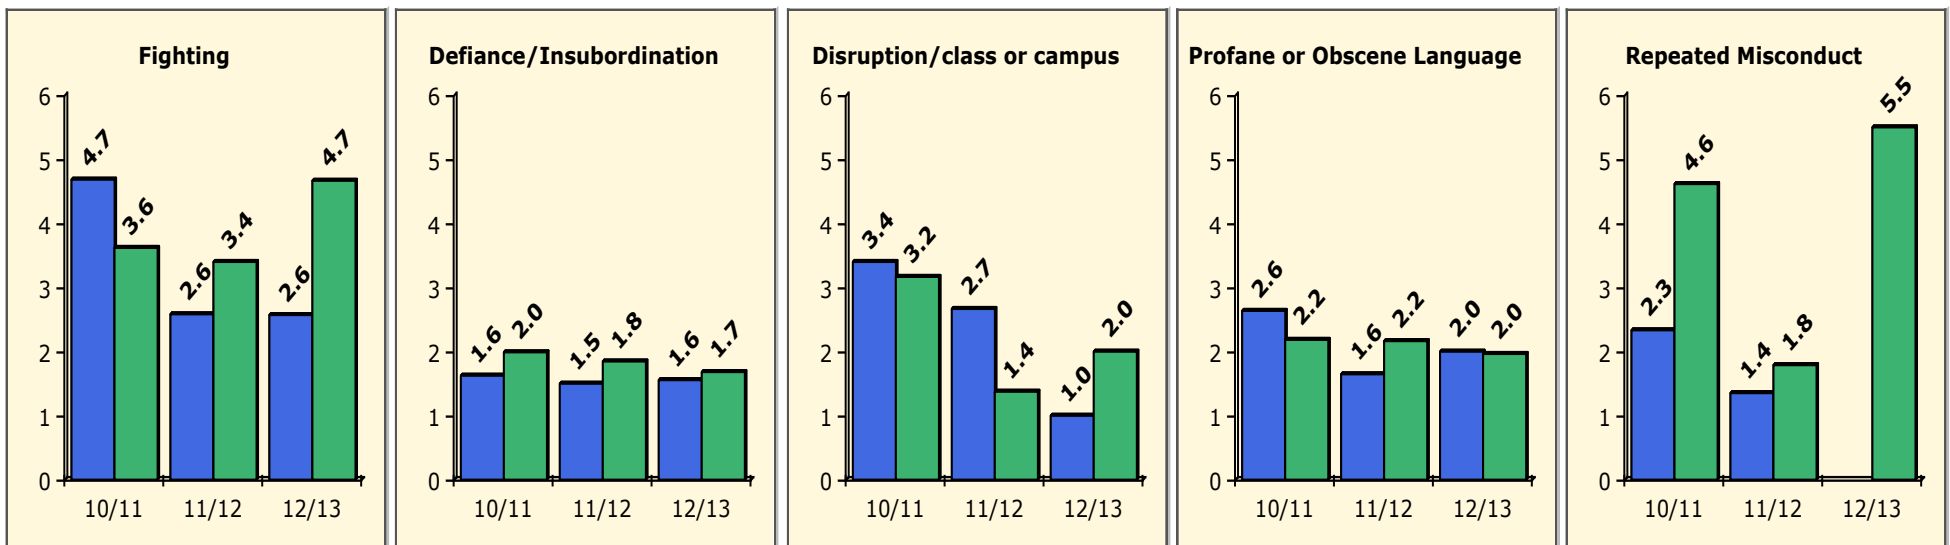

Population and Discipline by:

Elem Mid High Other

PINELLAS COUNTY SCHOOLS DISTRICT DISCIPLINE TRENDS

Incidents Total

Top 5 Out-of-School Suspensions

Black Non Black

Top 5 Detail: Days Suspended

Black Non Black