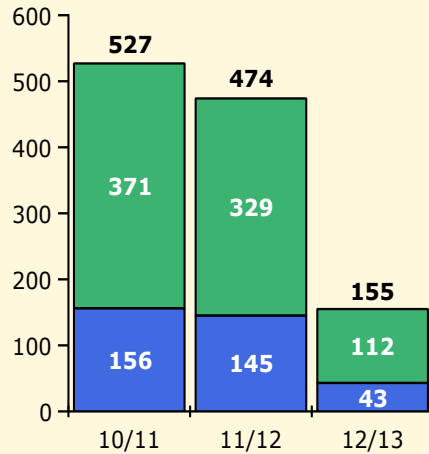

Out-of-School Suspensions