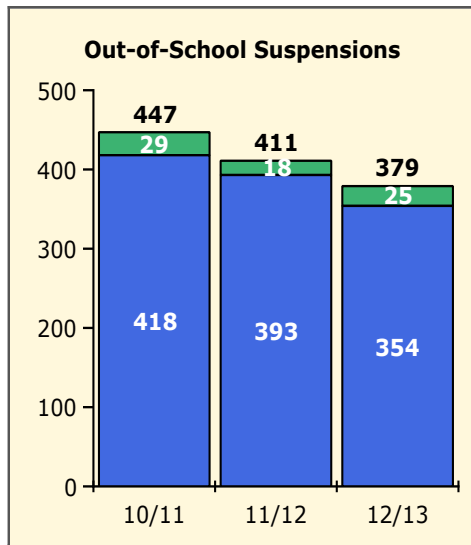

Black Non Black

PINELLAS COUNTY SCHOOLS DISTRICT DISCIPLINE TRENDS

Incidents Total

Population and Discipline by:

Black Non Black

Population and Discipline by:

Elem Mid High Other

PINELLAS COUNTY SCHOOLS DISTRICT DISCIPLINE TRENDS