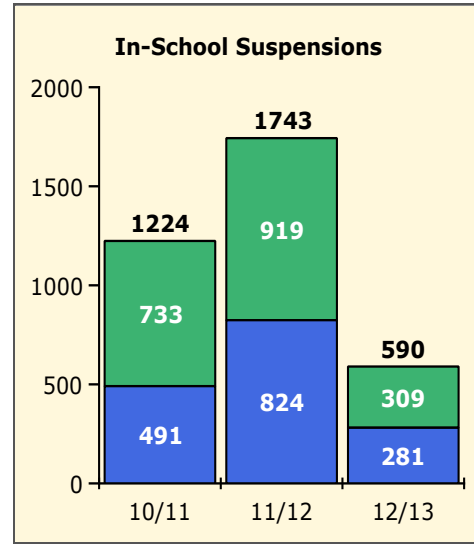

PINELLAS COUNTY SCHOOLS DISTRICT DISCIPLINE TRENDS

Incidents Total

Population and Discipline by:

Black Non Black

Population and Discipline by:

Elem Mid High Other