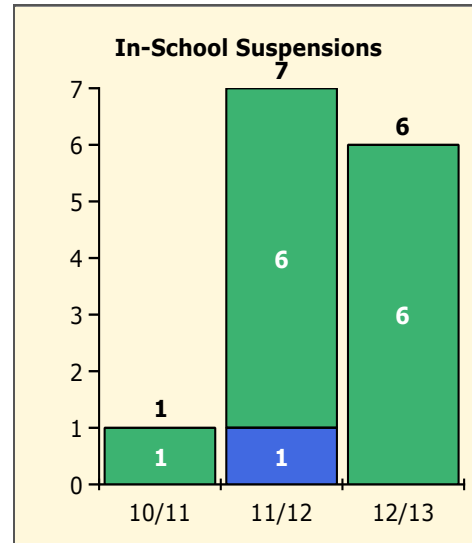

PINELLAS COUNTY SCHOOLS DISTRICT DISCIPLINE TRENDS

2/25/2013

Incidents Total

Population and Discipline by:

Black Non Black

Population and Discipline by:

Elem Mid High Other