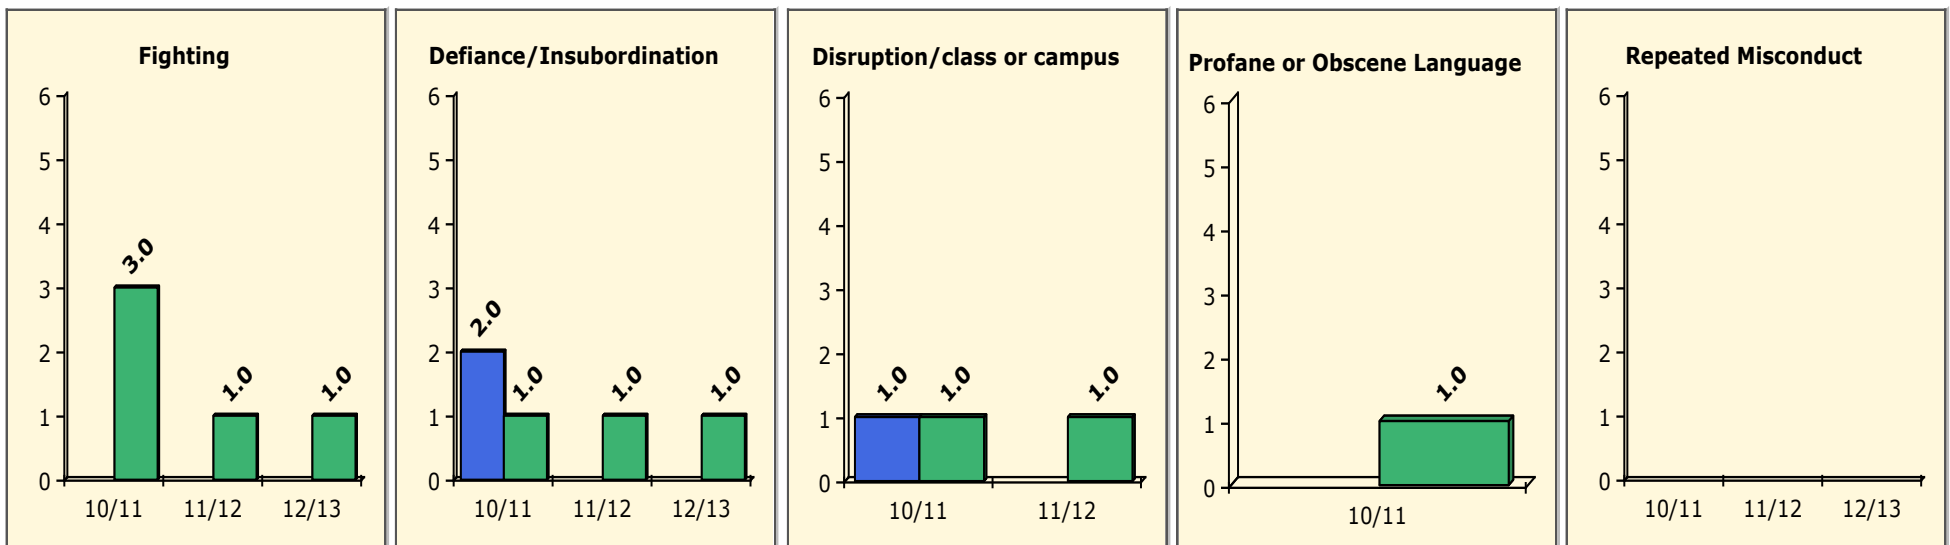

Elem Mid High Other

Incidents Total

Top 5 Out-of-School Suspensions

Black Non Black

Top 5 Detail: Days Suspended

Black Non Black

PINELLAS COUNTY SCHOOLS DISTRICT DISCIPLINE TRENDS

Incidents Total