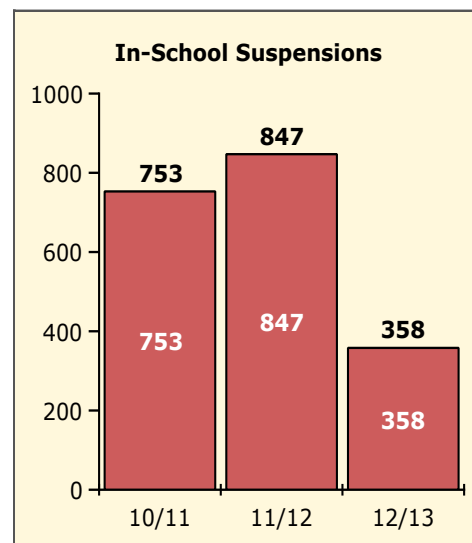

PINELLAS COUNTY SCHOOLS DISTRICT DISCIPLINE TRENDS

2/25/2013

Incidents Total

Population and Discipline by:

Black Non Black

Population and Discipline by:

Elem Mid High Other