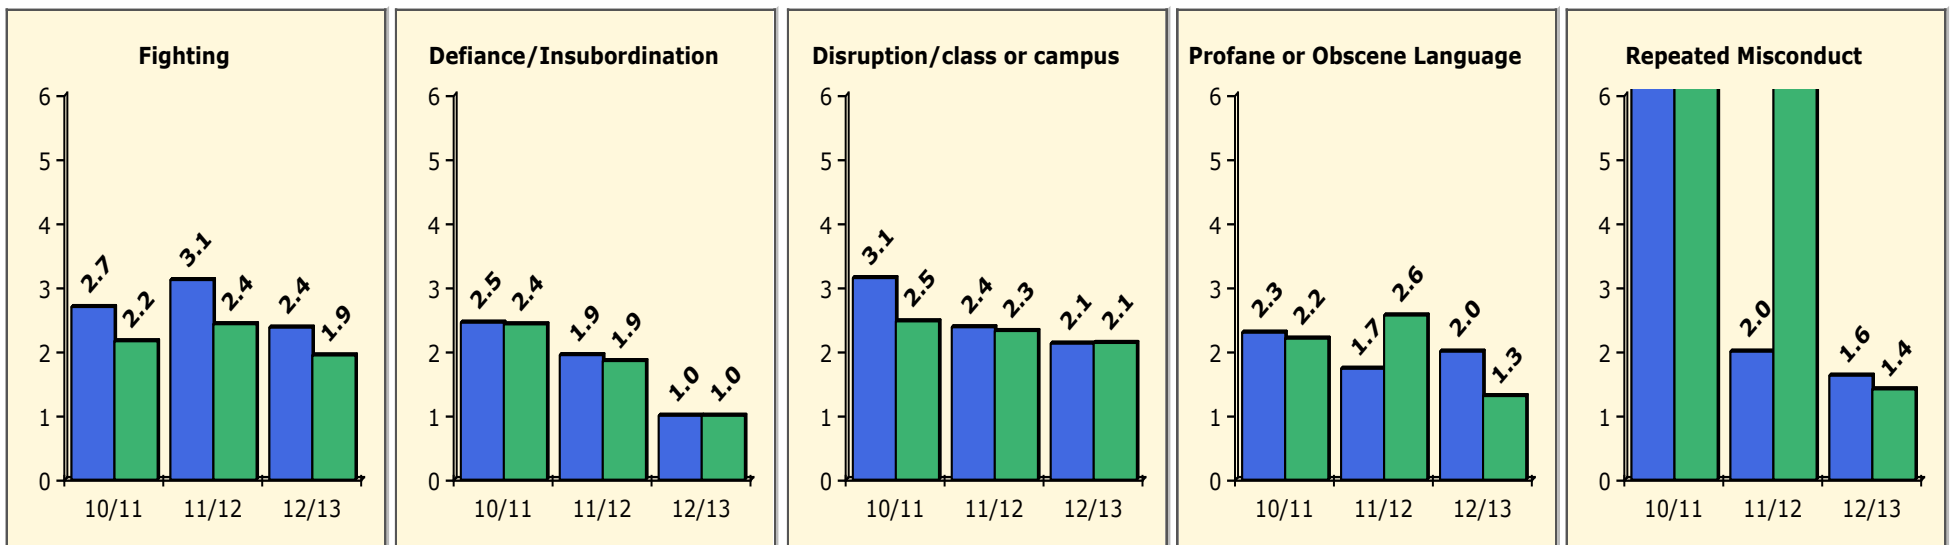

PINELLAS COUNTY SCHOOLS DISTRICT DISCIPLINE TRENDS

2/25/2013

Incidents Total

Top 5 Out-of-School Suspensions

Black Non Black

Top 5 Detail: Days Suspended

Black Non Black

PINELLAS COUNTY SCHOOLS DISTRICT DISCIPLINE TRENDS