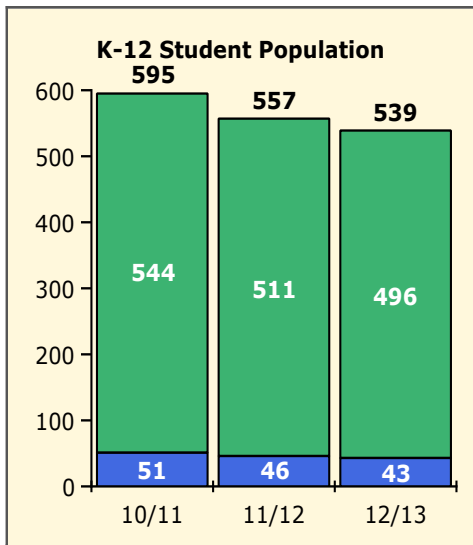

Black Non Black

Top 5 Detail: Days Suspended

Black Non Black

PINELLAS COUNTY SCHOOLS DISTRICT DISCIPLINE TRENDS

2/25/2013

Incidents Total

Population and Discipline by:

Black Non Black