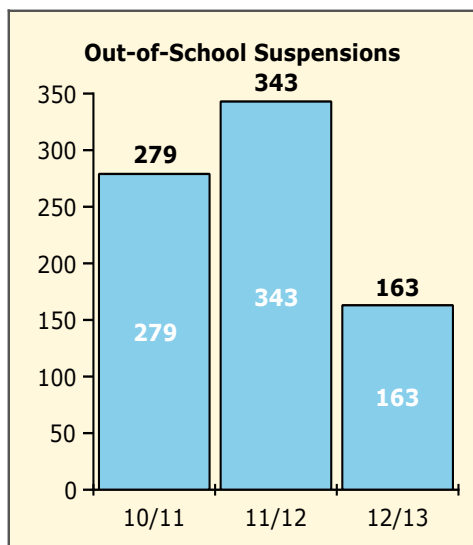

PINELLAS COUNTY SCHOOLS DISTRICT DISCIPLINE TRENDS

2/25/2013

Incidents Total

Population and Discipline by:

Black Non Black

Population and Discipline by:

Elem Mid High Other