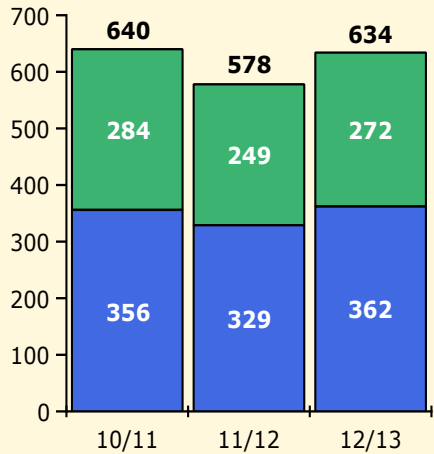

Black Non Black

PINELLAS COUNTY SCHOOLS DISTRICT DISCIPLINE TRENDS

Incidents Total

Population and Discipline by:

Black Non Black

K-12 Student Population

Out-of-School Suspensions

In-School Suspensions