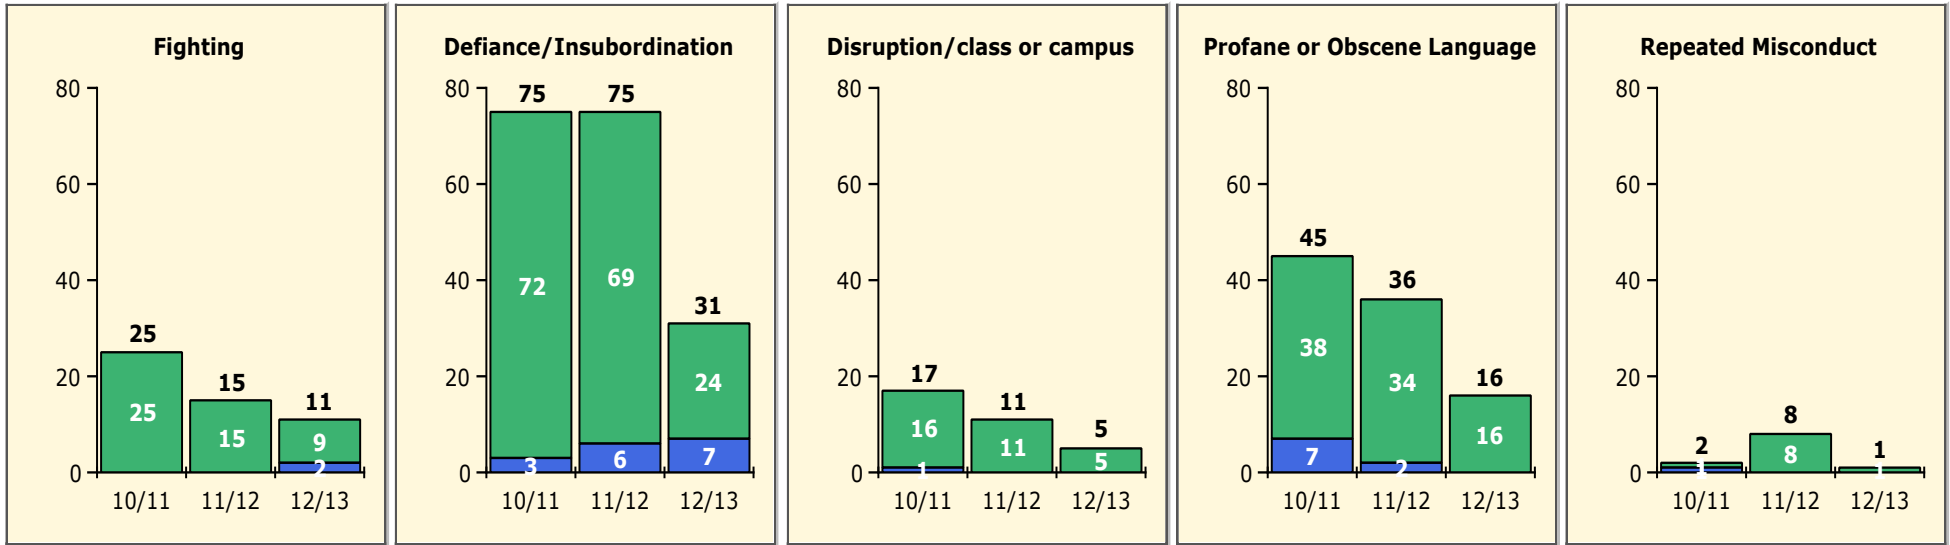

Population and Discipline by:

Elem Mid High Other

PINELLAS COUNTY SCHOOLS DISTRICT DISCIPLINE TRENDS

Incidents Total

Top 5 Out-of-School Suspensions

Black Non Black

Top 5 Detail: Days Suspended

Black Non Black