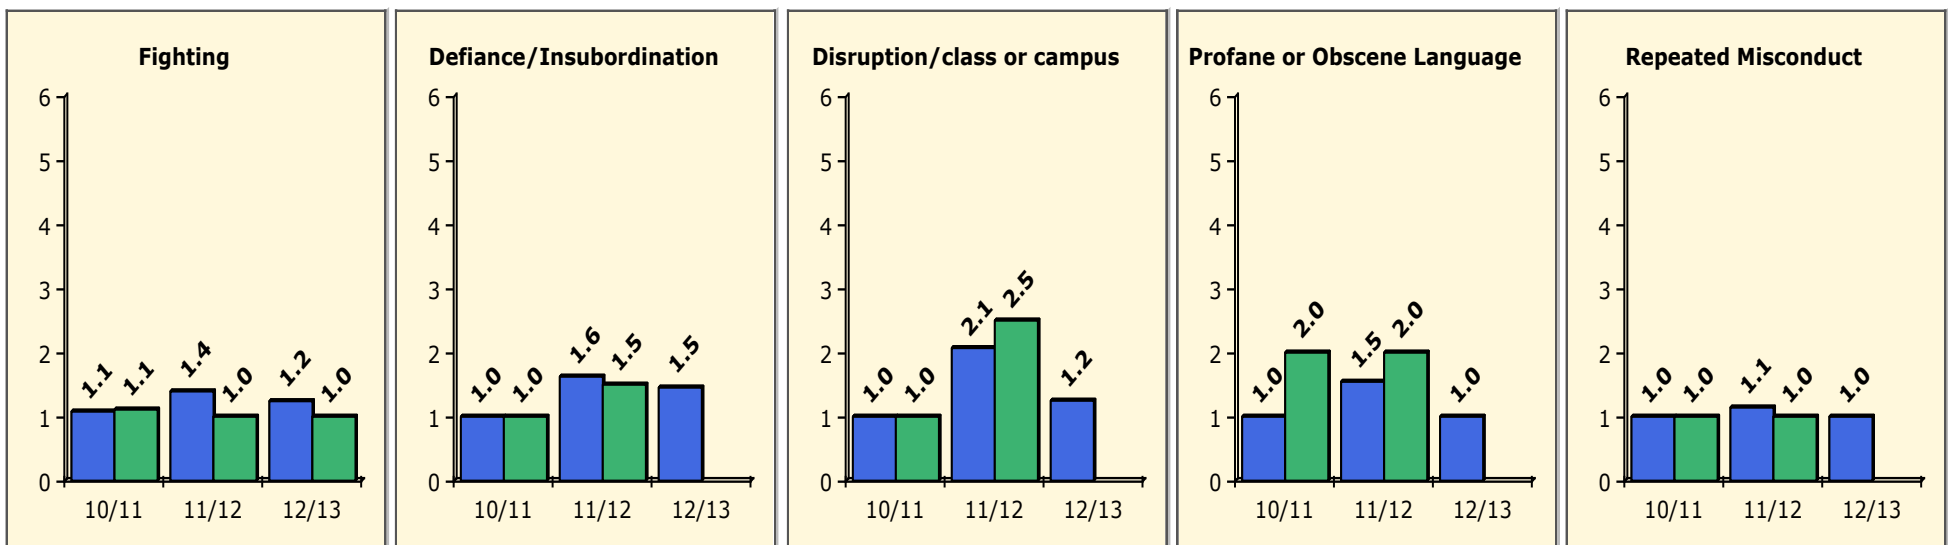

Top 5 Detail: Days Suspended

Black Non Black