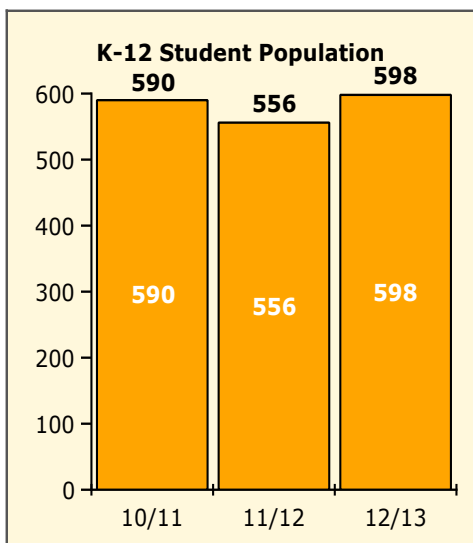

PINELLAS COUNTY SCHOOLS DISTRICT DISCIPLINE TRENDS

Incidents Total

Population and Discipline by:

Black Non Black

Population and Discipline by:

Elem Mid High Other