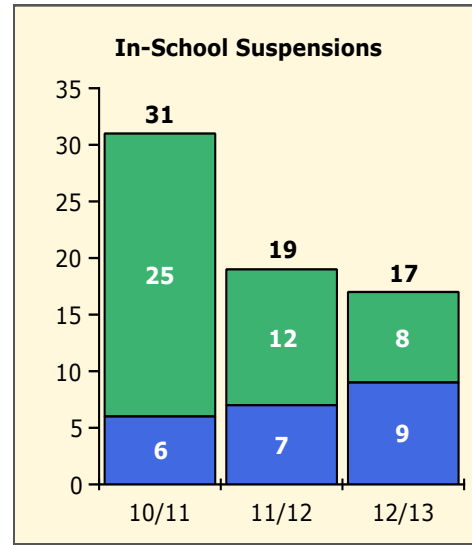

PINELLAS COUNTY SCHOOLS DISTRICT DISCIPLINE TRENDS

Incidents Total

Population and Discipline by:

Black Non Black

Population and Discipline by:

Elem Mid High Other