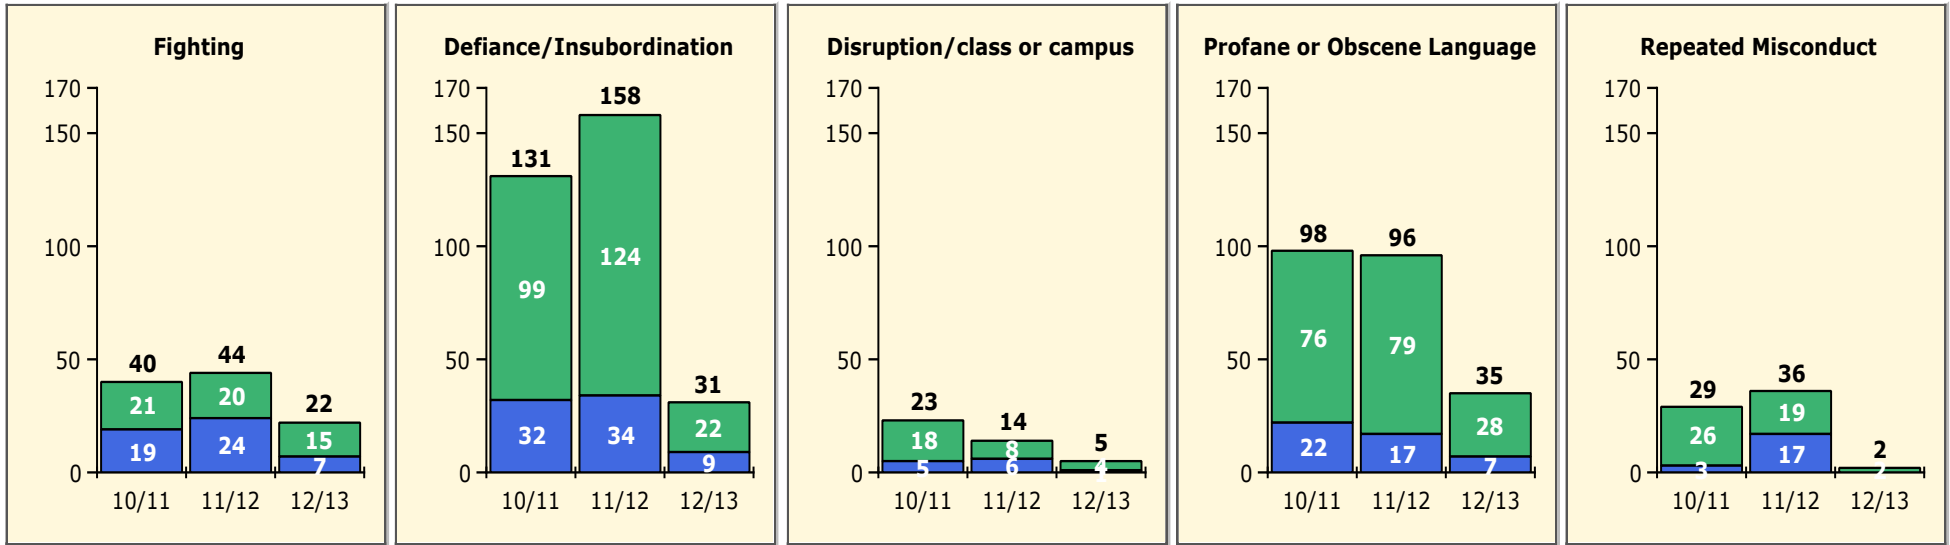

Population and Discipline by:

Elem Mid High Other

PINELLAS COUNTY SCHOOLS DISTRICT DISCIPLINE TRENDS

Incidents Total

Top 5 Out-of-School Suspensions

Black Non Black

Top 5 Detail: Days Suspended

Black Non Black