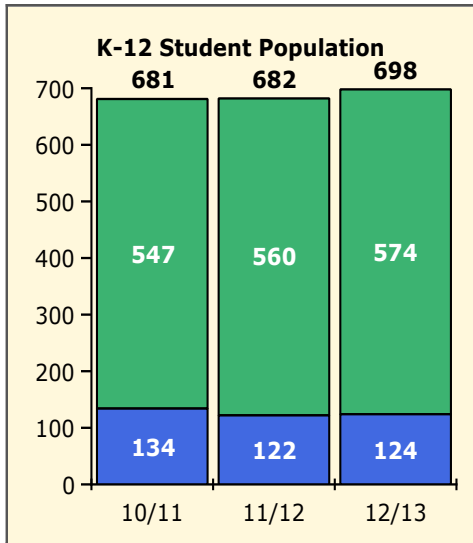

PINELLAS COUNTY SCHOOLS DISTRICT DISCIPLINE TRENDS

Incidents Total

Population and Discipline by:

Black Non Black

Population and Discipline by:

Elem Mid High Other