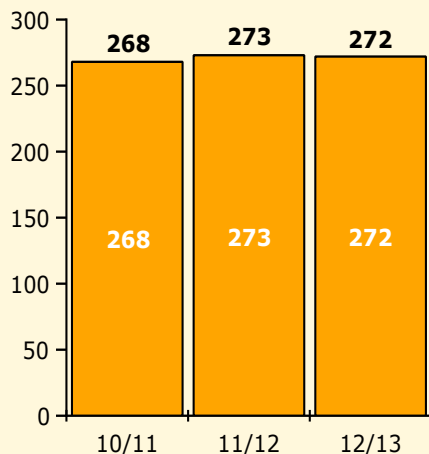

K-12 Student Population