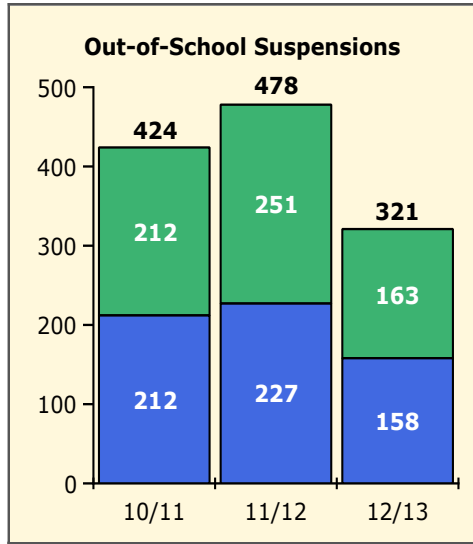

PINELLAS COUNTY SCHOOLS DISTRICT DISCIPLINE TRENDS

Incidents Total

Population and Discipline by:

Black Non Black

Population and Discipline by:

Elem Mid High Other