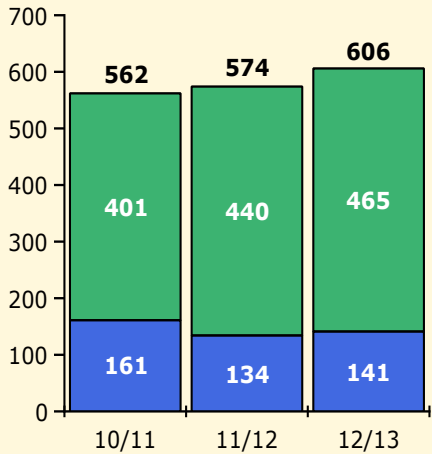

PINELLAS COUNTY SCHOOLS DISTRICT DISCIPLINE TRENDS

Incidents Total

Population and Discipline by:

Black Non Black

K-12 Student Population