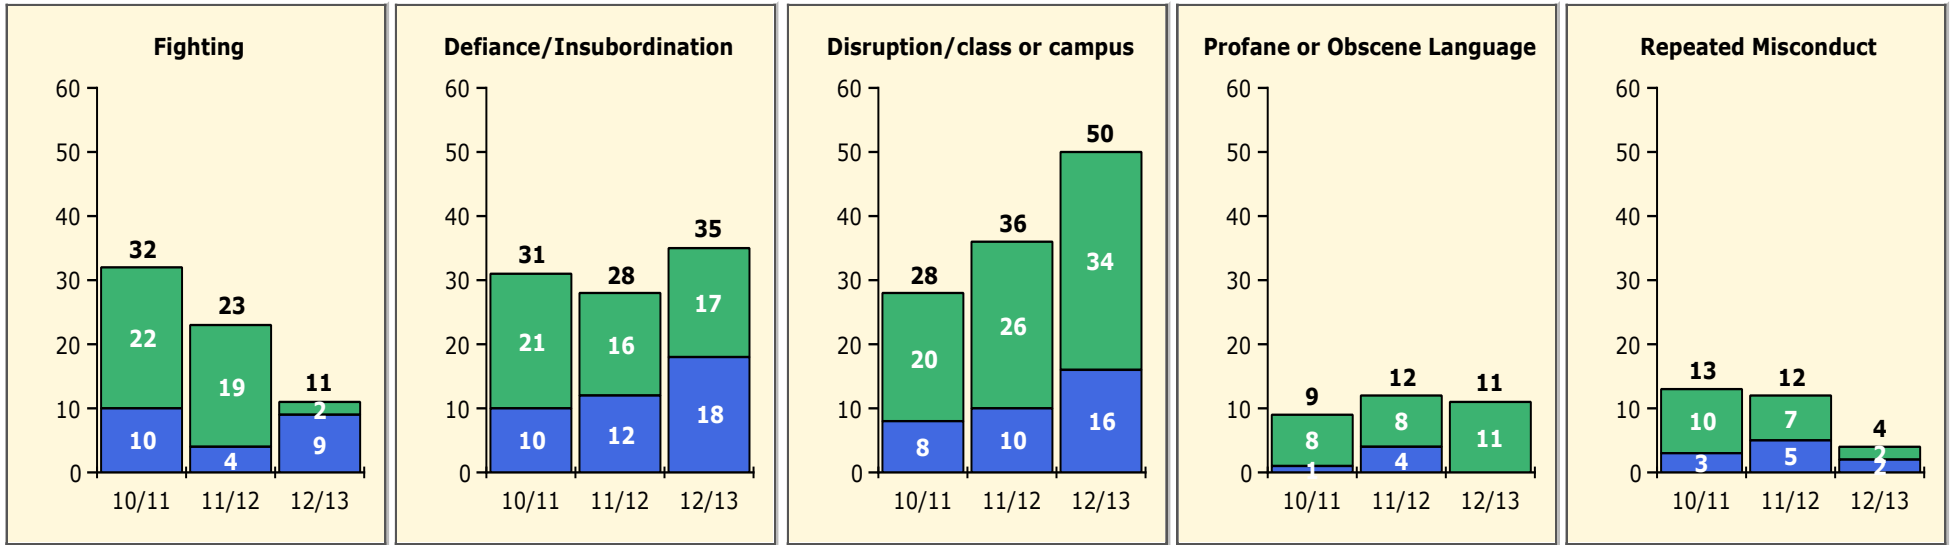

PINELLAS COUNTY SCHOOLS DISTRICT DISCIPLINE TRENDS

2/25/2013

Incidents Total

Top 5 Out-of-School Suspensions

Black Non Black