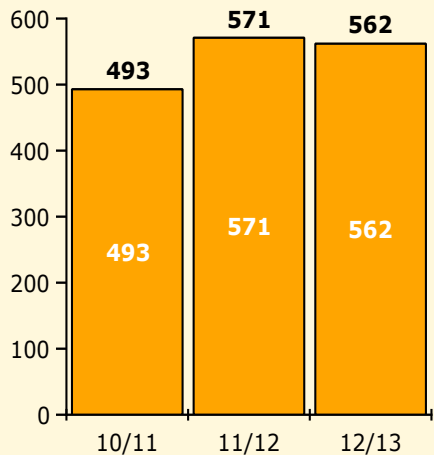

K-12 Student Population