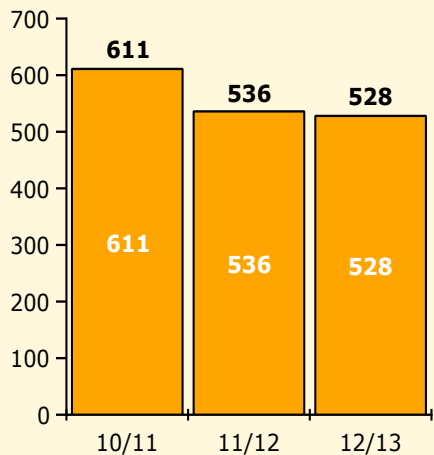

K-12 Student Population