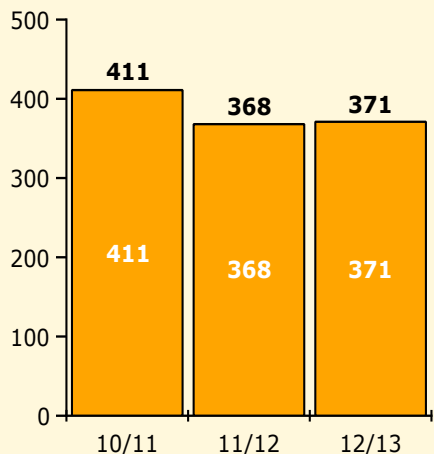

K-12 Student Population