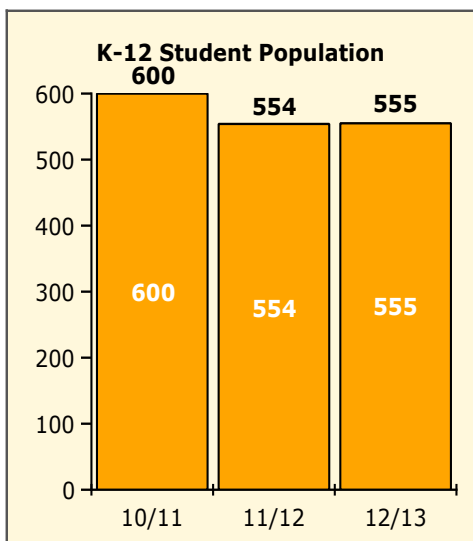

PINELLAS COUNTY SCHOOLS DISTRICT DISCIPLINE TRENDS

2/25/2013

Incidents Total

Population and Discipline by:

Black Non Black

Population and Discipline by:

Elem Mid High Other