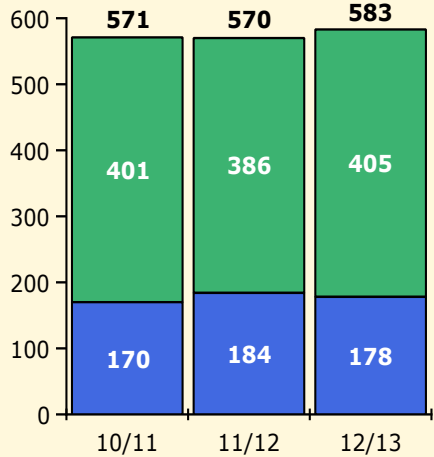

PINELLAS COUNTY SCHOOLS DISTRICT DISCIPLINE TRENDS

Incidents Total

Population and Discipline by:

Black Non Black

K-12 Student Population