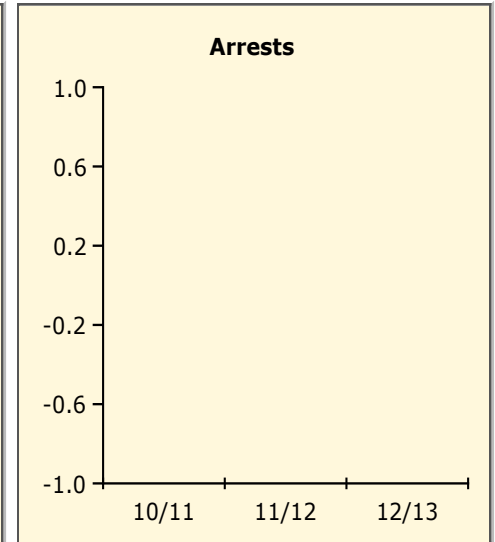

Top 5 Detail: Days Suspended

Black Non Black

PINELLAS COUNTY SCHOOLS DISTRICT DISCIPLINE TRENDS

2/25/2013

Incidents Total

Population and Discipline by:

Black Non Black

Population and Discipline by: