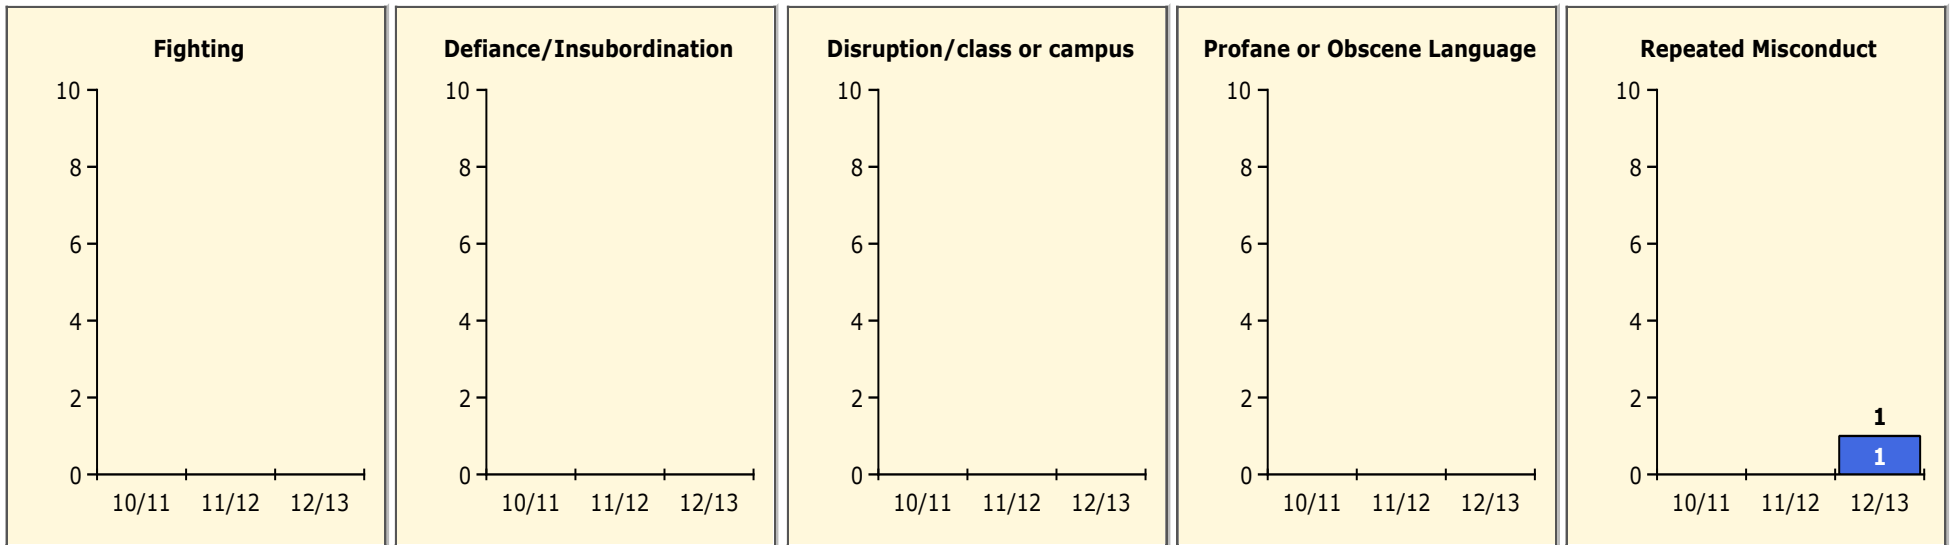

Population and Discipline by:

Elem Mid High Other

Incidents Total

Top 5 Out-of-School Suspensions

Black Non Black

Top 5 Detail: Days Suspended

Black Non Black

PINELLAS COUNTY SCHOOLS DISTRICT DISCIPLINE TRENDS