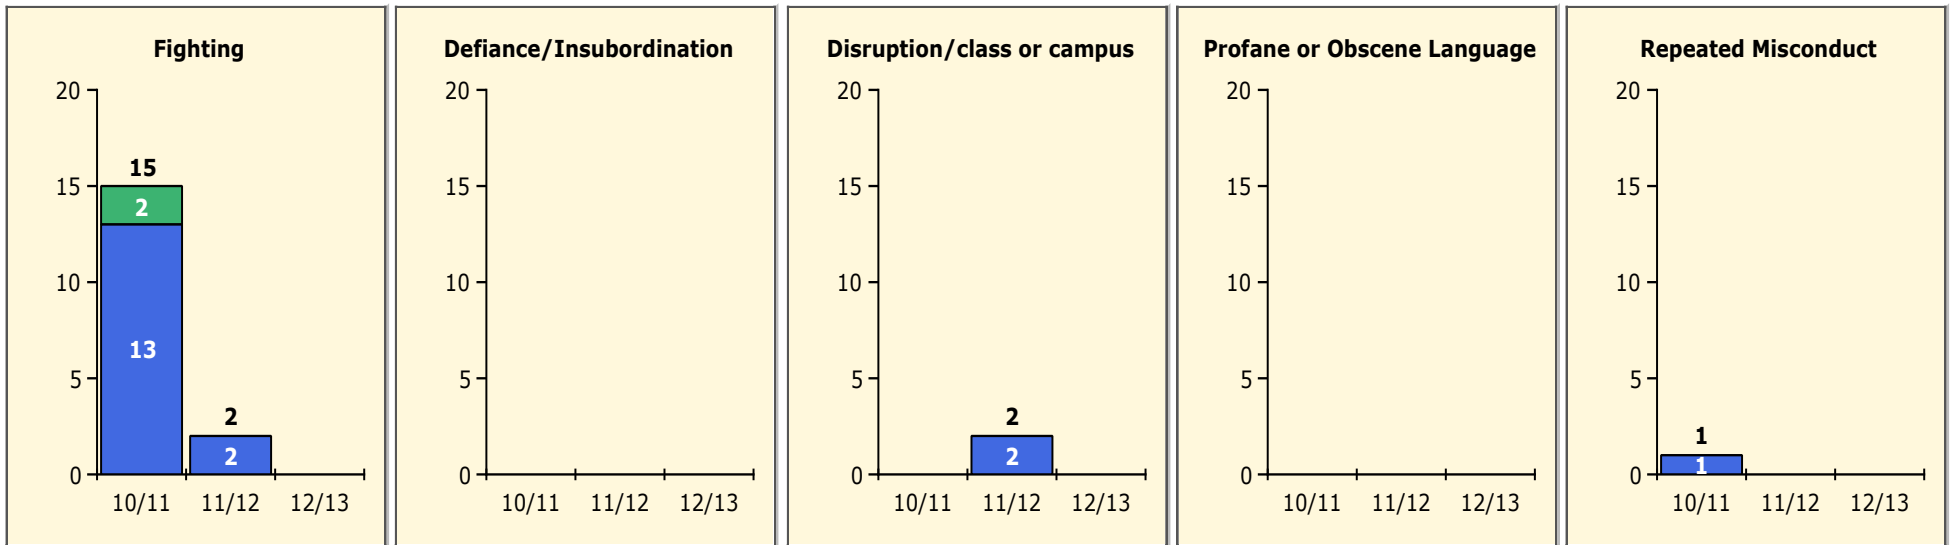

Incidents Total

Top 5 Out-of-School Suspensions

Black Non Black