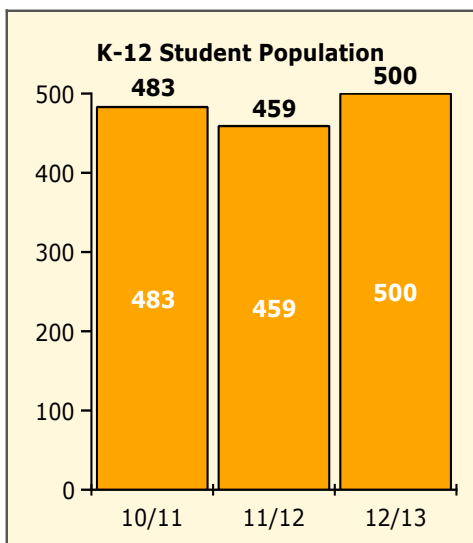

PINELLAS COUNTY SCHOOLS DISTRICT DISCIPLINE TRENDS

Incidents Total

Population and Discipline by:

Black Non Black

Population and Discipline by:

Elem Mid High Other