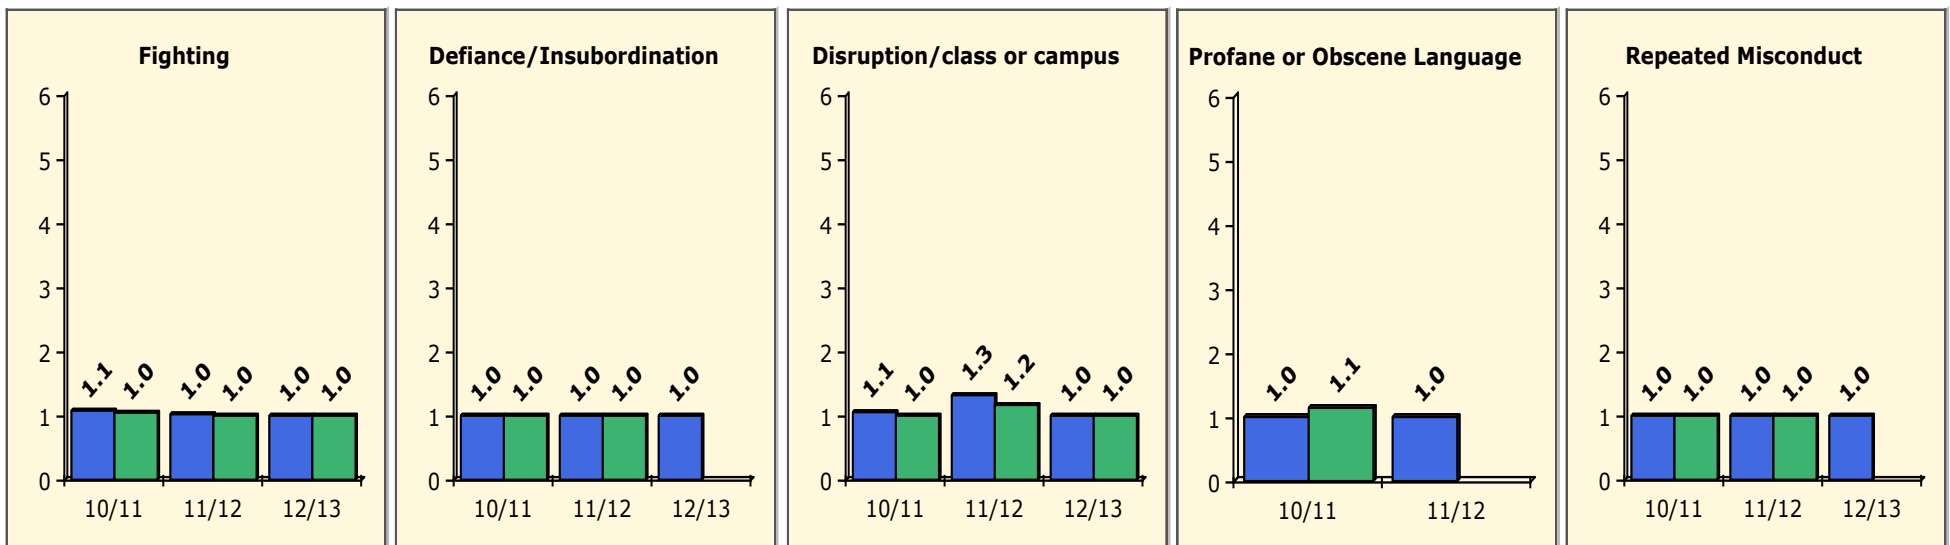

Top 5 Detail: Days Suspended

Black Non Black