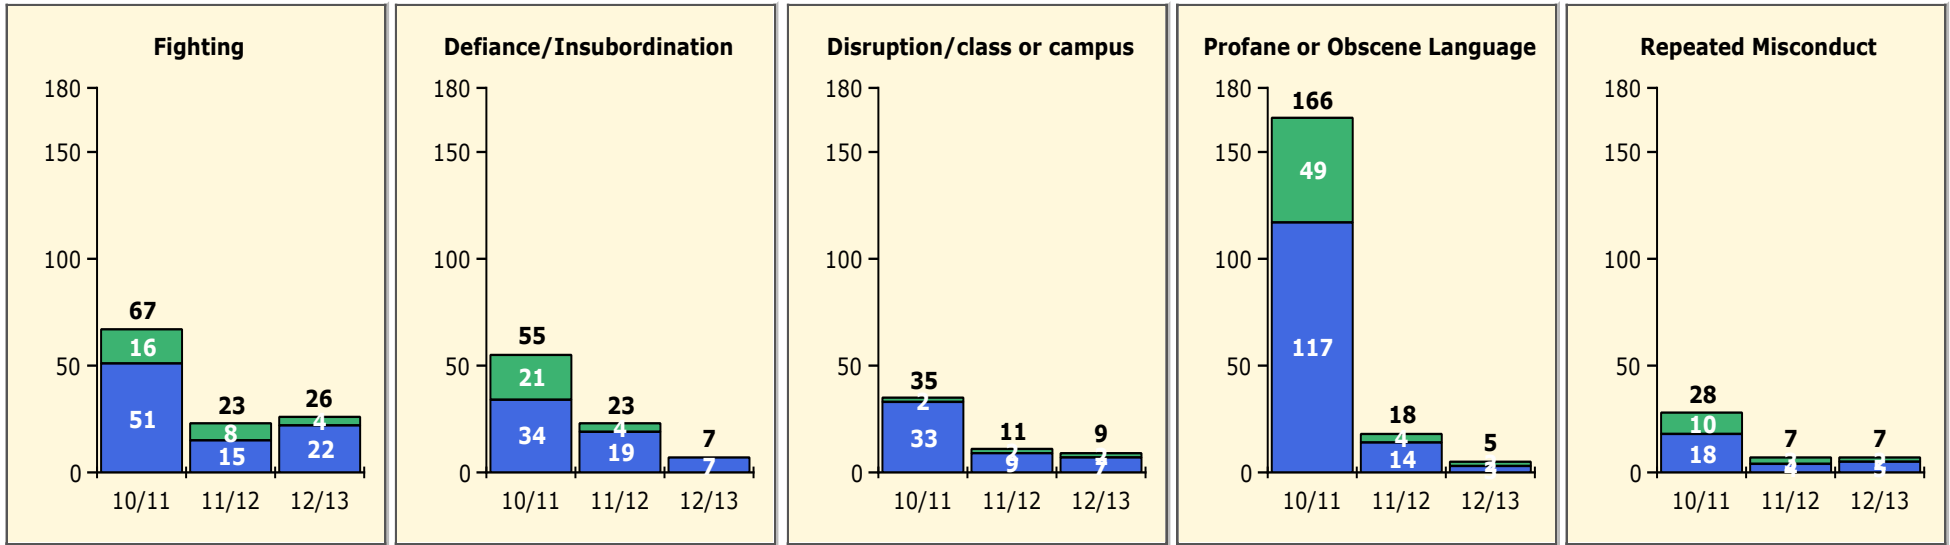

Population and Discipline by:

Black Non Black

Population and Discipline by:

Elem Mid High Other

PINELLAS COUNTY SCHOOLS DISTRICT DISCIPLINE TRENDS

Incidents Total

Top 5 Out-of-School Suspensions

Black Non Black