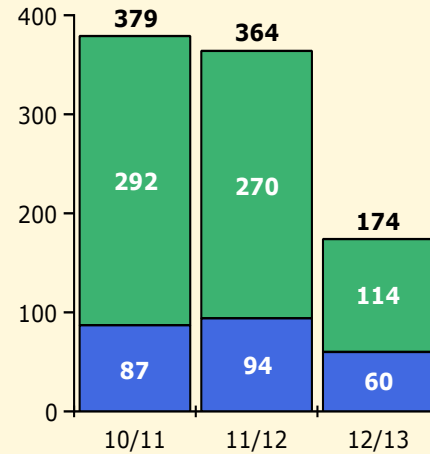

In-School Suspensions