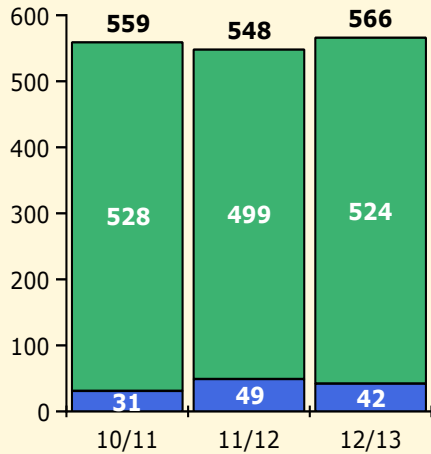

PINELLAS COUNTY SCHOOLS DISTRICT DISCIPLINE TRENDS

2/25/2013

Incidents Total

Population and Discipline by:

Black Non Black

K-12 Student Population