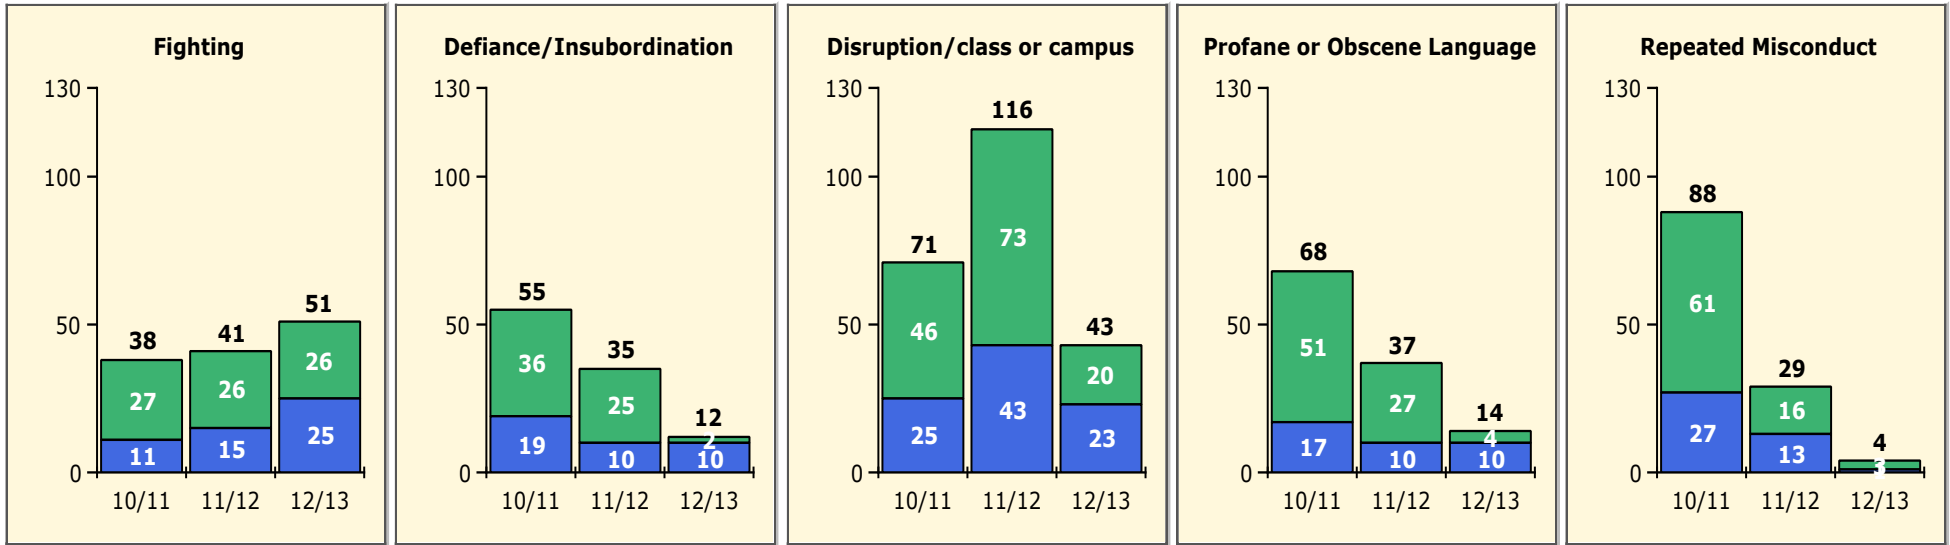

PINELLAS COUNTY SCHOOLS DISTRICT DISCIPLINE TRENDS

Incidents Total

Top 5 Out-of-School Suspensions

Black Non Black