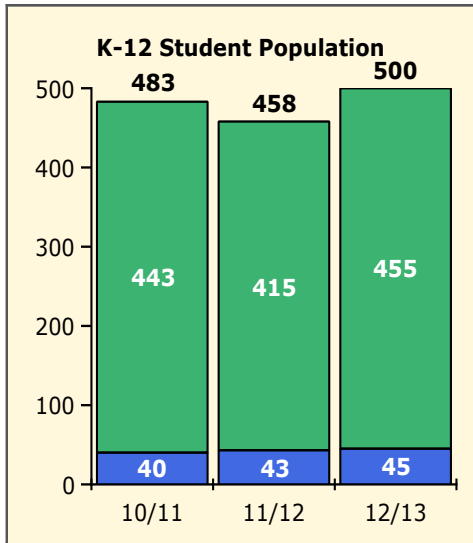

PINELLAS COUNTY SCHOOLS DISTRICT DISCIPLINE TRENDS

Incidents Total

Population and Discipline by:

Black Non Black

Population and Discipline by:

Elem Mid High Other