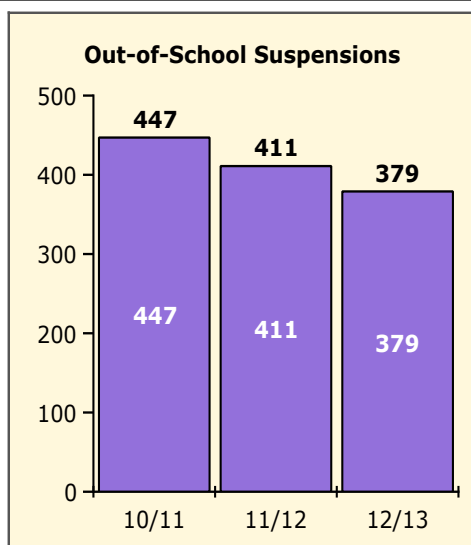

Black Non Black

PINELLAS COUNTY SCHOOLS DISTRICT DISCIPLINE TRENDS

Incidents Total

Population and Discipline by:

Black Non Black

Population and Discipline by:

Elem Mid High Other

PINELLAS COUNTY SCHOOLS DISTRICT DISCIPLINE TRENDS