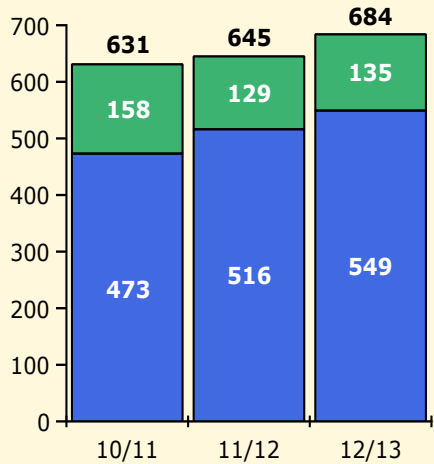

Top 5 Detail: Days Suspended

Black Non Black

PINELLAS COUNTY SCHOOLS DISTRICT DISCIPLINE TRENDS

Incidents Total

Population and Discipline by:

Black Non Black

K-12 Student Population

Out-of-School Suspensions