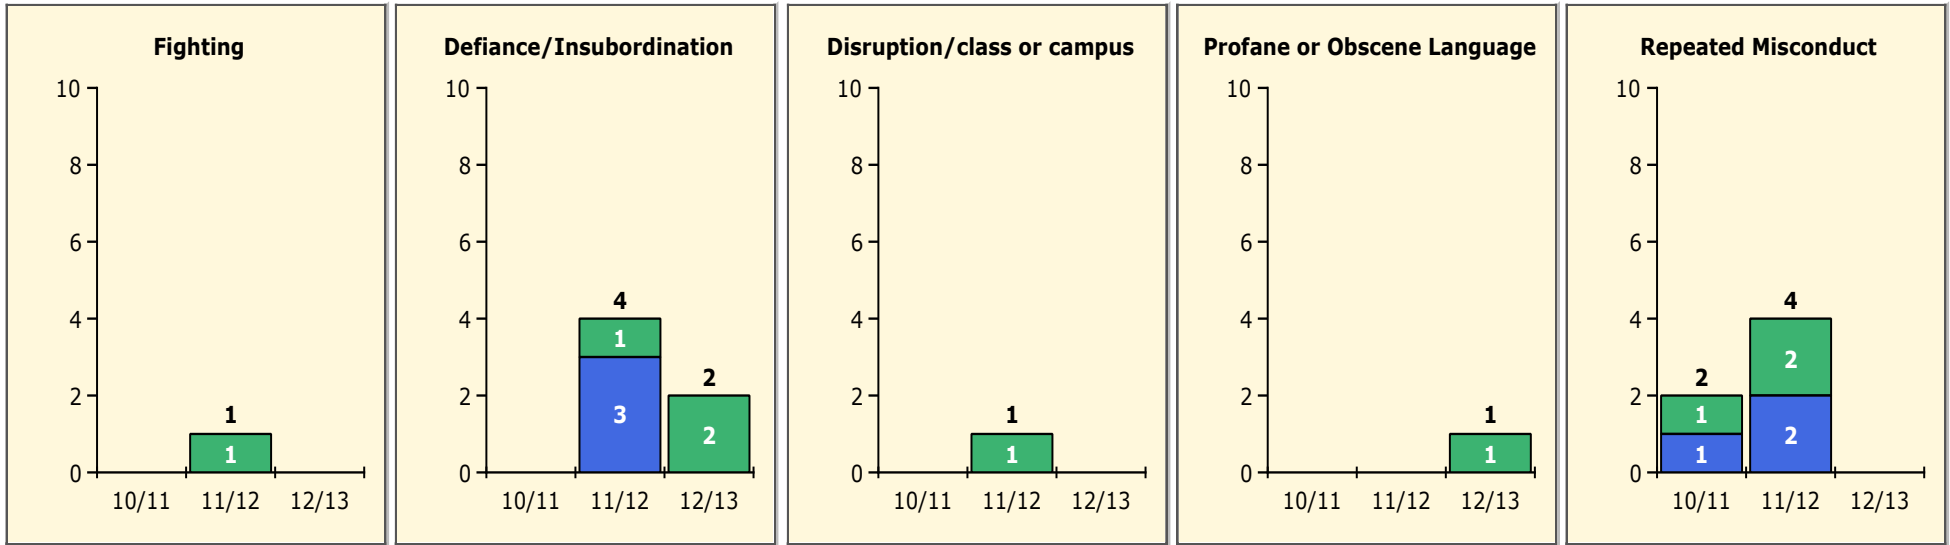

Population and Discipline by:

Elem Mid High Other

Incidents Total

Top 5 Out-of-School Suspensions

Black Non Black

Top 5 Detail: Days Suspended

Black Non Black

PINELLAS COUNTY SCHOOLS DISTRICT DISCIPLINE TRENDS