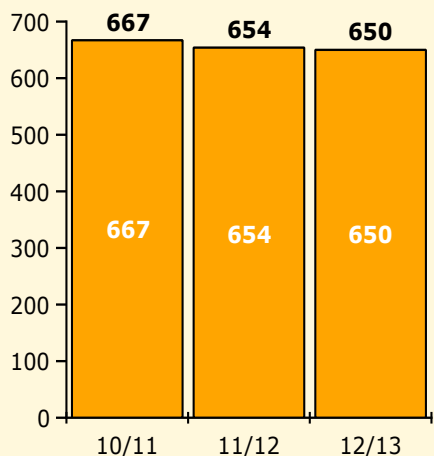

K-12 Student Population