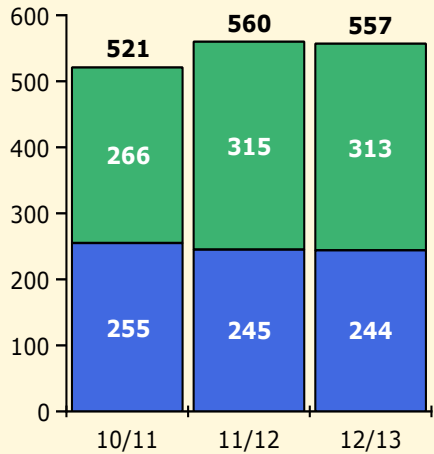

Top 5 Detail: Days Suspended

Black Non Black

PINELLAS COUNTY SCHOOLS DISTRICT DISCIPLINE TRENDS

Incidents Total

Population and Discipline by:

Black Non Black

K-12 Student Population

Out-of-School Suspensions