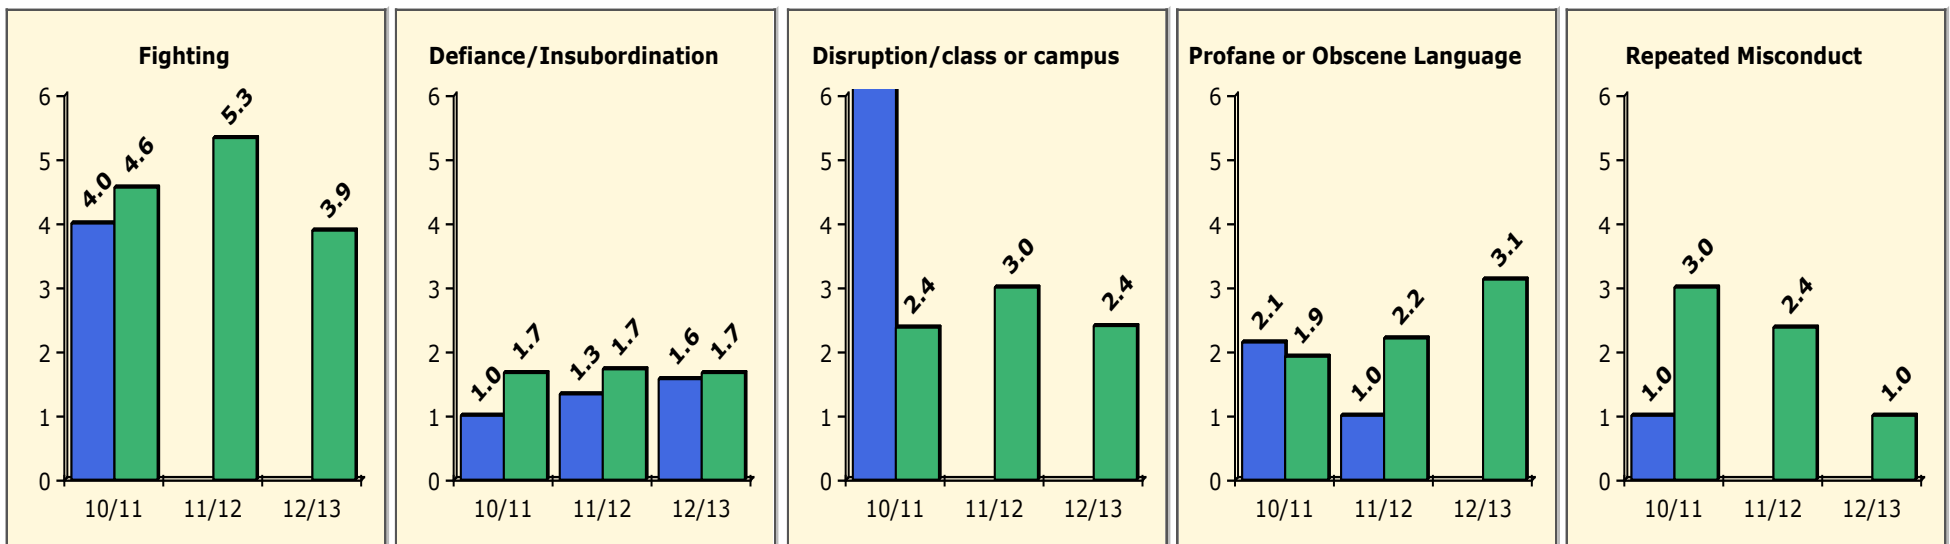

Population and Discipline by:

Elem Mid High Other

PINELLAS COUNTY SCHOOLS DISTRICT DISCIPLINE TRENDS

Incidents Total

Top 5 Out-of-School Suspensions

Black Non Black

Top 5 Detail: Days Suspended

Black Non Black