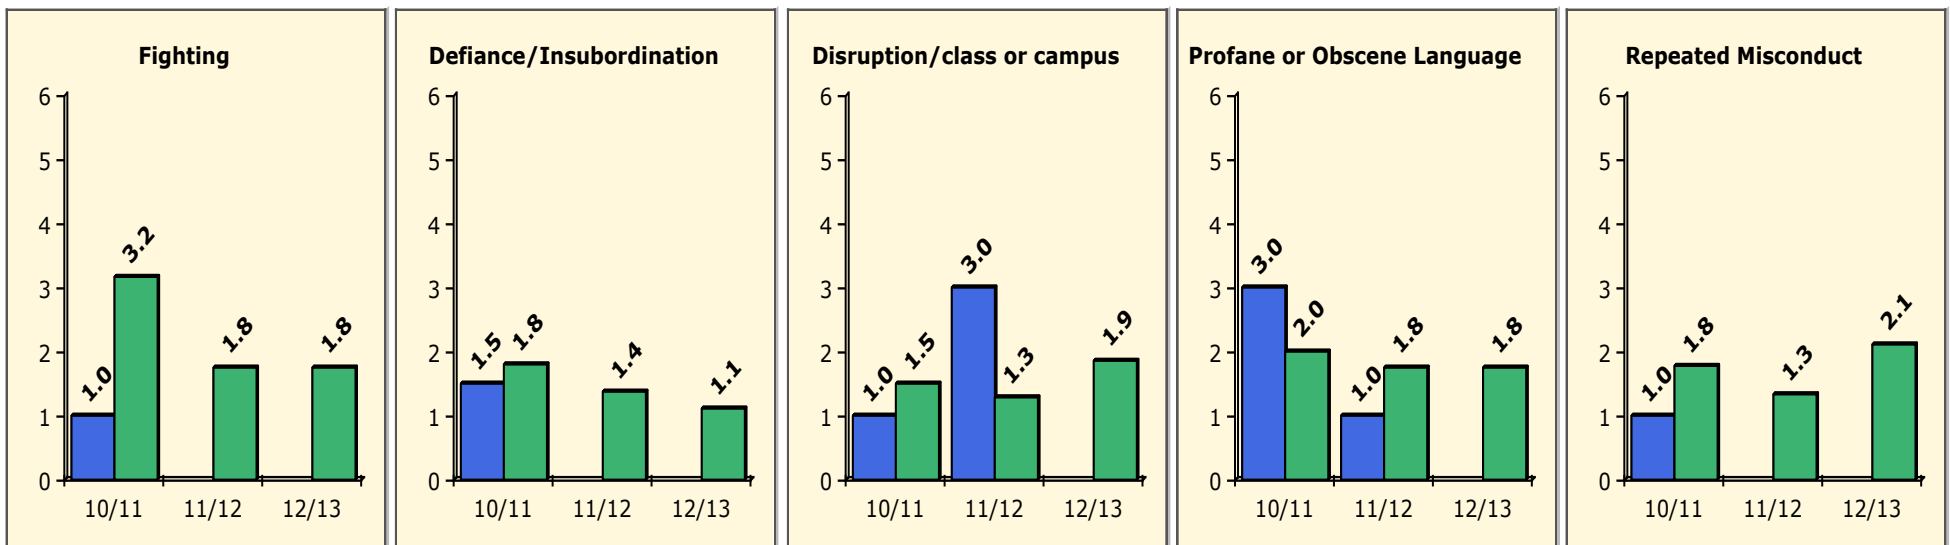

Top 5 Detail: Days Suspended

Black Non Black