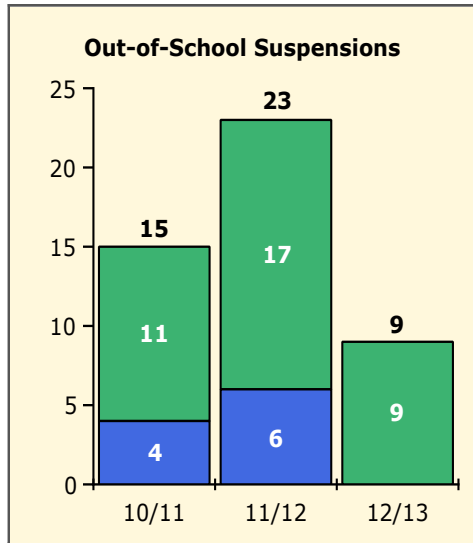

Population and Discipline by:

Black Non Black

Population and Discipline by:

Elem Mid High Other

Incidents Total

Top 5 Out-of-School Suspensions

Black Non Black

Top 5 Detail: Days Suspended