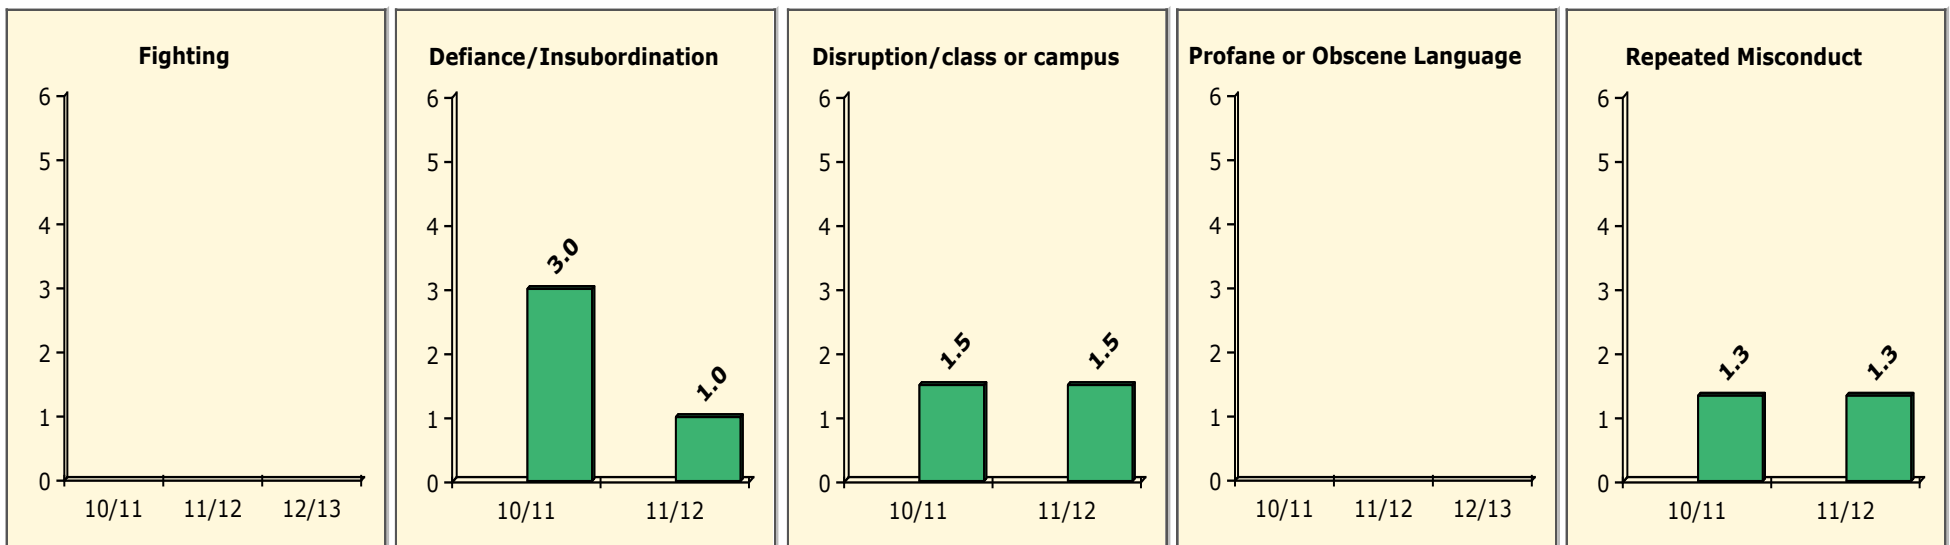

Top 5 Detail: Days Suspended

Black Non Black