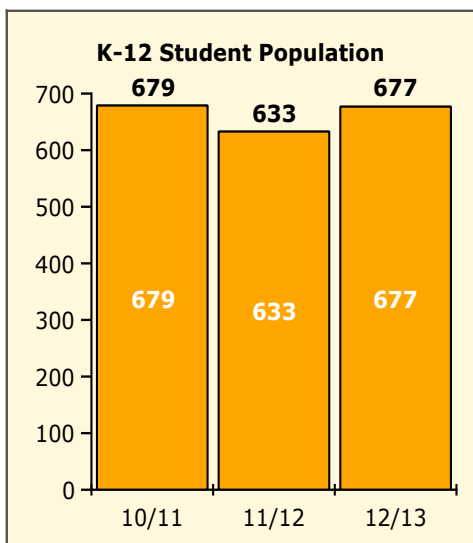

2/25/2013

Incidents Total

Population and Discipline by:

Black Non Black

Population and Discipline by:

Elem Mid High Other

Incidents Total

Top 5 Out-of-School Suspensions