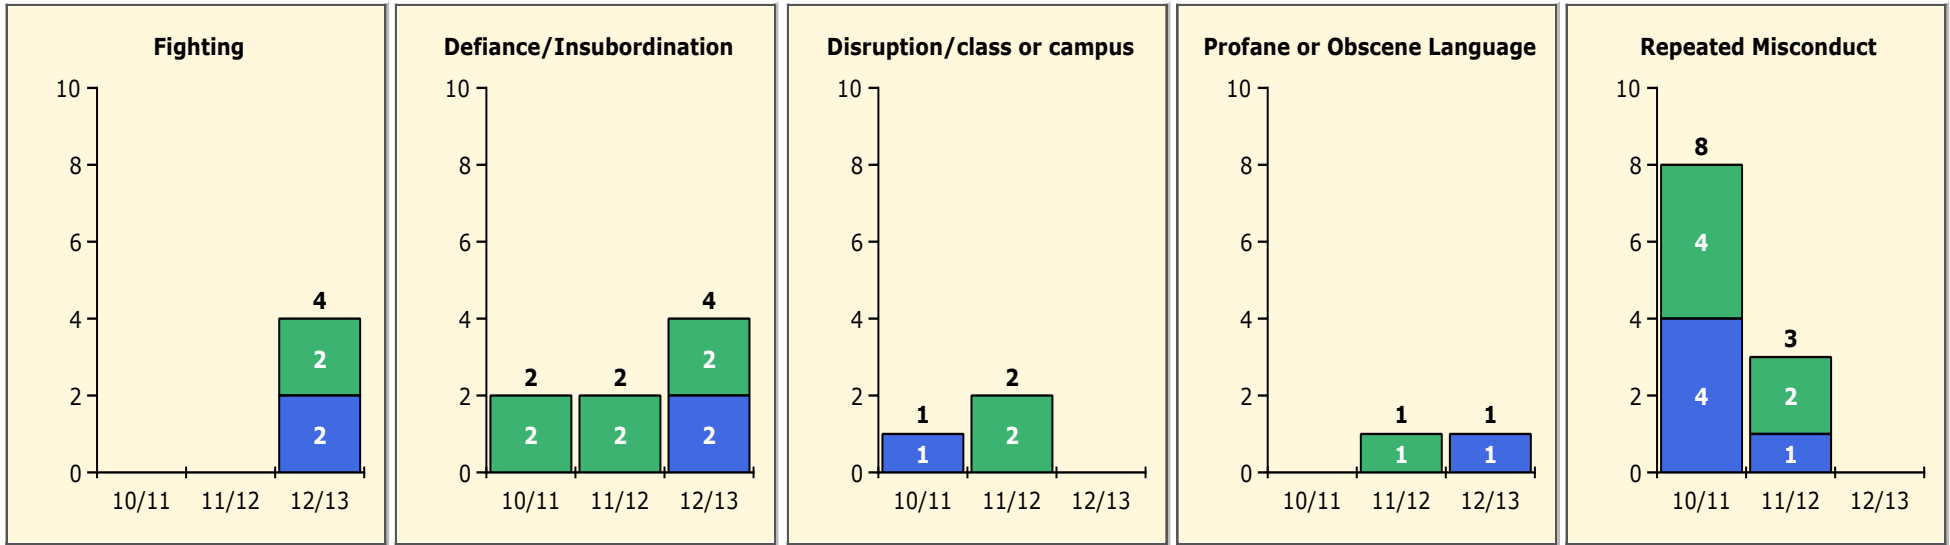

Incidents Total

Top 5 Out-of-School Suspensions

Black Non Black