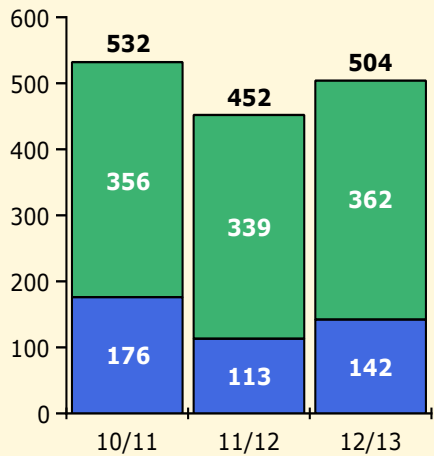

PINELLAS COUNTY SCHOOLS DISTRICT DISCIPLINE TRENDS

Incidents Total

Population and Discipline by:

Black Non Black

K-12 Student Population