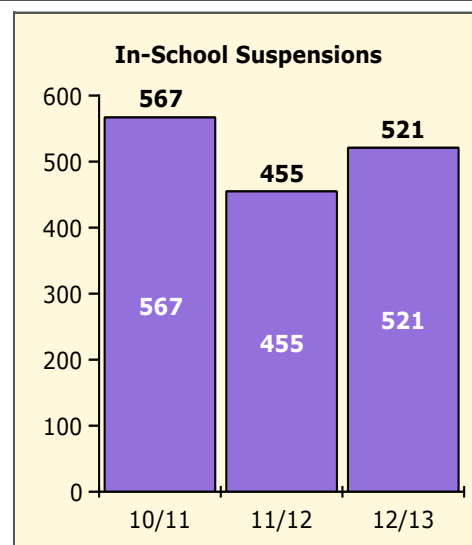

Black Non Black

PINELLAS COUNTY SCHOOLS DISTRICT DISCIPLINE TRENDS

Incidents Total

Population and Discipline by:

Black Non Black

Population and Discipline by:

Elem Mid High Other

PINELLAS COUNTY SCHOOLS DISTRICT DISCIPLINE TRENDS