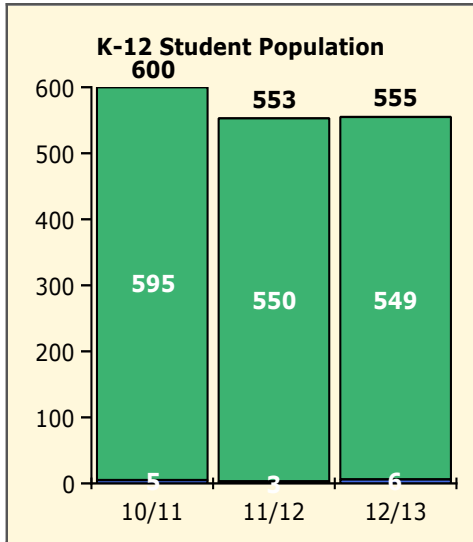

Top 5 Detail: Days Suspended

Black Non Black

PINELLAS COUNTY SCHOOLS DISTRICT DISCIPLINE TRENDS

2/25/2013

Incidents Total

Population and Discipline by:

Black Non Black

Population and Discipline by: