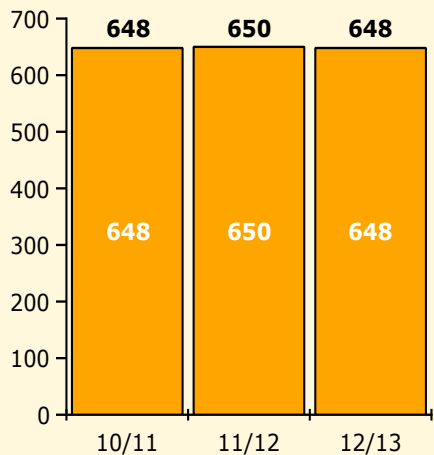

K-12 Student Population