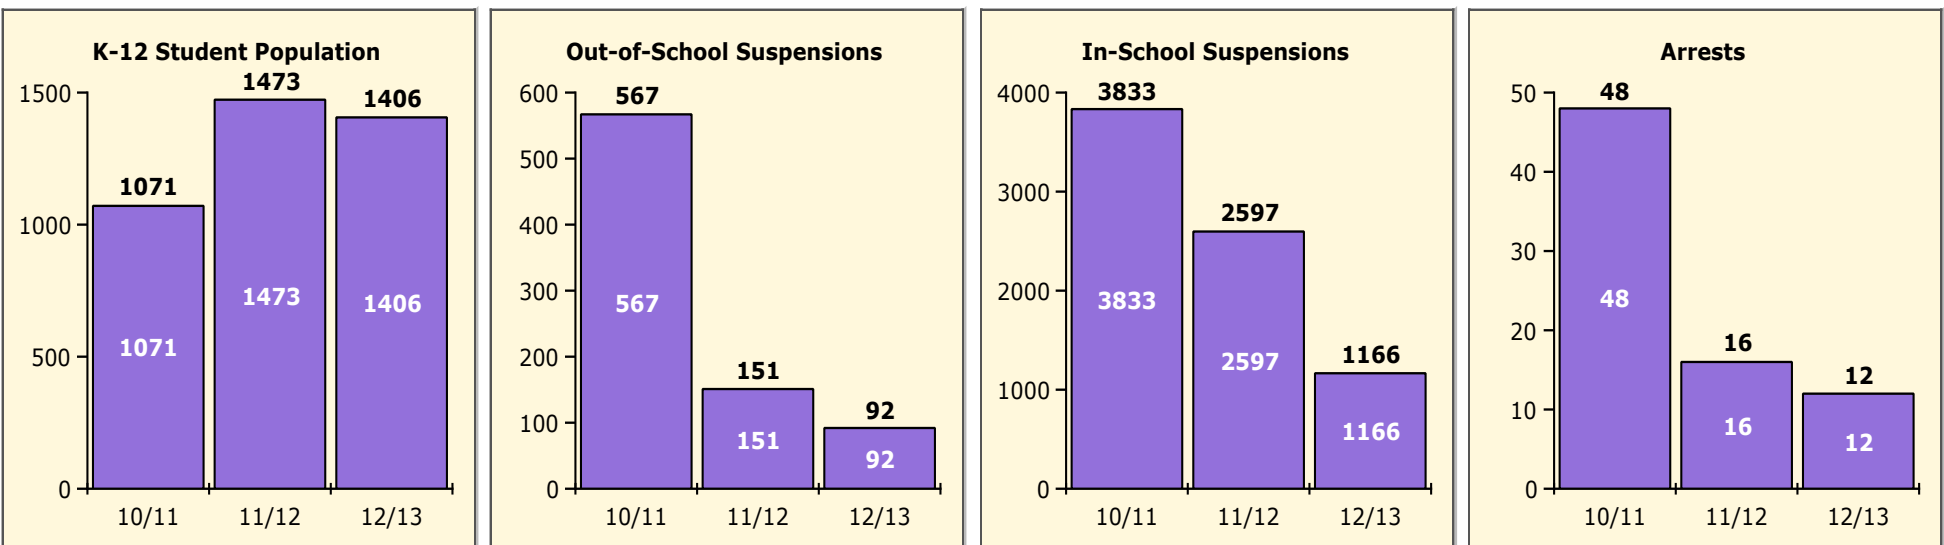

Population and Discipline by:

Elem Mid High Other