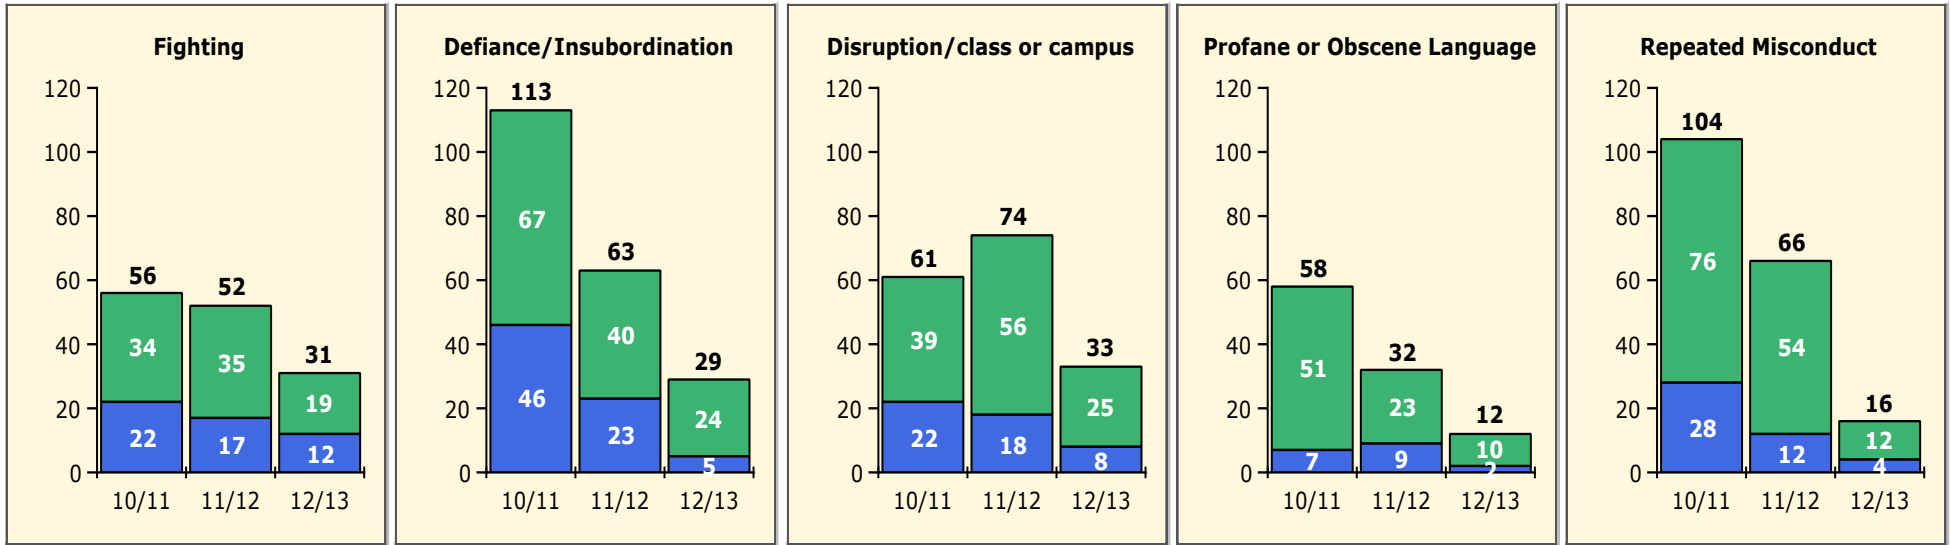

Black Non Black

Population and Discipline by:

Elem Mid High Other

PINELLAS COUNTY SCHOOLS DISTRICT DISCIPLINE TRENDS

Incidents Total

Top 5 Out-of-School Suspensions

Black Non Black

Top 5 Detail: Days Suspended