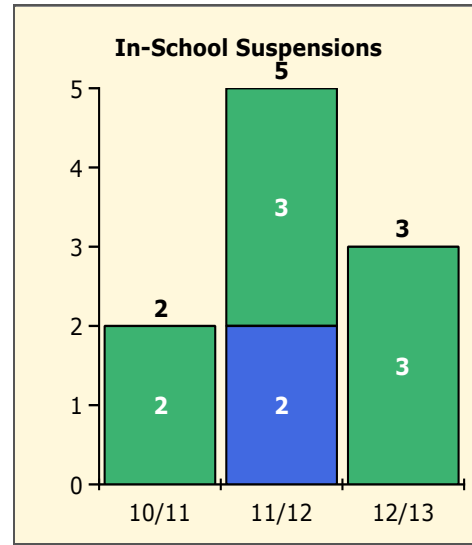

Top 5 Detail: Days Suspended

Black Non Black

PINELLAS COUNTY SCHOOLS DISTRICT DISCIPLINE TRENDS

2/25/2013

Incidents Total

Population and Discipline by:

Black Non Black

Population and Discipline by: