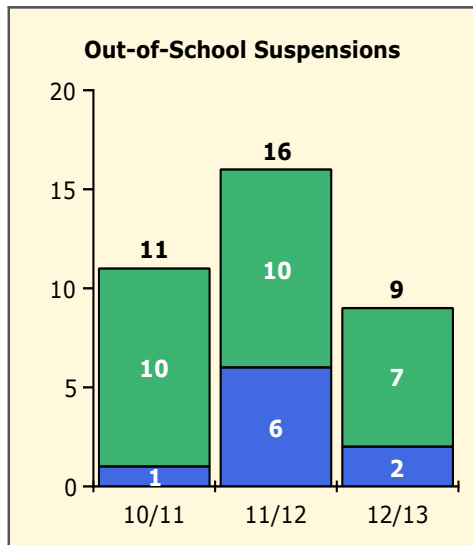

Black Non Black

Top 5 Detail: Days Suspended

Black Non Black

PINELLAS COUNTY SCHOOLS DISTRICT DISCIPLINE TRENDS

2/25/2013

Incidents Total

Population and Discipline by:

Black Non Black