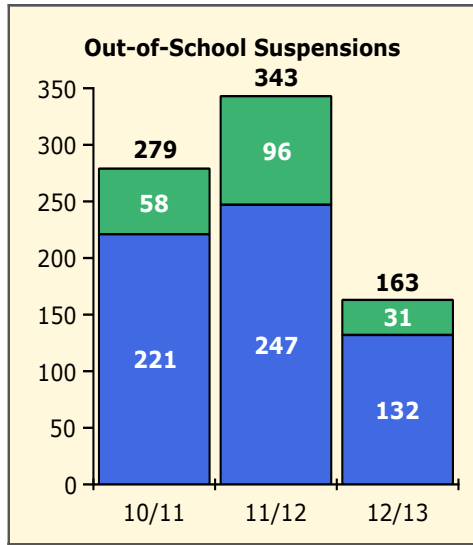

PINELLAS COUNTY SCHOOLS DISTRICT DISCIPLINE TRENDS

2/25/2013

Incidents Total

Population and Discipline by:

Black Non Black

Population and Discipline by:

Elem Mid High Other