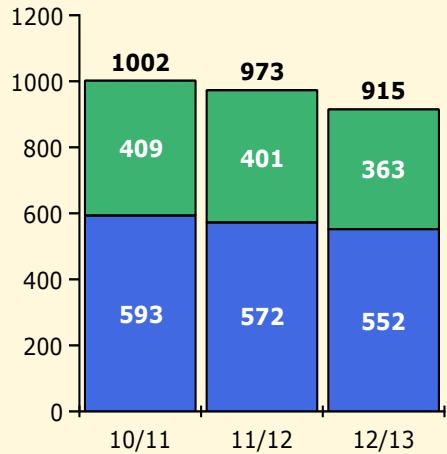

PINELLAS COUNTY SCHOOLS DISTRICT DISCIPLINE TRENDS

Incidents Total

Population and Discipline by:

Black Non Black

K-12 Student Population