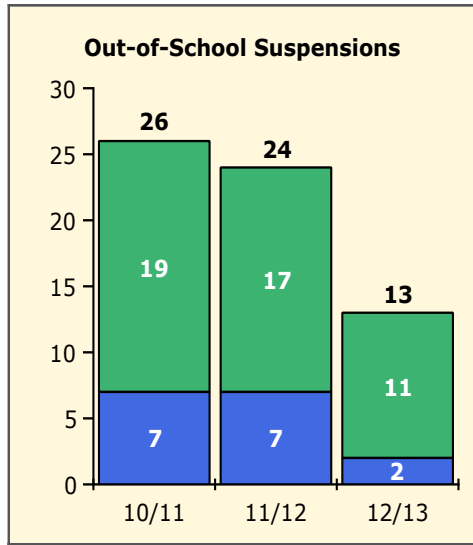

Top 5 Detail: Days Suspended

Black Non Black

PINELLAS COUNTY SCHOOLS DISTRICT DISCIPLINE TRENDS

2/25/2013

Incidents Total

Population and Discipline by:

Black Non Black

Population and Discipline by: