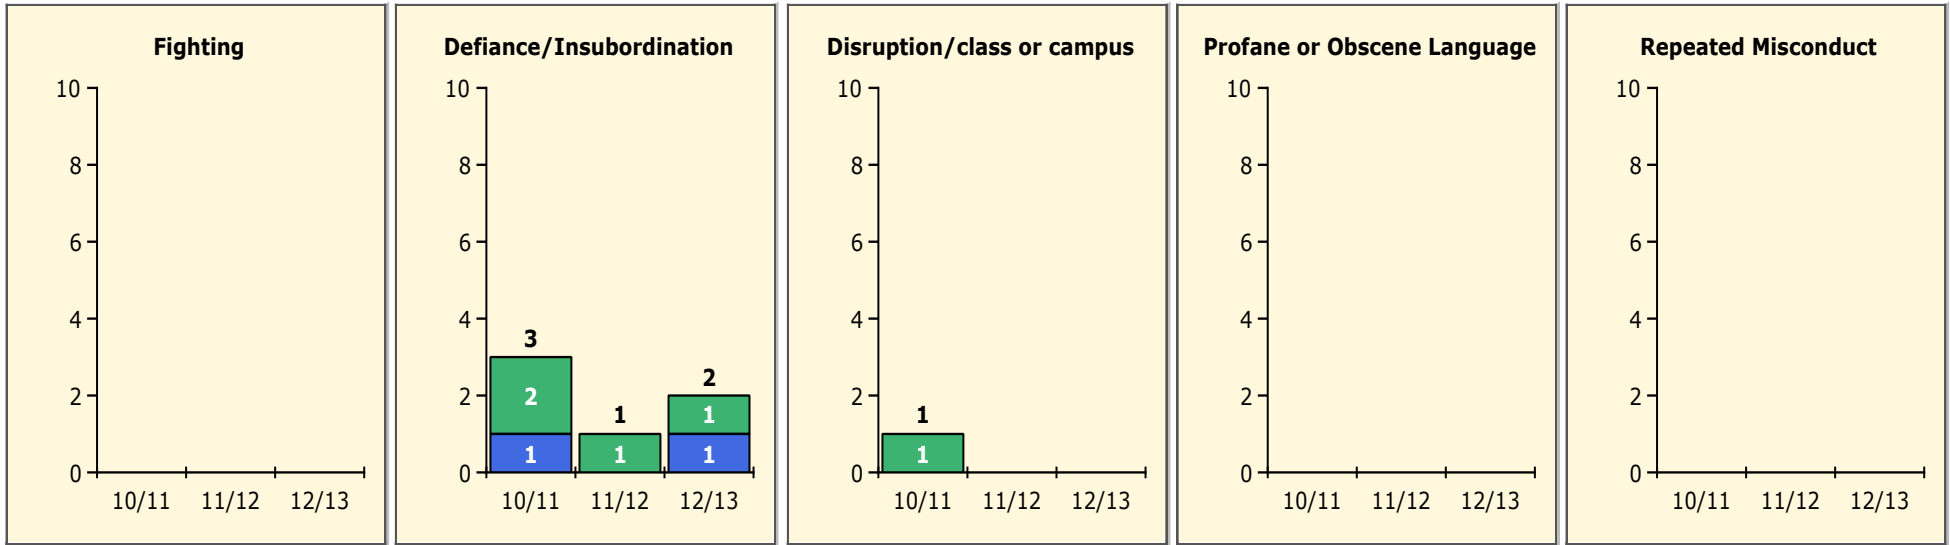

Incidents Total

Population and Discipline by:

Black Non Black

Population and Discipline by:

Elem Mid High Other

Incidents Total

Top 5 Out-of-School Suspensions

Black Non Black