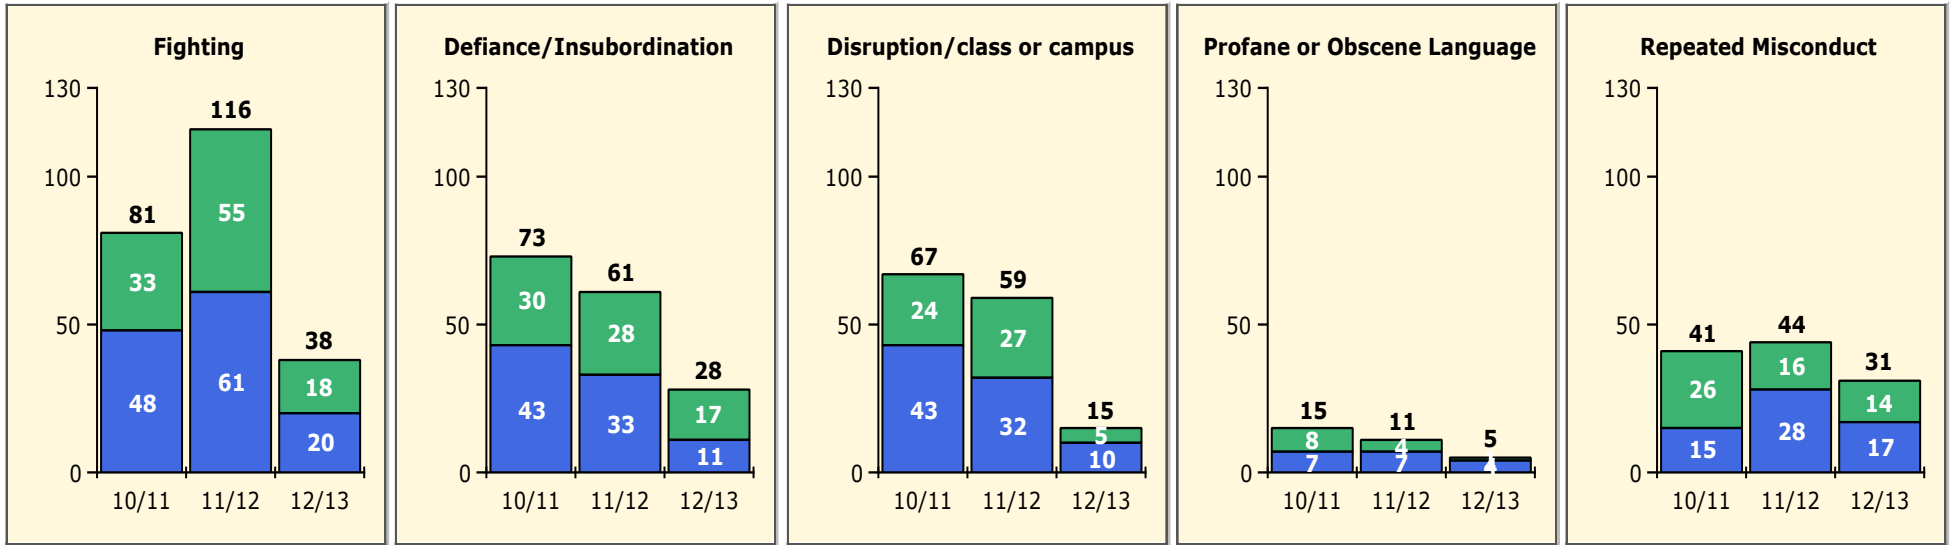

Incidents Total

Top 5 Out-of-School Suspensions

Black Non Black