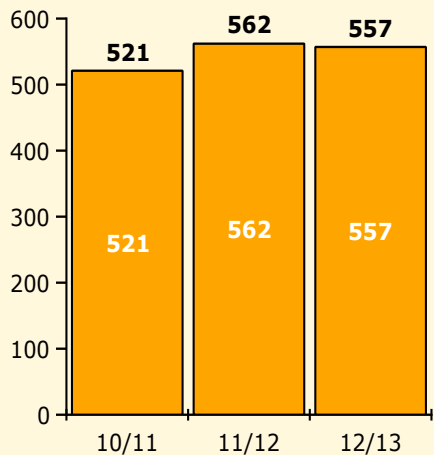

K-12 Student Population