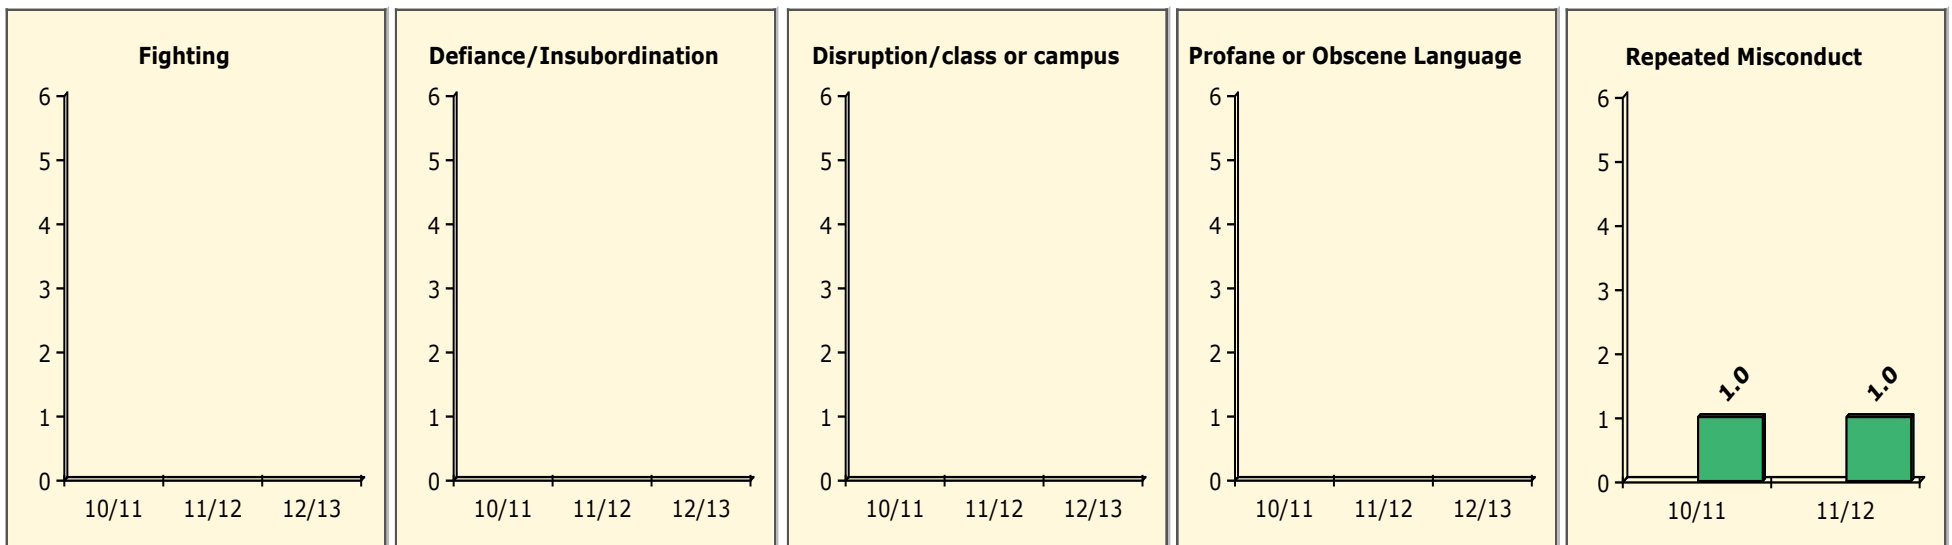

Elem Mid High Other

Incidents Total

Top 5 Out-of-School Suspensions

Black Non Black

Top 5 Detail: Days Suspended

Black Non Black

PINELLAS COUNTY SCHOOLS DISTRICT DISCIPLINE TRENDS

Incidents Total