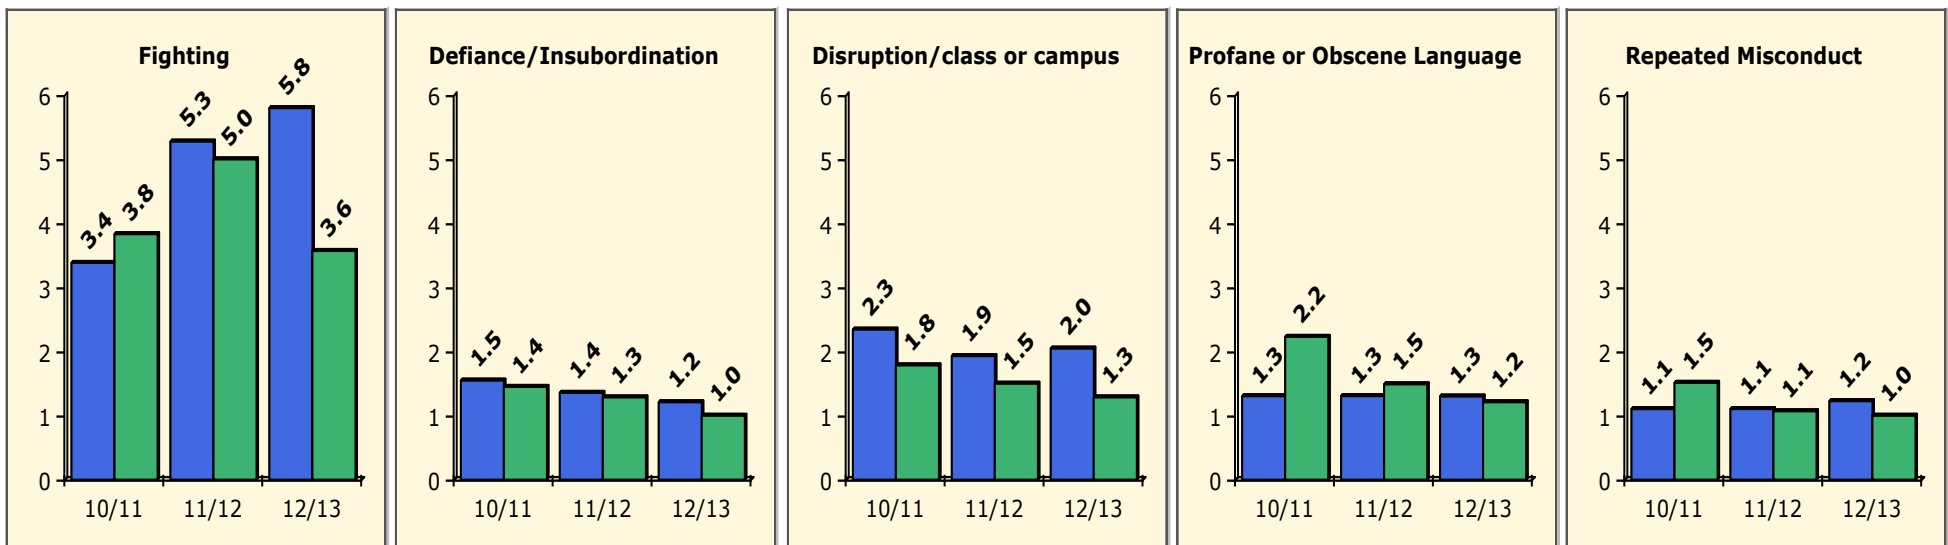

Arrests

Incidents Total

Top 5 Out-of-School Suspensions

Black Non Black

Top 5 Detail: Days Suspended

Black Non Black

PINELLAS COUNTY SCHOOLS DISTRICT DISCIPLINE TRENDS

Incidents Total