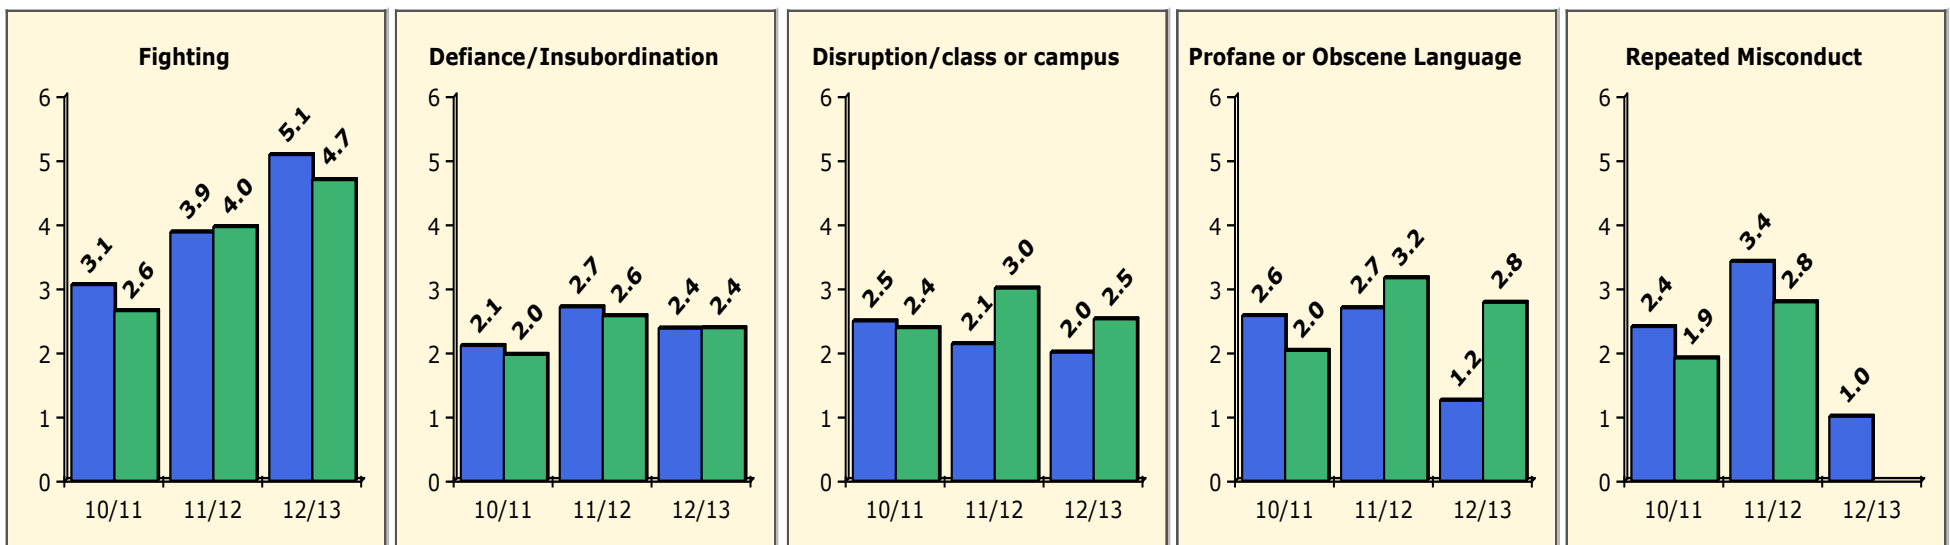

Elem Mid High Other

PINELLAS COUNTY SCHOOLS DISTRICT DISCIPLINE TRENDS

Incidents Total

Top 5 Out-of-School Suspensions

Black Non Black

Top 5 Detail: Days Suspended

Black Non Black

PINELLAS COUNTY SCHOOLS DISTRICT DISCIPLINE TRENDS