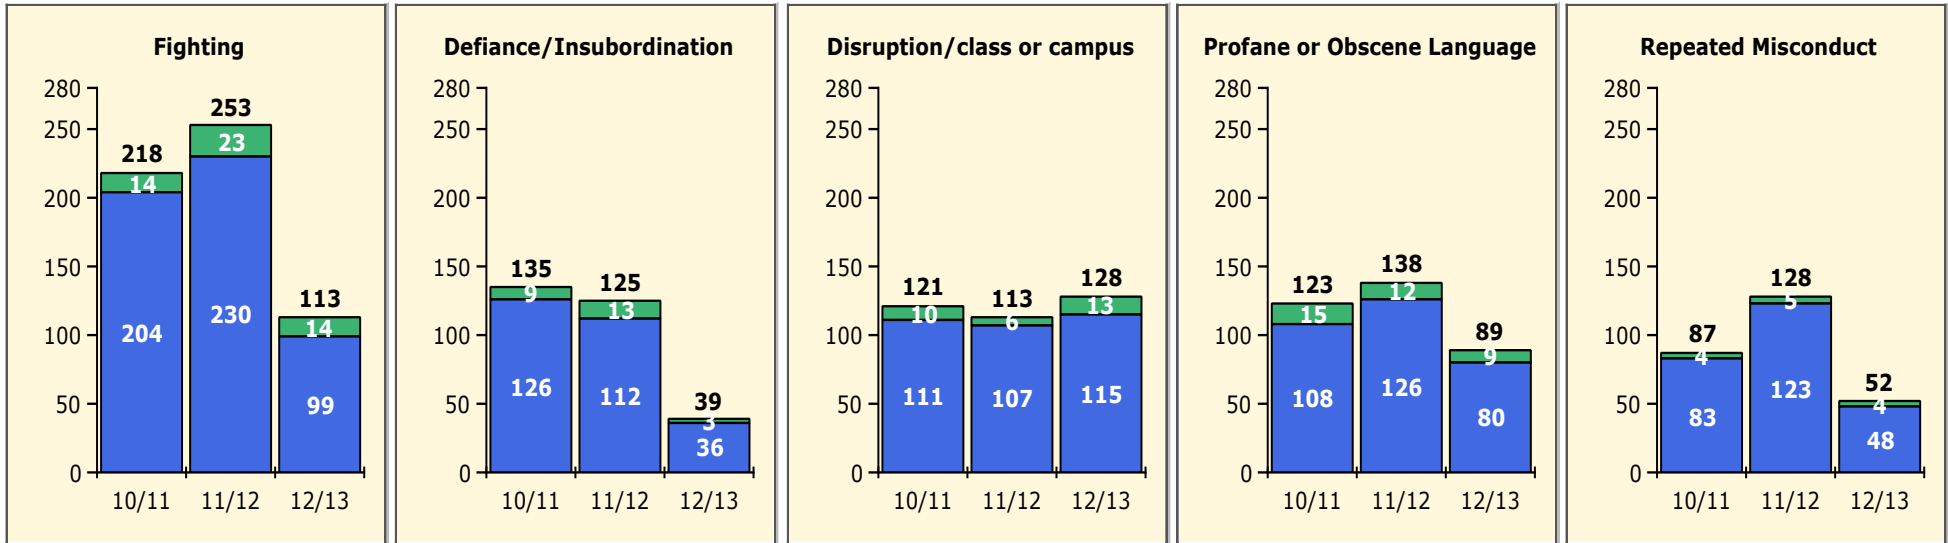

Population and Discipline by:

Elem Mid High Other

PINELLAS COUNTY SCHOOLS DISTRICT DISCIPLINE TRENDS

Incidents Total

Top 5 Out-of-School Suspensions

Black Non Black

Top 5 Detail: Days Suspended

Black Non Black