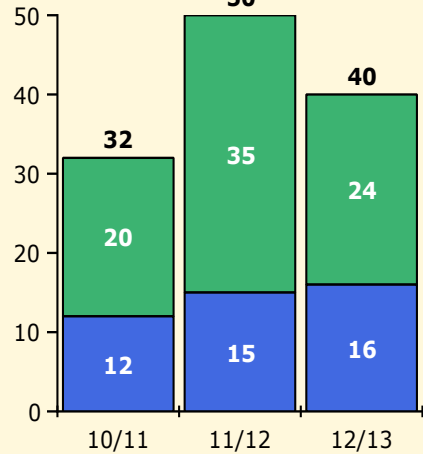

Black Non Black

PINELLAS COUNTY SCHOOLS DISTRICT DISCIPLINE TRENDS

2/25/2013

Incidents Total

Population and Discipline by:

Black Non Black

K-12 Student Population

Out-of-School Suspensions