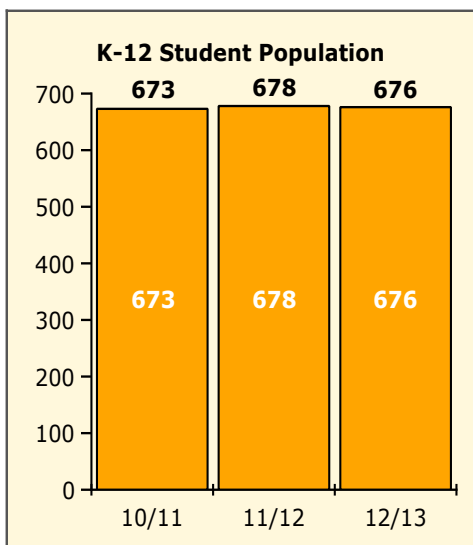

PINELLAS COUNTY SCHOOLS DISTRICT DISCIPLINE TRENDS

Incidents Total

Population and Discipline by:

Black Non Black

Population and Discipline by:

Elem Mid High Other