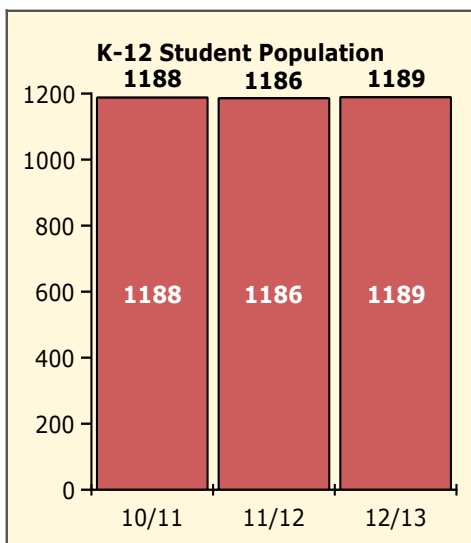

PINELLAS COUNTY SCHOOLS DISTRICT DISCIPLINE TRENDS

2/25/2013

Incidents Total

Population and Discipline by:

Black Non Black

Population and Discipline by:

Elem Mid High Other