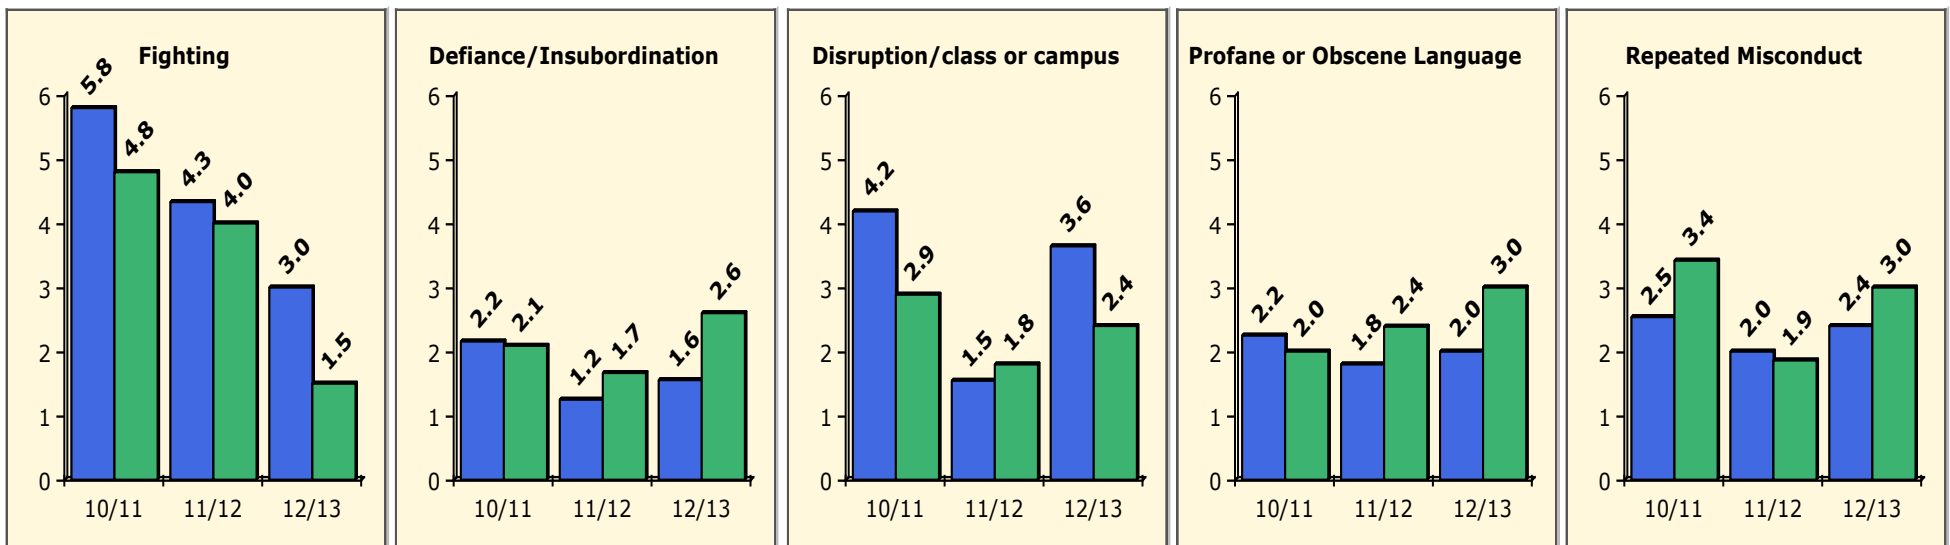

Population and Discipline by:

Elem Mid High Other

PINELLAS COUNTY SCHOOLS DISTRICT DISCIPLINE TRENDS

Incidents Total

Top 5 Out-of-School Suspensions

Black Non Black

Top 5 Detail: Days Suspended

Black Non Black