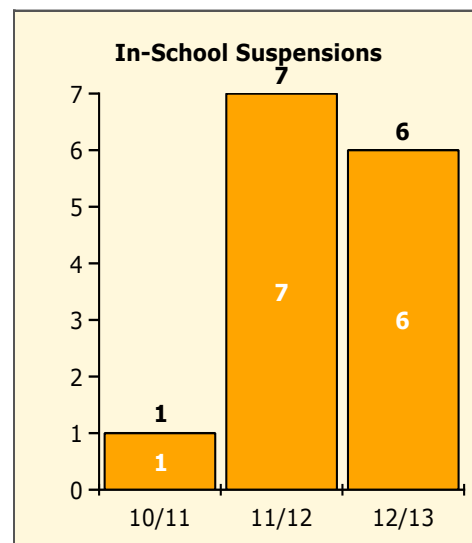

2/25/2013

Incidents Total

Population and Discipline by:

Black Non Black

Population and Discipline by:

Elem Mid High Other

Incidents Total

Top 5 Out-of-School Suspensions