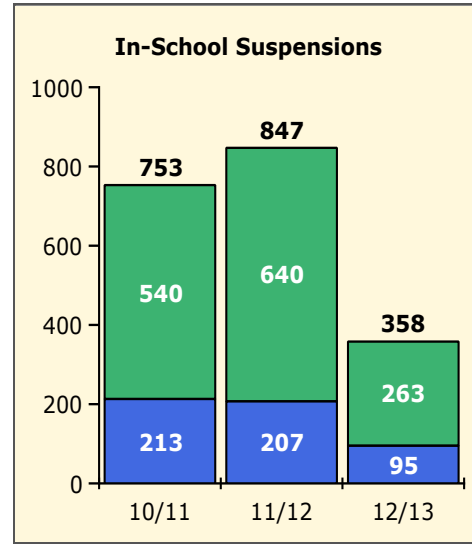

Top 5 Detail: Days Suspended

Black Non Black

PINELLAS COUNTY SCHOOLS DISTRICT DISCIPLINE TRENDS

2/25/2013

Incidents Total

Population and Discipline by:

Black Non Black

Population and Discipline by: