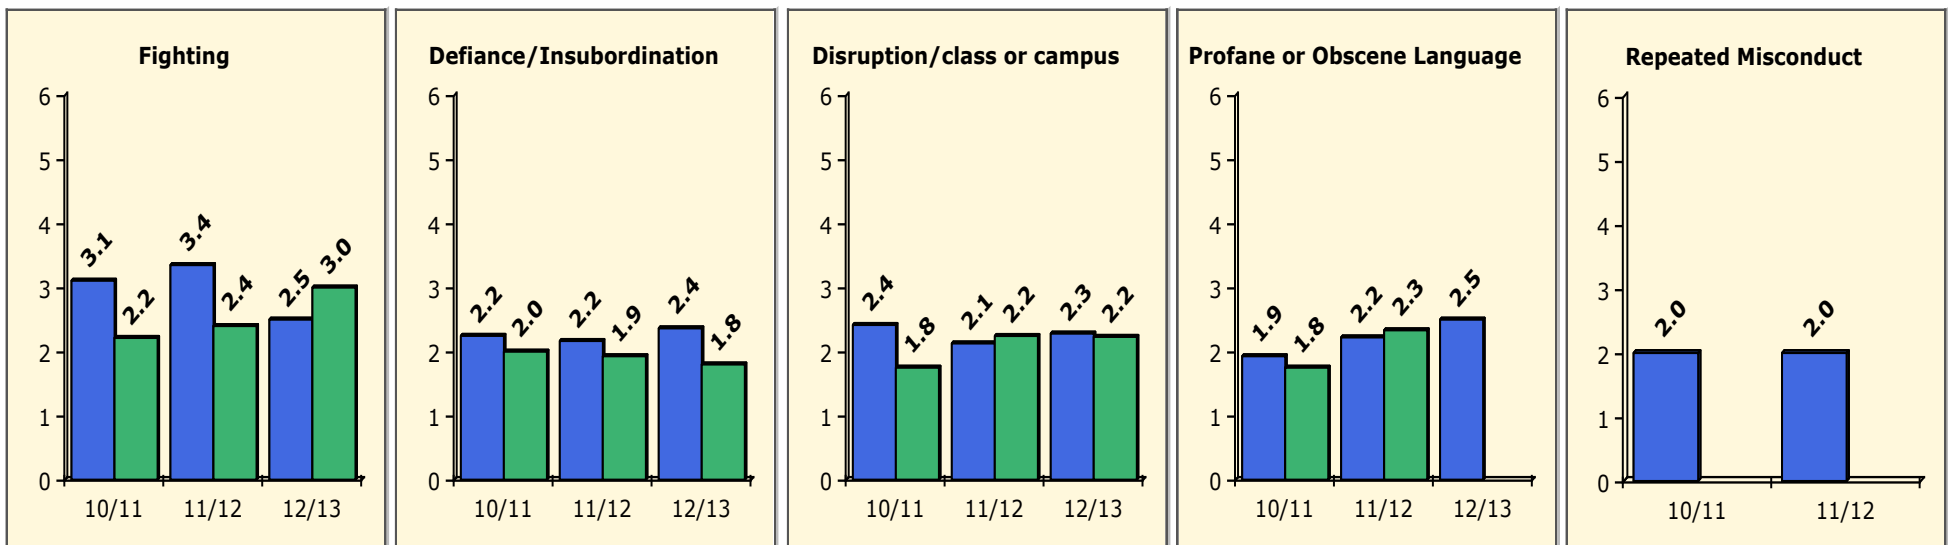

Population and Discipline by:

Elem Mid High Other

PINELLAS COUNTY SCHOOLS DISTRICT DISCIPLINE TRENDS

Incidents Total

Top 5 Out-of-School Suspensions

Black Non Black

Top 5 Detail: Days Suspended

Black Non Black