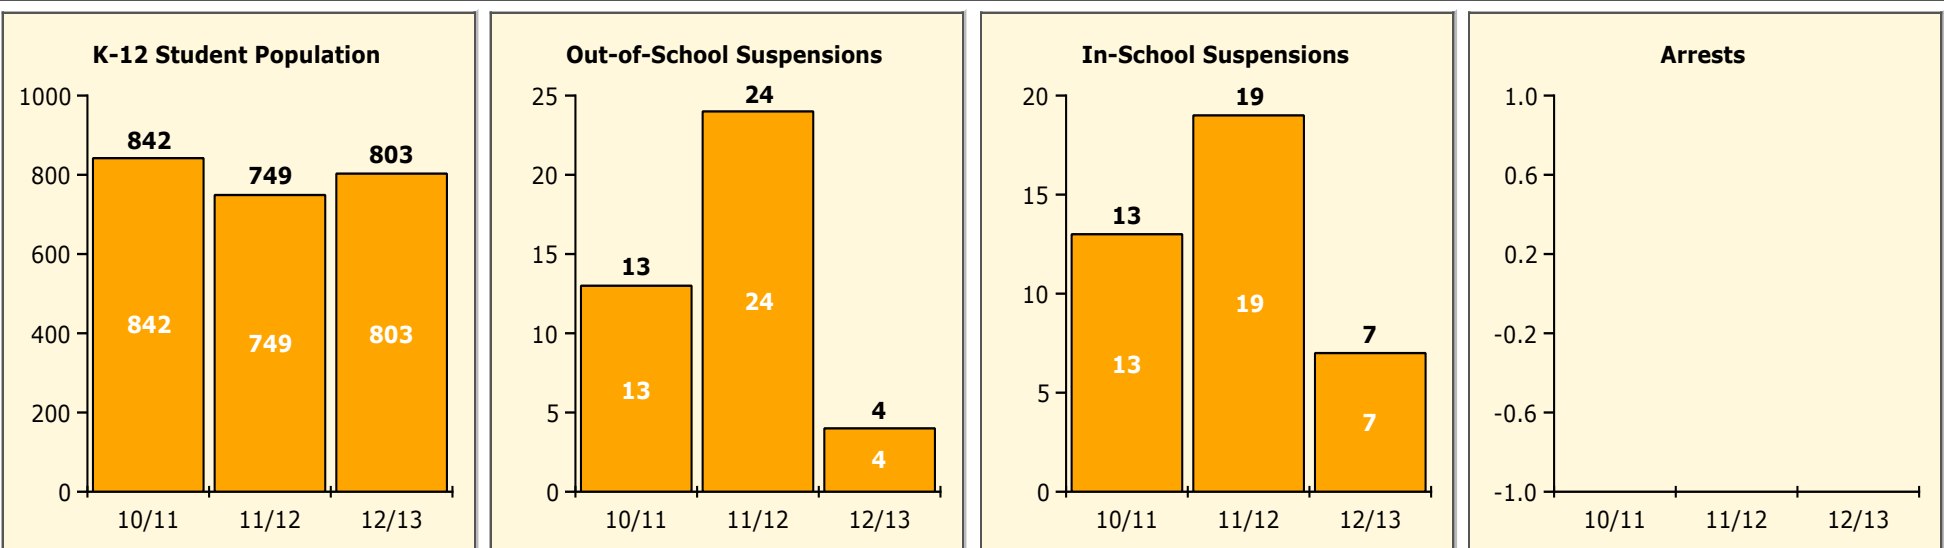

Population and Discipline by:

Elem Mid High Other