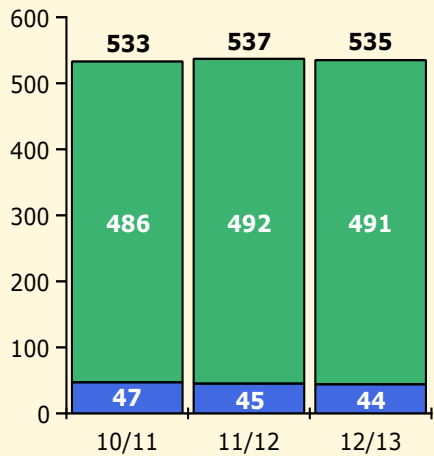

Black Non Black

Top 5 Detail: Days Suspended

Black Non Black

PINELLAS COUNTY SCHOOLS DISTRICT DISCIPLINE TRENDS

Incidents Total

Population and Discipline by:

Black Non Black

K-12 Student Population