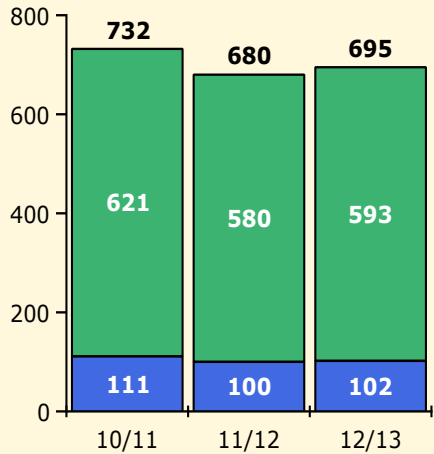

PINELLAS COUNTY SCHOOLS DISTRICT DISCIPLINE TRENDS

Incidents Total

Population and Discipline by:

Black Non Black