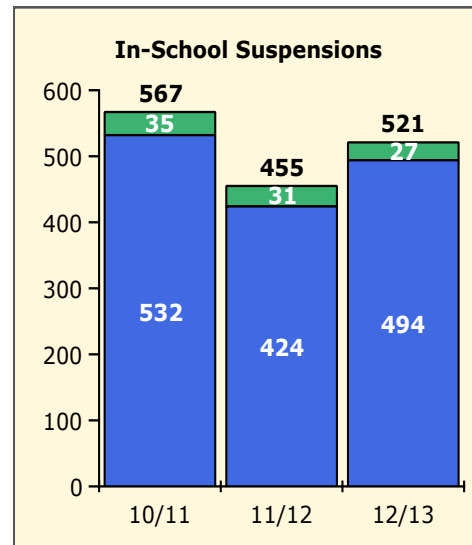

Black Non Black

PINELLAS COUNTY SCHOOLS DISTRICT DISCIPLINE TRENDS

Incidents Total

Population and Discipline by:

Black Non Black

Population and Discipline by:

Elem Mid High Other

PINELLAS COUNTY SCHOOLS DISTRICT DISCIPLINE TRENDS