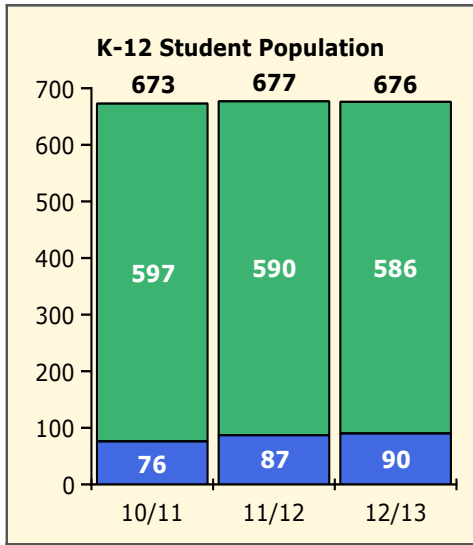

PINELLAS COUNTY SCHOOLS DISTRICT DISCIPLINE TRENDS

Incidents Total

Population and Discipline by:

Black Non Black

Population and Discipline by:

Elem Mid High Other