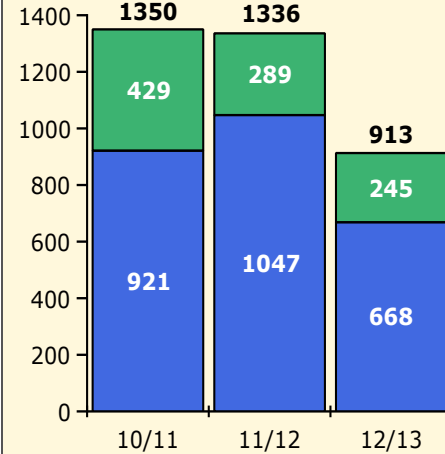

In-School Suspensions