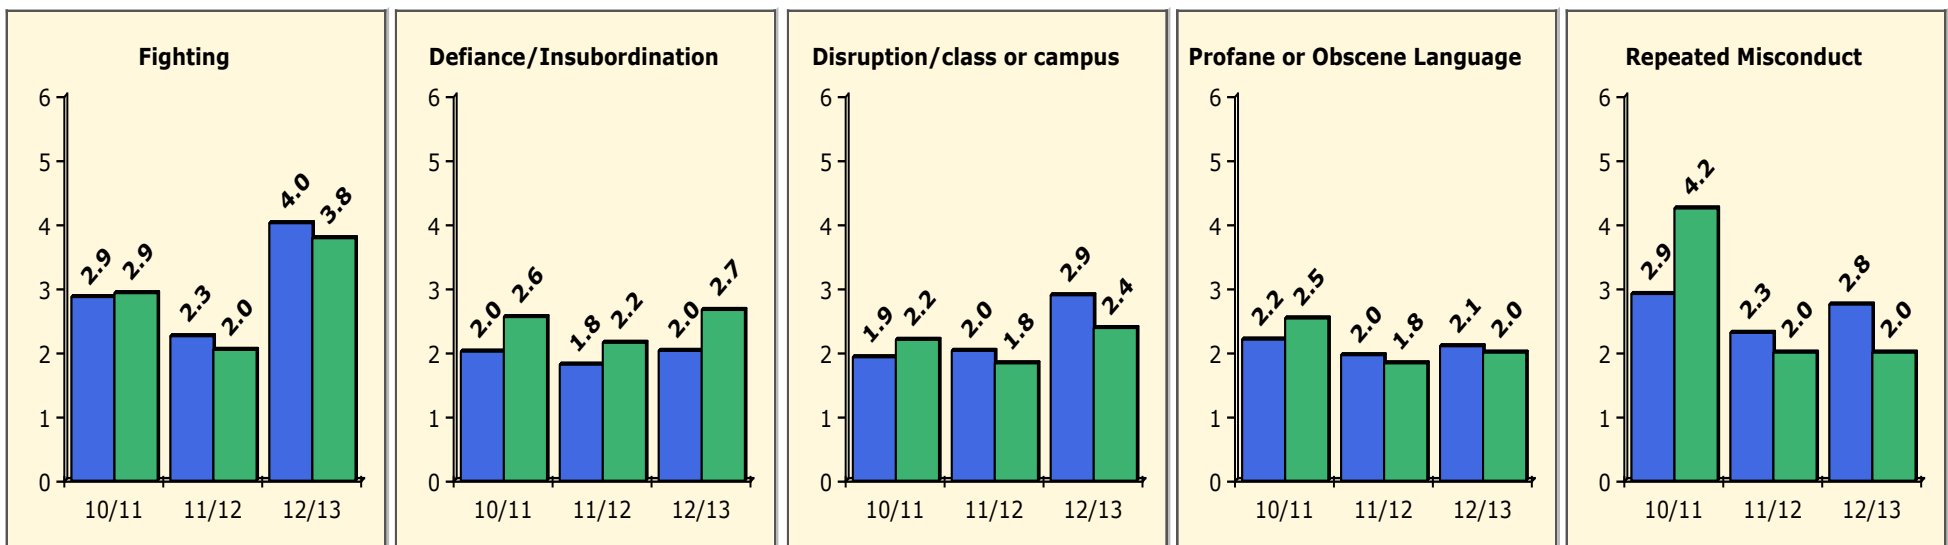

Population and Discipline by:

Elem Mid High Other

PINELLAS COUNTY SCHOOLS DISTRICT DISCIPLINE TRENDS

Incidents Total

Top 5 Out-of-School Suspensions

Black Non Black

Top 5 Detail: Days Suspended

Black Non Black