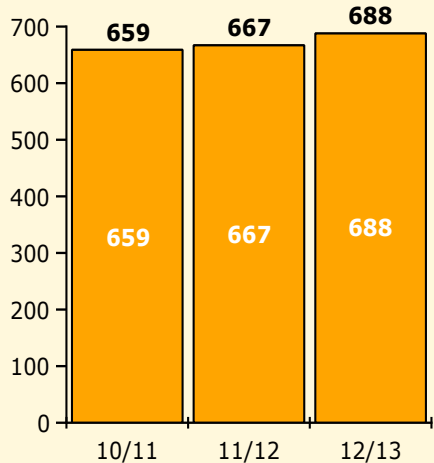

K-12 Student Population