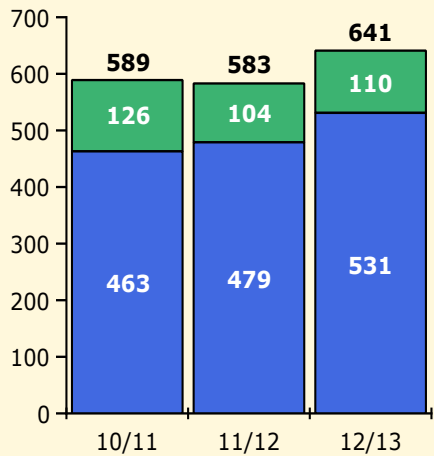

PINELLAS COUNTY SCHOOLS DISTRICT DISCIPLINE TRENDS

Incidents Total

Population and Discipline by:

Black Non Black

K-12 Student Population