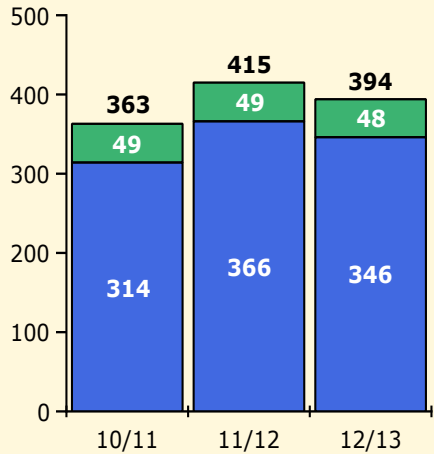

PINELLAS COUNTY SCHOOLS DISTRICT DISCIPLINE TRENDS

Incidents Total

Population and Discipline by:

Black Non Black

K-12 Student Population