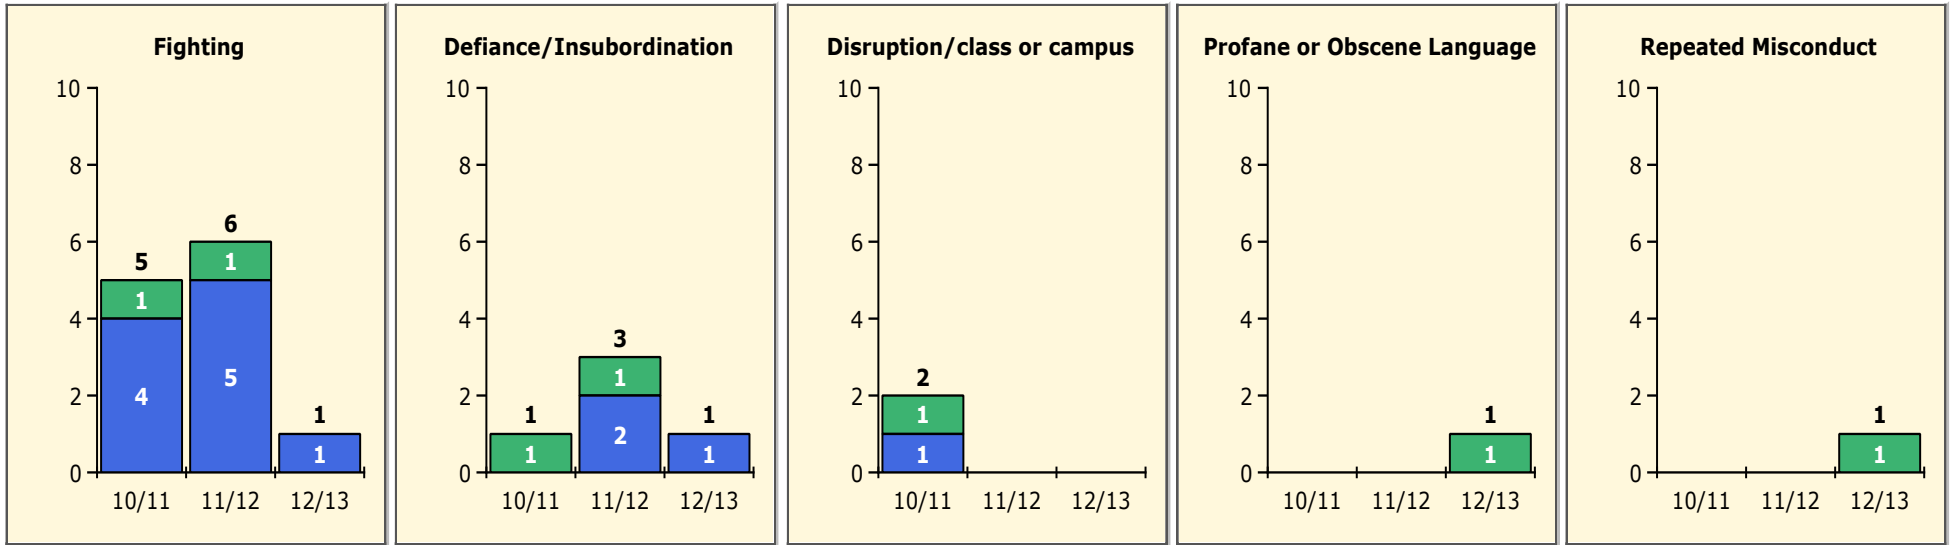

Incidents Total

Top 5 Out-of-School Suspensions

Black Non Black