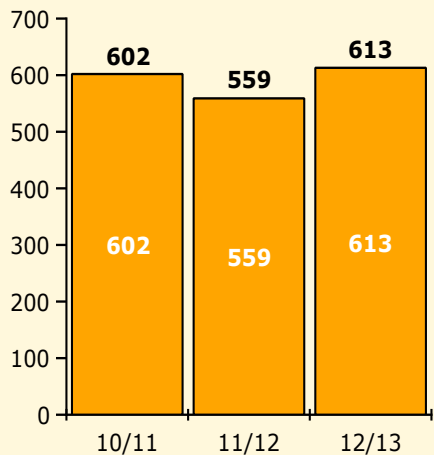

K-12 Student Population