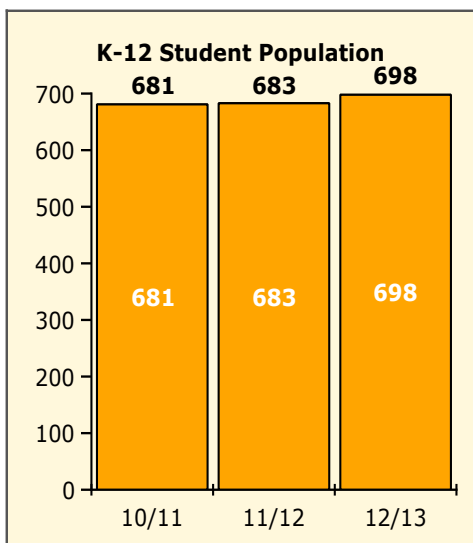

Incidents Total

Population and Discipline by:

Black Non Black

Population and Discipline by:

Elem Mid High Other

Incidents Total

Top 5 Out-of-School Suspensions

Black Non Black