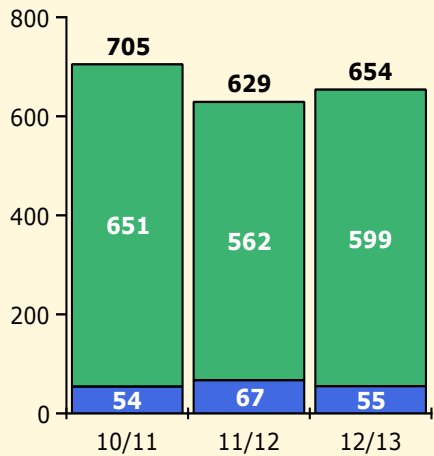

PINELLAS COUNTY SCHOOLS DISTRICT DISCIPLINE TRENDS

Incidents Total

Population and Discipline by:

Black Non Black

K-12 Student Population