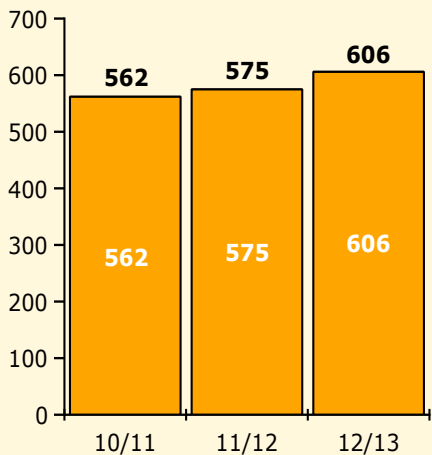

K-12 Student Population