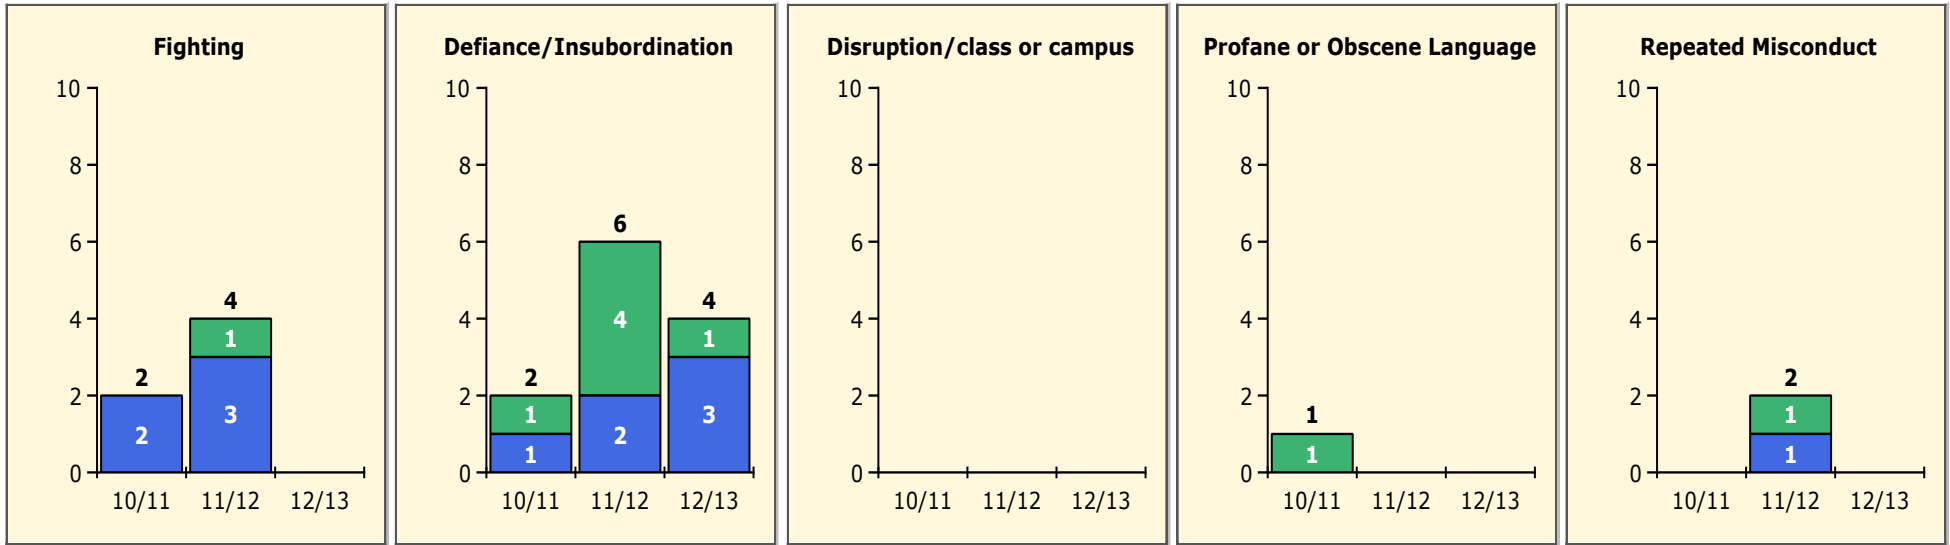

Incidents Total

Population and Discipline by:

Black Non Black

Population and Discipline by:

Elem Mid High Other

Incidents Total

Top 5 Out-of-School Suspensions

Black Non Black