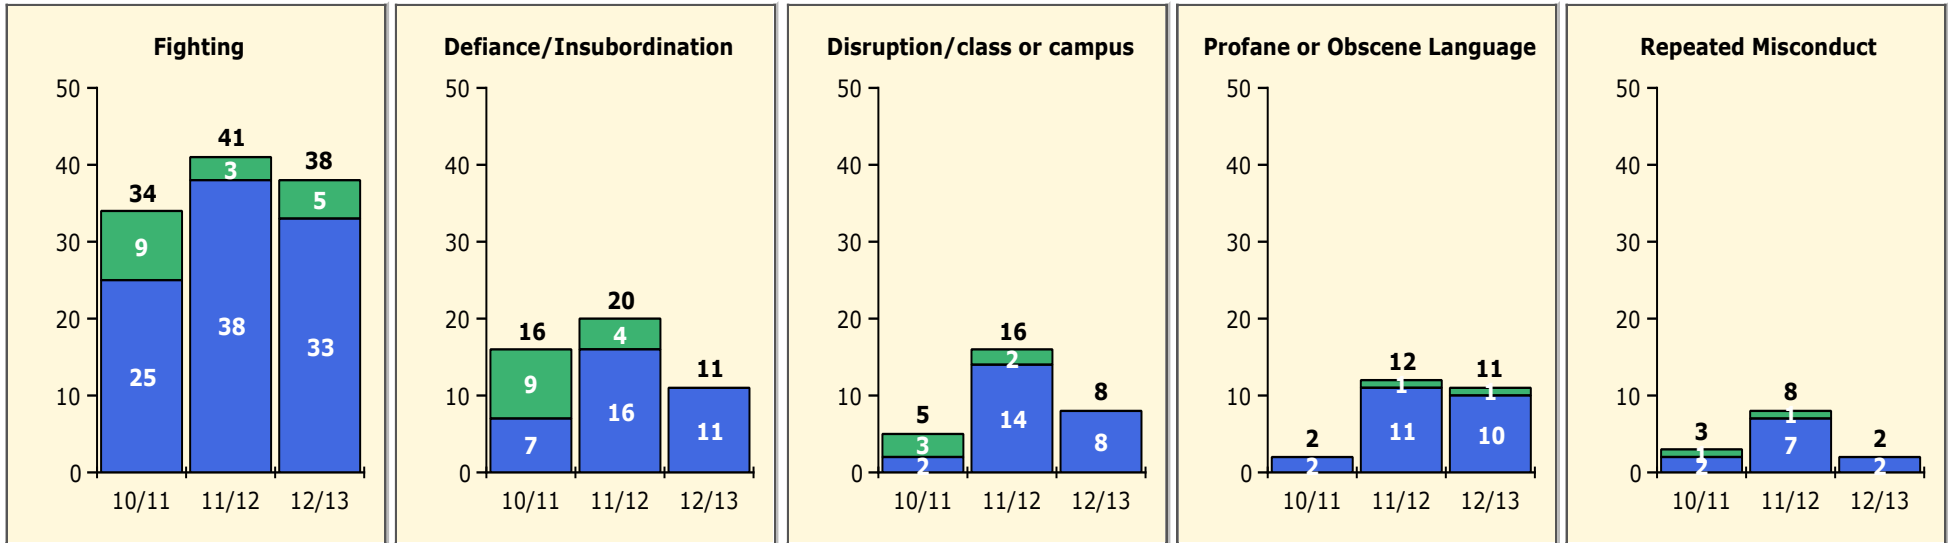

Incidents Total

Top 5 Out-of-School Suspensions

Black Non Black