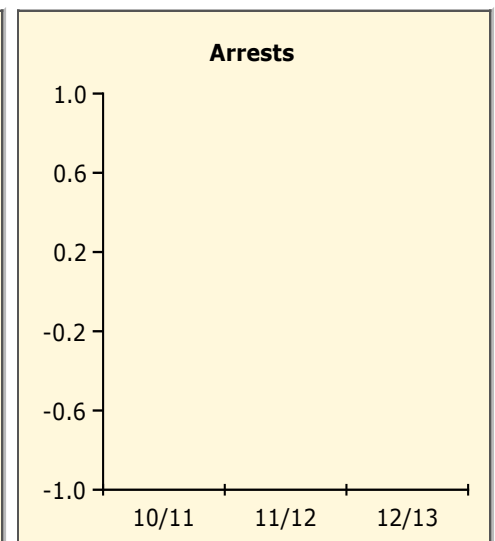

PINELLAS COUNTY SCHOOLS DISTRICT DISCIPLINE TRENDS

2/25/2013

Incidents Total

Population and Discipline by:

Black Non Black

Population and Discipline by:

Elem Mid High Other