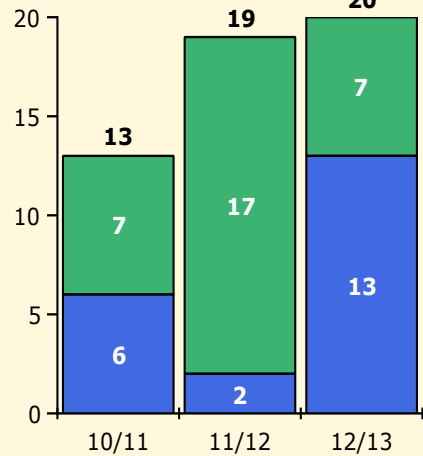

Top 5 Detail: Days Suspended

Black Non Black

PINELLAS COUNTY SCHOOLS DISTRICT DISCIPLINE TRENDS

Incidents Total

Population and Discipline by:

Black Non Black

K-12 Student Population

Out-of-School Suspensions