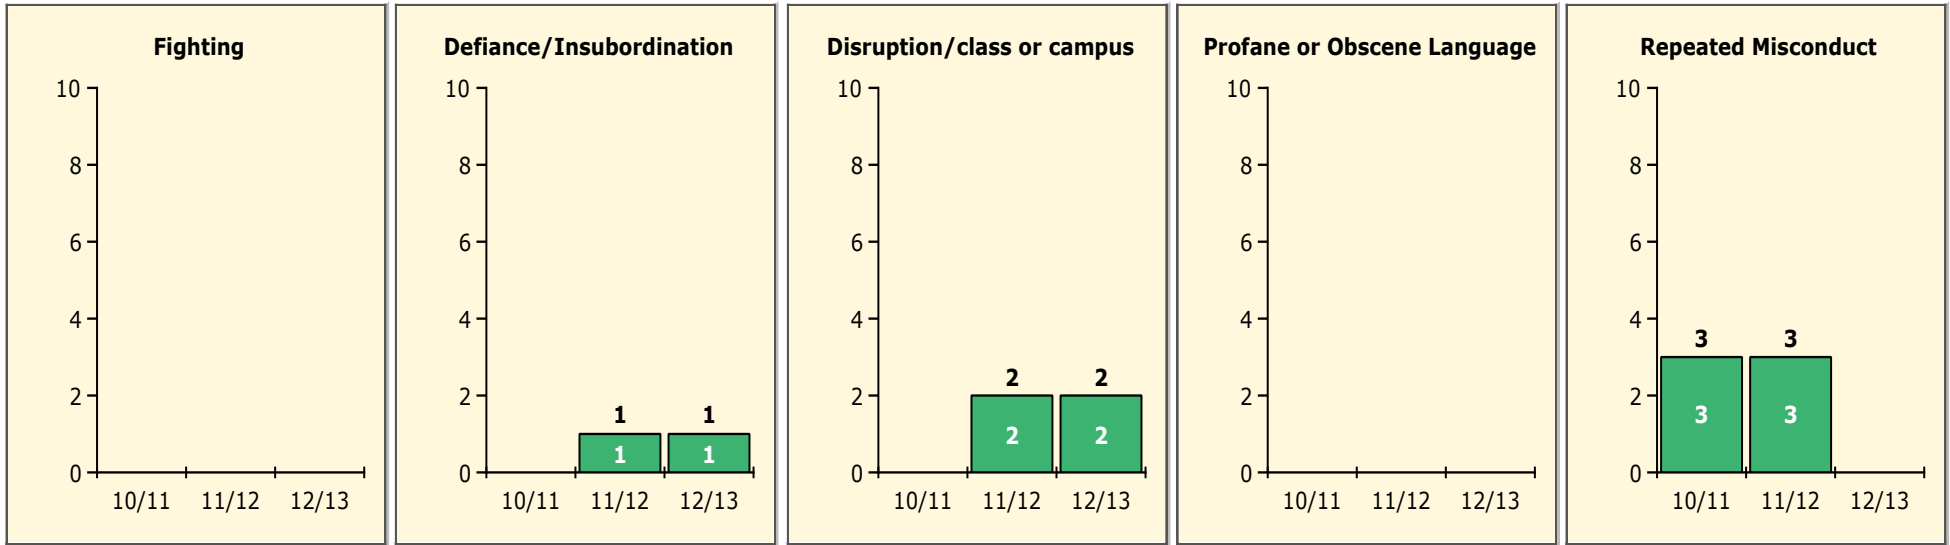

Population and Discipline by:

Black Non Black

Population and Discipline by:

Elem Mid High Other

Incidents Total

Top 5 Out-of-School Suspensions

Black Non Black

Top 5 Detail: Days Suspended