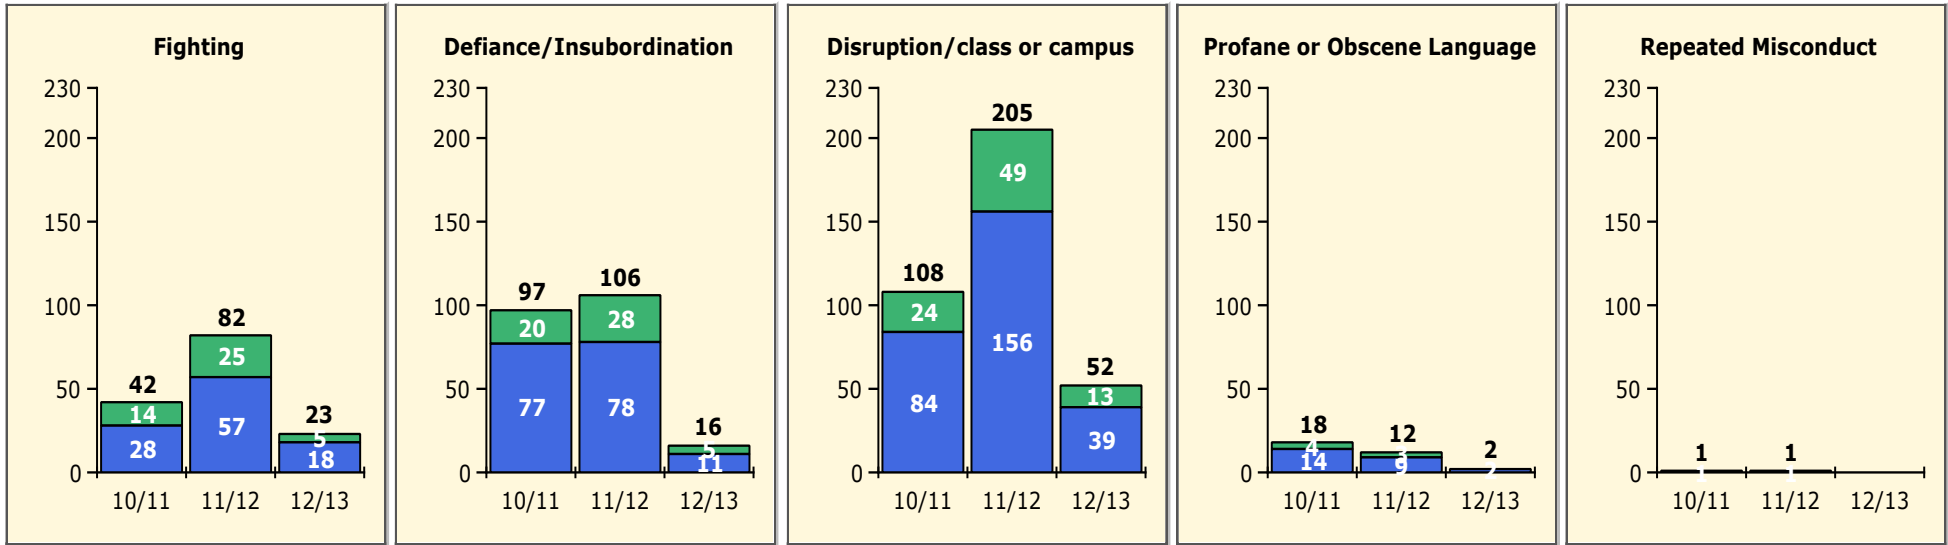

Population and Discipline by:

Elem Mid High Other

PINELLAS COUNTY SCHOOLS DISTRICT DISCIPLINE TRENDS

Incidents Total

Top 5 Out-of-School Suspensions

Black Non Black

Top 5 Detail: Days Suspended

Black Non Black