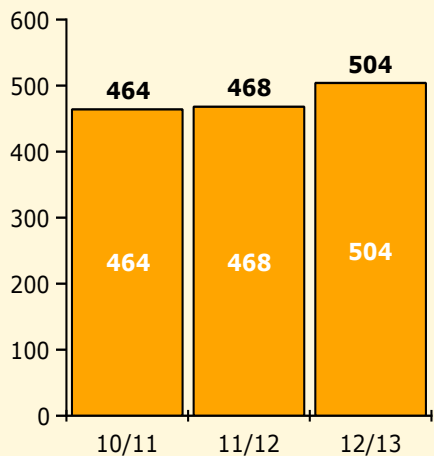

K-12 Student Population