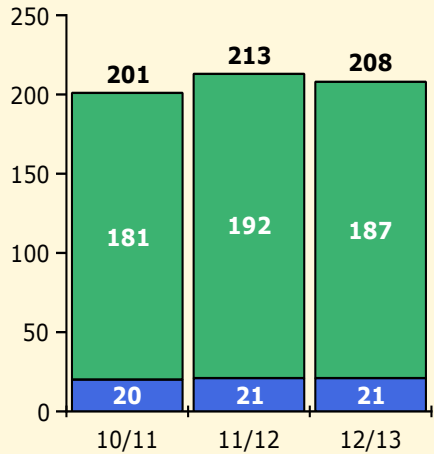

PINELLAS COUNTY SCHOOLS DISTRICT DISCIPLINE TRENDS

Incidents Total

Population and Discipline by:

Black Non Black

K-12 Student Population