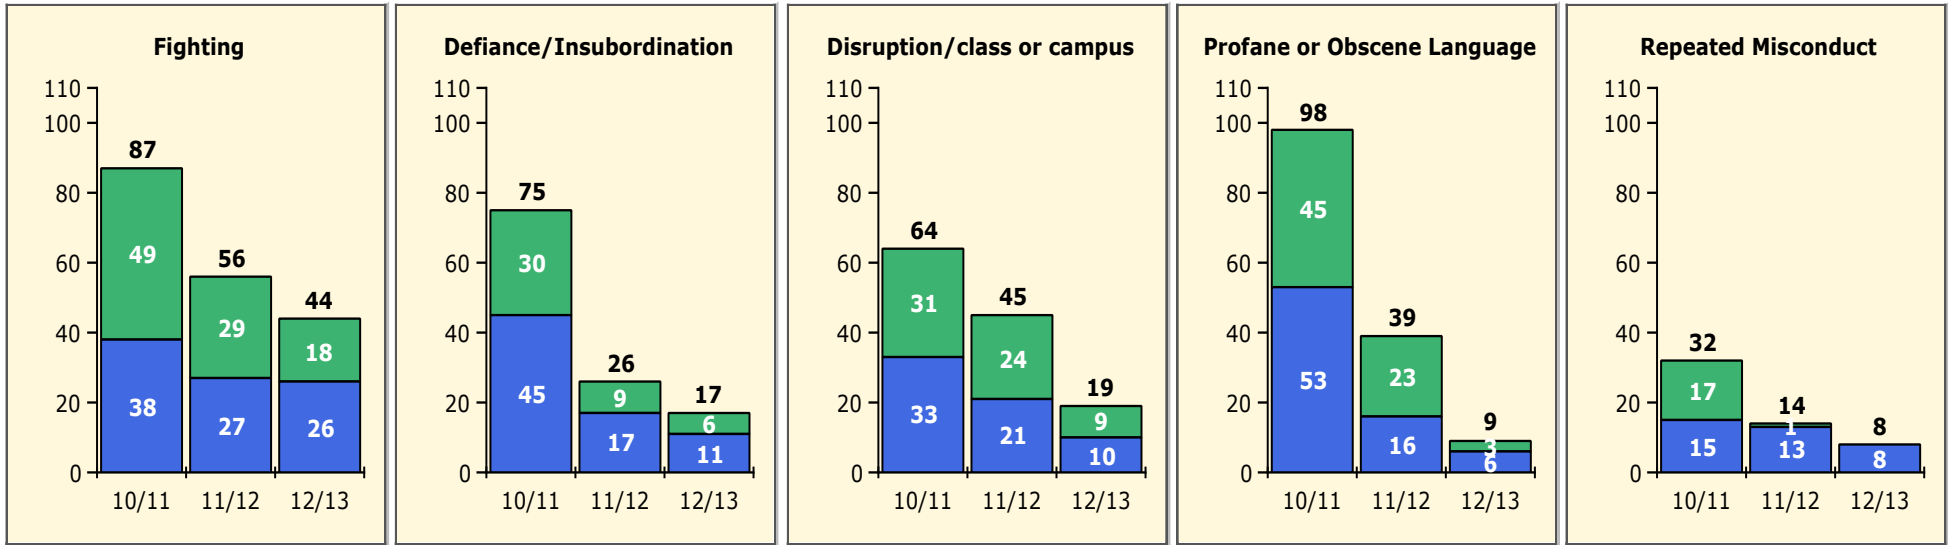

PINELLAS COUNTY SCHOOLS DISTRICT DISCIPLINE TRENDS

Incidents Total

Top 5 Out-of-School Suspensions

Black Non Black