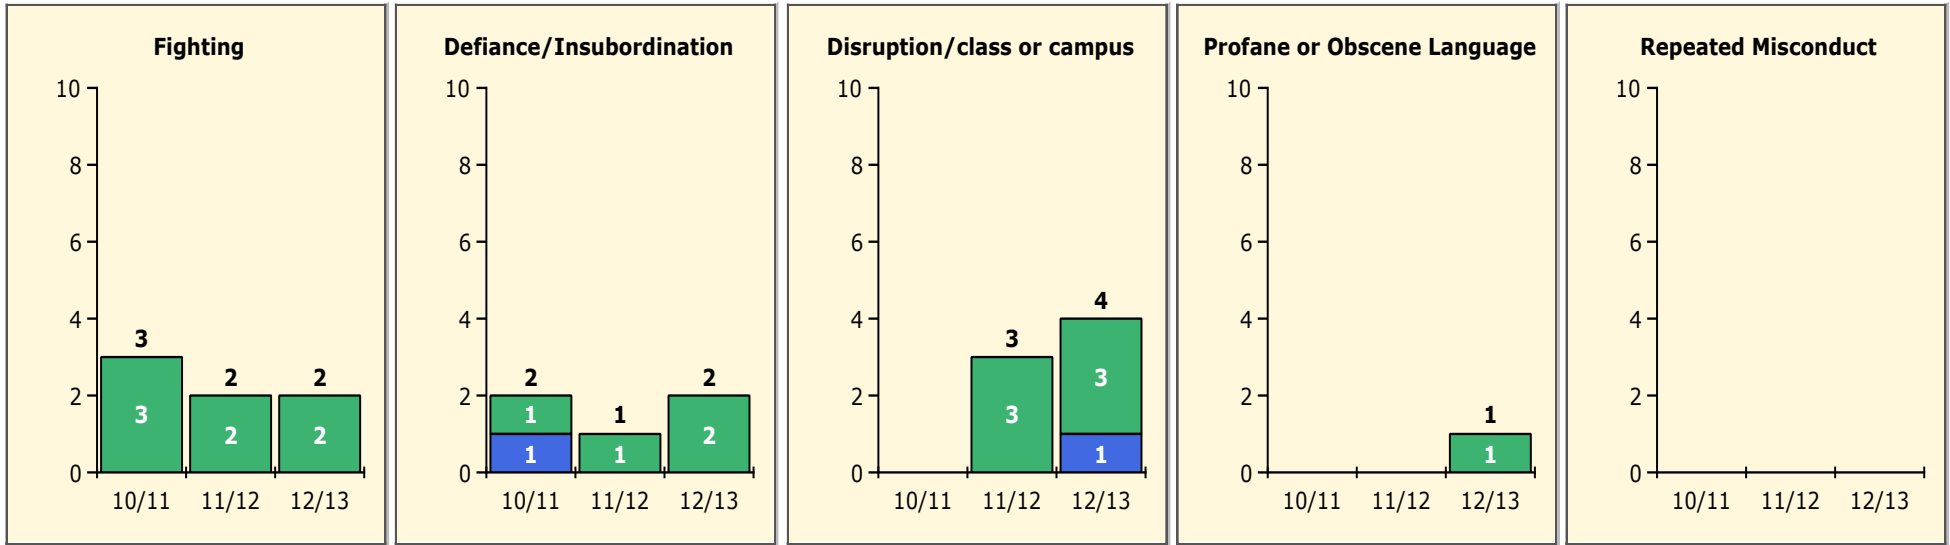

Incidents Total

Top 5 Out-of-School Suspensions

Black Non Black