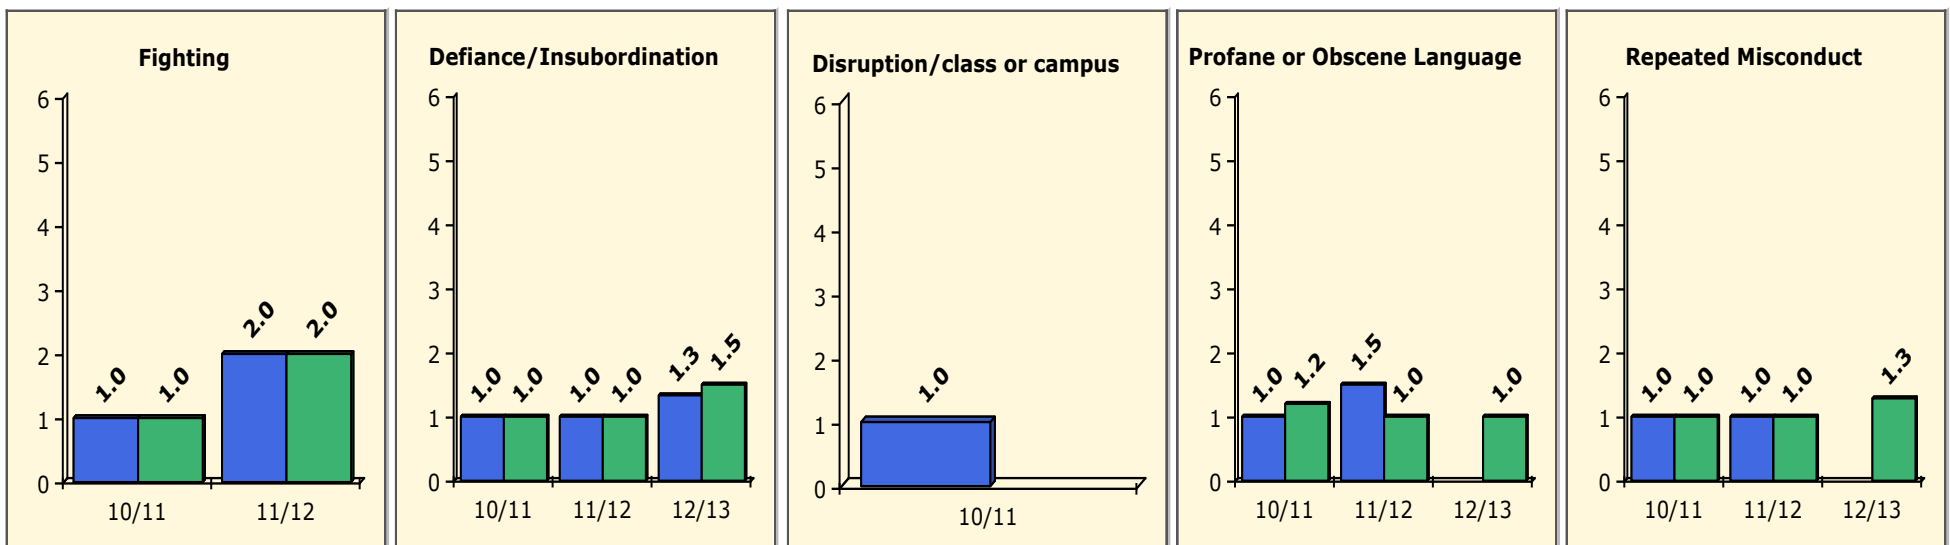

Incidents Total

Top 5 Out-of-School Suspensions

Black Non Black

Top 5 Detail: Days Suspended

Black Non Black

PINELLAS COUNTY SCHOOLS DISTRICT DISCIPLINE TRENDS

2/25/2013

Incidents Total