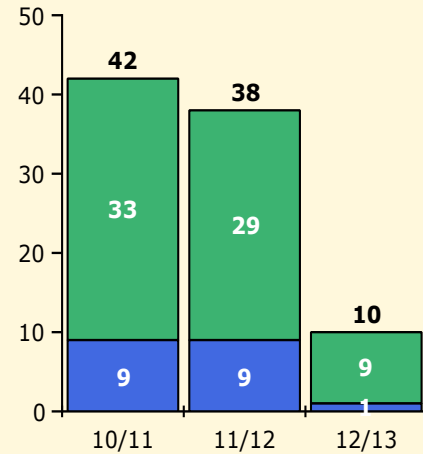

In-School Suspensions