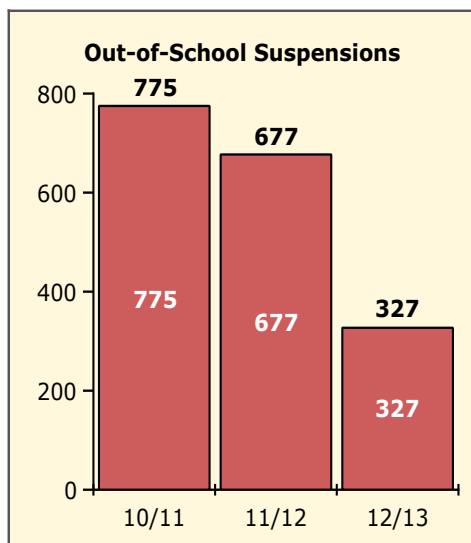

PINELLAS COUNTY SCHOOLS DISTRICT DISCIPLINE TRENDS

2/25/2013

Incidents Total

Population and Discipline by:

Black Non Black

Population and Discipline by:

Elem Mid High Other