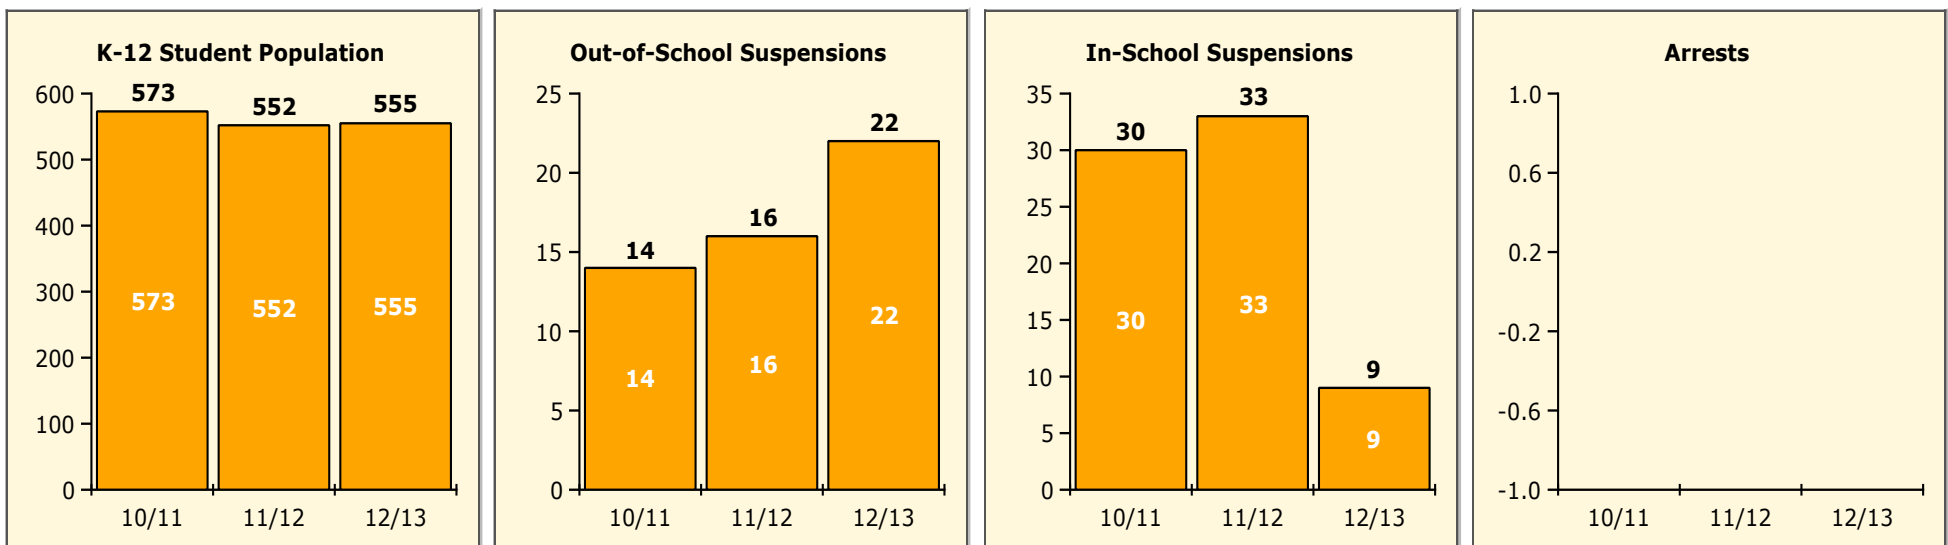

Population and Discipline by:

Elem Mid High Other