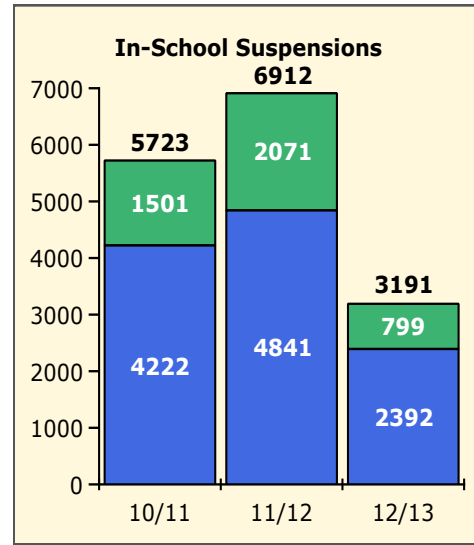

PINELLAS COUNTY SCHOOLS DISTRICT DISCIPLINE TRENDS

2/25/2013

Incidents Total

Population and Discipline by:

Black Non Black

Population and Discipline by:

Elem Mid High Other