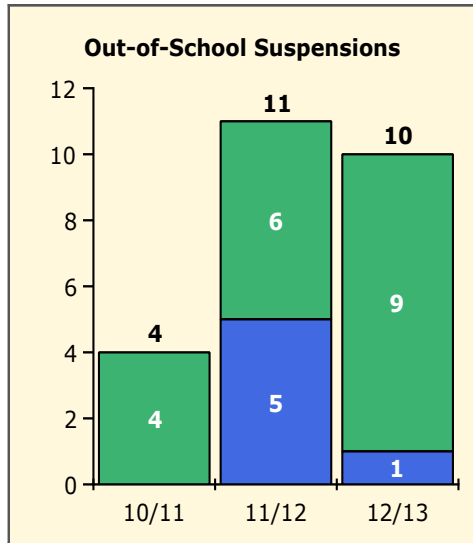

PINELLAS COUNTY SCHOOLS DISTRICT DISCIPLINE TRENDS

2/25/2013

Incidents Total

Population and Discipline by:

Black Non Black

Population and Discipline by:

Elem Mid High Other