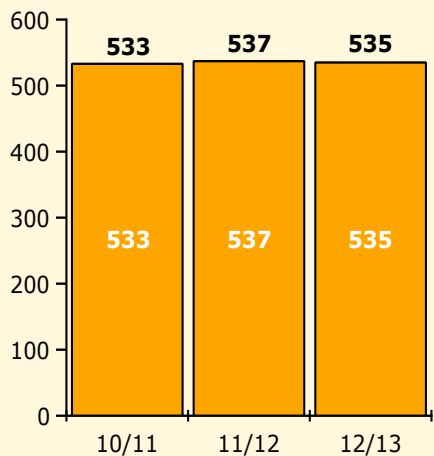

K-12 Student Population