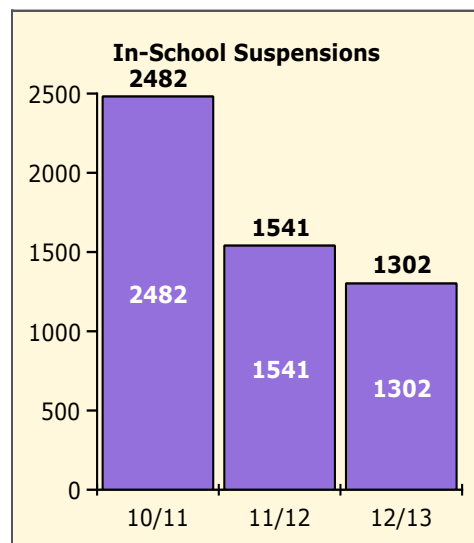

Incidents Total

Population and Discipline by:

Black Non Black

Population and Discipline by:

Elem Mid High Other

PINELLAS COUNTY SCHOOLS DISTRICT DISCIPLINE TRENDS

Incidents Total

Top 5 Out-of-School Suspensions