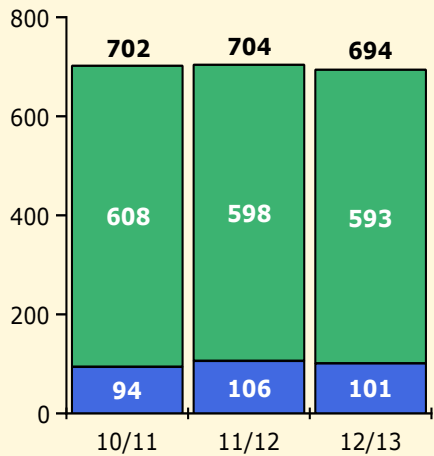

PINELLAS COUNTY SCHOOLS DISTRICT DISCIPLINE TRENDS

Incidents Total

Population and Discipline by:

Black Non Black

K-12 Student Population