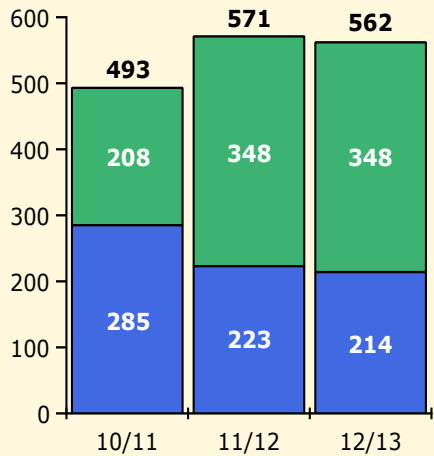

PINELLAS COUNTY SCHOOLS DISTRICT DISCIPLINE TRENDS

Incidents Total

Population and Discipline by:

Black Non Black

K-12 Student Population