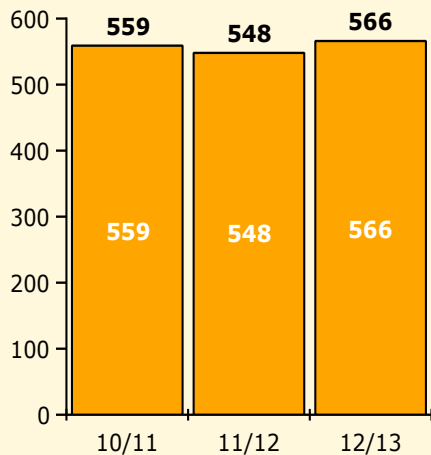

K-12 Student Population