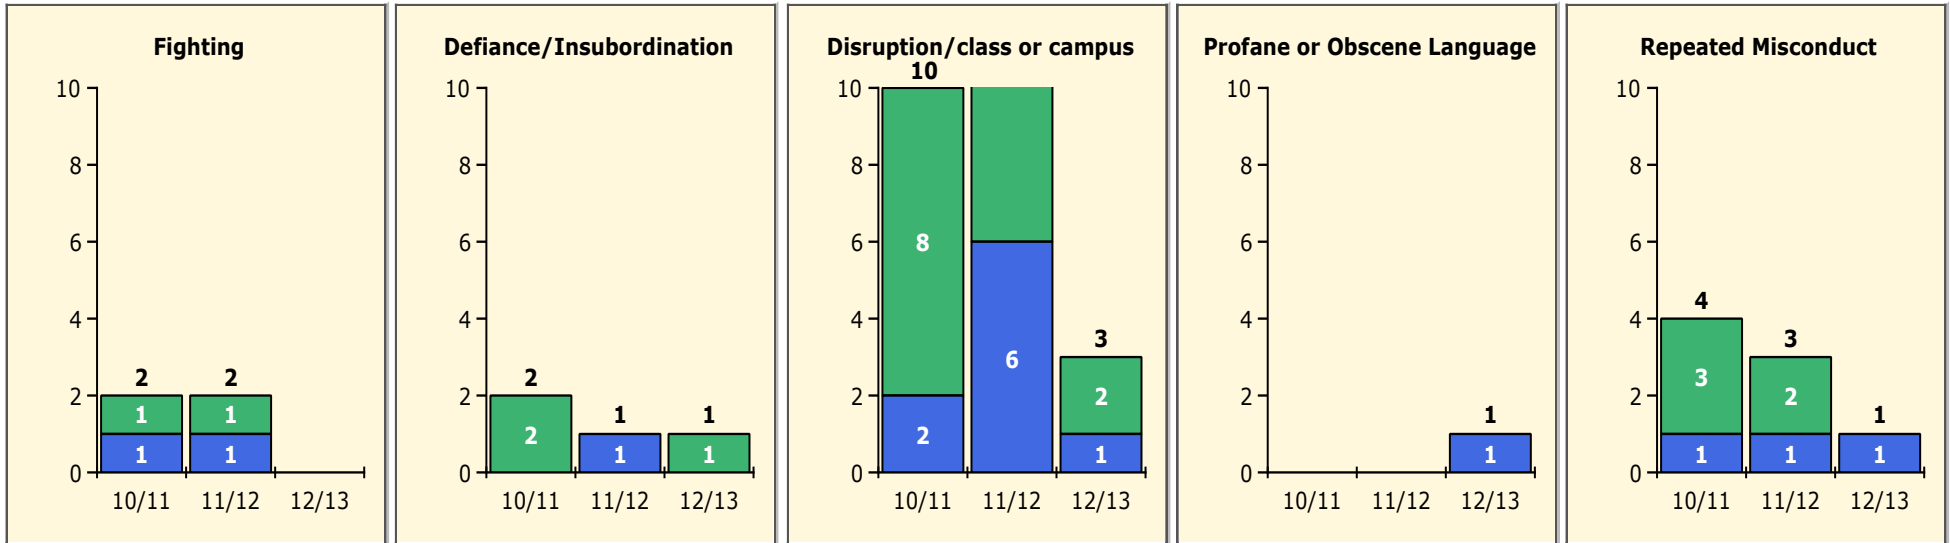

Incidents Total

Top 5 Out-of-School Suspensions

Black Non Black