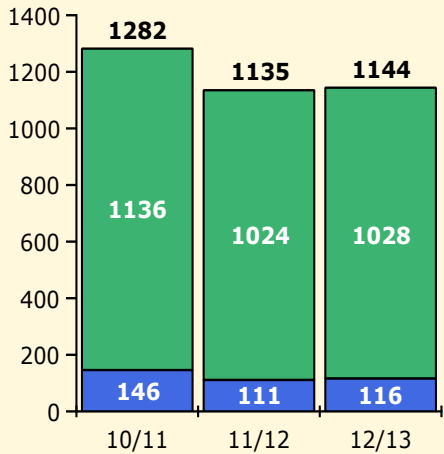

PINELLAS COUNTY SCHOOLS DISTRICT DISCIPLINE TRENDS

2/25/2013

Incidents Total

Population and Discipline by:

Black Non Black

K-12 Student Population