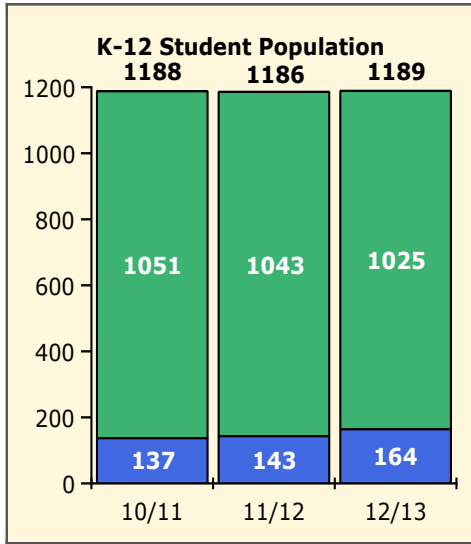

Top 5 Detail: Days Suspended

Black Non Black

PINELLAS COUNTY SCHOOLS DISTRICT DISCIPLINE TRENDS

2/25/2013

Incidents Total

Population and Discipline by:

Black Non Black

Population and Discipline by: