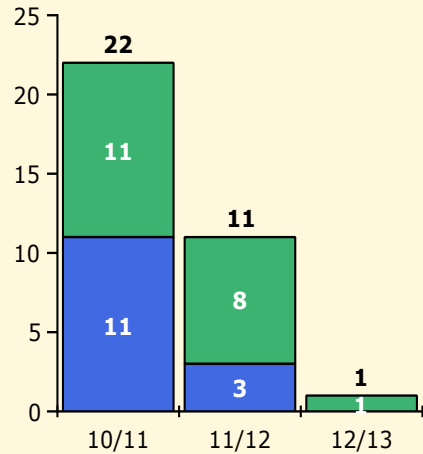

Black Non Black

PINELLAS COUNTY SCHOOLS DISTRICT DISCIPLINE TRENDS

2/25/2013

Incidents Total

Population and Discipline by:

Black Non Black

K-12 Student Population

Out-of-School Suspensions