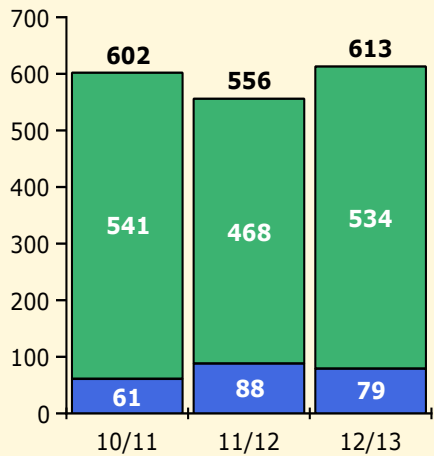

Top 5 Detail: Days Suspended

Black Non Black

PINELLAS COUNTY SCHOOLS DISTRICT DISCIPLINE TRENDS

Incidents Total

Population and Discipline by:

Black Non Black

K-12 Student Population

Out-of-School Suspensions