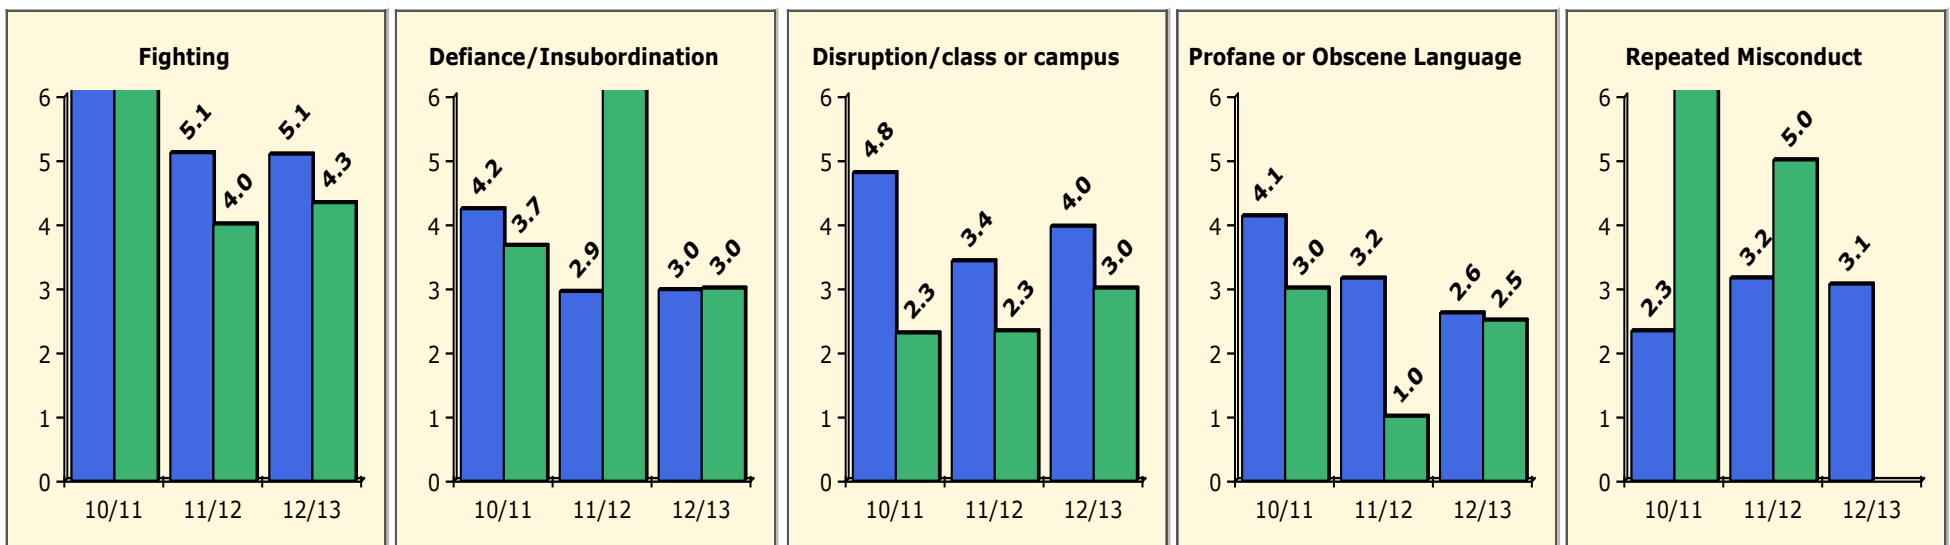

Incidents Total

Top 5 Out-of-School Suspensions

Black Non Black

Top 5 Detail: Days Suspended

Black Non Black

PINELLAS COUNTY SCHOOLS DISTRICT DISCIPLINE TRENDS

Incidents Total

Population and Discipline by: