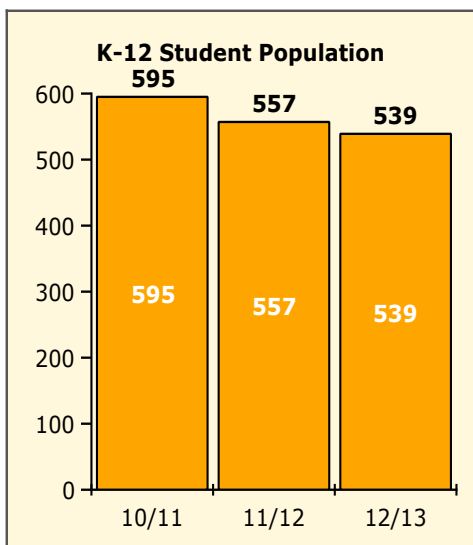

PINELLAS COUNTY SCHOOLS DISTRICT DISCIPLINE TRENDS

2/25/2013

Incidents Total

Population and Discipline by:

Black Non Black

Population and Discipline by:

Elem Mid High Other