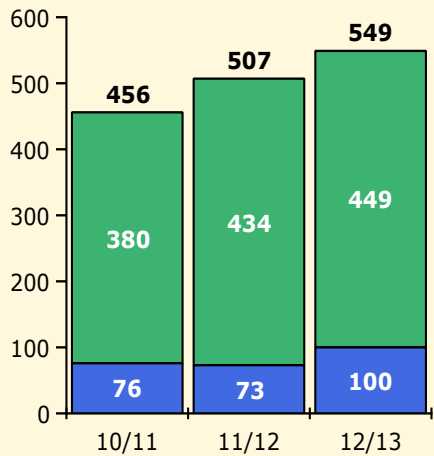

PINELLAS COUNTY SCHOOLS DISTRICT DISCIPLINE TRENDS

Incidents Total

Population and Discipline by:

Black Non Black

K-12 Student Population