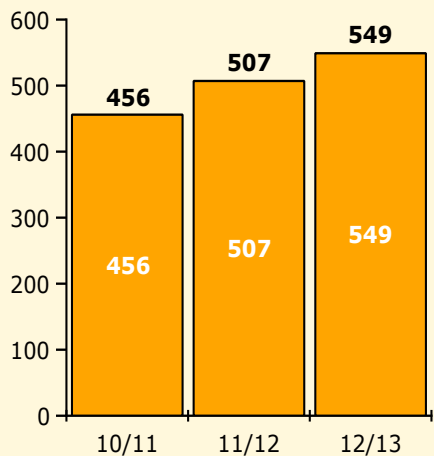

K-12 Student Population