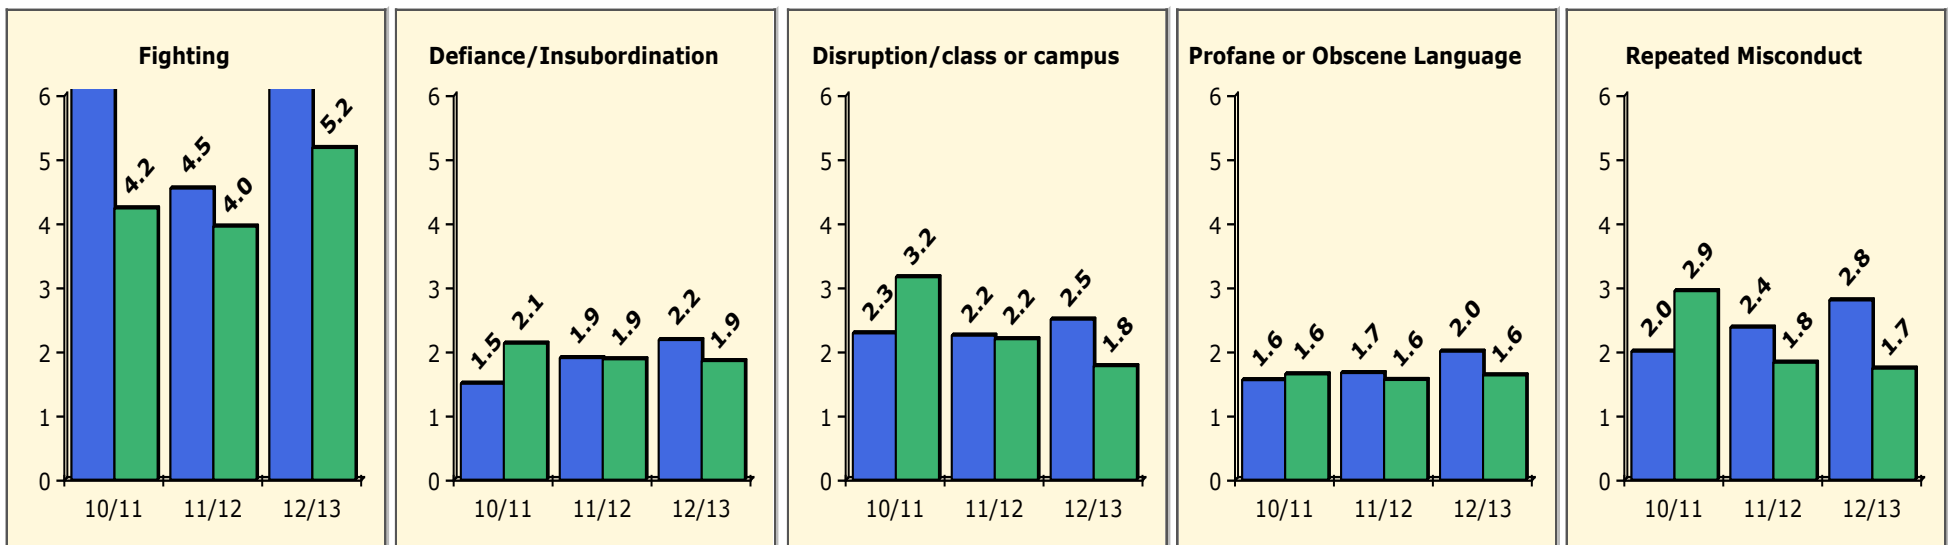

Top 5 Detail: Days Suspended

Black Non Black