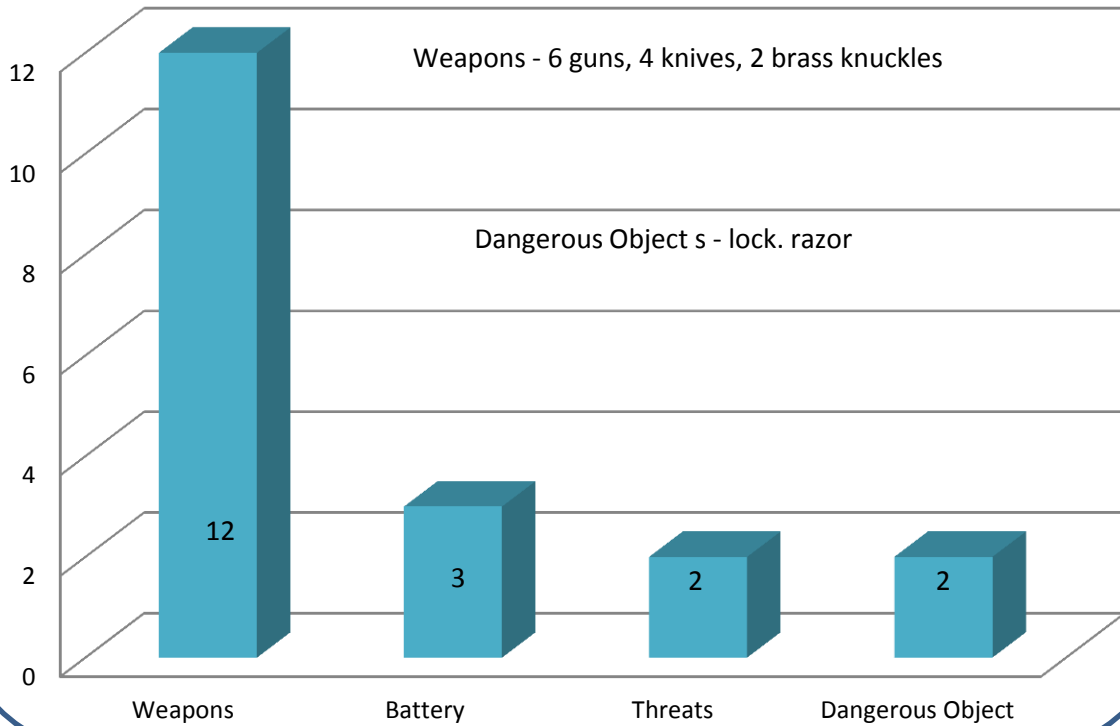

2013-14 Expulsions

2013-2014 Expulsions Black/Non-black

2013-2014 Expulsions by School Level

Expulsions Four Year Comparison 2010/11 - 2013/14

	2010-11	2011-12	2012-13	2013-14
■ Black	12	7	11	13
■ Non-black	8	13	12	6