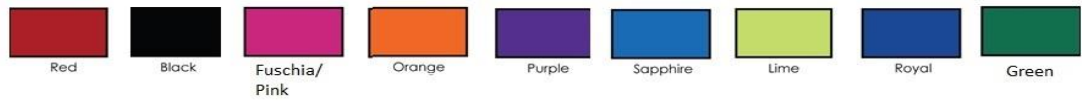

Cotton Short Sleeve BoxyFit