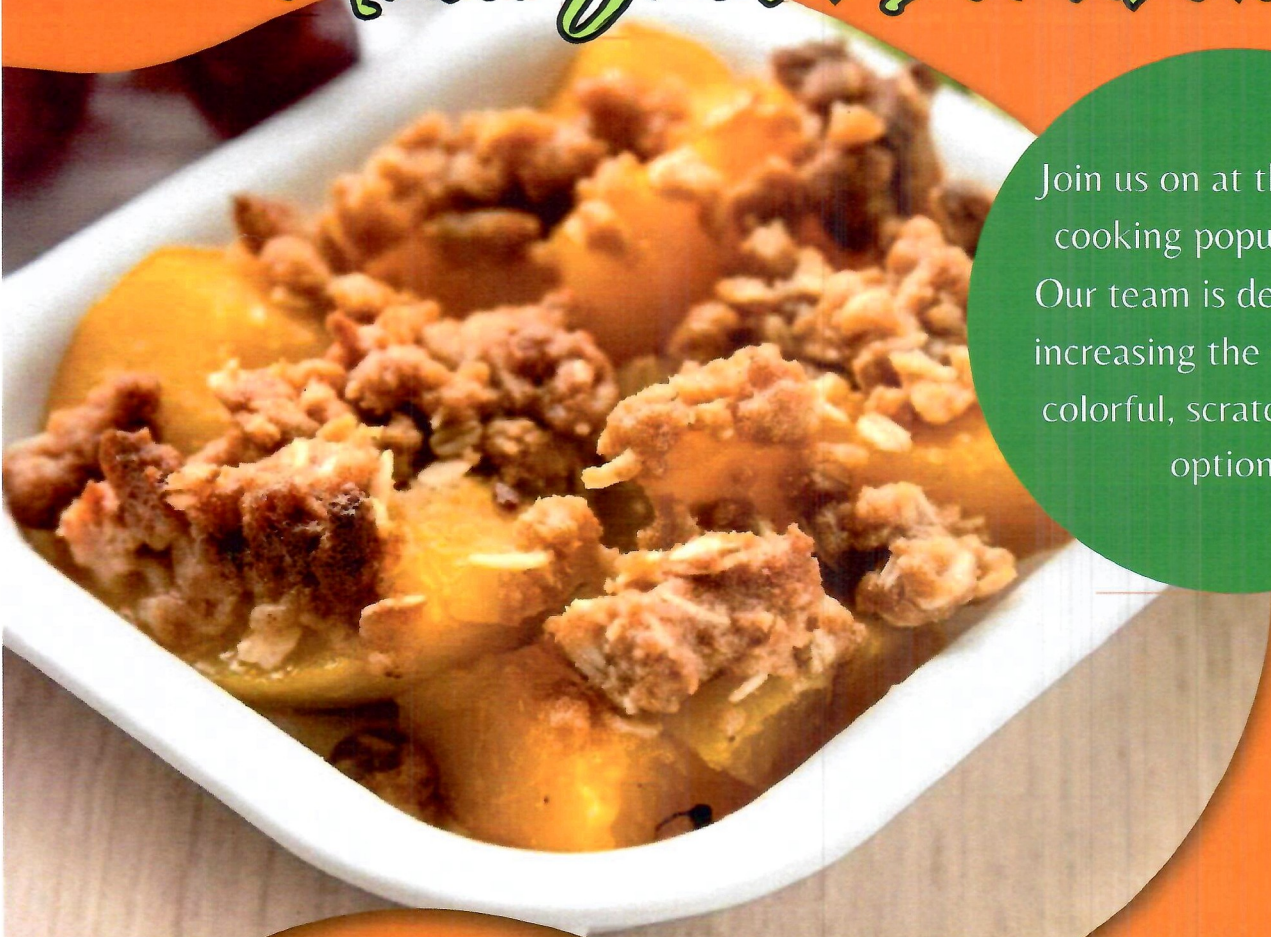

Homemade
BEEF
NACHOS

**PLANT-BASED
OPTION
AVAILABLE!**

**WITH CREAMY
CILANTRO
DRESSING**

RAWLINGS ELEMENTARY

WEDNESDAY, MAY 14 2025

PEACH CRISP

Made from Scratch

Join us on at this scratch cooking popup event! Our team is dedicated to increasing the number of colorful, scratch-cooked options!