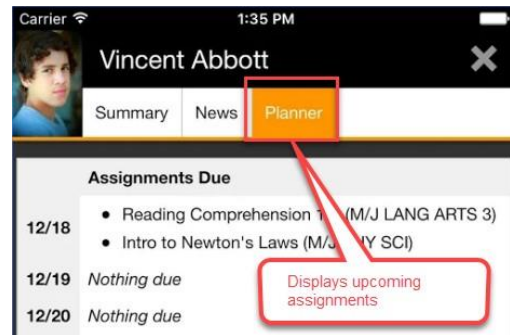

Apple App Store

Search for “Pinellas County Schools,” and select the app. Click the “Download” icon. After you install the app, click “Open.”

Login Screen

Use your parent ID and password. For logon issues, please contact the front office staff at your school. To request a new user ID and password, please visit your school or the Student Assignment Office with a valid photo ID.

More Info

- The “News” tab displays grades for recent assignments.
- The “Planner” tab displays upcoming assignments.

- Swipe left in the App to view news feeds.
- Swipe left again to access web links.

Use Settings to select “School News” and “Social Media”