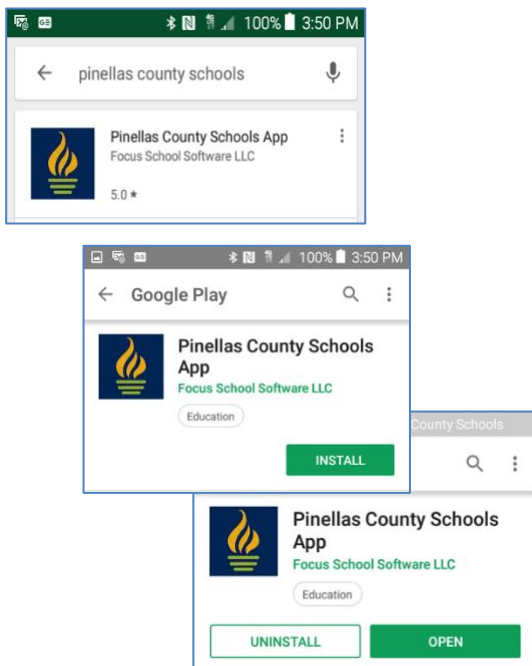

The NEW Pinellas County Schools App

The smartphone app provides easy access to:

- Current Student Grades
- Current Student Attendance
- Recent Student Assignments
- Upcoming Student Assignments
- Relevant Web Links
- Recent Facebook Feeds
- Recent Portal Messages

The app is available for Android and Apple devices. Download the app today from the Google Play Store or the Apple App Store.

Google Play Store

Search for “Pinellas County Schools,” and select the app. Click the “Install” button. After you install the app, click “Open.”

Apple App Store

Search for “Pinellas County Schools,” and select the app. Click the “Download” icon. After you install the app, click “Open.”

Login Screen

Use your parent ID and password. For logon issues, please contact the front office staff at your school. To request a new user ID and password, please visit your school or the Student Assignment Office with a valid photo ID.