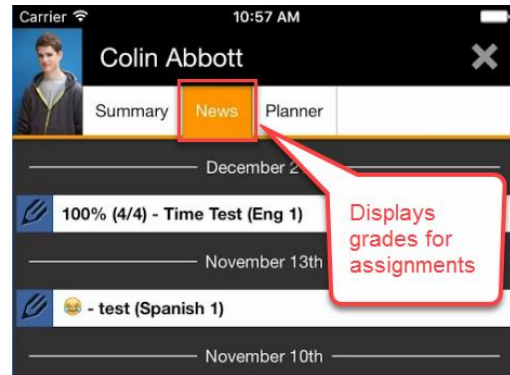

Apple App Store

Search for “Pinellas County Schools,” and select the app. Click the “Download” icon. After you install the app, click “Open.”

Login Screen

Use your parent ID and password. For logon issues, please contact the front office staff at your school. To request a new user ID and password, please visit your school or the Student Assignment Office with a valid photo ID.

More Info

- The “News” tab displays grades for recent assignments.
- The “Planner” tab displays upcoming assignments.

- Swipe left in the App to view news feeds.
- Swipe left again to access web links.

Use Settings to select “School News” and “Social Media”