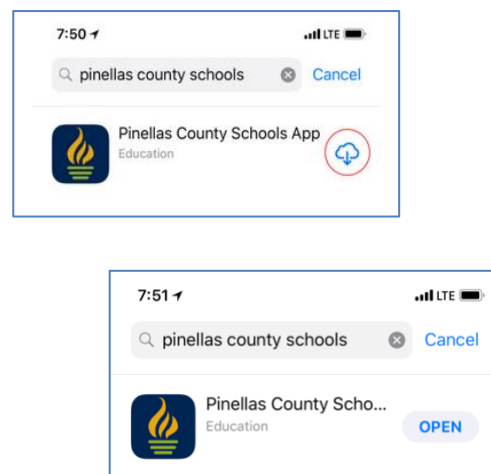

The NEW Pinellas County Schools App

The smartphone app provides easy access to:

- Current Student Grades
- Current Student Attendance
- Recent Student Assignments
- Upcoming Student Assignments
- Relevant Web Links
- Recent Facebook Feeds
- Recent Portal Messages

The app is available for Android and Apple devices. Download the app today from the Google Play Store or the Apple App Store.

Google Play Store

Search for “Pinellas County Schools,” and select the app. Click the “Install” button. After you install the app, click “Open.”

Apple App Store

Search for “Pinellas County Schools,” and select the app. Click the “Download” icon. After you install the app, click “Open.”

Login Screen

Use your parent ID and password. For logon issues, please contact the front office staff at your school. To request a new user ID and password, please visit your school or the Student Assignment Office with a valid photo ID.