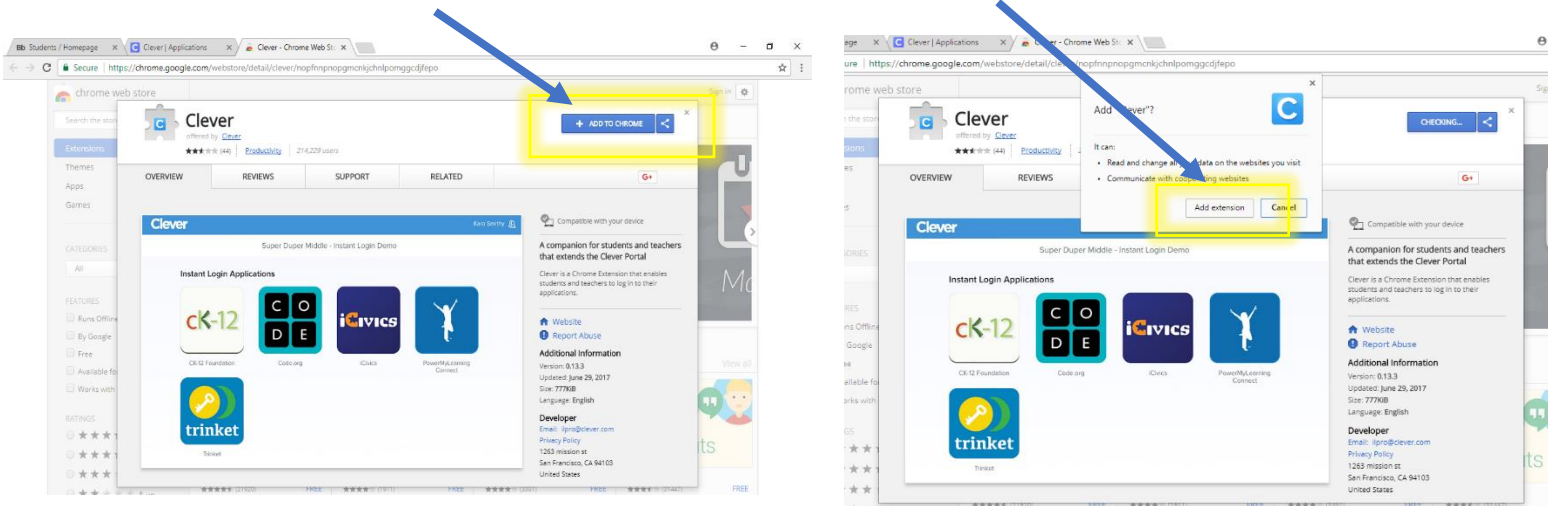

Step 5. If you get to this page, you have successfully logged into Clever and can now access your materials.

Examples:

If you click on Think Central, it will take you right to this page:

If you click on Connected (McGraw-Hill) it will take you right to this page:

Logging into Clever from Home (Parent Directions)

Do you want the system to save your passwords, so you don't have to remember them?

Most of the programs you click on won't make you log in again, but there are one or two that might ask you to enter your username and password the first time you click on them. If you follow the steps below, you can install the Clever Chrome Extension, and it will save those passwords for you.

1. Click on the pop-up window that appears in Clever the first time you log in to get the Clever Chrome Extension.

2. Click on the blue + ADD TO CHROME button. When it pops up click the ADD EXTENSION button.

You will know it has been installed when you see a little blue box with a white C in the upper right-hand corner of your Chrome browser.

Resources

Clever at Home Elementary Edition and ST Math and Istation, PCS Teaching YouTube Channel
<https://www.youtube.com/watch?v=bTYSKkcUtOA>