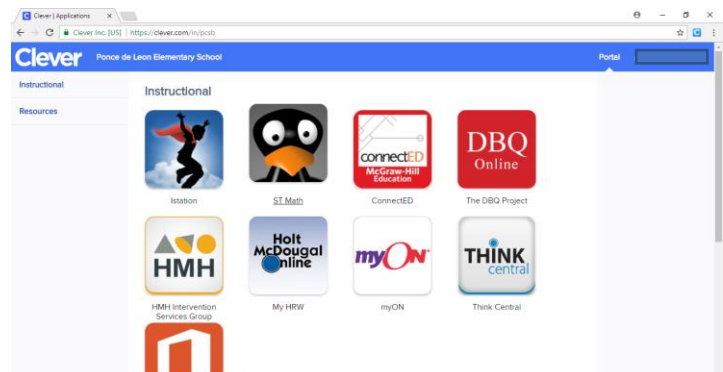

Step 2. Choose the Student tab. Click on the Clever link under Site Shortcuts.

Step 3. On the next page, click on the 'Log In with Active Directory' box.

Step 4. It will take you to the log in page where you will enter your student's PCS username (R2.D2) and password.

Step 5. If you get to this page, you have successfully logged into Clever and can now access your materials.

Examples:

If you click on Think Central, it will take you right to this page:

If you click on Connected (McGraw-Hill) it will take you right to this page: