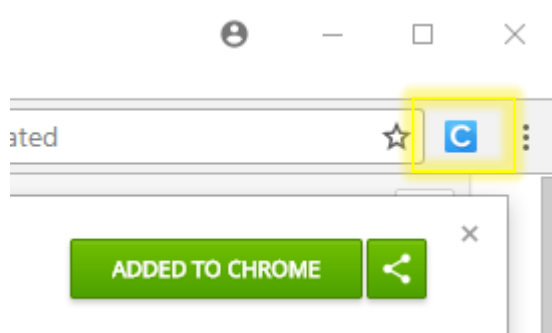

Step 5. If you get to this page, you have successfully logged into Clever and can now access your materials.

Examples:

If you click on Think Central, it will take you right to this page:

If you click on Connected (McGraw-Hill) it will take you right to this page:

Logging into Clever from Home (Parent Directions)

Do you want the system to save your passwords, so you don't have to remember them?

Most of the programs you click on won't make you log in again, but there are one or two that might ask you to enter your username and password the first time you click on them. If you follow the steps below, you can install the Clever Chrome Extension, and it will save those passwords for you.

1. Click on the pop-up window that appears in Clever the first time you log in to get the Clever Chrome Extension.

2. Click on the blue + ADD TO CHROME button. When it pops up click the ADD EXTENSION button.

You will know it has been installed when you see a little blue box with a white C in the upper right-hand corner of your Chrome browser.

Resources

Clever at Home Elementary Edition and ST Math and Istation, PCS Teaching YouTube Channel
<https://www.youtube.com/watch?v=bTYSKkcUtOA>