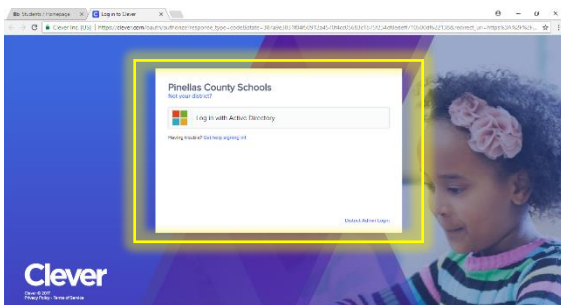

You can install it on your computer by going to

<https://www.google.com/chrome/browser/desktop/index.html>

Once you have Google Chrome, follow the directions

below to get to your digital resources!

Step 1. Go to <http://www.pcsb.org>

Step 2. Choose the Student tab. Click on the Clever link under Site Shortcuts.

Step 3. On the next page, click on the 'Log In with Active Directory' box.

Step 4. It will take you to the log in page where you will enter your student's PCS username (R2.D2) and password.