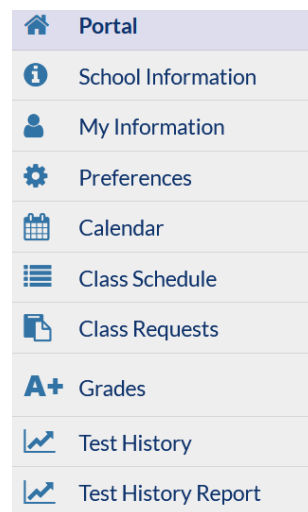

Finding Grades on Focus

1. Login via Clever

Please sign in with your PCS account

Sign in

2. Username is their R2.D2 student code

3. Find Focus *

4. Login again

Log In

5. Check out the left column for information**

*First Grade teaches scholars to use Clever, but you can also go directly to <https://focus.pcsb.org>

** Parent portal accounts allow adults to see specific assignment grades