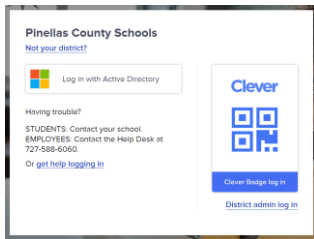

Finding Grades on Focus

1. Login via Clever

Please sign in with your PCS account

Sign in

2. Username is their R2.D2 student code

3. Find Focus *

4. Login again

Log In