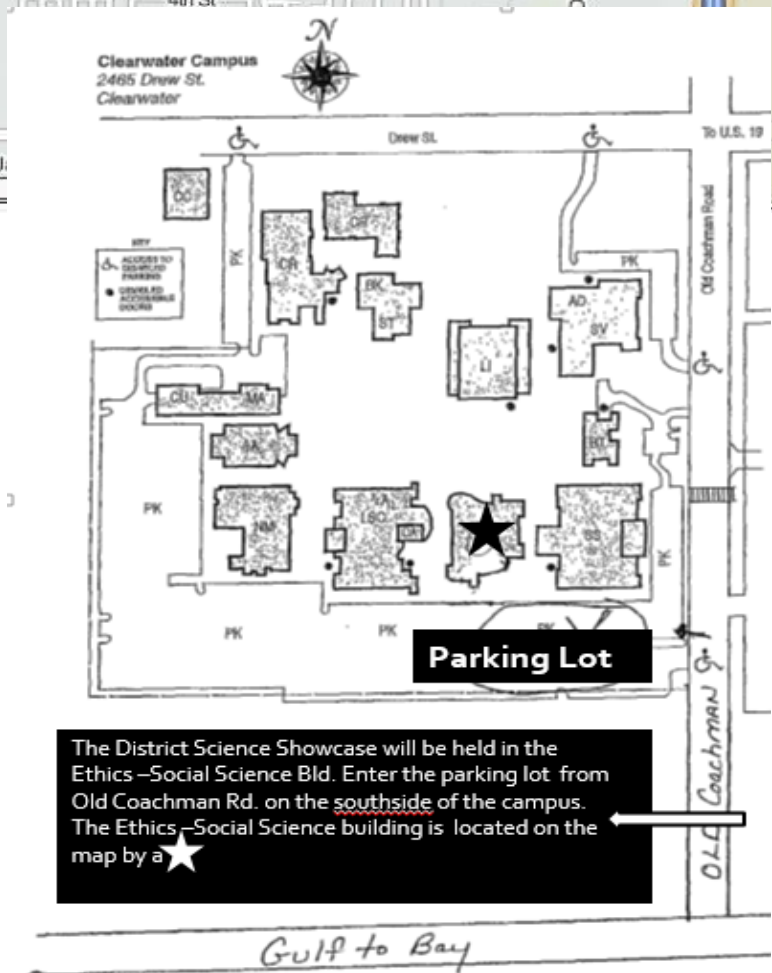

What: The **2019 District Science Showcase** displaying science projects representing elementary schools from across the county.

Other Exciting Opportunities offered at the District Science Showcase

- Science Scavenger Hunt
- STEM Challenges for students of all ages
- District Science Showcase t-shirt (exclusively for students who have projects displayed AND who attend the Showcase)

The District Science Showcase will be held in the Ethics-Social Science Bld. Enter the parking lot from Old Coachman Rd. on the southside of the campus. The Ethics-Social Science building is located on the map by a ★