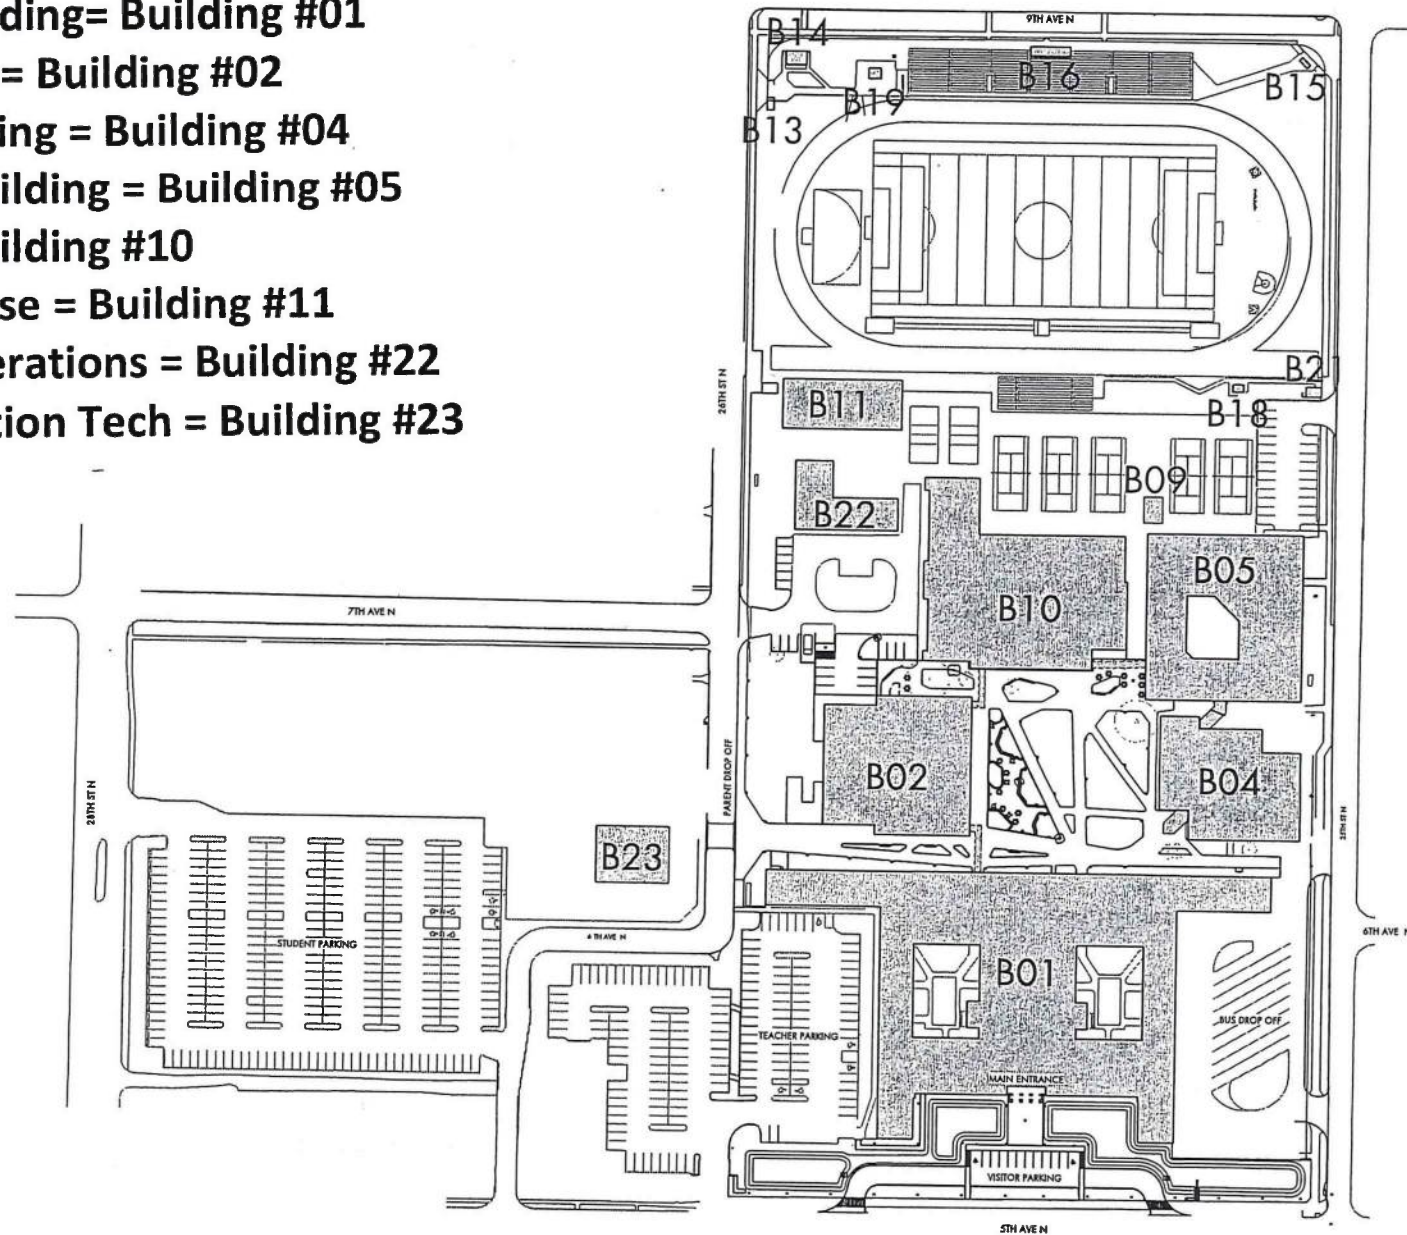

ST. PETERSBURG HIGH SCHOOL

9th AVE. NORTH

26th STREET

25th STREET

5th AVE. NORTH

10/08/01 08:49:42 AM, ddebleasio

- *Main Building= Building #01
- *Cafeteria = Building #02
- *Bell Building = Building #04
- *Media Building = Building #05
- *Gym = Building #10
- *Field House = Building #11
- *Plant Operations = Building #22
- *Construction Tech = Building #23

MAP OF ST. PETERSBURG HIGH SCHOOL