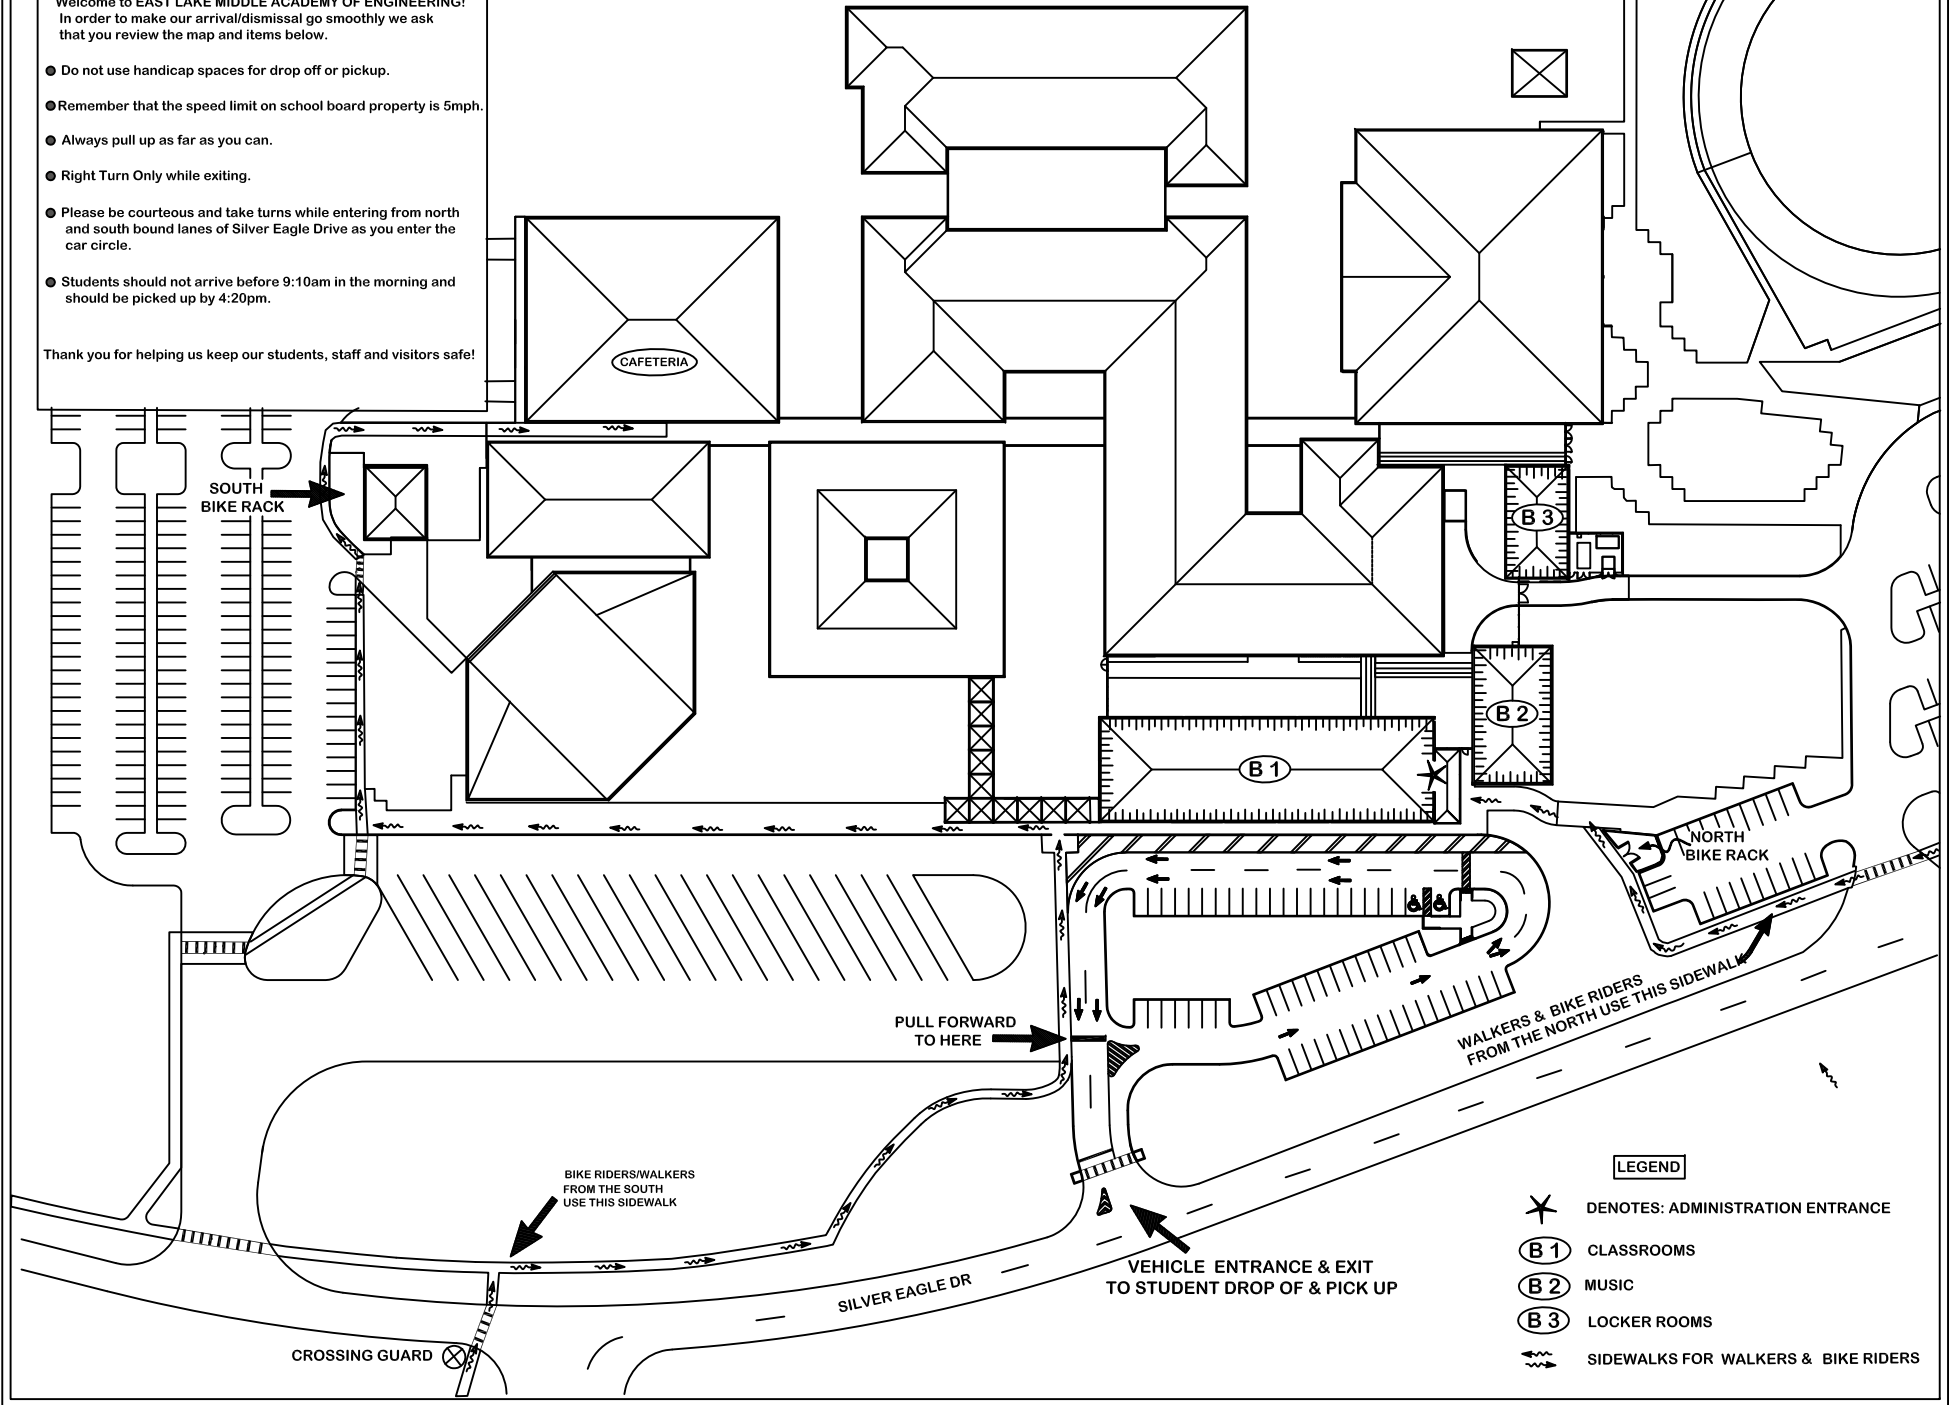

SCHOOL HOURS  
M-F 9:30 AM - 4 PM

**SCHOOL NOTES**

Welcome to EAST LAKE MIDDLE ACADEMY OF ENGINEERING!  
In order to make our arrival/dismissal go smoothly we ask that you review the map and items below.

- Do not use handicap spaces for drop off or pickup.
- Remember that the speed limit on school board property is 5mph.
- Always pull up as far as you can.
- Right Turn Only while exiting.
- Please be courteous and take turns while entering from north and south bound lanes of Silver Eagle Drive as you enter the car circle.
- Students should not arrive before 9:10am in the morning and should be picked up by 4:20pm.

Thank you for helping us keep our students, staff and visitors safe!

**EAST LAKE MIDDLE SCHOOL ACADEMY OF ENGINEERING**

**LEGEND**

- X DENOTES: ADMINISTRATION ENTRANCE
- (B 1) CLASSROOMS
- (B 2) MUSIC
- (B 3) LOCKER ROOMS
- ~ SIDEWALKS FOR WALKERS & BIKE RIDERS