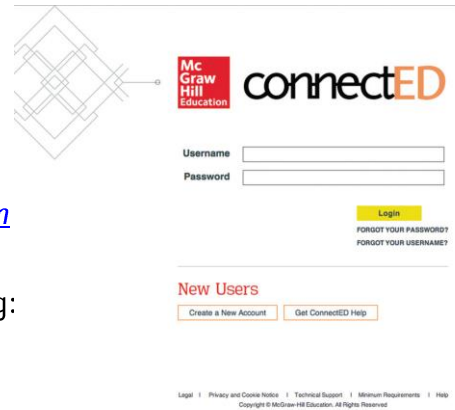

connectED

Welcome Reviewers

Log-In Information

Direct your browser to www.connected.mcgraw-hill.com

To preview *McGraw-Hill Networks*, enter the following:

Username: Pinellas

Password: Review1 (case sensitive)

Book Bag

Scroll to find your program and select the Student Edition from which you would like to sample.

My Home

Your connectED Content

Geography: The Human and Physical World
Student Edition

Understanding Psychology
Student Edition

United States Government: Our Democracy
Student Edition

United States History and Geography: Modern Times -
Florida Edition 2018
Student Edition

World History and Geography 2018
Student Edition

Manage Users and Content

Redeem Content

Manage Students

Import Students

Import Status